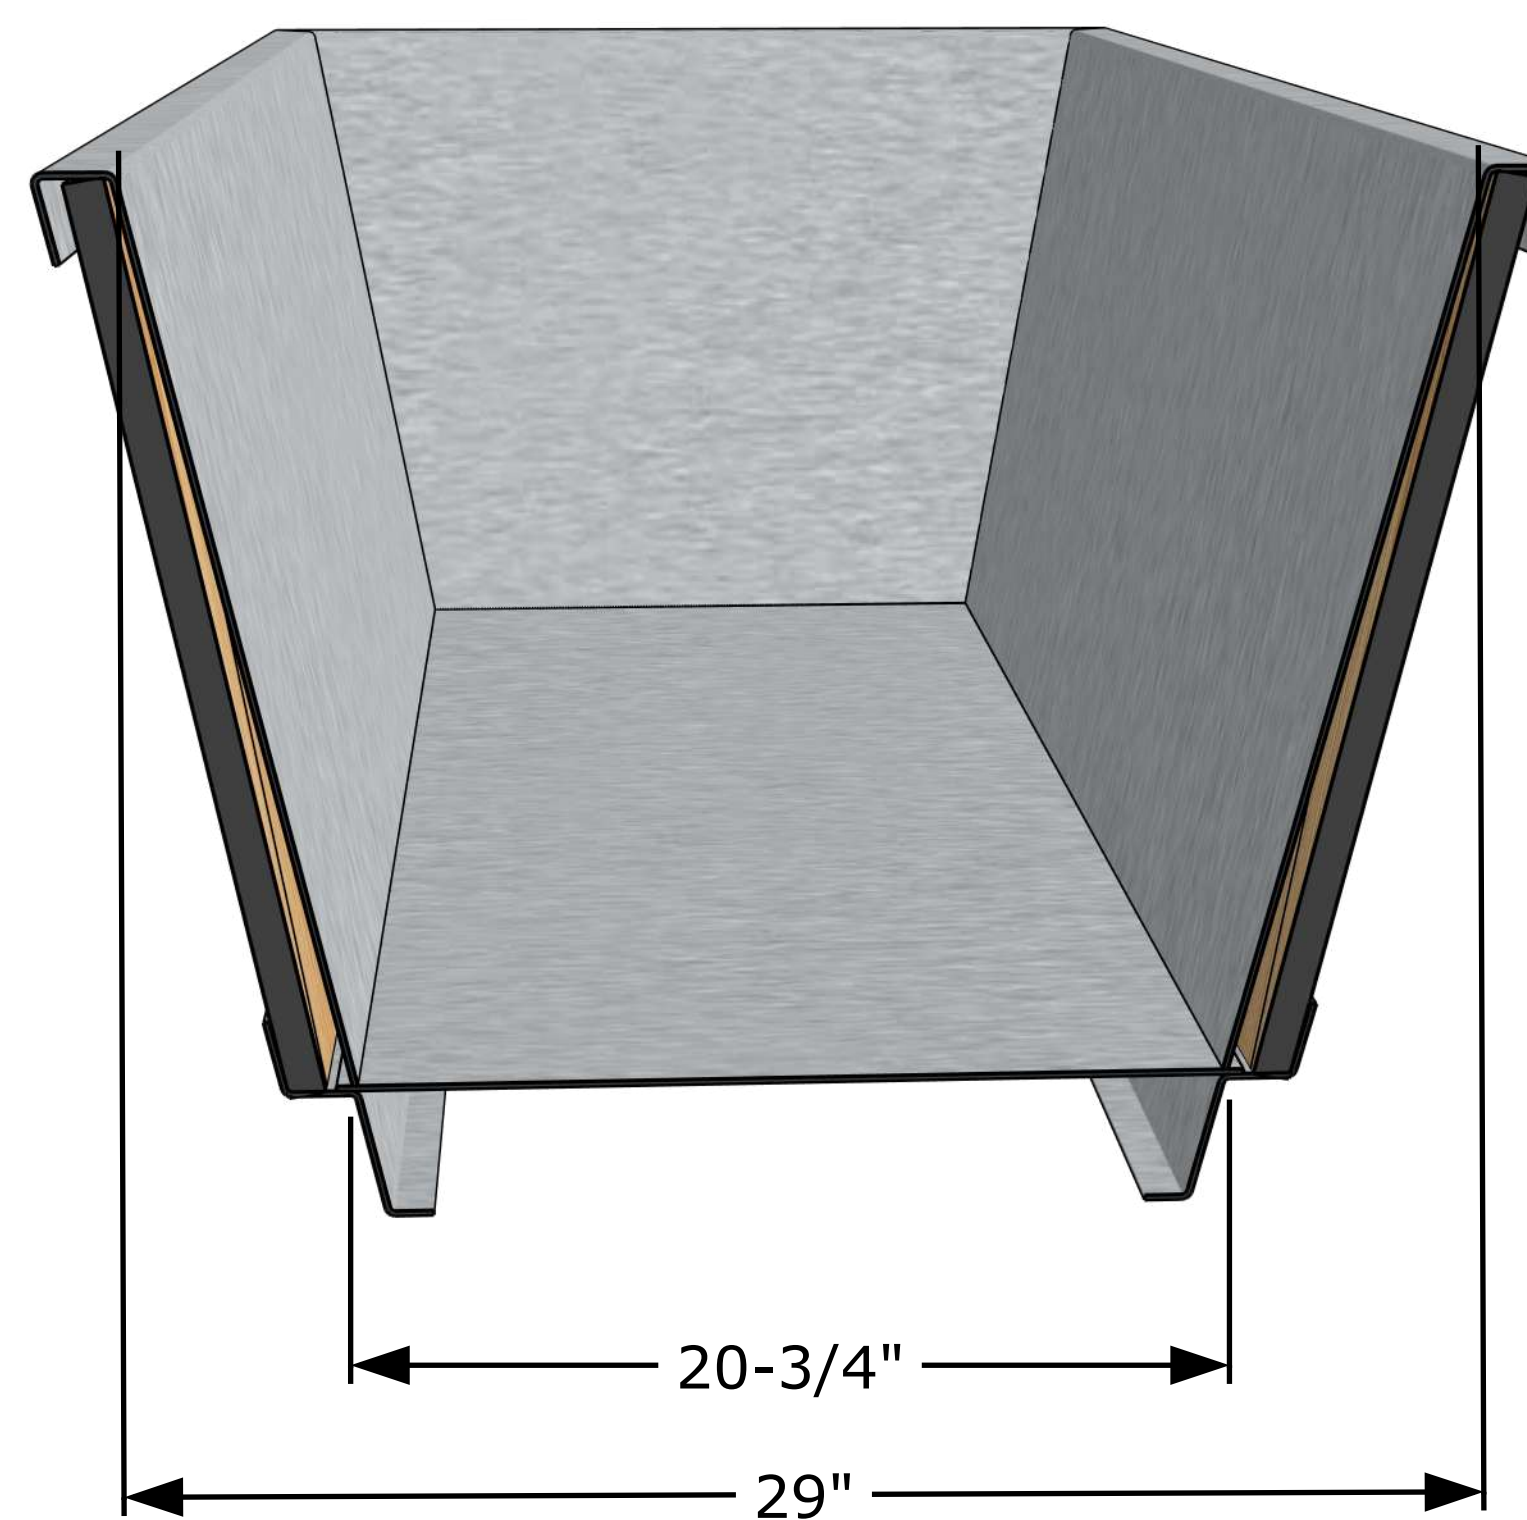

Front View

Line Material	HDPE Plastic OR Stainless Steel
Base & Floor	3/4" thick HDPE Plastic OR 11ga 304 Stainless
Upright liner walls	1/4" thick HDPE Plastic OR 11ga 304 Stainless
Wood Skirting on outside	1-3/8" thick cedar
Opening size for chiller and drain	3/4" NPT

Side View

Cross Section View

Perspective View

DUNDALK Glacier Plunge Tub  
All dimensions in Imperial (Inches)

General Dimensions

April 23, 2025 Tim Marshall

318448 Line NE,  
Melancthon, ON  
L9V 2K3  
(519)923-9813