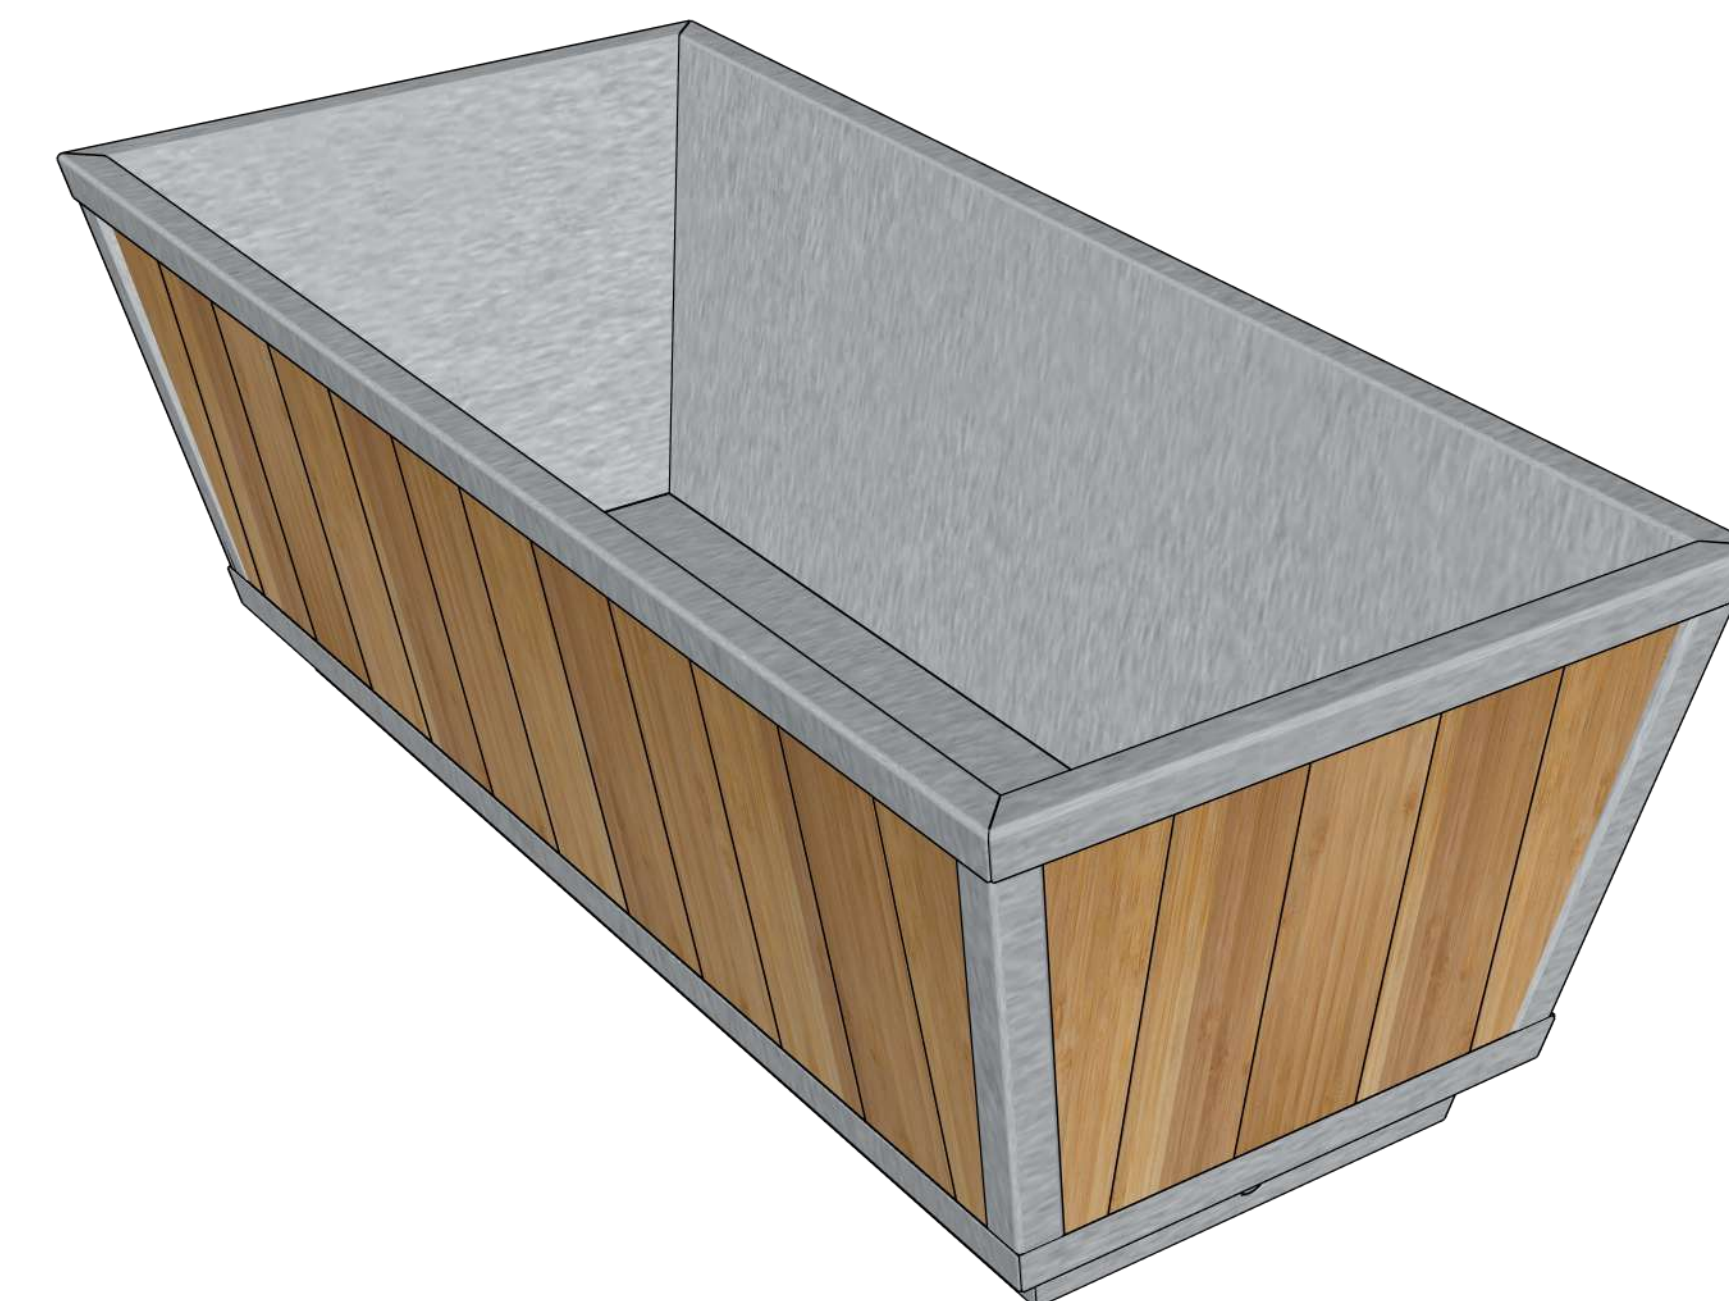

Front View

Line Material	HDPE Plastic OR Stainless Steel
Base & Floor	3/4" thick HDPE Plastic OR 11ga 304 Stainless
Upright liner walls	1/4" thick HDPE Plastic OR 11ga 304 Stainless
Wood Skirting on outside	1-3/8" thick cedar
Opening size for chiller and drain	3/4" NPT

Side View

Cross Section View

Perspective View

DUNDALK Glacier Plunge Tub  
All dimensions in Imperial (Inches)

General Dimensions

April 23, 2025 Tim Marshall

318448 Line NE,  
Melancthon, ON  
L9V 2K3  
(519)923-9813