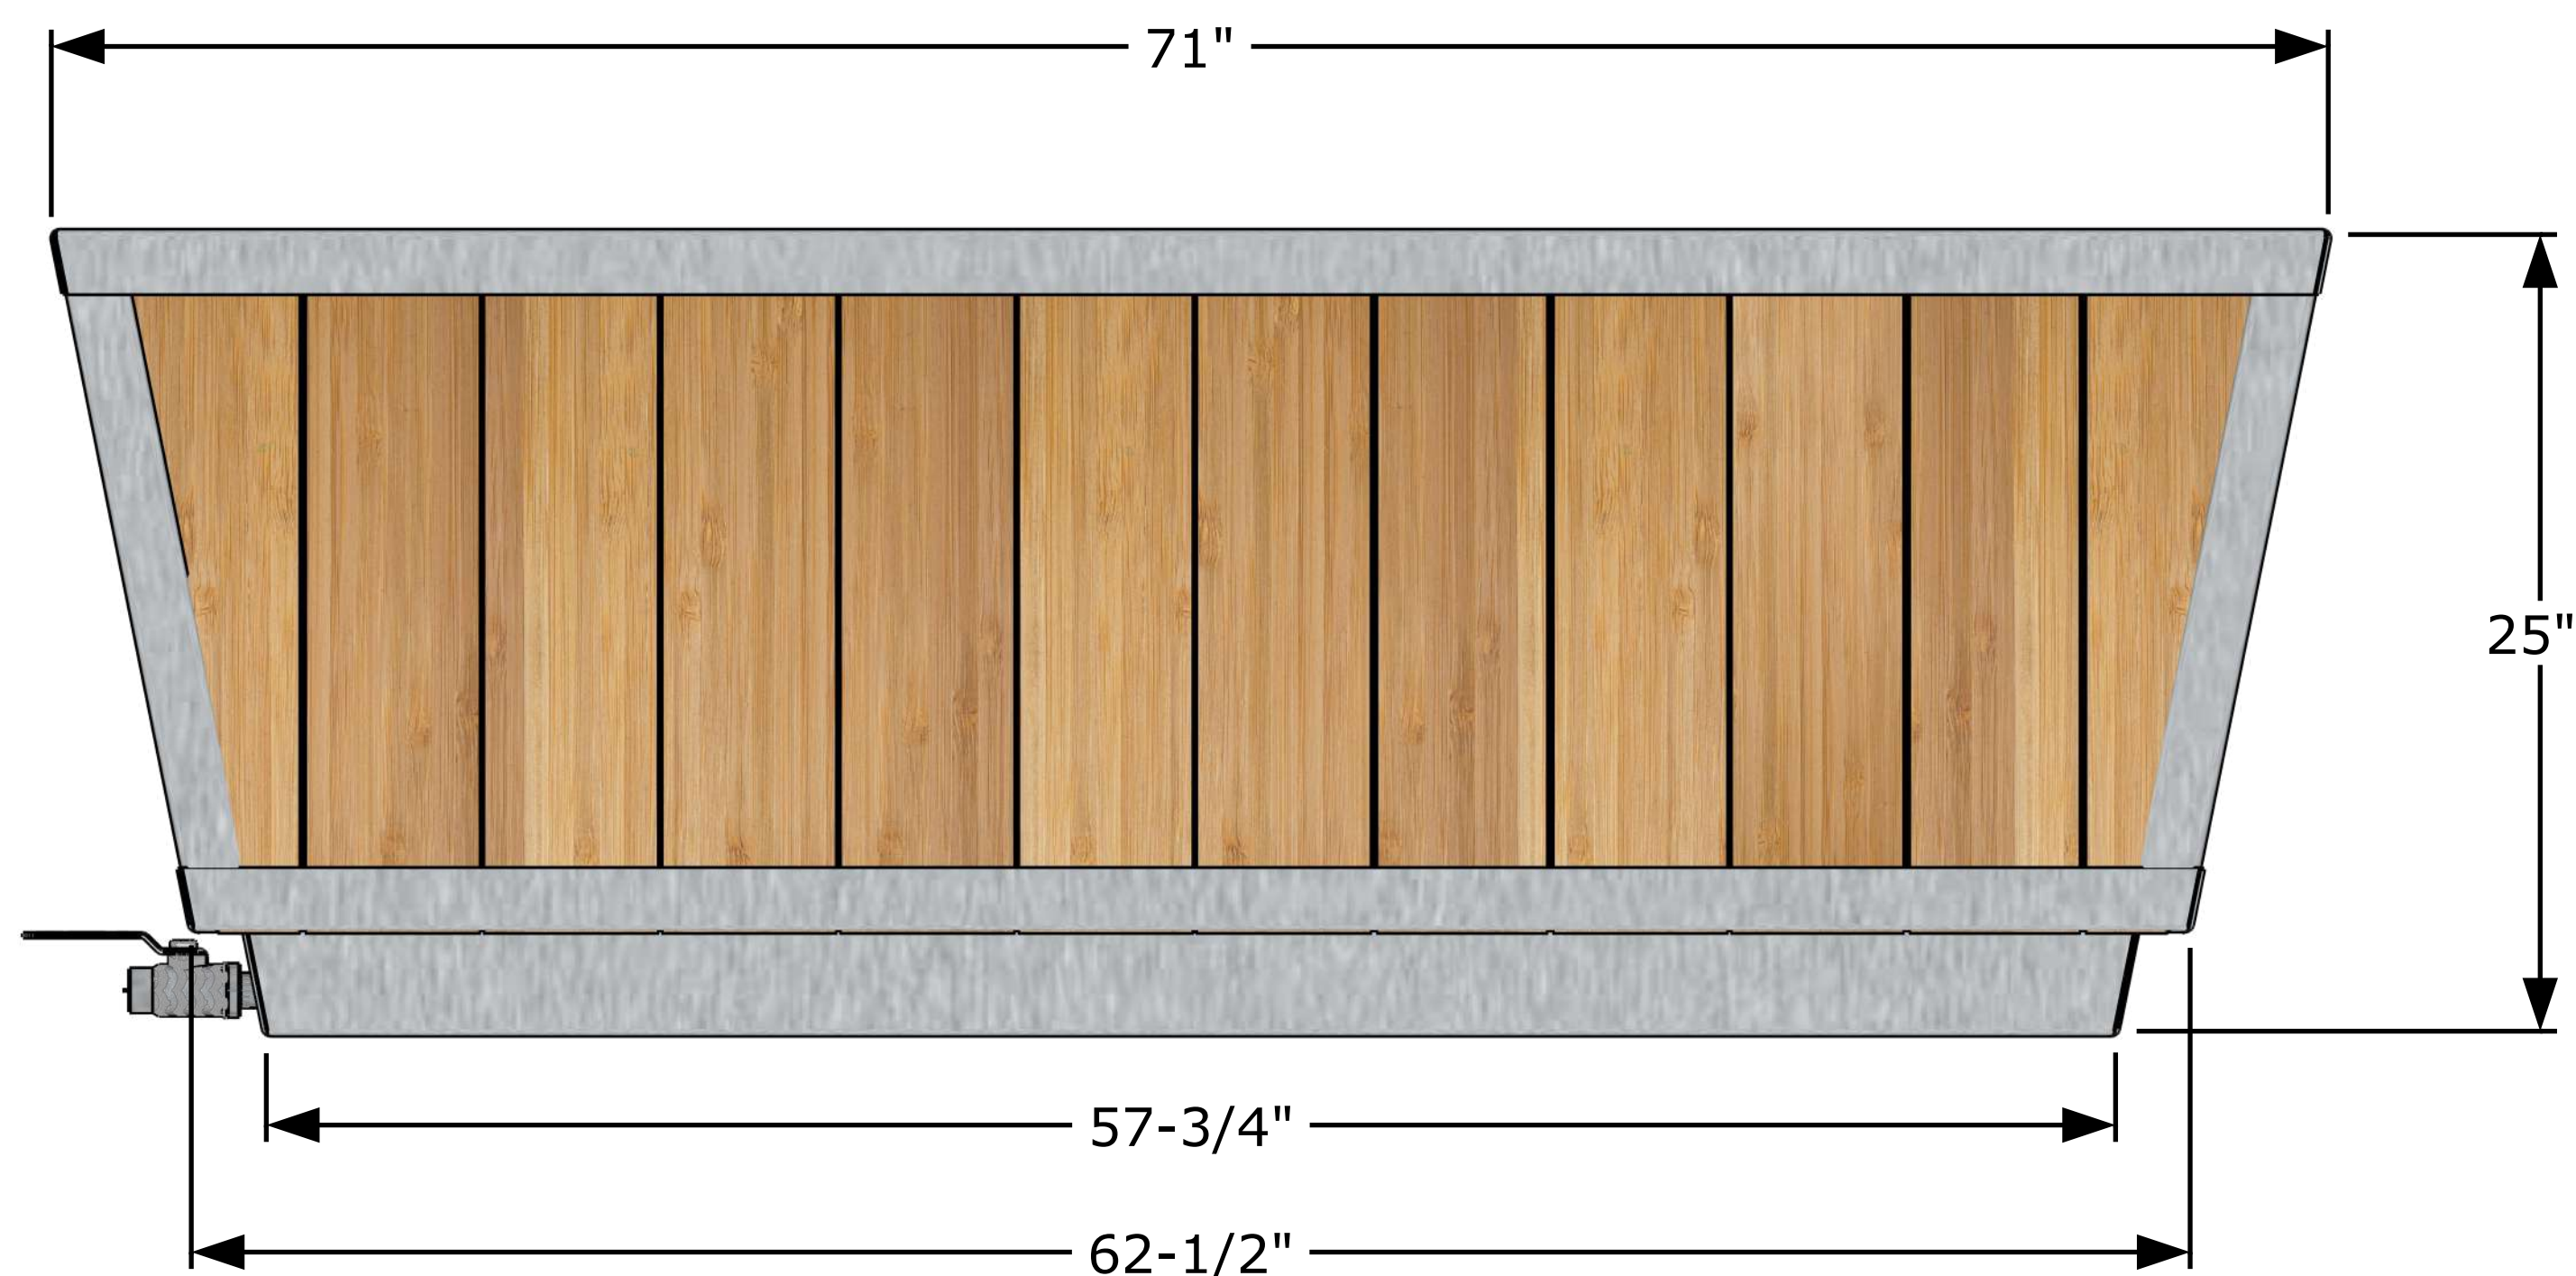

Front View

Line Material	HDPE Plastic OR Stainless Steel
Base & Floor	3/4" thick HDPE Plastic OR 11ga 304 Stainless
Upright liner walls	1/4" thick HDPE Plastic OR 11ga 304 Stainless
Wood Skirting on outside	1-3/8" thick cedar
Opening size for chiller and drain	3/4" NPT

Side View

Cross Section View

Perspective View

DUNDALK Glacier Plunge Tub  
All dimensions in Imperial (Inches)

General Dimensions

April 23, 2025 Tim Marshall

318448 Line NE,  
Melancthon, ON  
L9V 2K3  
(519)923-9813