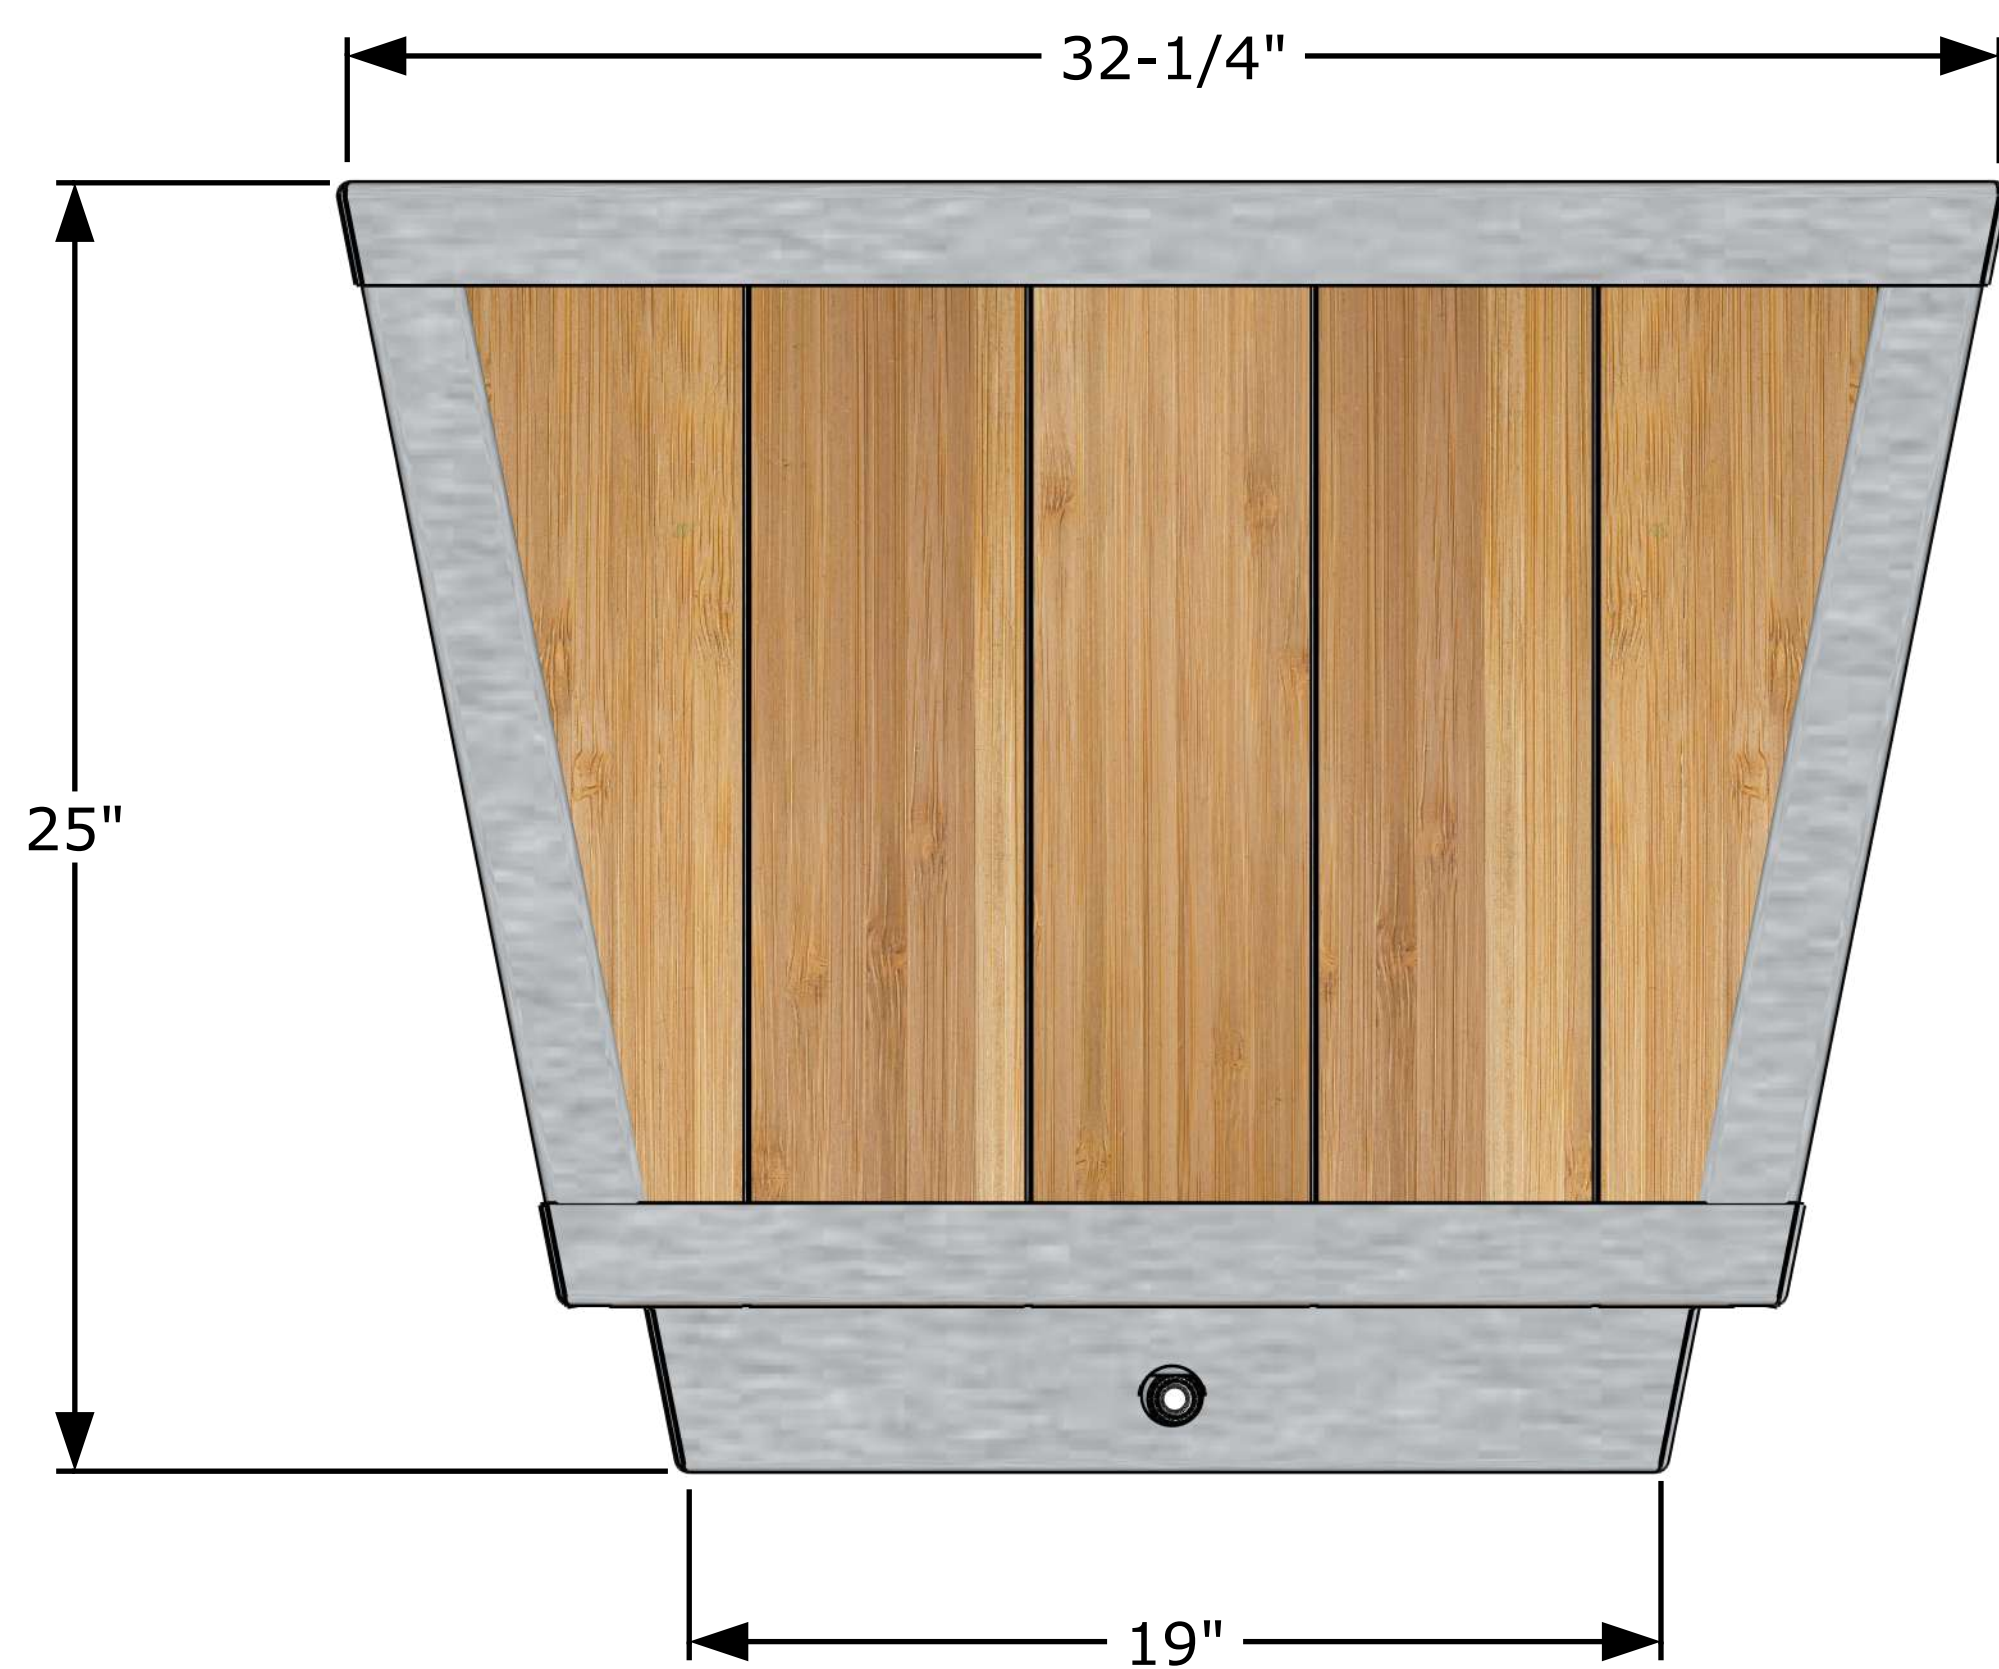

Front View

Line Material	HDPE Plastic OR Stainless Steel
Base & Floor	3/4" thick HDPE Plastic OR 11ga 304 Stainless
Upright liner walls	1/4" thick HDPE Plastic OR 11ga 304 Stainless
Wood Skirting on outside	1-3/8" thick cedar
Opening size for chiller and drain	3/4" NPT

Side View

Cross Section View

Perspective View

DUNDALK Glacier Plunge Tub  
All dimensions in Imperial (Inches)

General Dimensions

April 23, 2025 Tim Marshall

318448 Line NE,  
Melancthon, ON  
L9V 2K3  
(519)923-9813