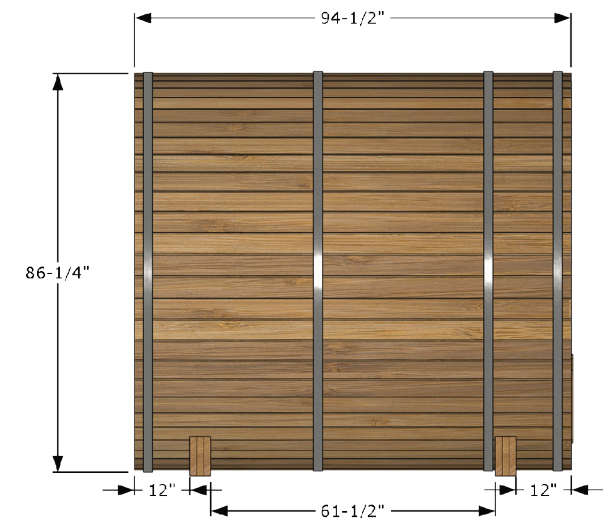

Requires 240v and 30-50 amp depending on the heater.

Front View (CTC2245N)

Side View (CTC2245)

Notes

Contact Info

Dimensions

Exterior Depth	94.5"
Exterior Width	86.25"
Exterior Height	86.25"
Interior Depth	71"
Interior Width	83"
Interior Height	79"
Porch	18"