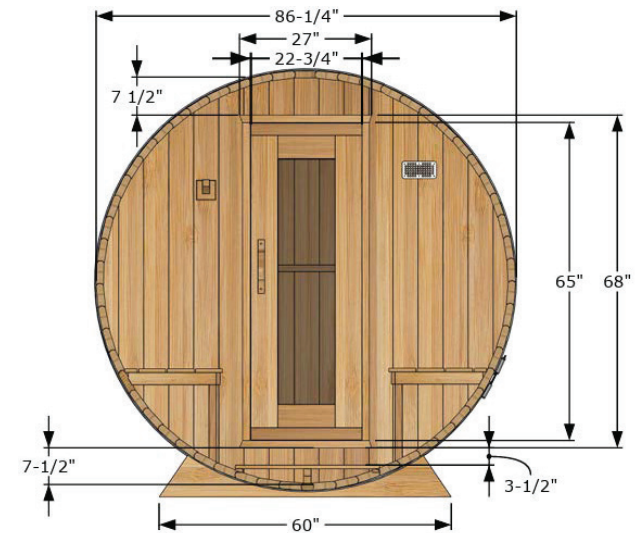

Requires 240v and 30-50 amp depending on the heater.

Front View (CTC2245N)

Side View (CTC2245)

Notes

Contact Info

Dimensions

Exterior Depth	94.5"
Exterior Width	86.25"
Exterior Height	86.25"
Interior Depth	71"
Interior Width	83"
Interior Height	79"
Porch	18"