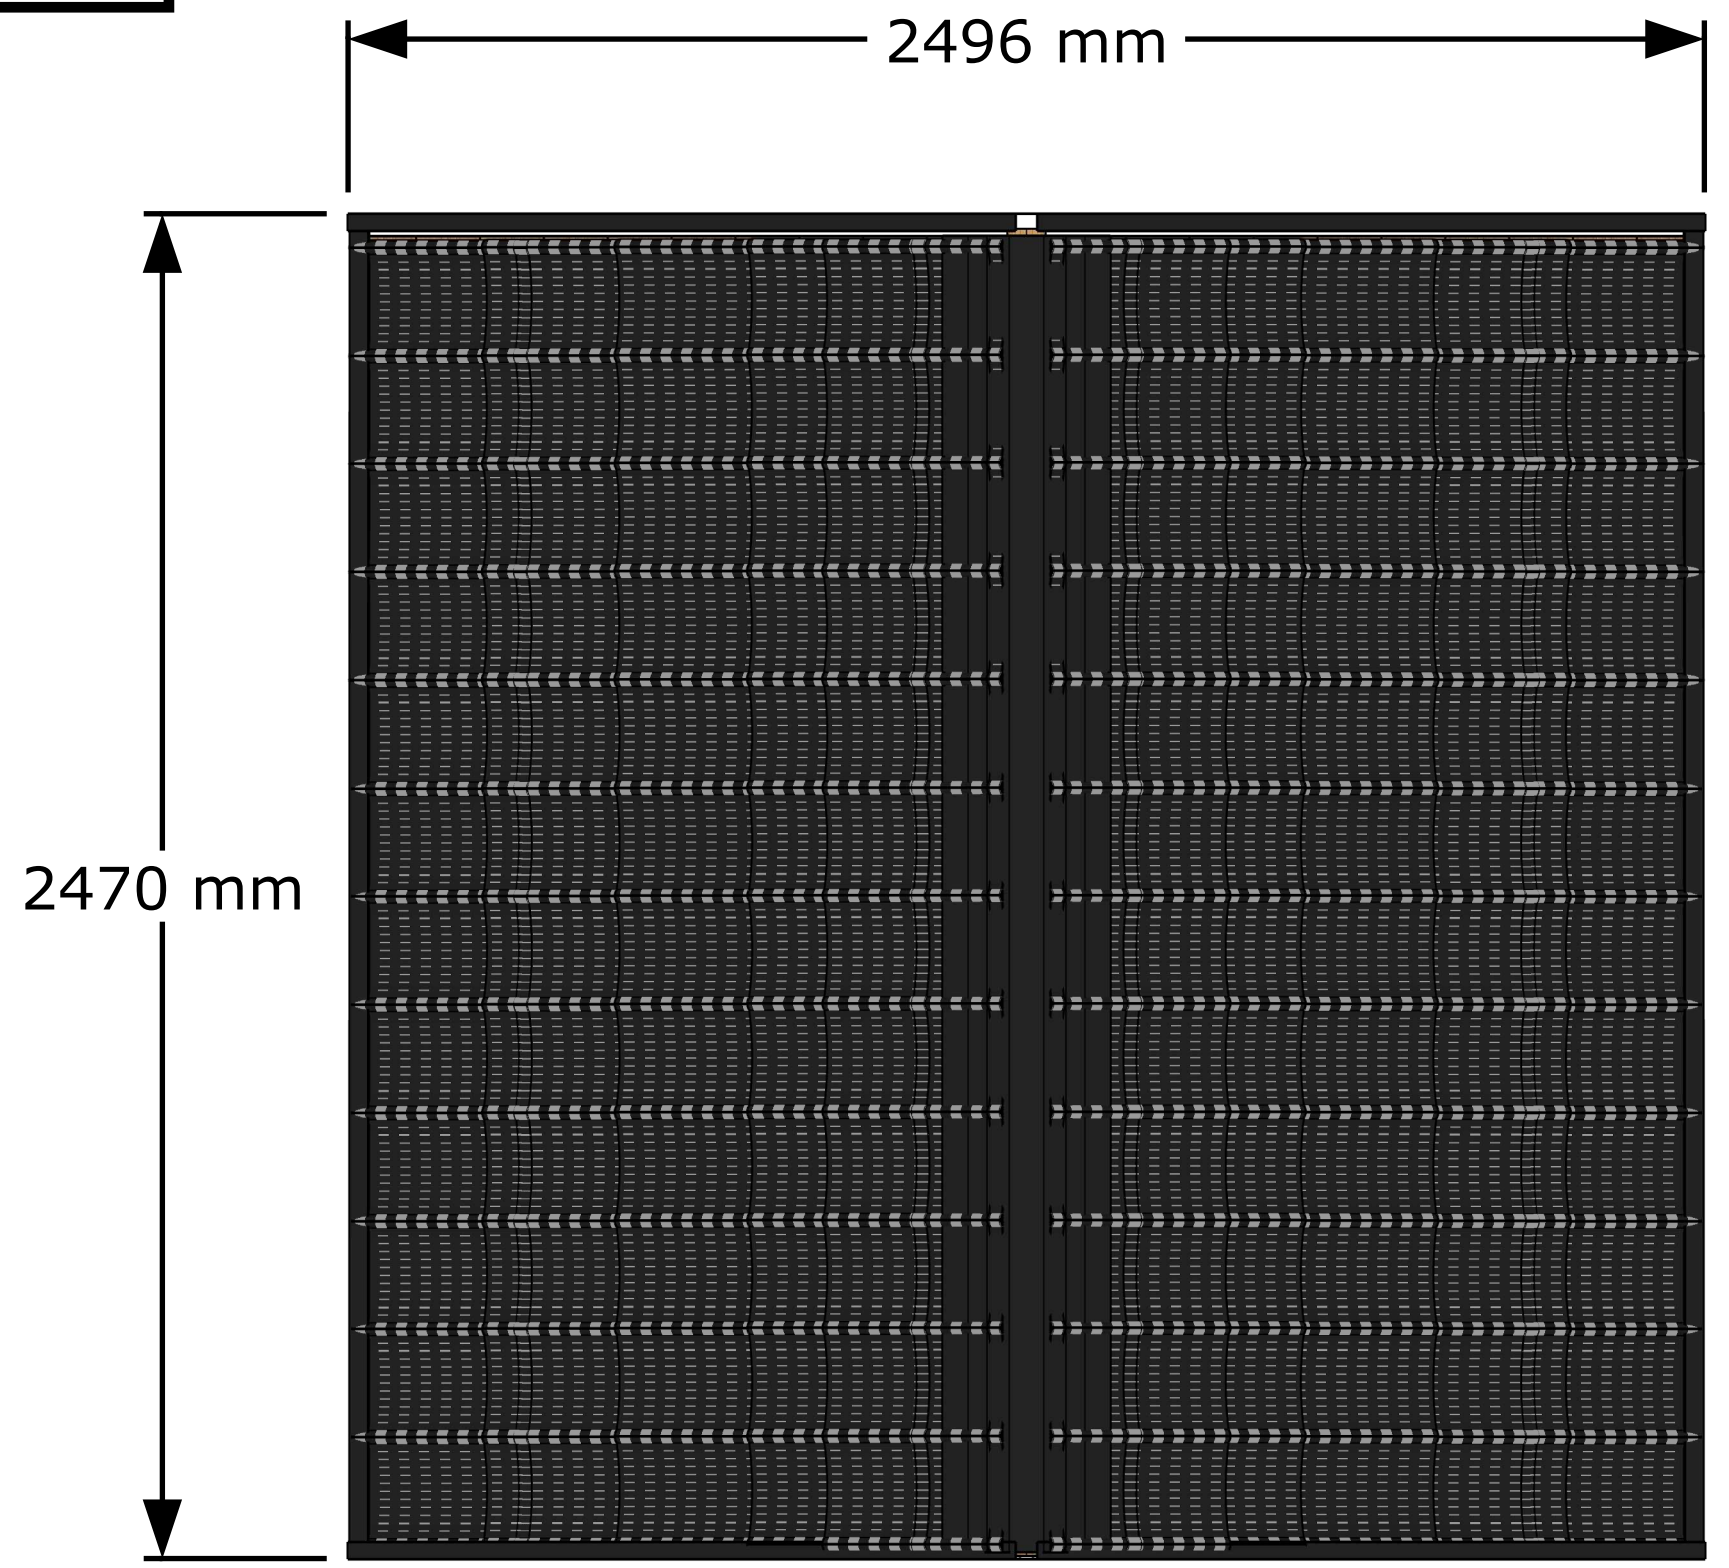

Front View

Back View

Top View

Side View

Front View

Side View

Top View

Perspective View

| | |
|-----------------------------------|--|
| Main Structures and Base Material | Constructed with SPF Eastern White Cedar (softwood structural lumber). |
| Interior and Ceiling Details | Walls and ceiling T&G Boards Eastern White Cedar wood. |
| Interior Material | Benches made of Eastern White Cedar wood. |
| Sauna Door and Windows | Door glass is 5 mm thick tempered glass. |
| | Window is 5 mm bronze tempered glass. |
| Door Handle | Door handle made of solid wood, keeping the door closed with a magnet. |

Front View

Side View