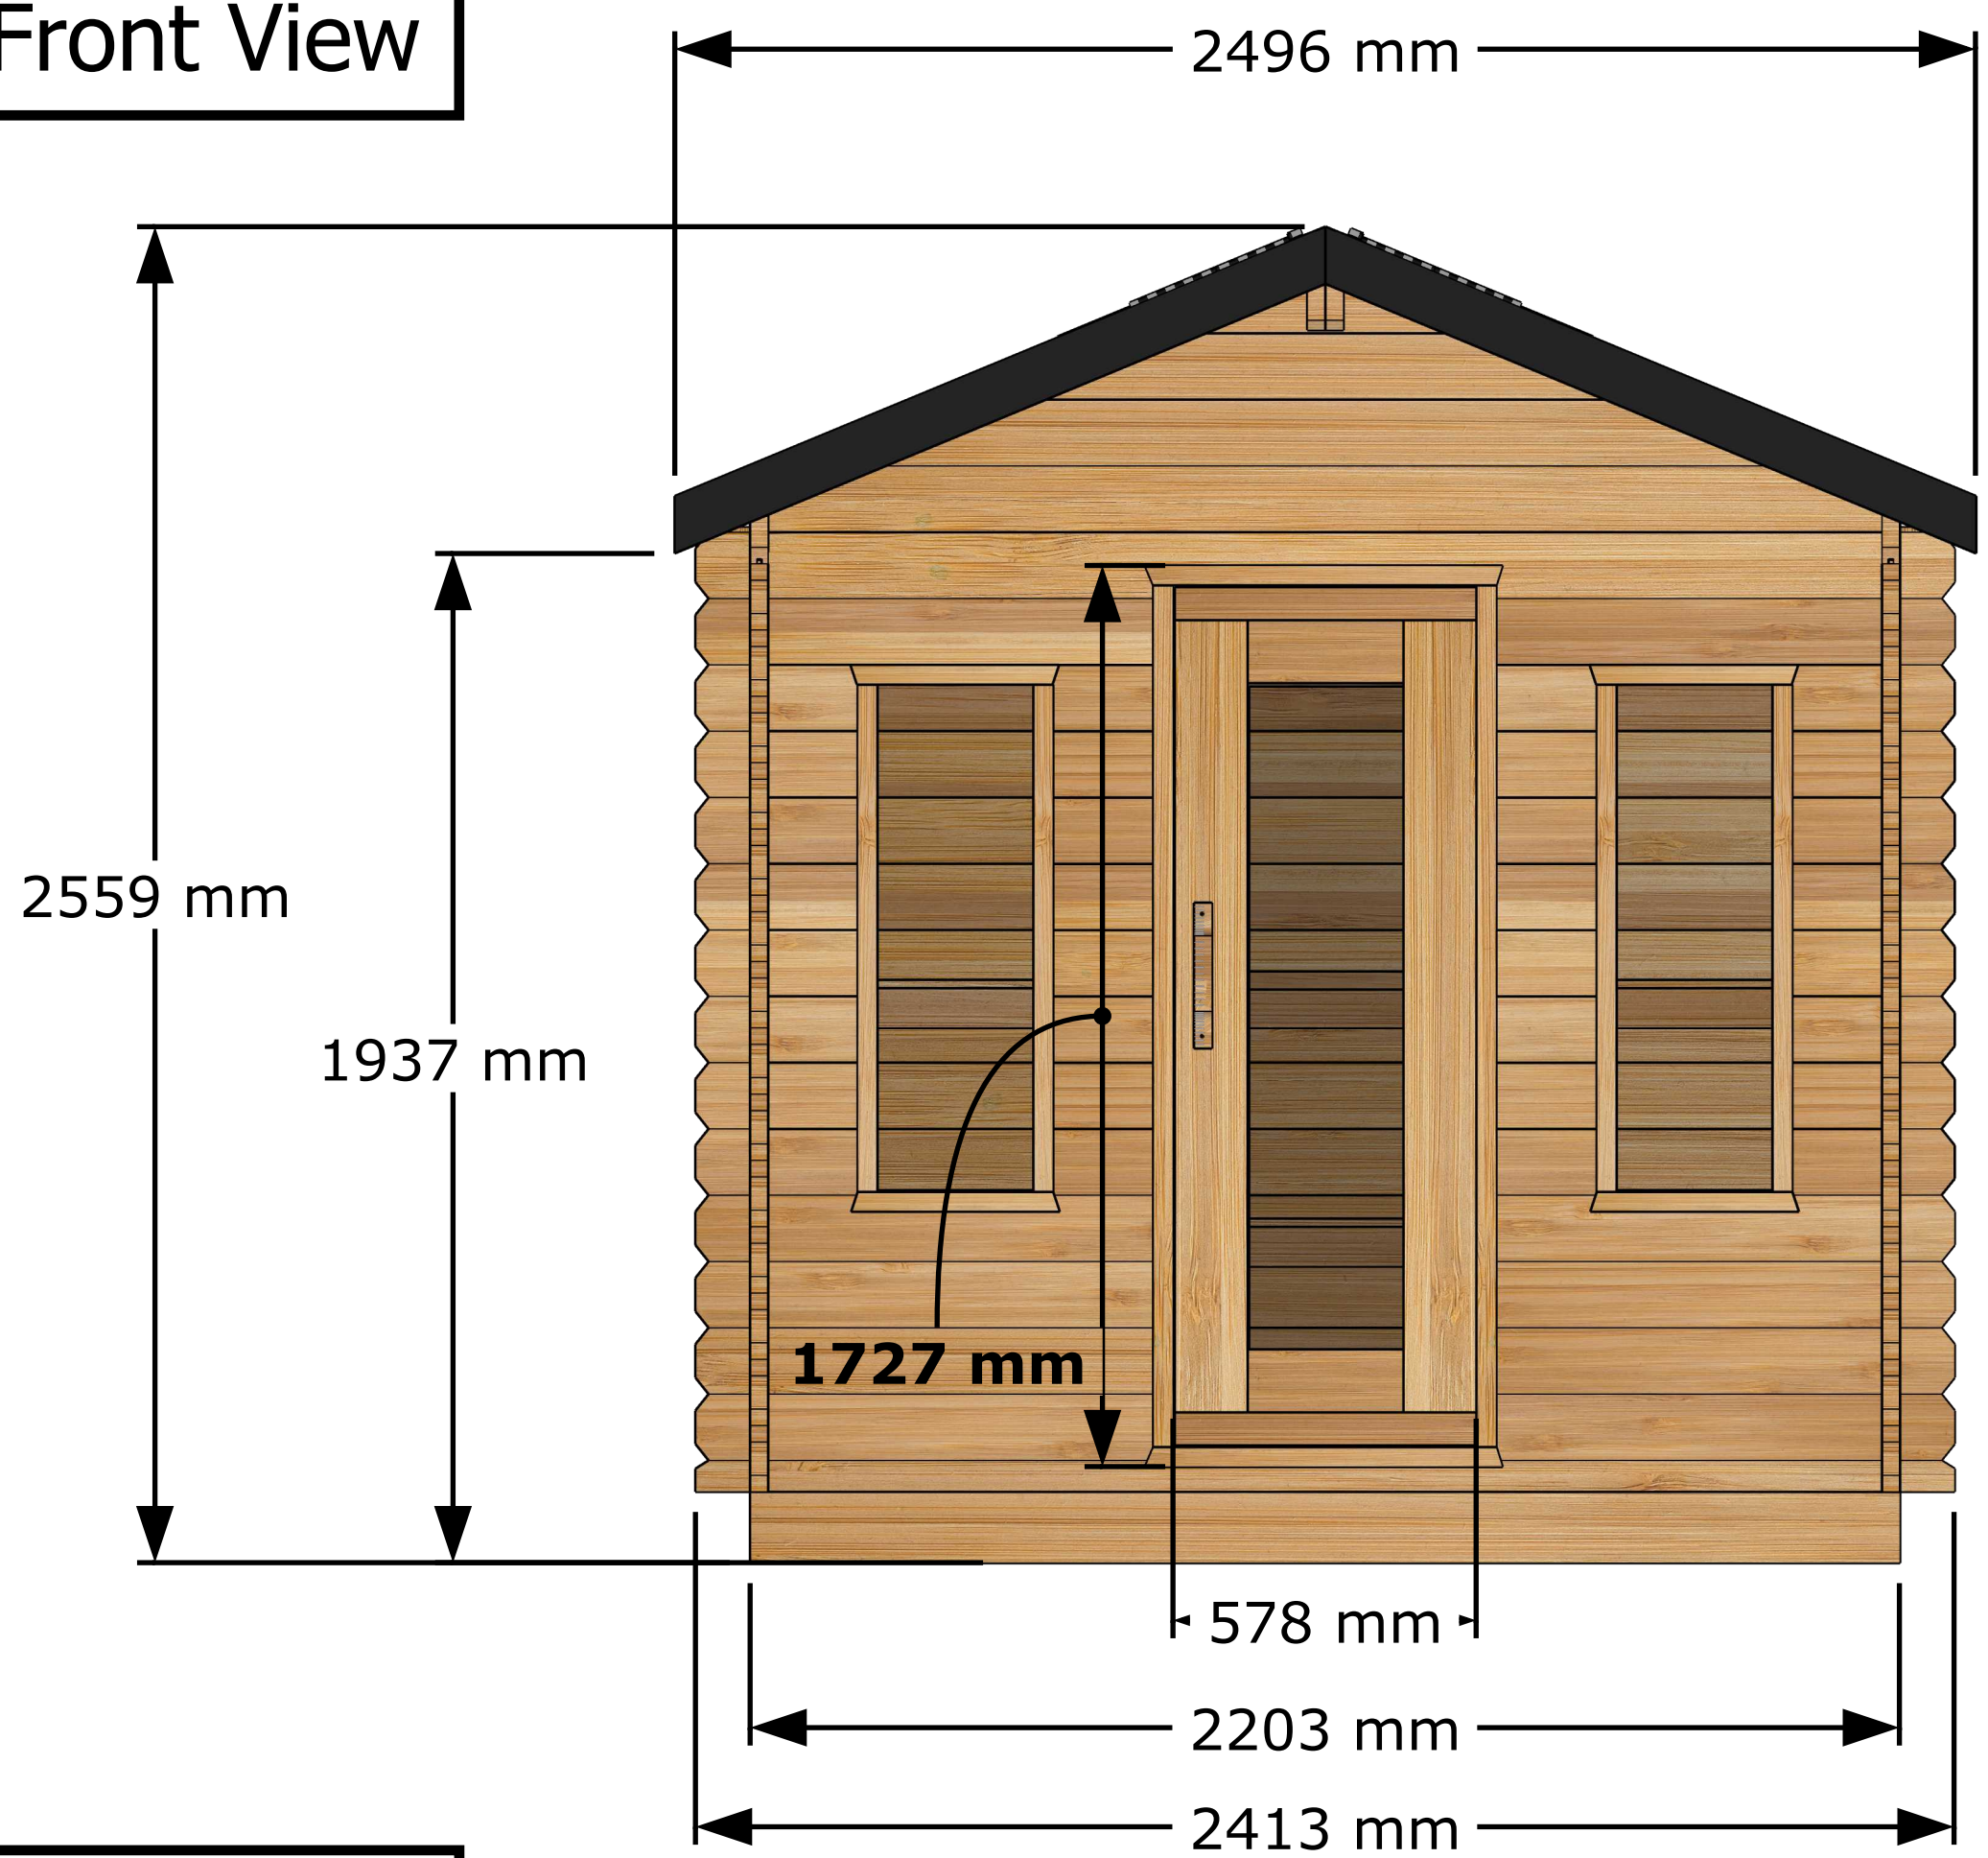

Front View

Back View

Top View

Side View

Front View

Side View

Top View

Perspective View

| | |
|-----------------------------------|--|
| Main Structures and Base Material | Constructed with SPF Eastern White Cedar (softwood structural lumber). |
| Interior and Ceiling Details | Walls and ceiling T&G Boards Eastern White Cedar wood. |
| Interior Material | Benches made of Eastern White Cedar wood. |
| Sauna Door and Windows | Door glass is 5 mm thick tempered glass. |
| | Window is 5 mm bronze tempered glass. |
| Door Handle | Door handle made of solid wood, keeping the door closed with a magnet. |

Front View

Side View