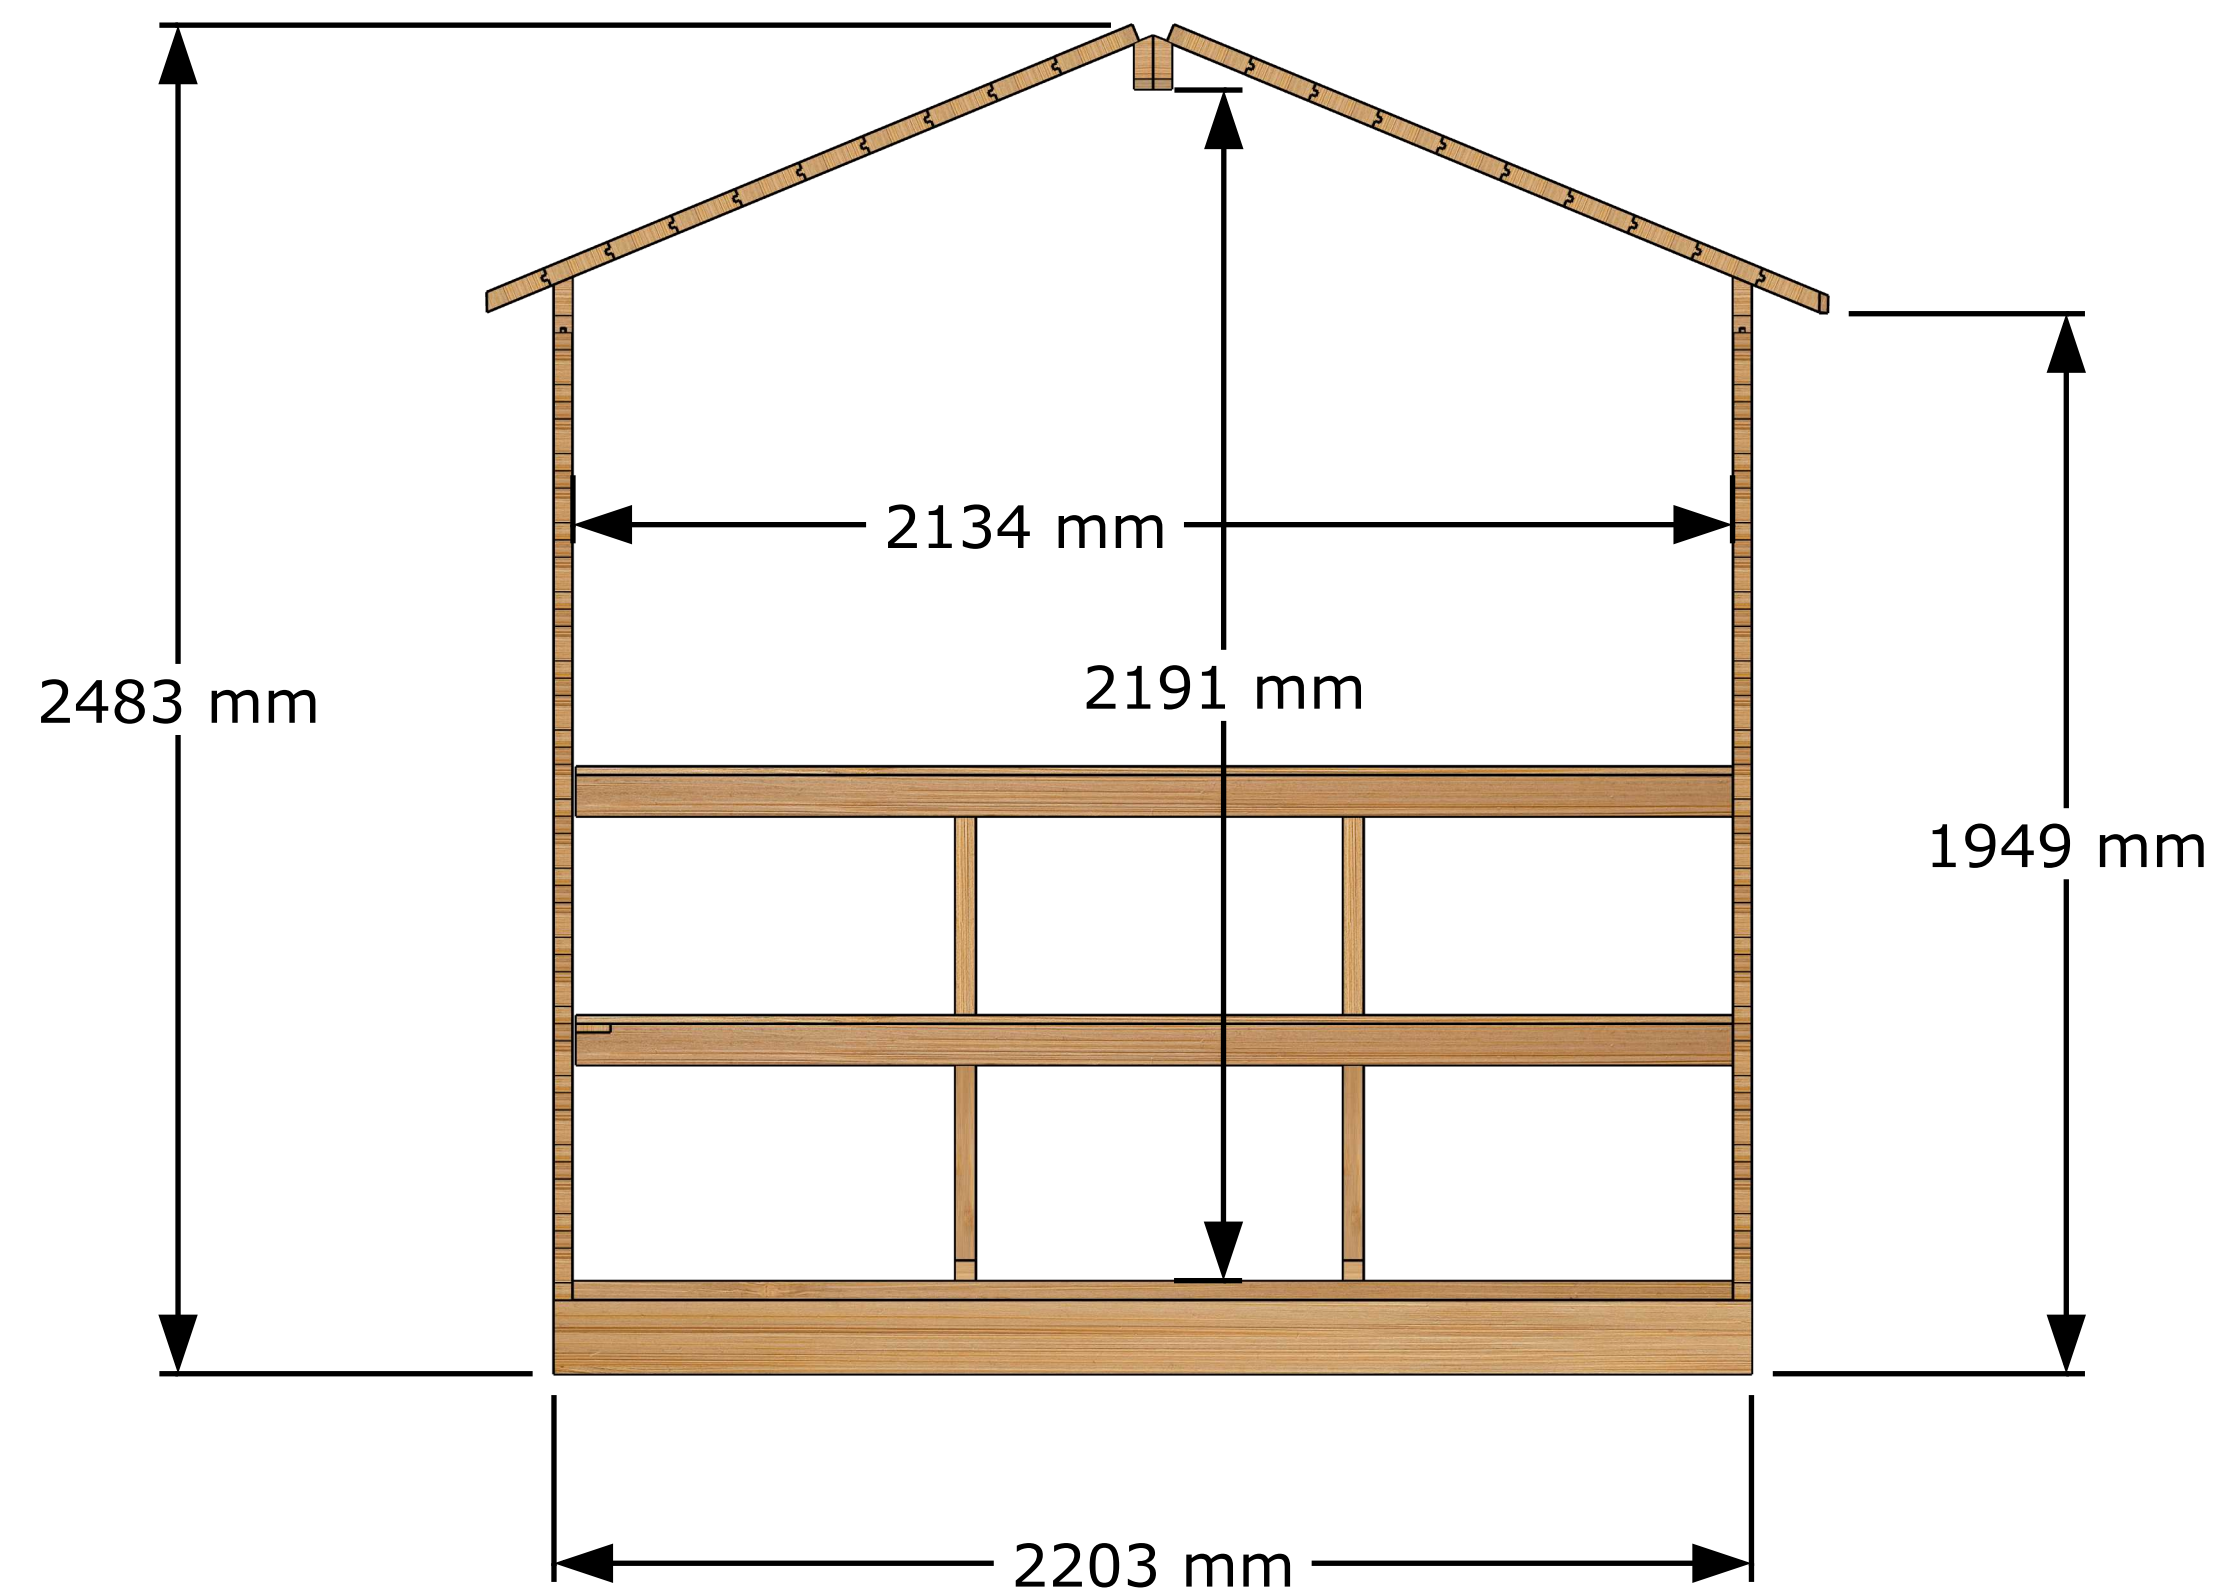

Front View

Back View

Top View

Side View

Front View

Side View

Top View

Perspective View

| | |
|-----------------------------------|--|
| Main Structures and Base Material | Constructed with SPF Eastern White Cedar (softwood structural lumber). |
| Interior and Ceiling Details | Walls and ceiling T&G Boards Eastern White Cedar wood. |
| Interior Material | Benches made of Eastern White Cedar wood. |
| Sauna Door and Windows | Door glass is 5 mm thick tempered glass. |
| | Window is 5 mm bronze tempered glass. |
| Door Handle | Door handle made of solid wood, keeping the door closed with a magnet. |

Front View

Side View