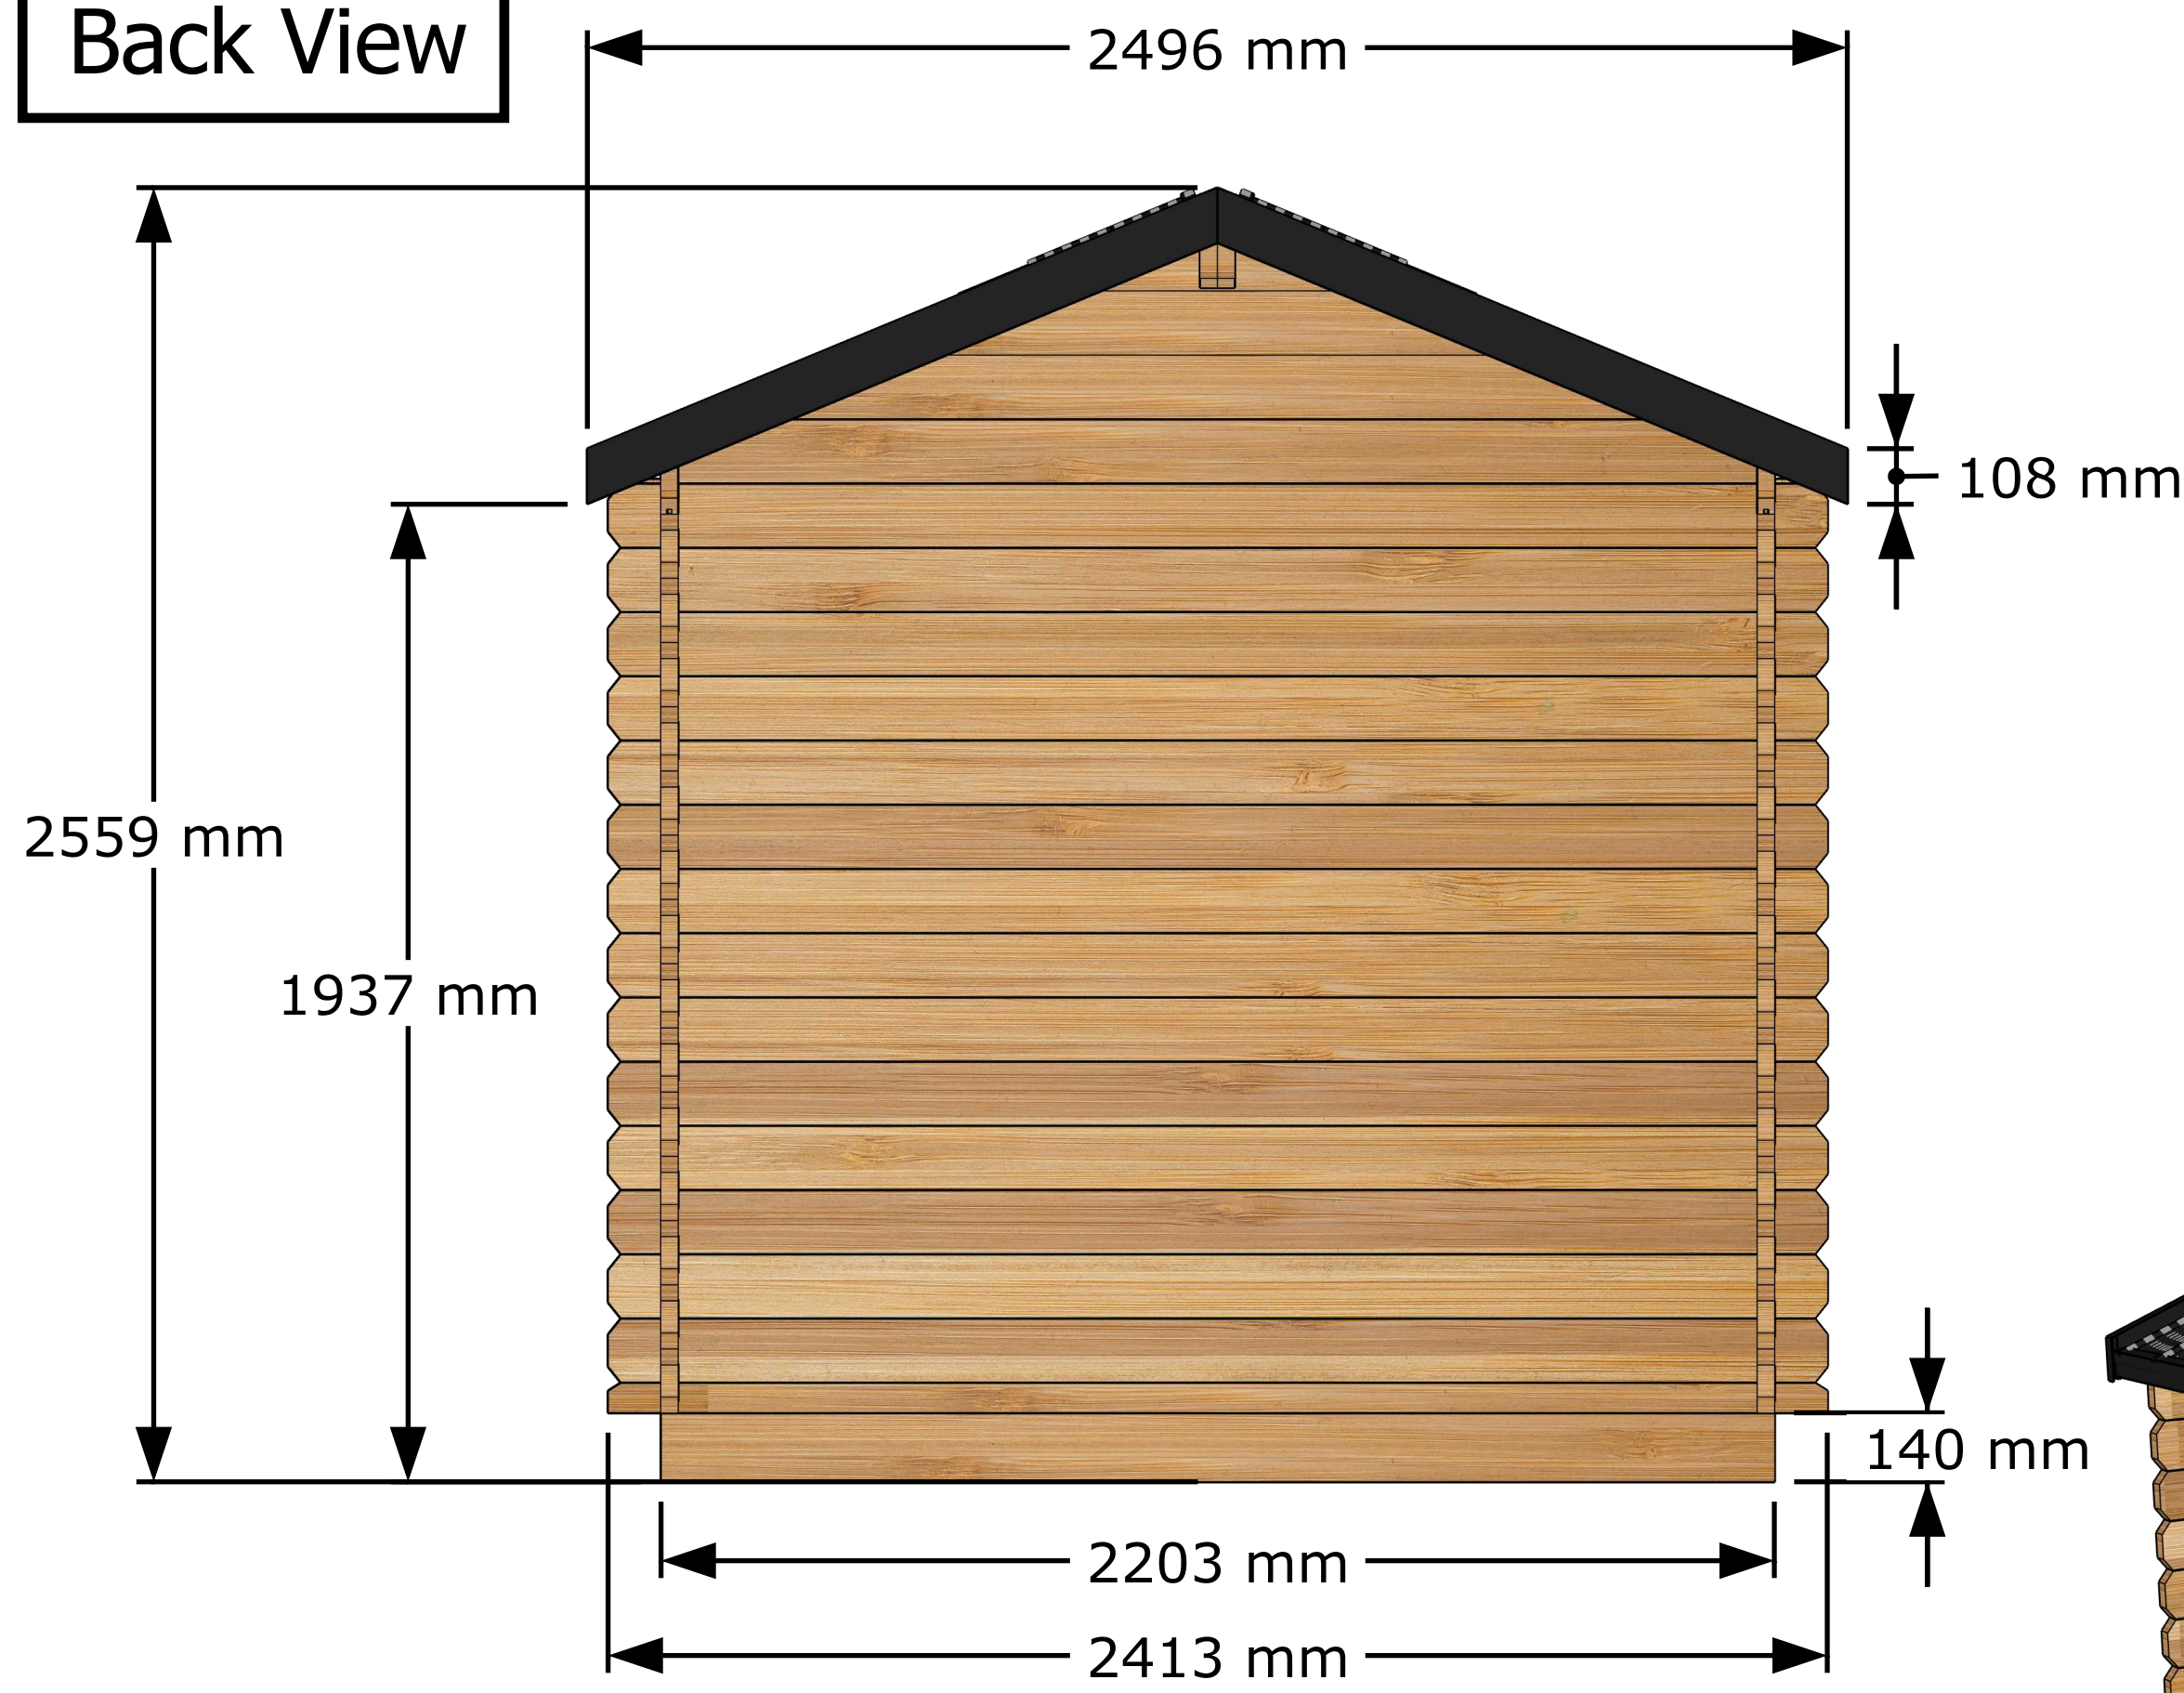

Front View

Back View

Top View

Side View

Front View

Side View

Top View

Perspective View

| | |
|-----------------------------------|--|
| Main Structures and Base Material | Constructed with SPF Eastern White Cedar (softwood structural lumber). |
| Interior and Ceiling Details | Walls and ceiling T&G Boards Eastern White Cedar wood. |
| Interior Material | Benches made of Eastern White Cedar wood. |
| Sauna Door and Windows | Door glass is 5 mm thick tempered glass. |
| | Window is 5 mm bronze tempered glass. |
| Door Handle | Door handle made of solid wood, keeping the door closed with a magnet. |

Front View

Side View