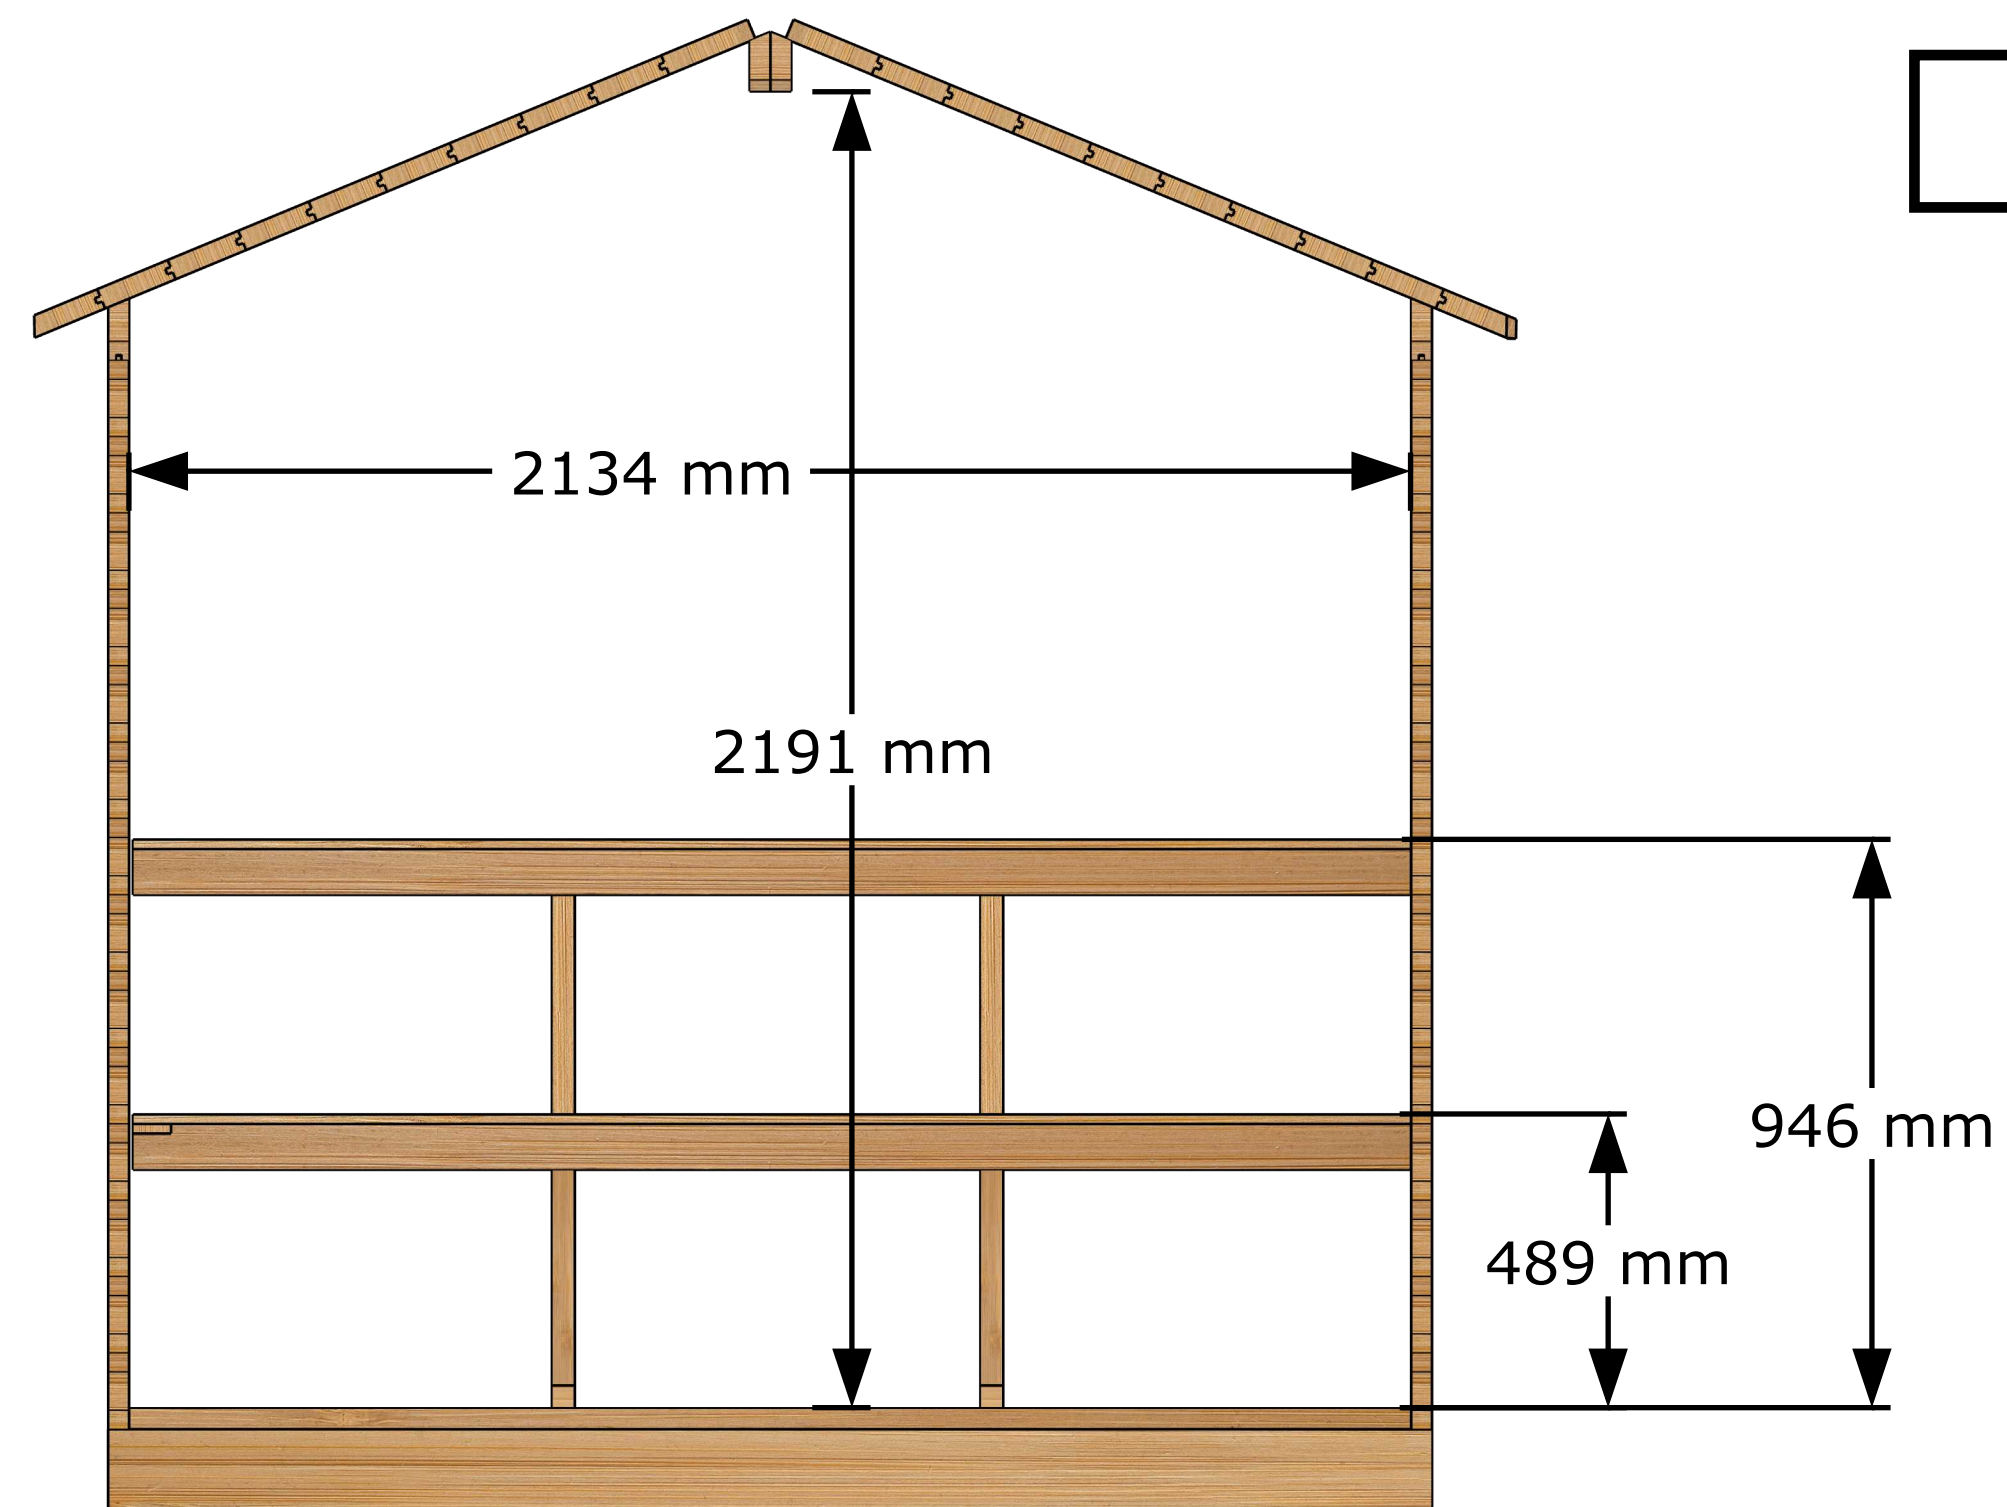

Front View

Back View

Top View

Side View

Front View

Side View

Top View

Perspective View

| | |
|-----------------------------------|--|
| Main Structures and Base Material | Constructed with SPF Eastern White Cedar (softwood structural lumber). |
| Interior and Ceiling Details | Walls and ceiling T&G Boards Eastern White Cedar wood. |
| Interior Material | Benches made of Eastern White Cedar wood. |
| Sauna Door and Windows | Door glass is 5 mm thick tempered glass. |
| | Window is 5 mm bronze tempered glass. |
| Door Handle | Door handle made of solid wood, keeping the door closed with a magnet. |

Front View

Side View