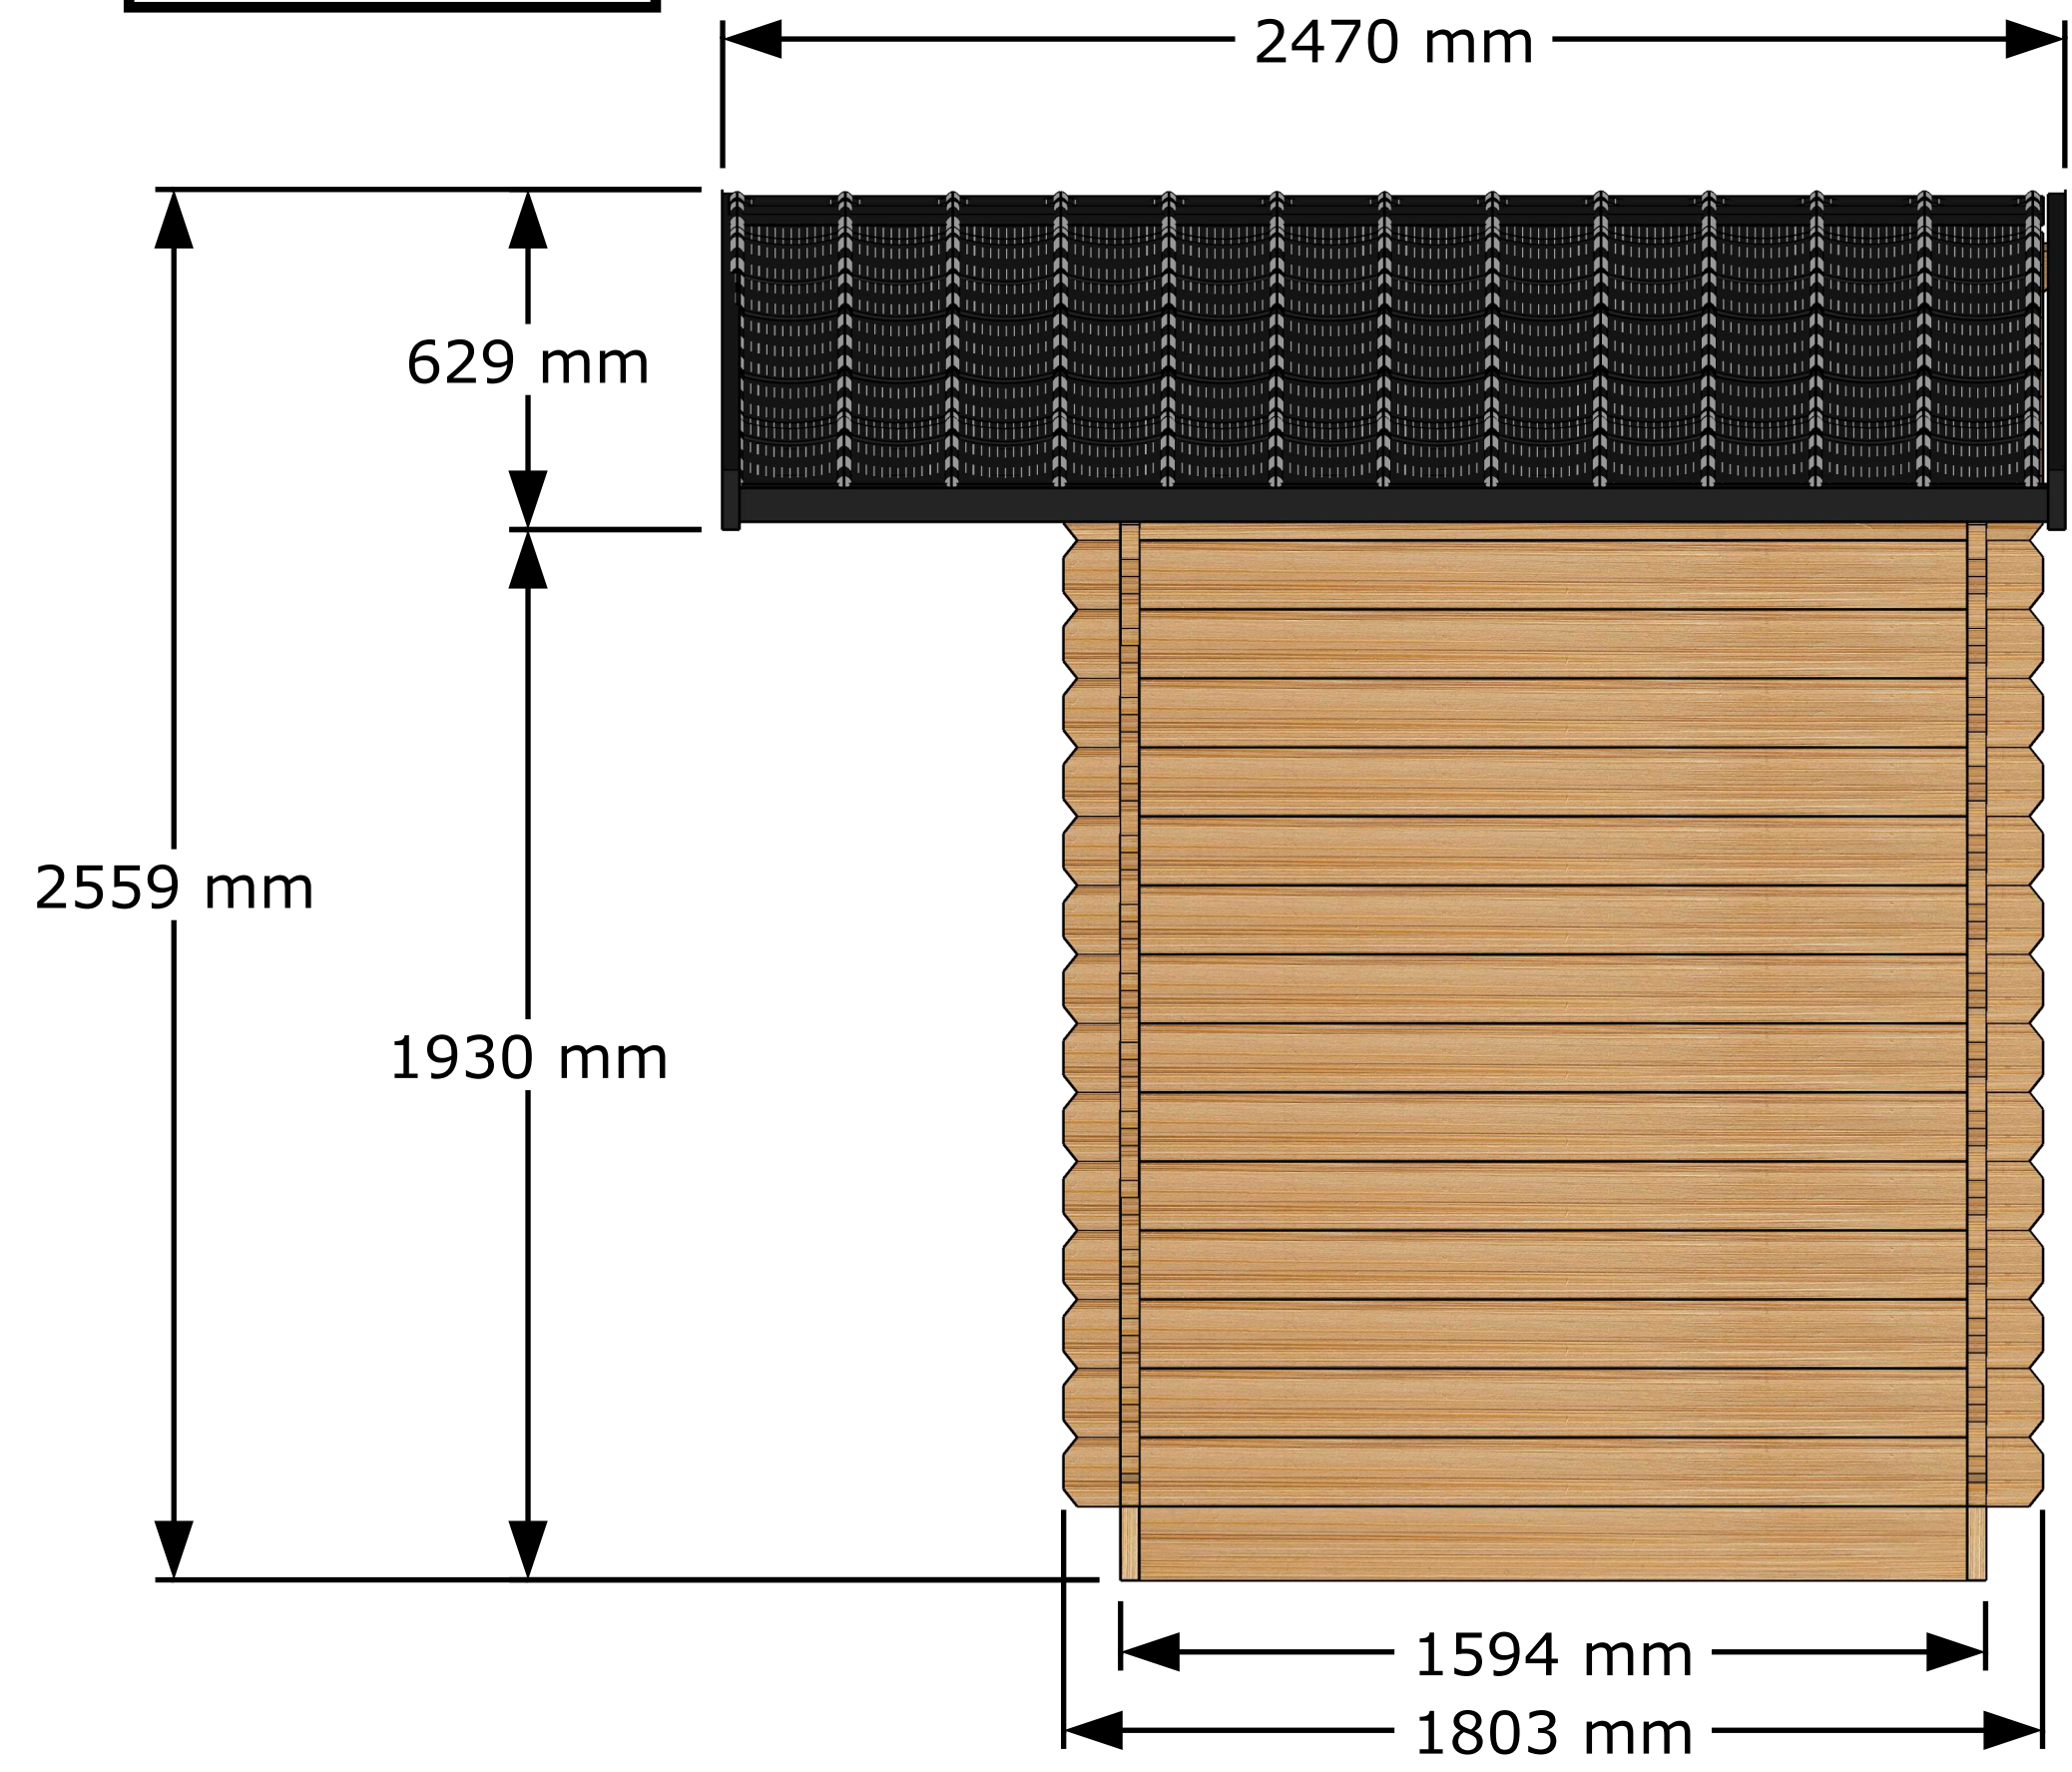

Front View

Back View

Top View

Side View

Front View

Side View

Top View

Perspective View

| | |
|-----------------------------------|--|
| Main Structures and Base Material | Constructed with SPF Eastern White Cedar (softwood structural lumber). |
| Interior and Ceiling Details | Walls and ceiling T&G Boards Eastern White Cedar wood. |
| Interior Material | Benches made of Eastern White Cedar wood. |
| Sauna Door and Windows | Door glass is 5 mm thick tempered glass. |
| | Window is 5 mm bronze tempered glass. |
| Door Handle | Door handle made of solid wood, keeping the door closed with a magnet. |

Front View

Side View