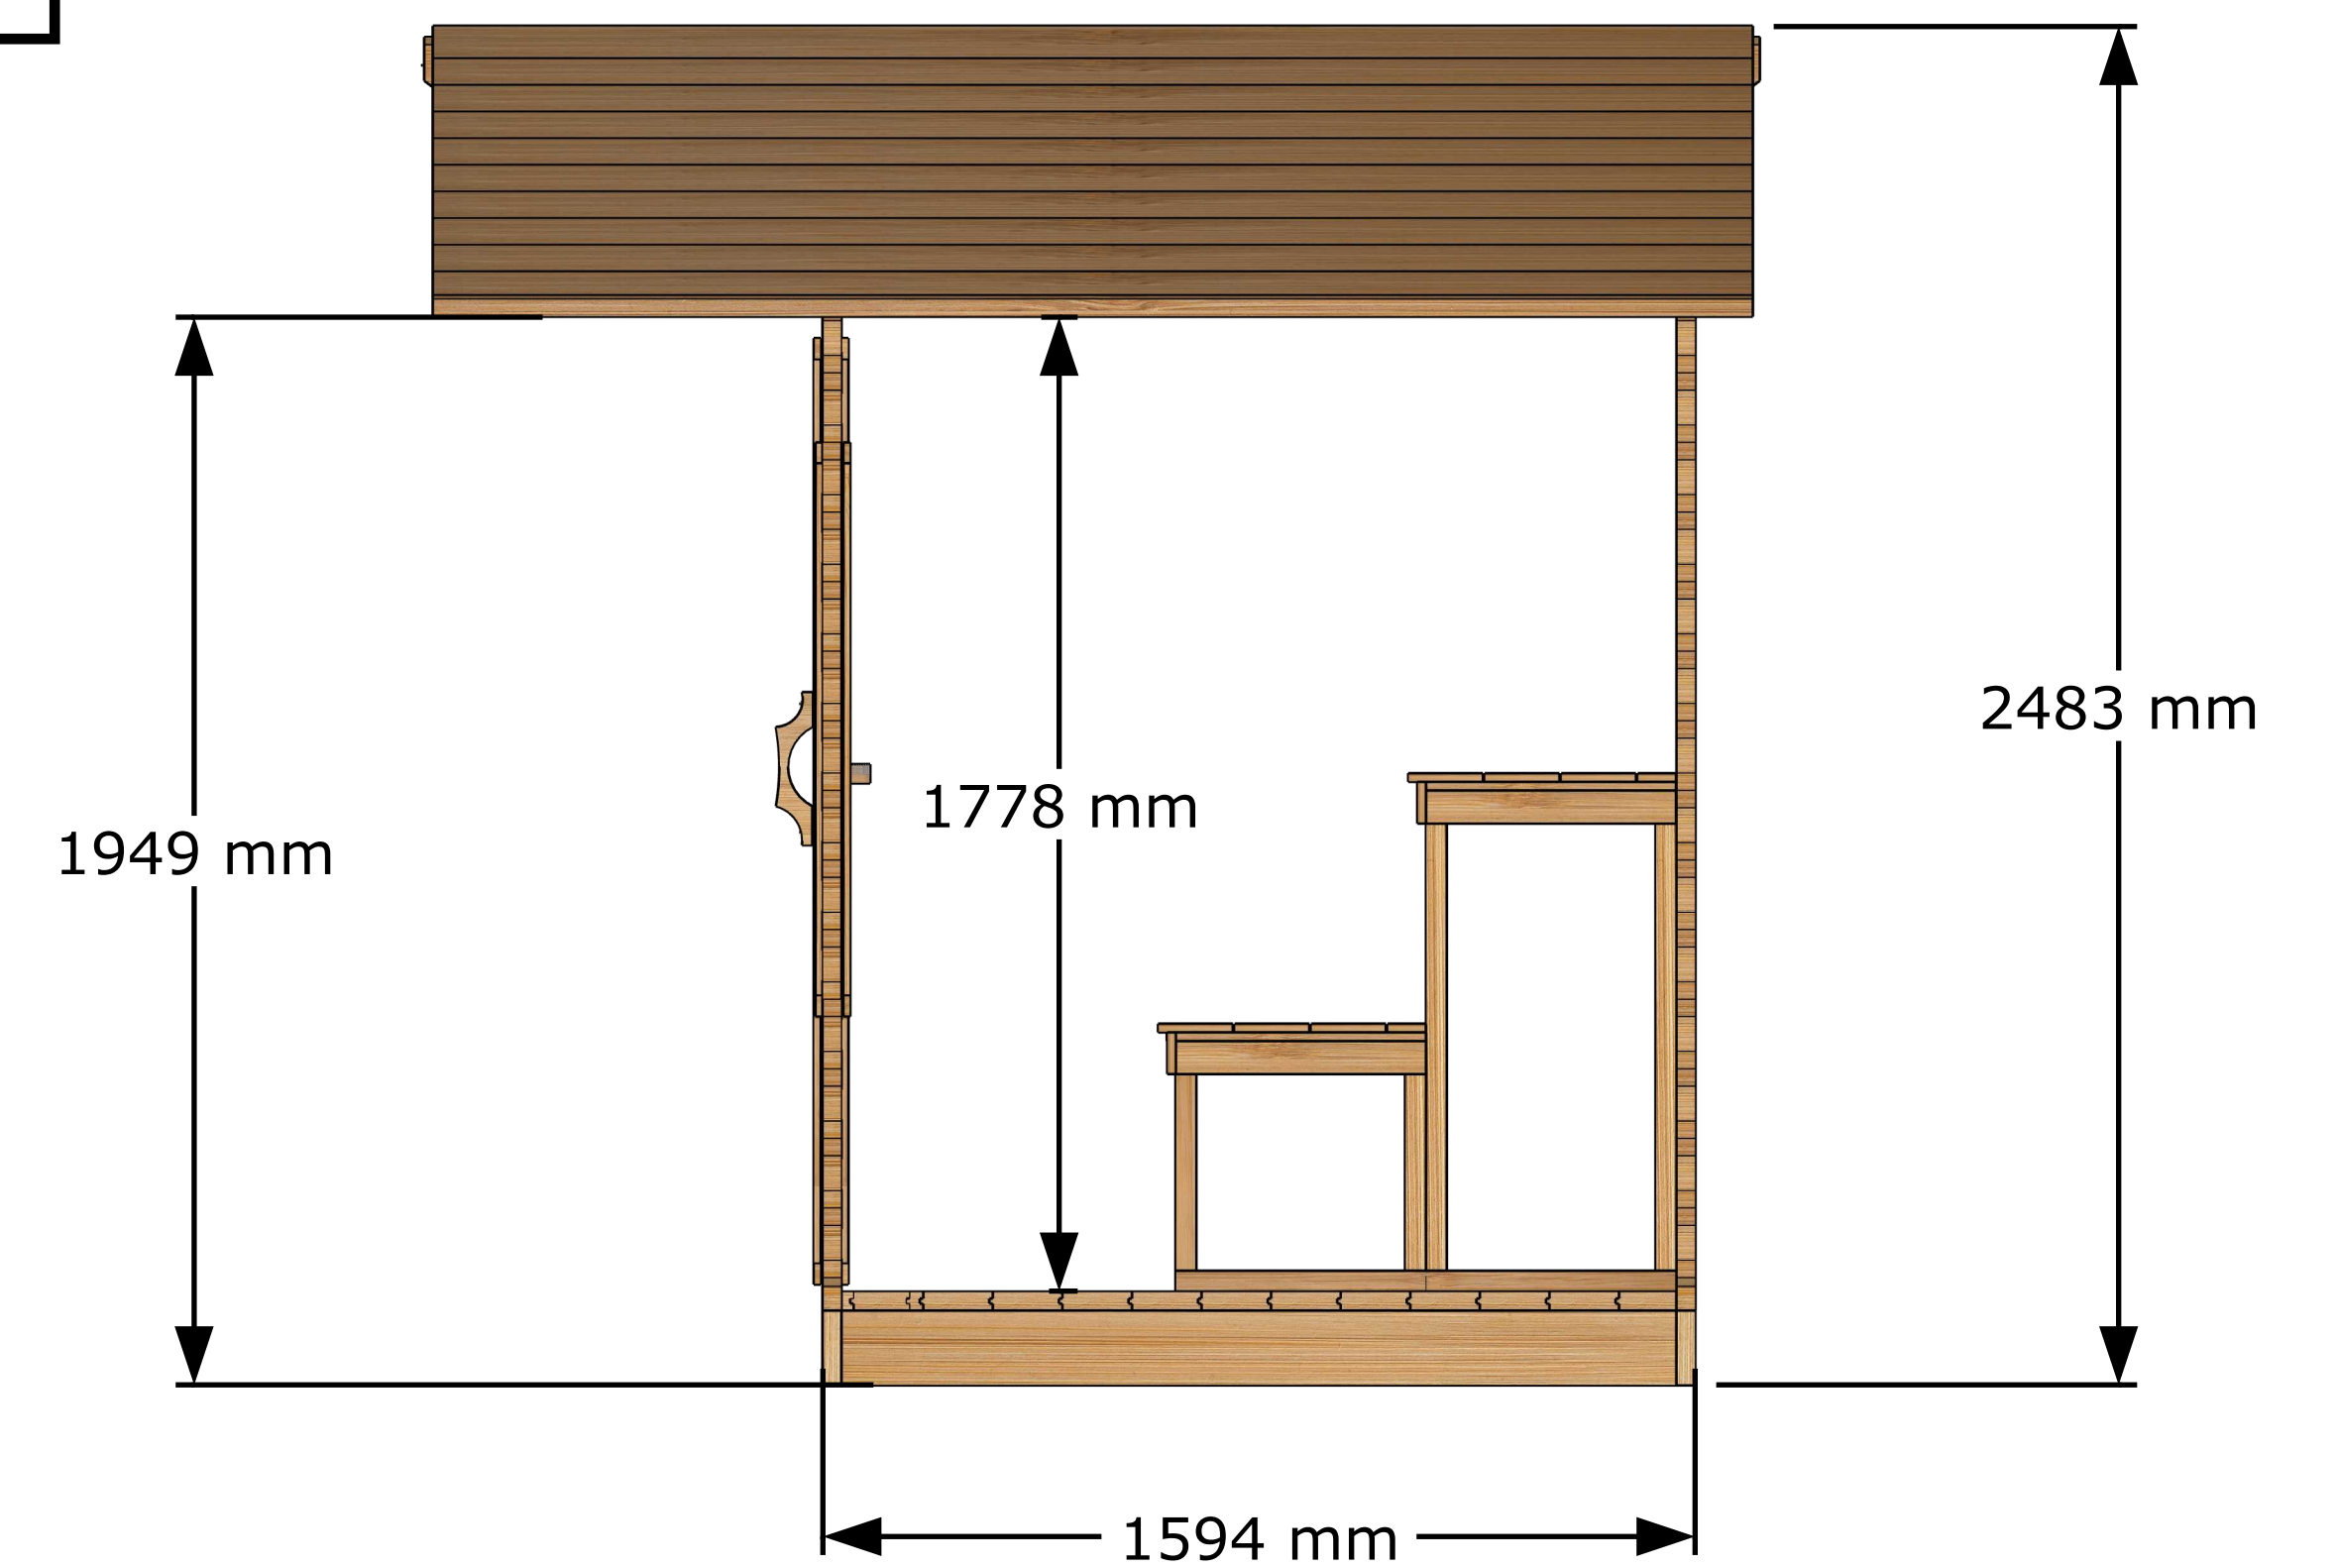

Front View

Back View

Top View

Side View

Front View

Side View

Top View

Perspective View

| | |
|-----------------------------------|--|
| Main Structures and Base Material | Constructed with SPF Eastern White Cedar (softwood structural lumber). |
| Interior and Ceiling Details | Walls and ceiling T&G Boards Eastern White Cedar wood. |
| Interior Material | Benches made of Eastern White Cedar wood. |
| Sauna Door and Windows | Door glass is 5 mm thick tempered glass. |
| | Window is 5 mm bronze tempered glass. |
| Door Handle | Door handle made of solid wood, keeping the door closed with a magnet. |

Front View

Side View