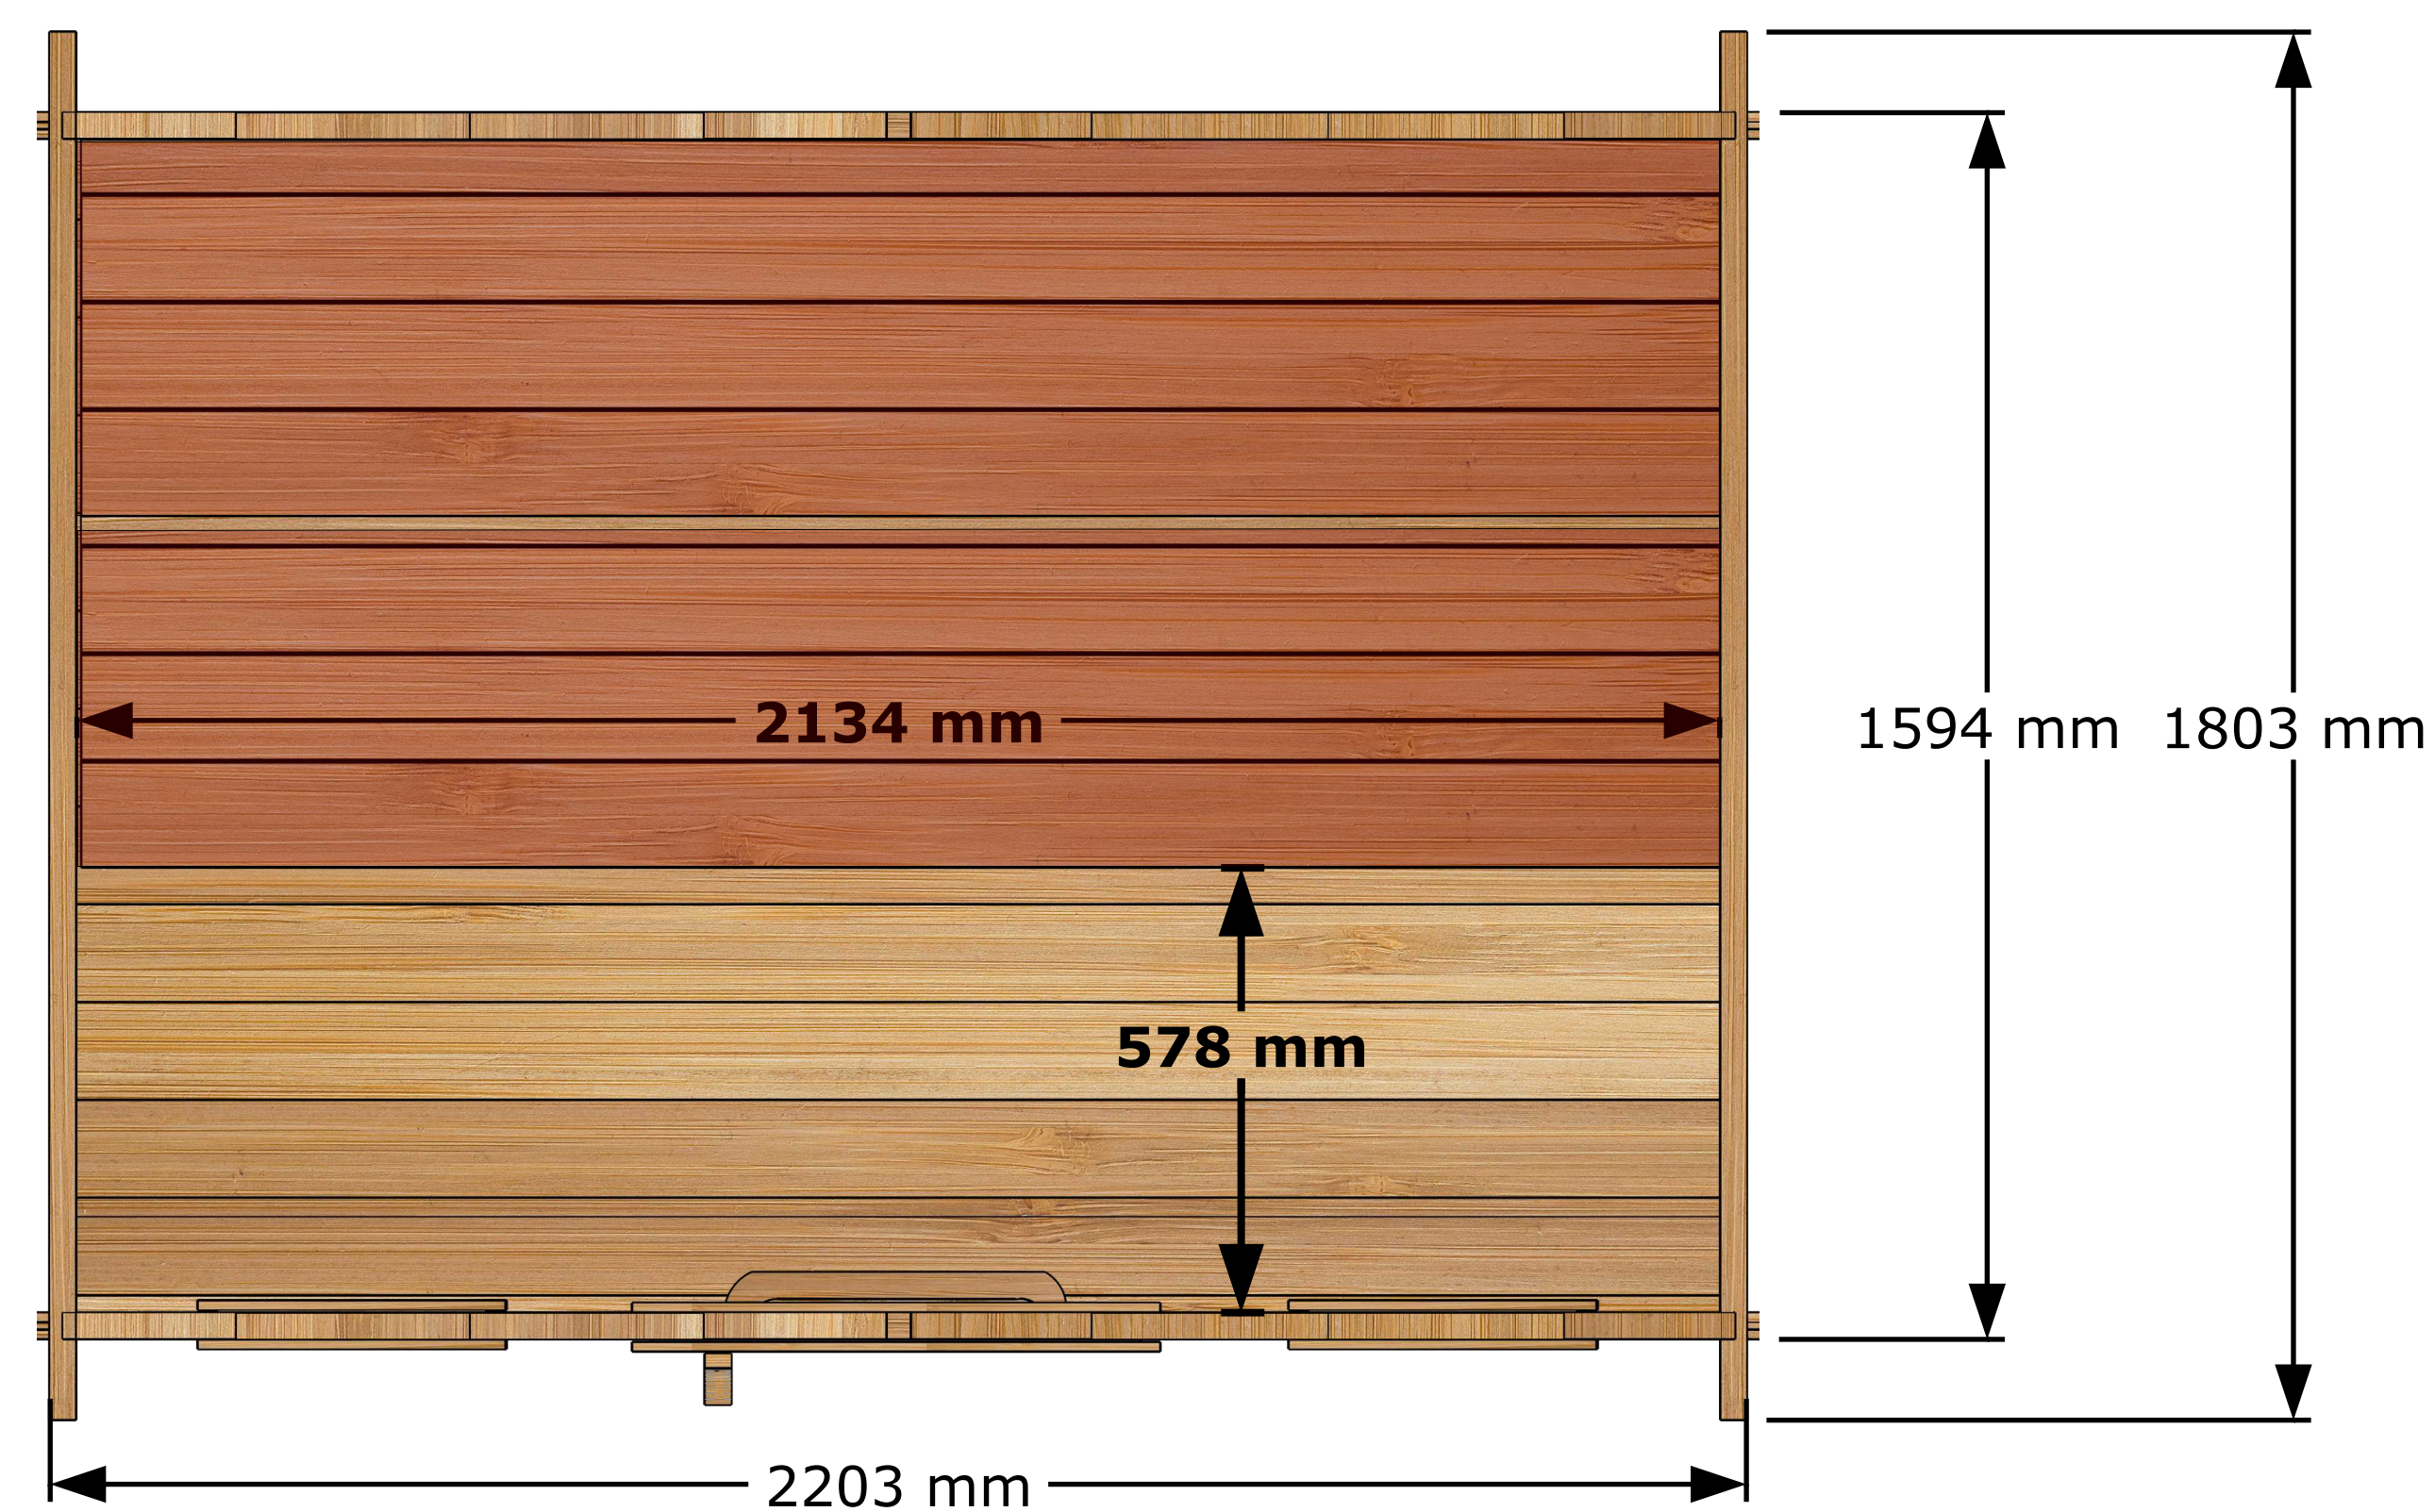

Front View

Back View

Top View

Side View

Front View

Side View

Top View

Perspective View

| | |
|-----------------------------------|--|
| Main Structures and Base Material | Constructed with SPF Eastern White Cedar (softwood structural lumber). |
| Interior and Ceiling Details | Walls and ceiling T&G Boards Eastern White Cedar wood. |
| Interior Material | Benches made of Eastern White Cedar wood. |
| Sauna Door and Windows | Door glass is 5 mm thick tempered glass. |
| | Window is 5 mm bronze tempered glass. |
| Door Handle | Door handle made of solid wood, keeping the door closed with a magnet. |

Front View

Side View