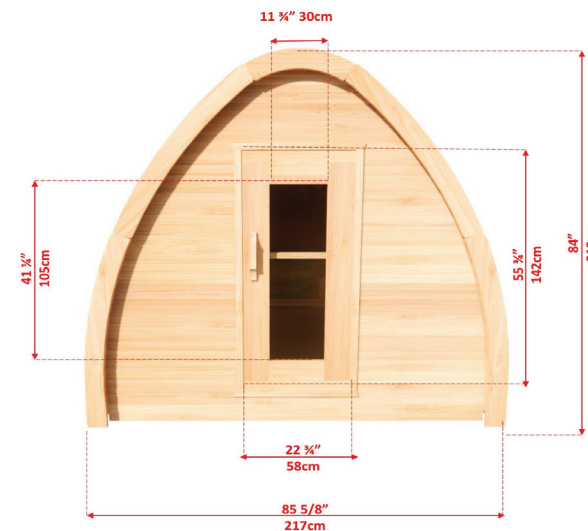

Specifications

Seats 2-4

Outdoor

Wood Burning
or Electric
heater

TECHNICAL

Wood: Eastern White Cedar

Shape: Raindrop

WARRANTY

Saunas - 5 year limited warranty against defects in materials or workmanship

Heaters - varies for each heater model

What You Need

SAUNA BASE

Ensure the base of your sauna is level. A solid base for your sauna is recommended and can be made from the following:

Concrete Pad Wood Deck Patio Stone Crushed Stones

ELECTRICAL

Electrician - Final Electrical hookups must be completed by a certified electrician to ensure proper installation and compliance with local codes. This is essential for safety, performance, and warranty validation.

Requires 240v and 30-50 amp depending on the heater.

Front View (CTC77MN)

Side View (CTC77MN)