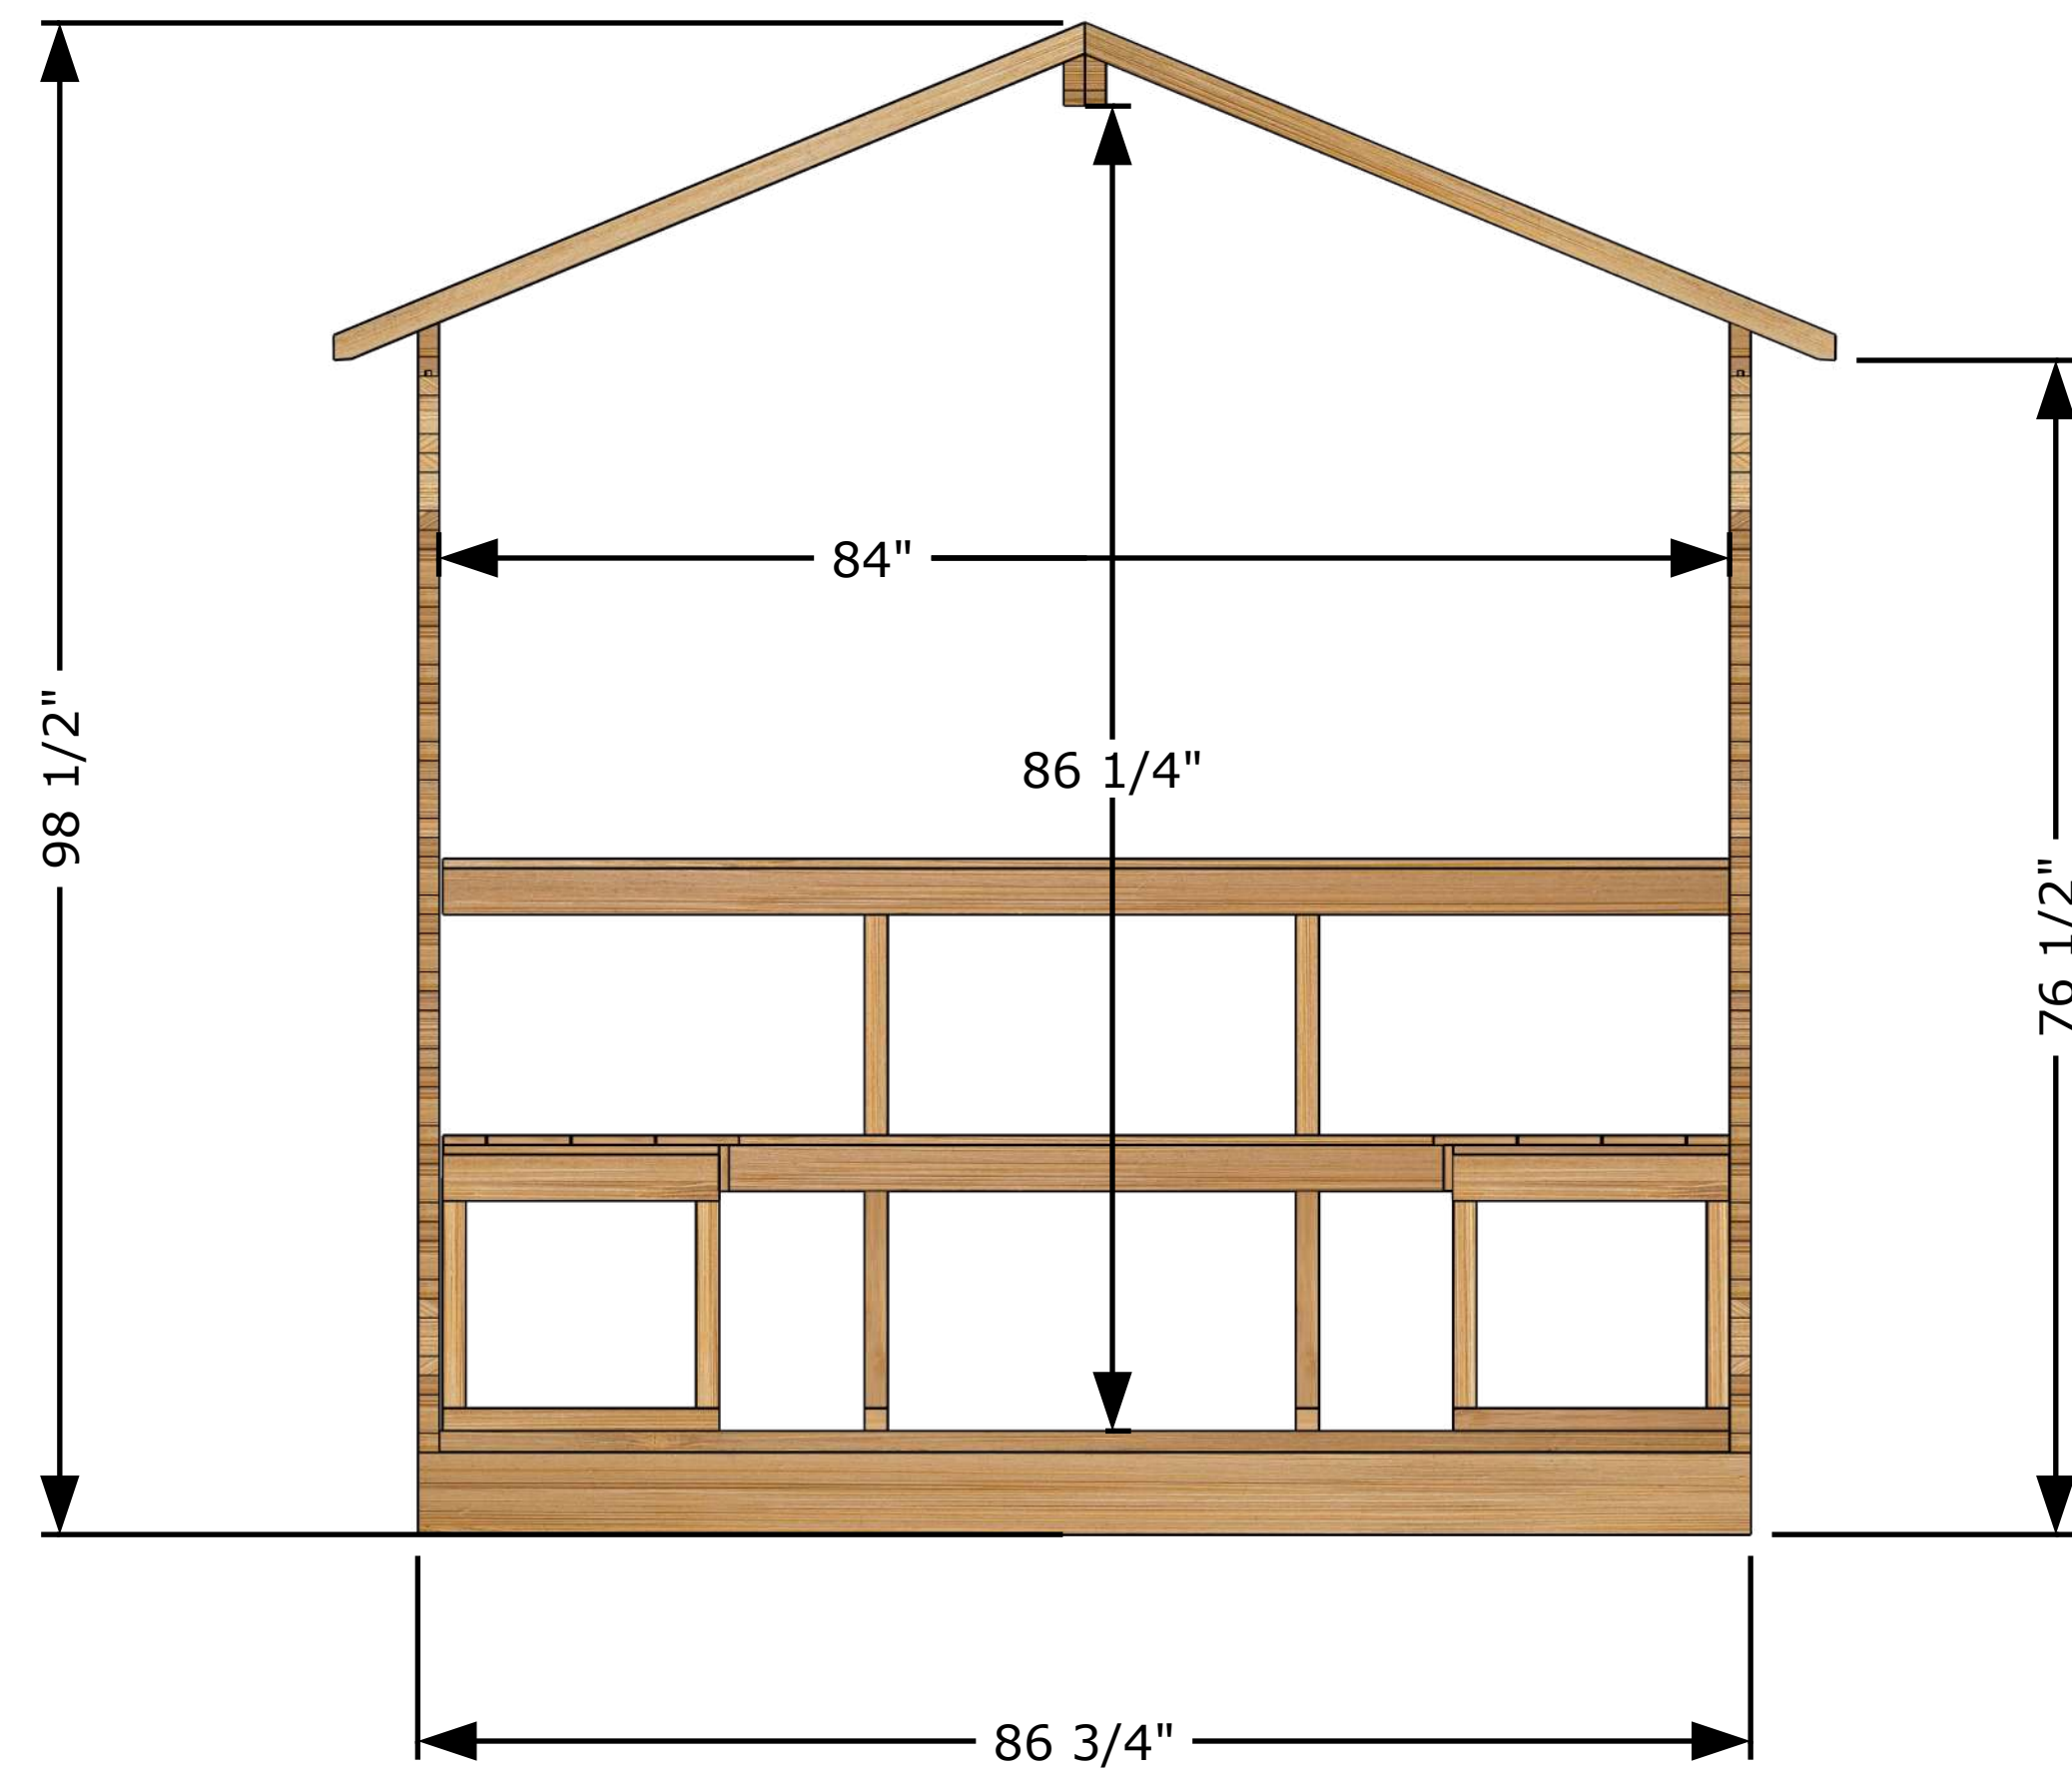

Front View

Back View

Top View

Side View

GEORGIAN CTC88CW Sauna Model
All dimensions in Imperial (Inches)

External Structure Dimensions (Drawing 1 of 3)
Georgian Cabin Sauna with changeroom

April 15, 2025 Tim Marshall

318448 Line NE,
Melancthon, ON
L9V 2K3
(519)923-9813

Front View

Back View

Top View

Side View

GEORGIAN CTC88CW Sauna Model
All dimensions in Imperial (Inches)

General & Internal Dimensions (Drawing 2 of 3)
Georgian Cabin Sauna with changeroom

April 21, 2025 Tim Marshall

318448 Line NE,
Melancton, ON
L9V 2K3
(519)923-9813

Perspective View

Main Structures and Base Material	Eastern White Cedar
Interior and Ceiling Details	Walls and ceiling T&G Boards Eastern White Cedar wood.
Interior Material	Benches made of Eastern White Cedar wood.
Sauna Door and Windows	Door glass is 5 mm thick bronze tempered glass.
	Window is 5 mm bronze tempered glass.
Door Handle	Door handle made of solid wood, keeping the door closed with a magnet.

Front View

Side View