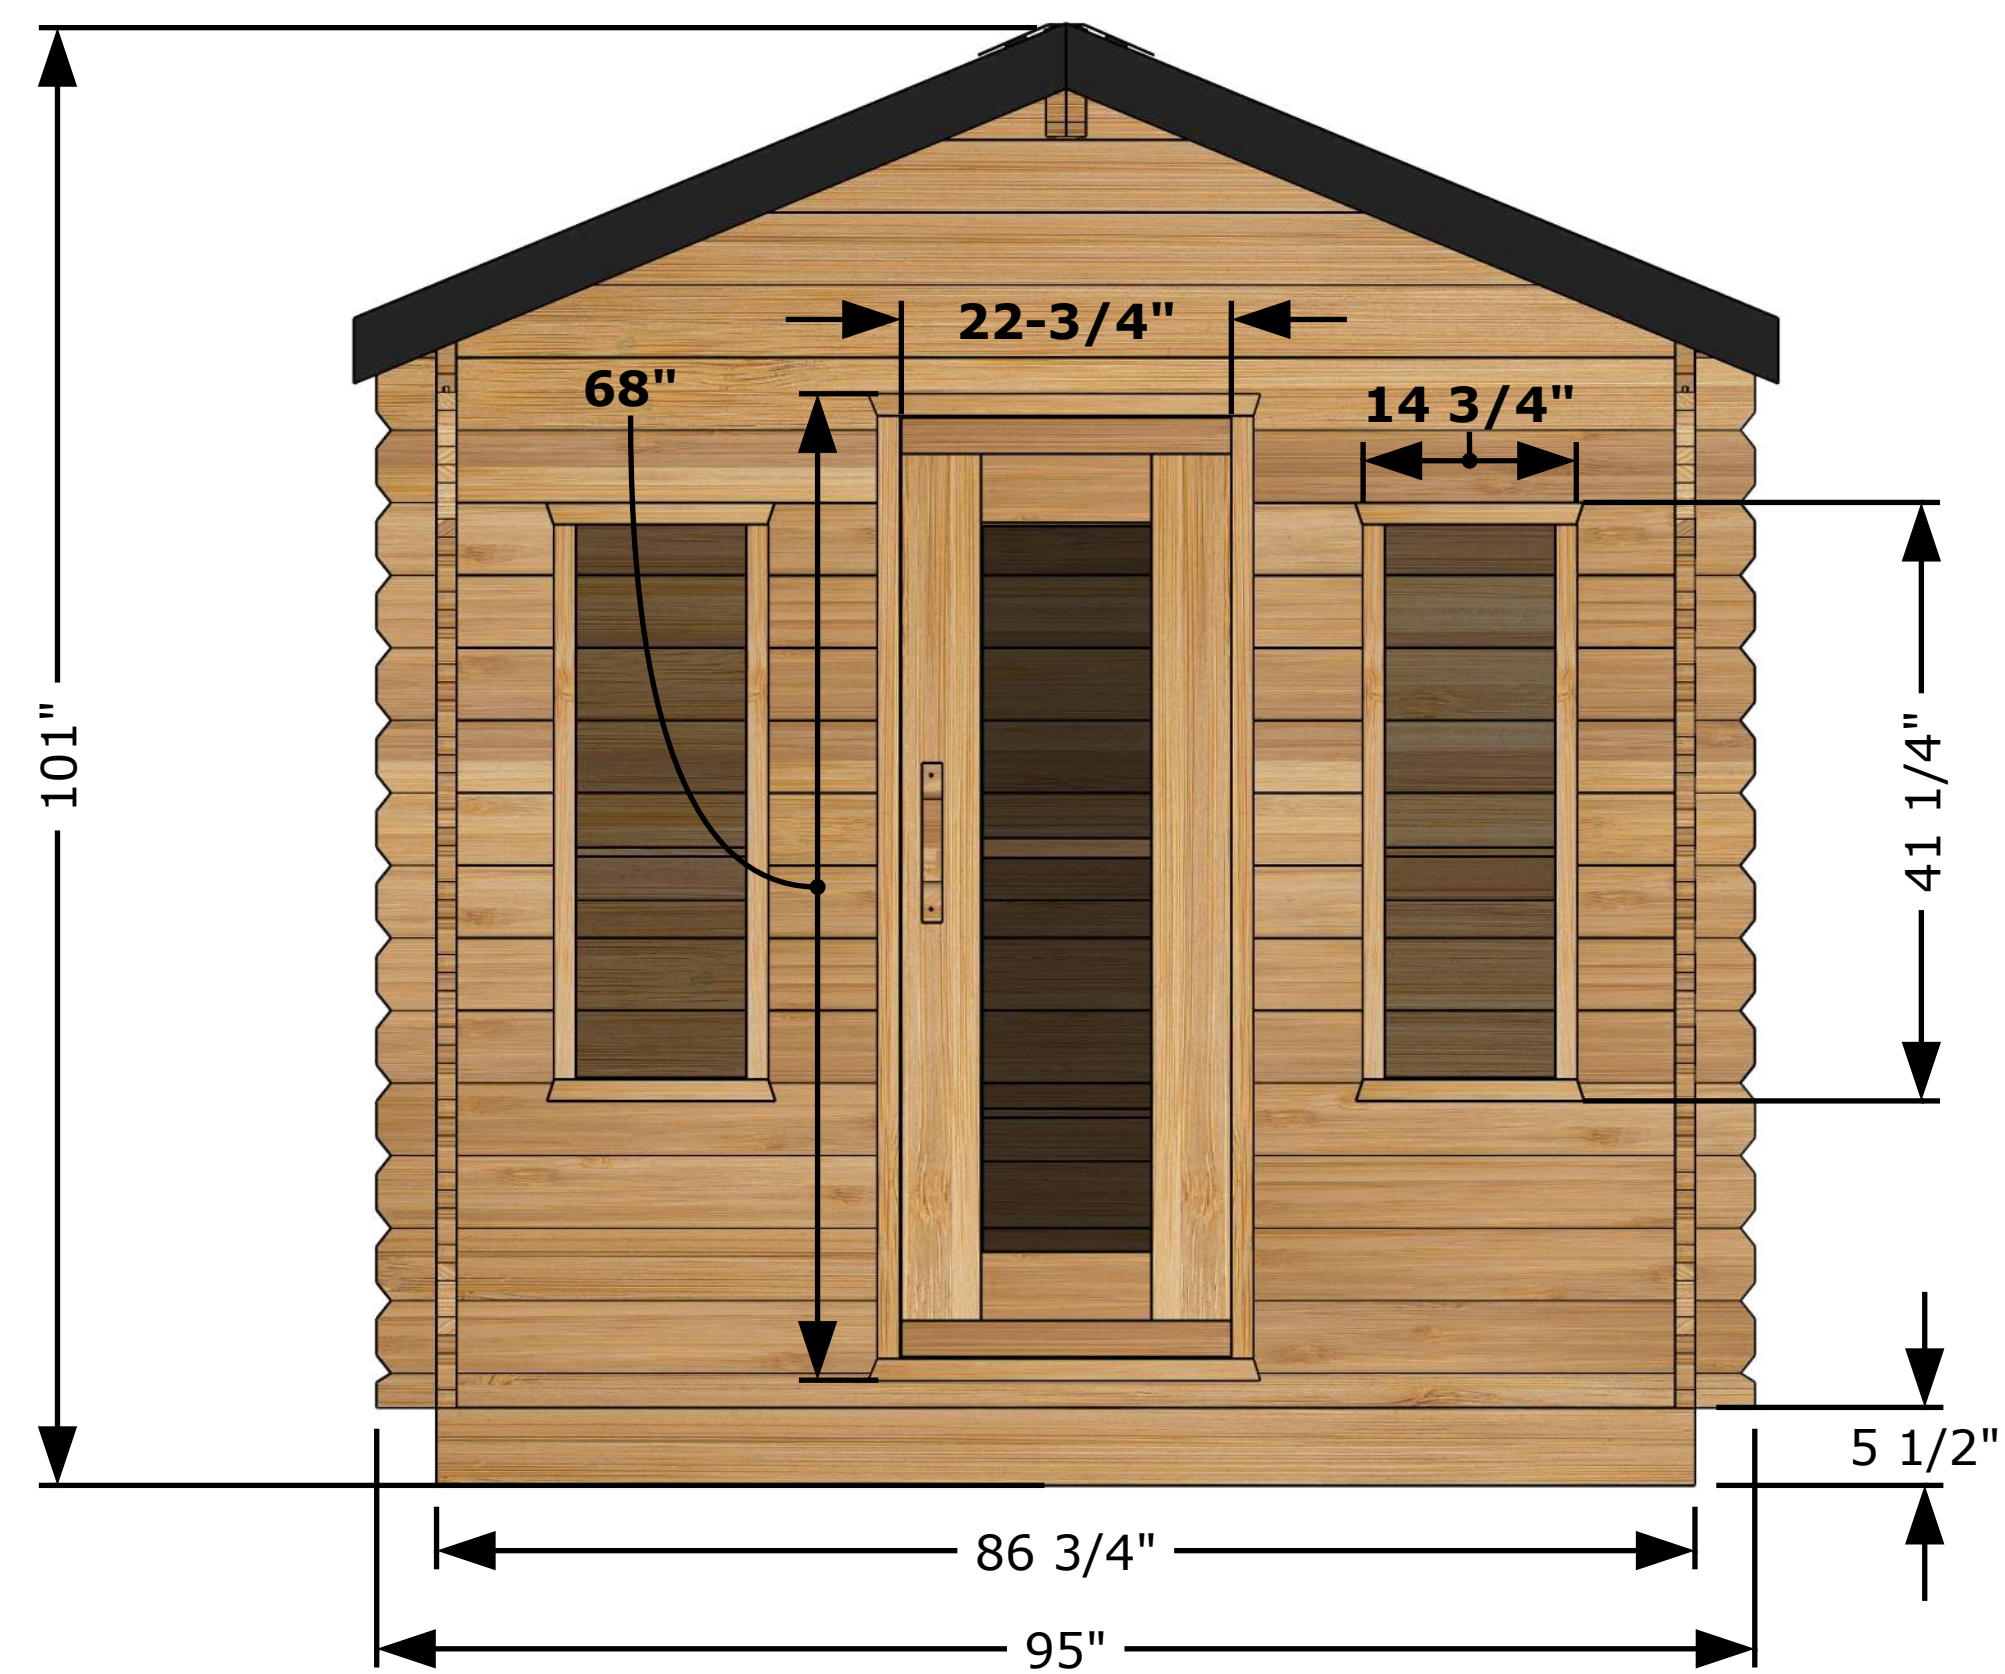

Front View

Back View

Top View

Side View

GEORGIAN CTC88CW Sauna Model
All dimensions in Imperial (Inches)

External Structure Dimensions (Drawing 1 of 3)
Georgian Cabin Sauna with changeroom

April 15, 2025 Tim Marshall

318448 Line NE,
Melancthon, ON
L9V 2K3
(519)923-9813

Front View

Back View

Top View

Side View

GEORGIAN CTC88CW Sauna Model
All dimensions in Imperial (Inches)

General & Internal Dimensions (Drawing 2 of 3)
Georgian Cabin Sauna with changeroom

April 21, 2025 Tim Marshall

318448 Line NE,
Melancton, ON
L9V 2K3
(519)923-9813

Perspective View

Main Structures and Base Material	Eastern White Cedar
Interior and Ceiling Details	Walls and ceiling T&G Boards Eastern White Cedar wood.
Interior Material	Benches made of Eastern White Cedar wood.
Sauna Door and Windows	Door glass is 5 mm thick bronze tempered glass.
	Window is 5 mm bronze tempered glass.
Door Handle	Door handle made of solid wood, keeping the door closed with a magnet.

Front View

Side View