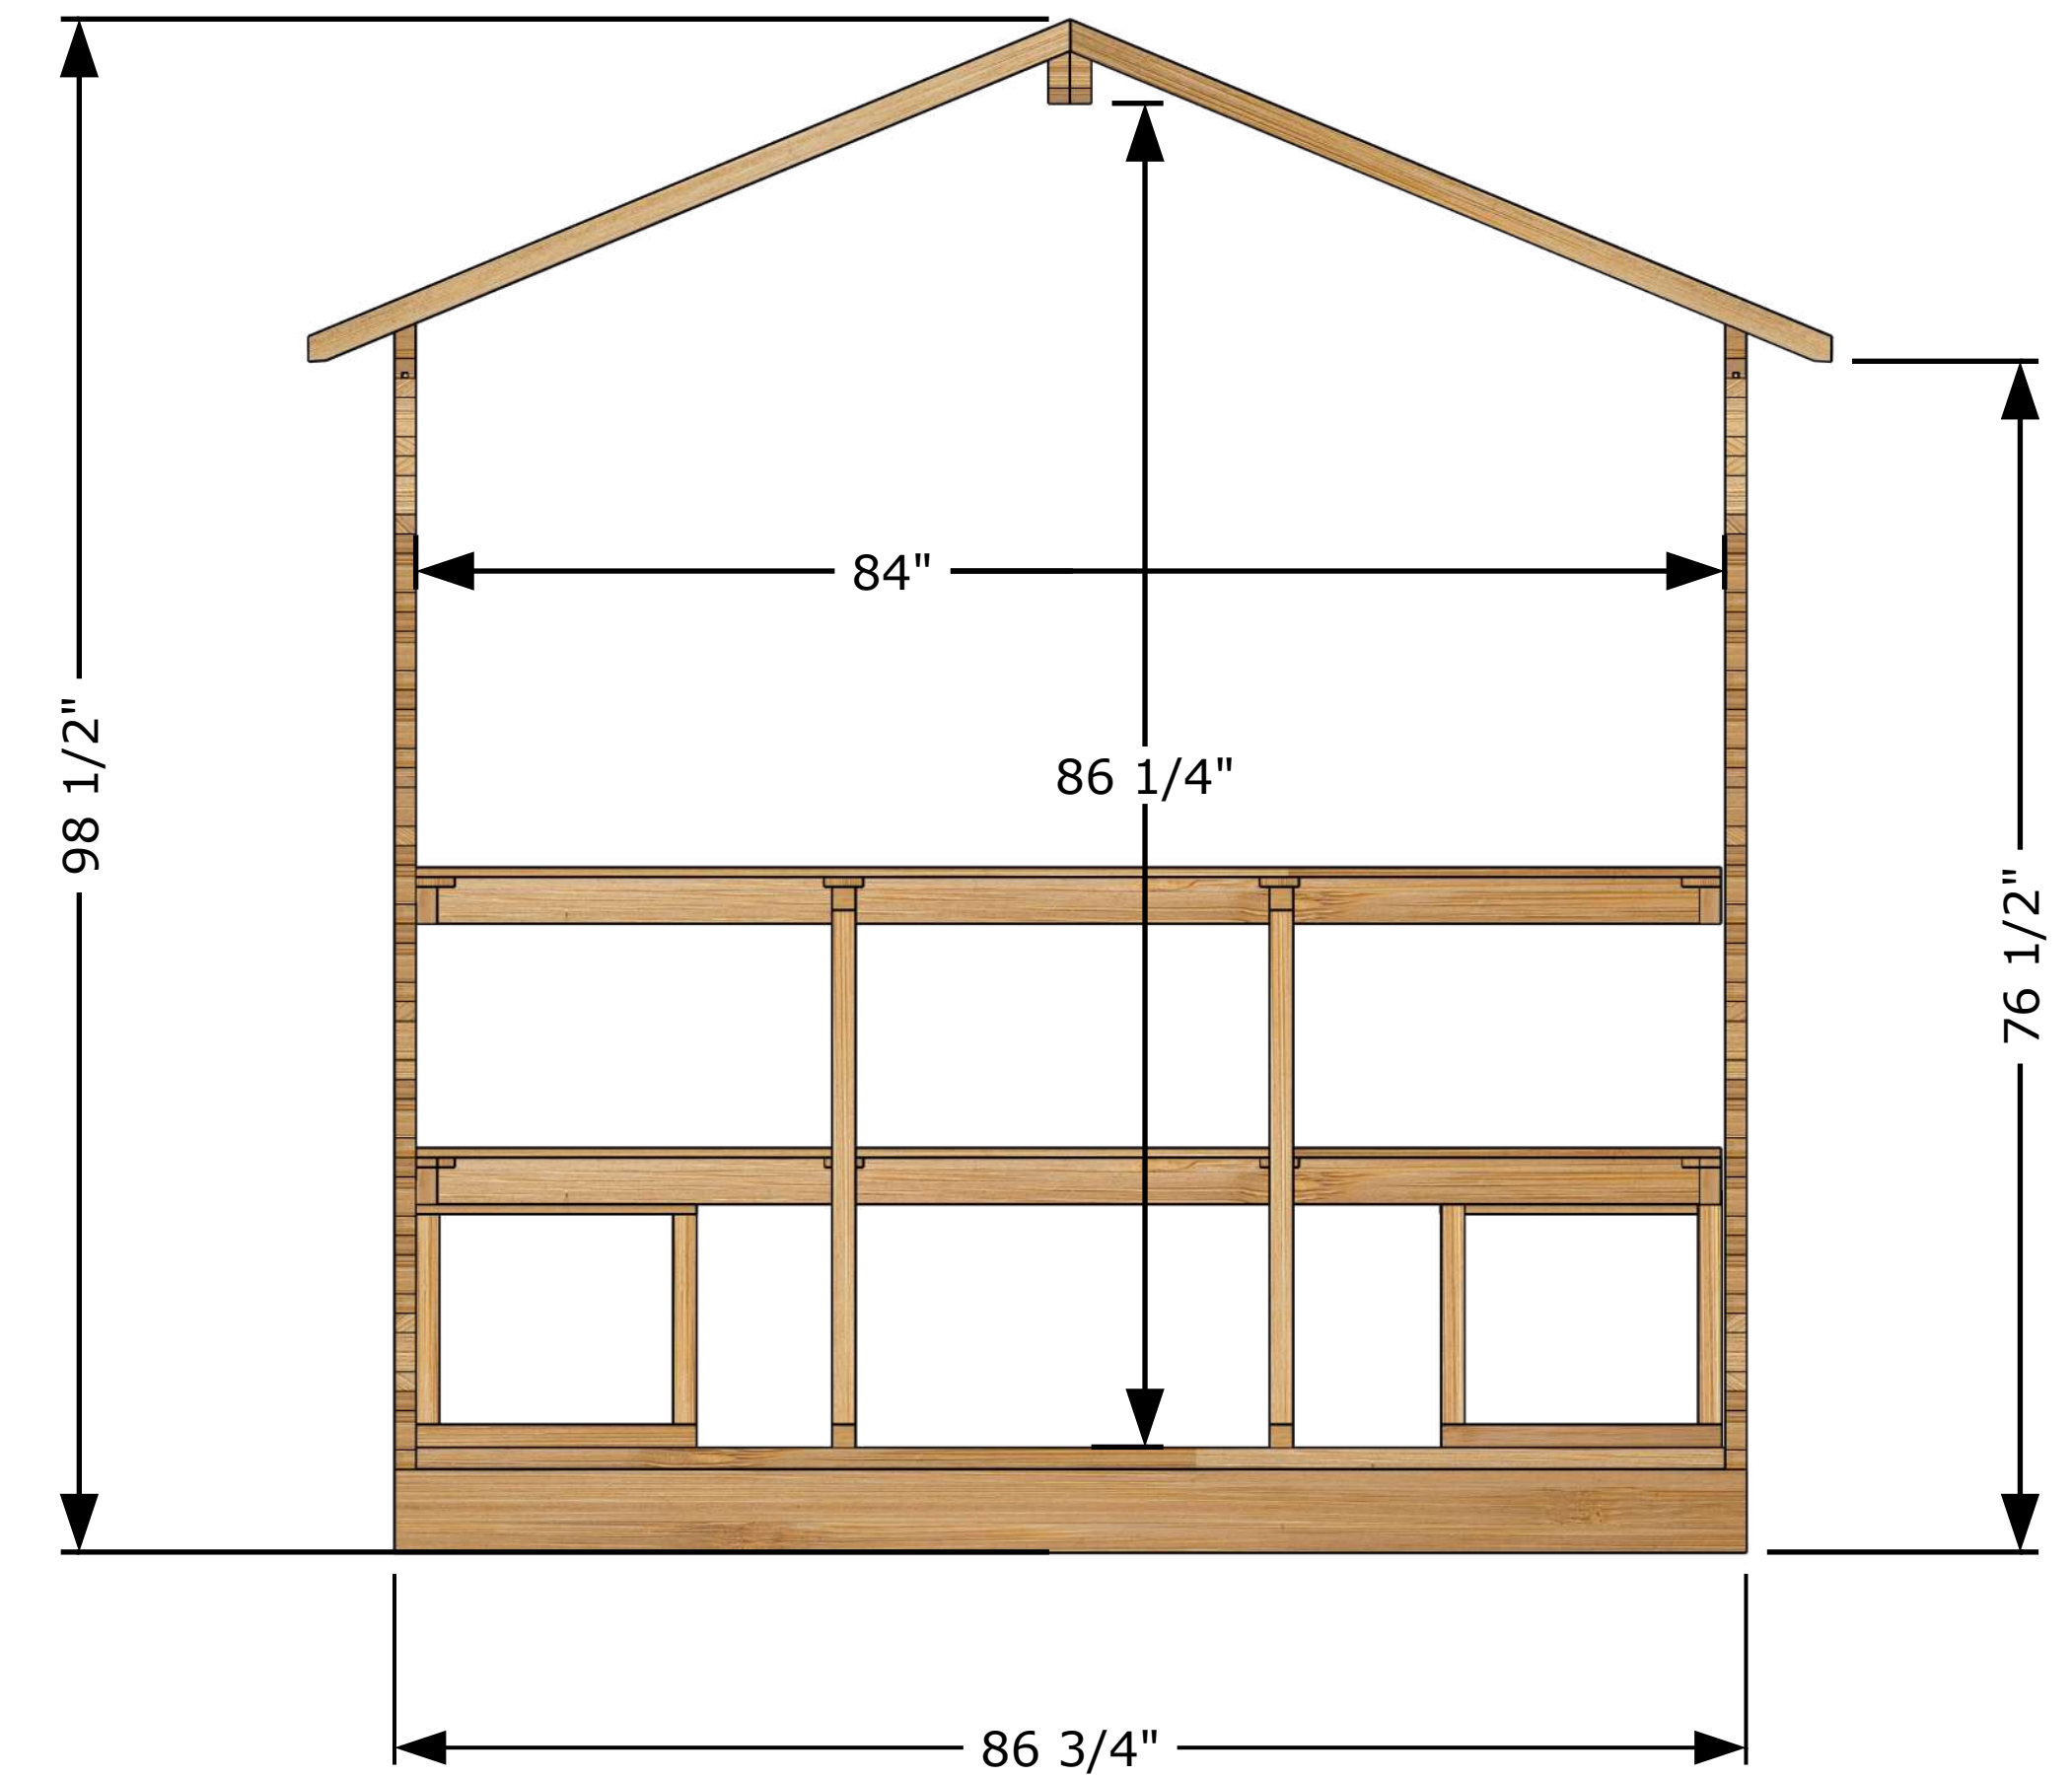

Front View

Back View

Top View

Side View

GEORGIAN CTC88CW Sauna Model
All dimensions in Imperial (Inches)

External Structure Dimensions (Drawing 1 of 3)
Georgian Cabin Sauna with changeroom

April 15, 2025 Tim Marshall

318448 Line NE,
Melancthon, ON
L9V 2K3
(519)923-9813

Front View

Back View

Top View

Side View

GEORGIAN CTC88CW Sauna Model
All dimensions in Imperial (Inches)

General & Internal Dimensions (Drawing 2 of 3)
Georgian Cabin Sauna with changeroom

April 21, 2025 Tim Marshall

318448 Line NE,
Melancton, ON
L9V 2K3
(519)923-9813

Perspective View

Main Structures and Base Material	Eastern White Cedar
Interior and Ceiling Details	Walls and ceiling T&G Boards Eastern White Cedar wood.
Interior Material	Benches made of Eastern White Cedar wood.
Sauna Door and Windows	Door glass is 5 mm thick bronze tempered glass.
	Window is 5 mm bronze tempered glass.
Door Handle	Door handle made of solid wood, keeping the door closed with a magnet.

Front View

Side View