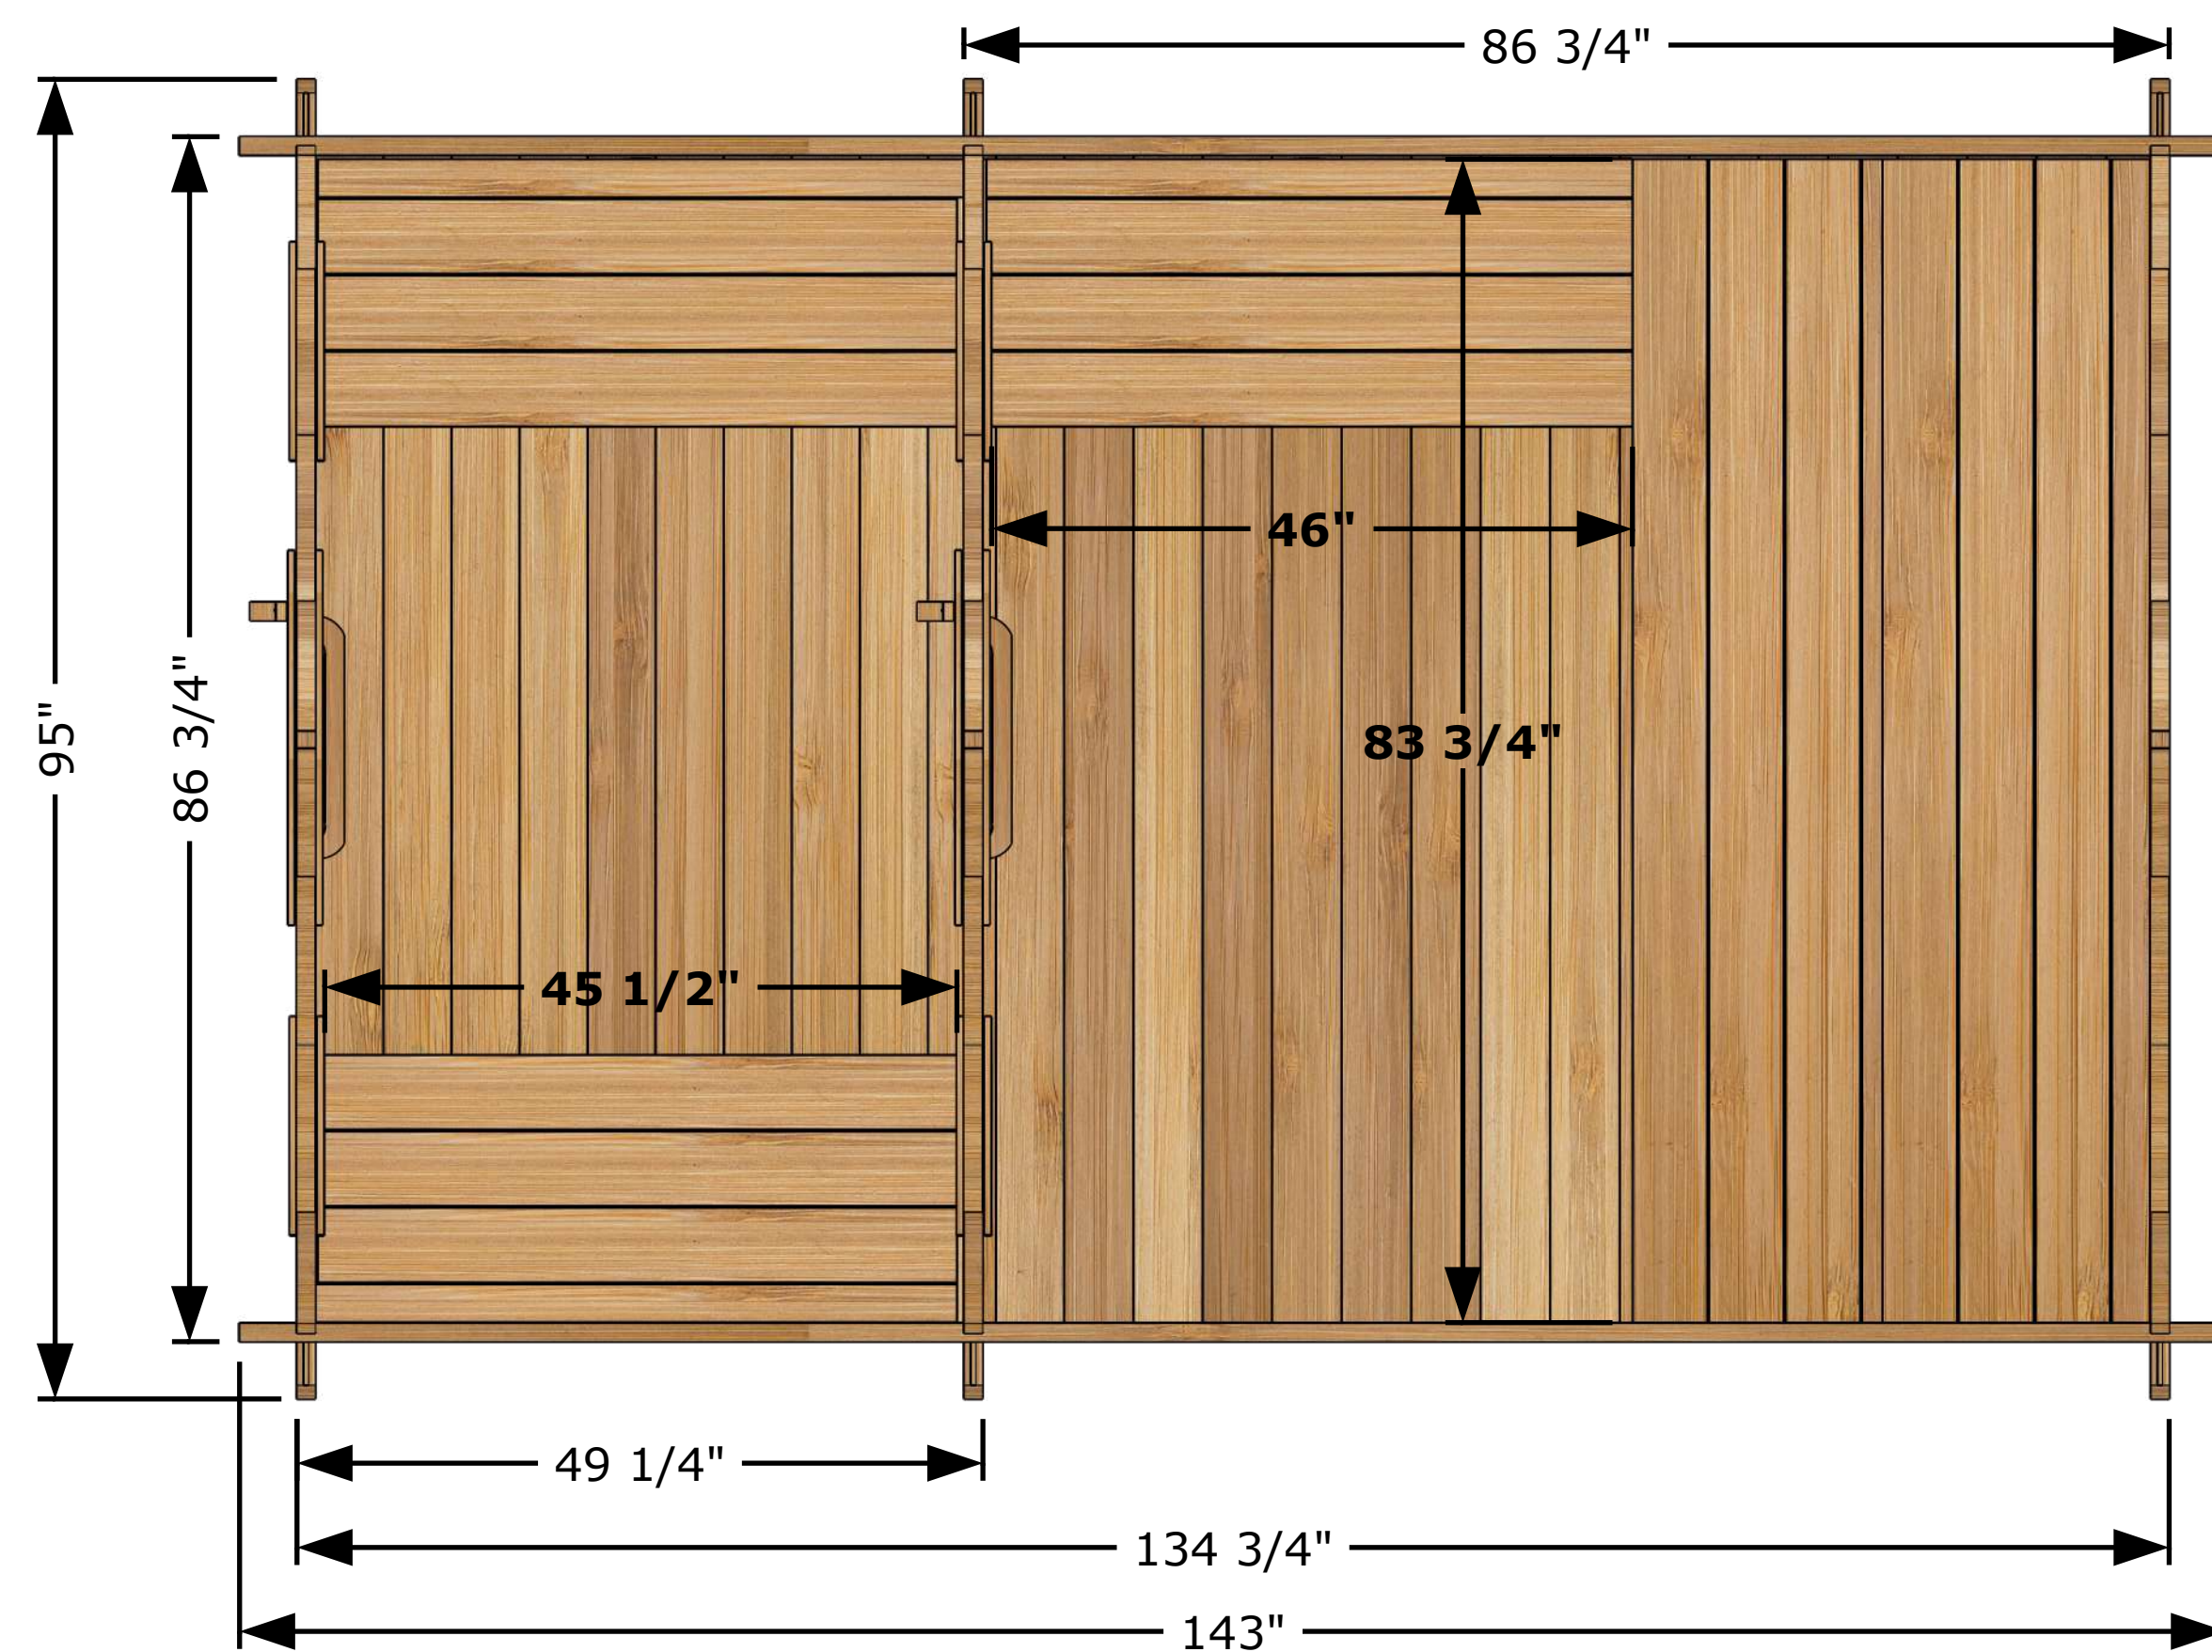

Front View

Back View

Top View

Side View

GEORGIAN CTC88CW Sauna Model
All dimensions in Imperial (Inches)

External Structure Dimensions (Drawing 1 of 3)
Georgian Cabin Sauna with changeroom

April 15, 2025 Tim Marshall

318448 Line NE,
Melancthon, ON
L9V 2K3
(519)923-9813

Front View

Back View

Top View

Side View

GEORGIAN CTC88CW Sauna Model
All dimensions in Imperial (Inches)

General & Internal Dimensions (Drawing 2 of 3)
Georgian Cabin Sauna with changeroom

April 21, 2025 Tim Marshall

318448 Line NE,
Melancton, ON
L9V 2K3
(519)923-9813

Perspective View

Main Structures and Base Material	Eastern White Cedar
Interior and Ceiling Details	Walls and ceiling T&G Boards Eastern White Cedar wood.
Interior Material	Benches made of Eastern White Cedar wood.
Sauna Door and Windows	Door glass is 5 mm thick bronze tempered glass.
	Window is 5 mm bronze tempered glass.
Door Handle	Door handle made of solid wood, keeping the door closed with a magnet.

Front View

Side View