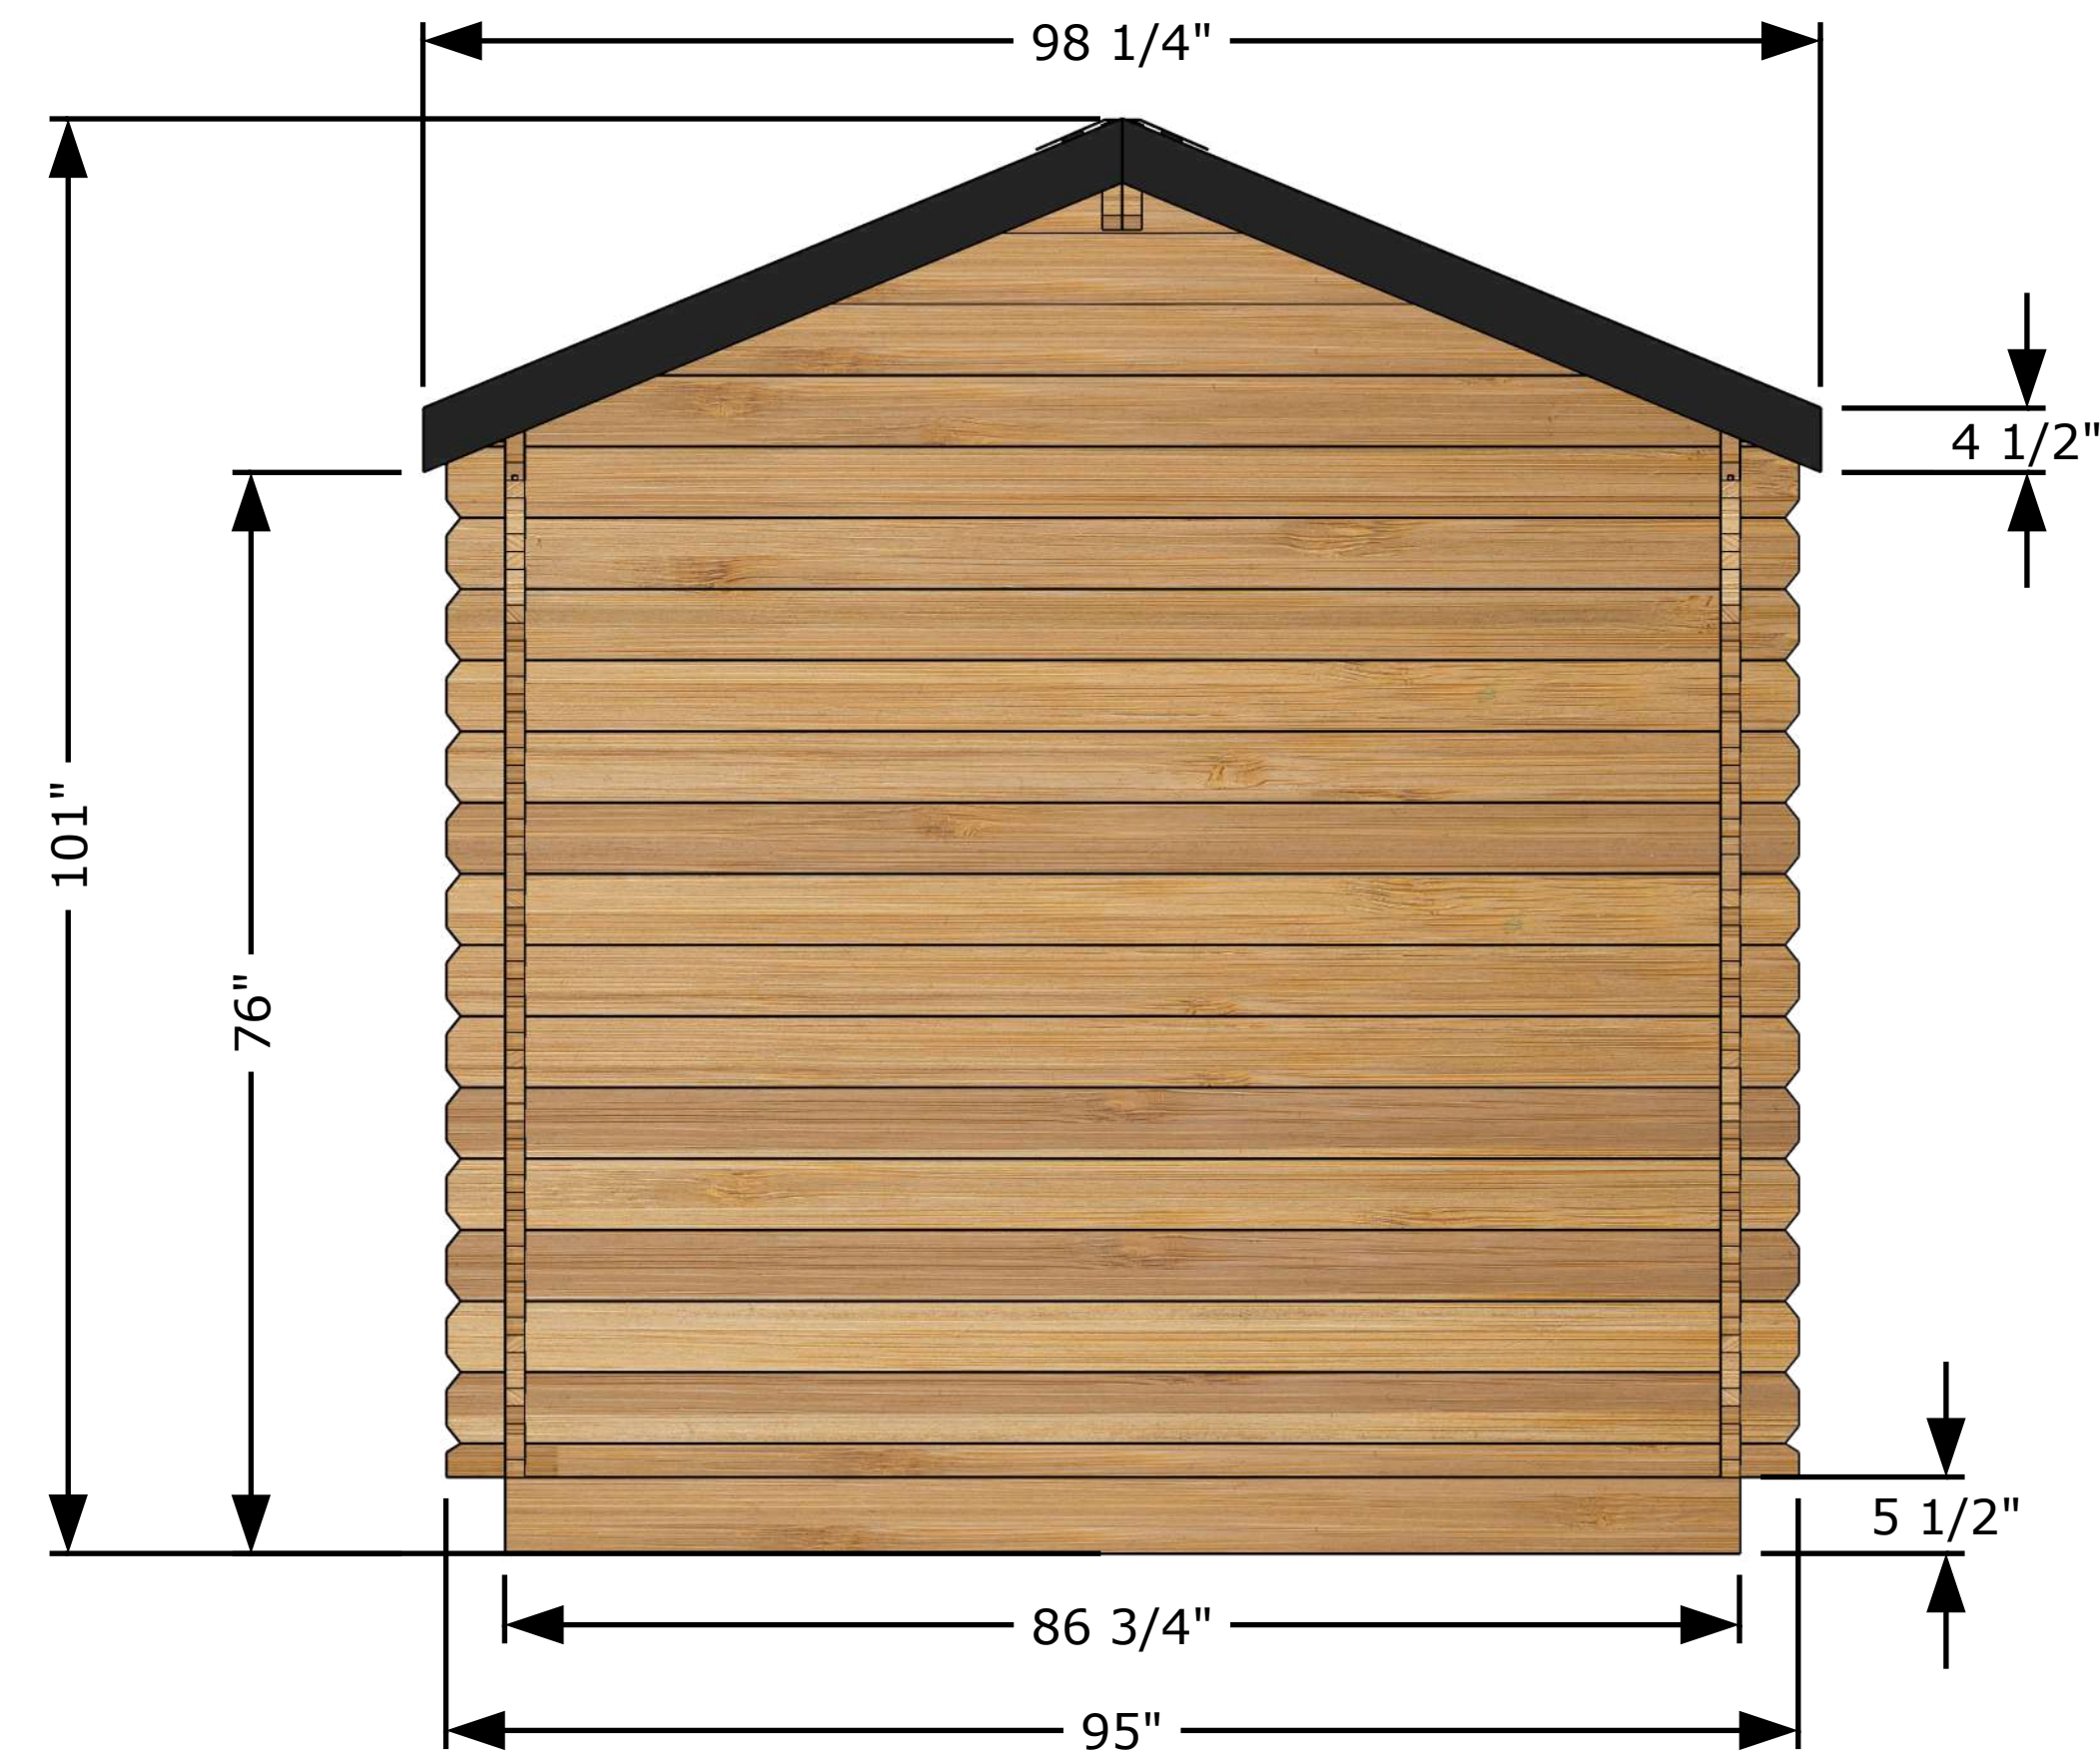

Front View

Back View

Top View

Side View

GEORGIAN CTC88CW Sauna Model
All dimensions in Imperial (Inches)

External Structure Dimensions (Drawing 1 of 3)
Georgian Cabin Sauna with changeroom

April 15, 2025 Tim Marshall

318448 Line NE,
Melancthon, ON
L9V 2K3
(519)923-9813

Front View

Back View

Top View

Side View

GEORGIAN CTC88CW Sauna Model
All dimensions in Imperial (Inches)

General & Internal Dimensions (Drawing 2 of 3)
Georgian Cabin Sauna with changeroom

April 21, 2025 Tim Marshall

318448 Line NE,
Melancton, ON
L9V 2K3
(519)923-9813

Perspective View

Main Structures and Base Material	Eastern White Cedar
Interior and Ceiling Details	Walls and ceiling T&G Boards Eastern White Cedar wood.
Interior Material	Benches made of Eastern White Cedar wood.
Sauna Door and Windows	Door glass is 5 mm thick bronze tempered glass.
	Window is 5 mm bronze tempered glass.
Door Handle	Door handle made of solid wood, keeping the door closed with a magnet.

Front View

Side View