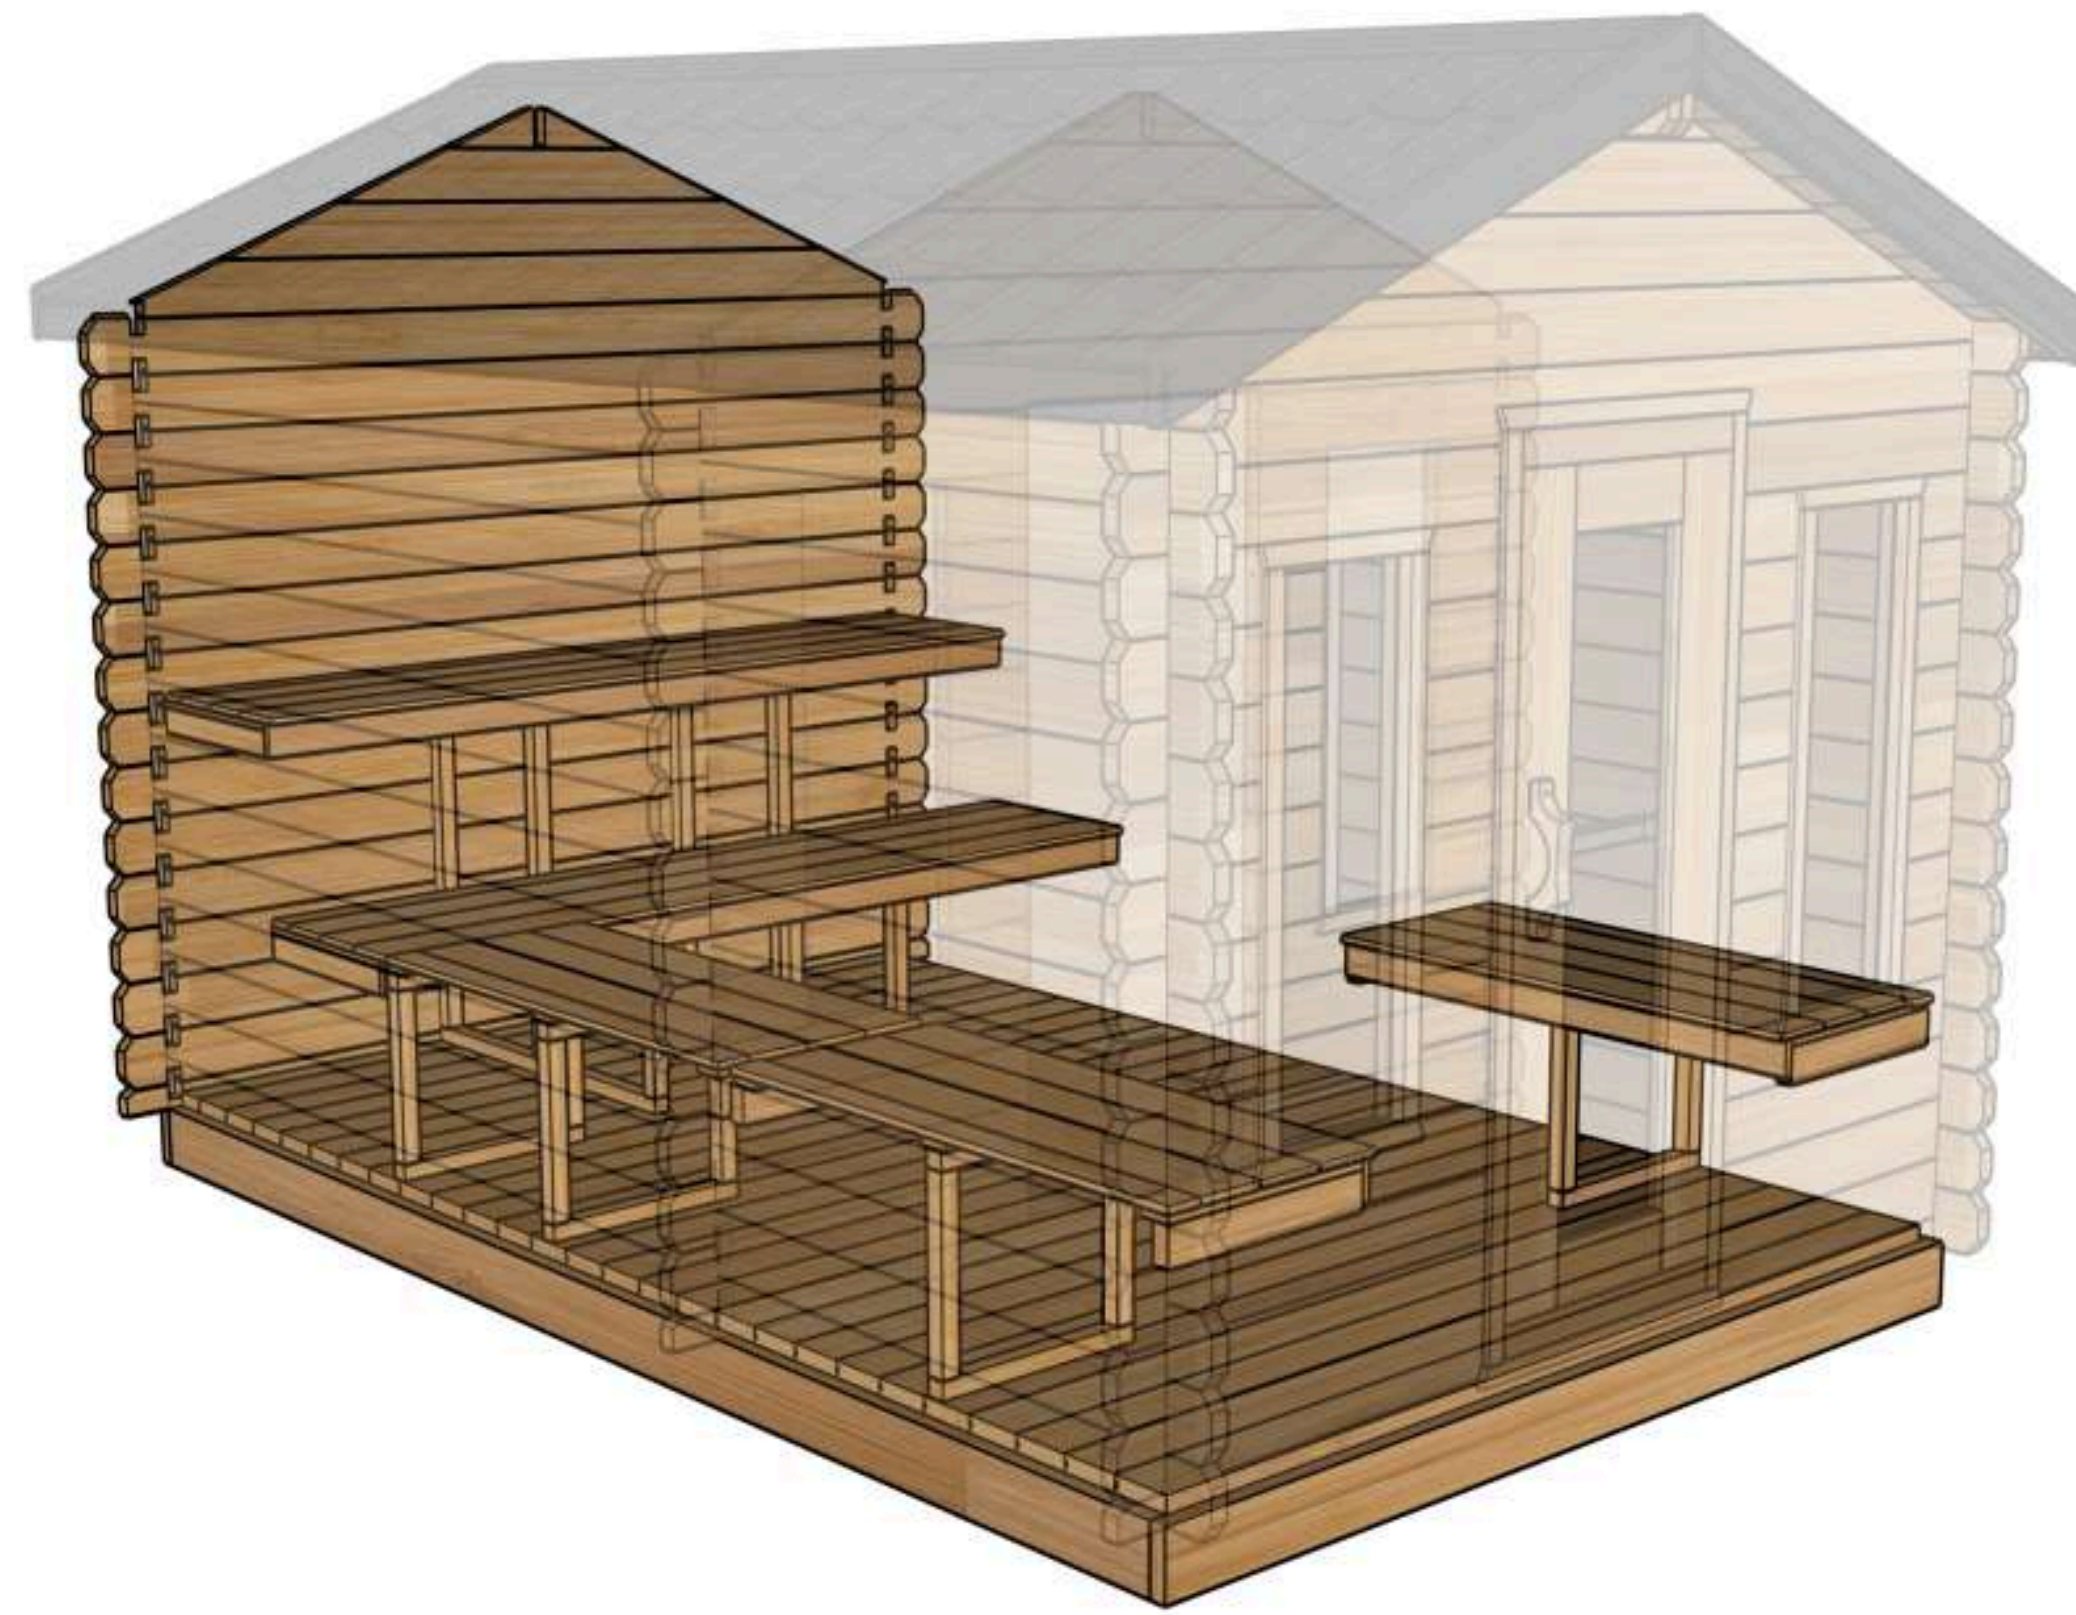

Front View

Back View

Top View

Side View

GEORGIAN CTC88CW Sauna Model
All dimensions in Imperial (Inches)

External Structure Dimensions (Drawing 1 of 3)
Georgian Cabin Sauna with changeroom

April 15, 2025 Tim Marshall

318448 Line NE,
Melancthon, ON
L9V 2K3
(519)923-9813

Front View

Back View

Top View

Side View

GEORGIAN CTC88CW Sauna Model
All dimensions in Imperial (Inches)

General & Internal Dimensions (Drawing 2 of 3)
Georgian Cabin Sauna with changeroom

April 21, 2025 Tim Marshall

318448 Line NE,
Melancton, ON
L9V 2K3
(519)923-9813

Perspective View

Main Structures and Base Material	Eastern White Cedar
Interior and Ceiling Details	Walls and ceiling T&G Boards Eastern White Cedar wood.
Interior Material	Benches made of Eastern White Cedar wood.
Sauna Door and Windows	Door glass is 5 mm thick bronze tempered glass.
	Window is 5 mm bronze tempered glass.
Door Handle	Door handle made of solid wood, keeping the door closed with a magnet.

Front View

Side View