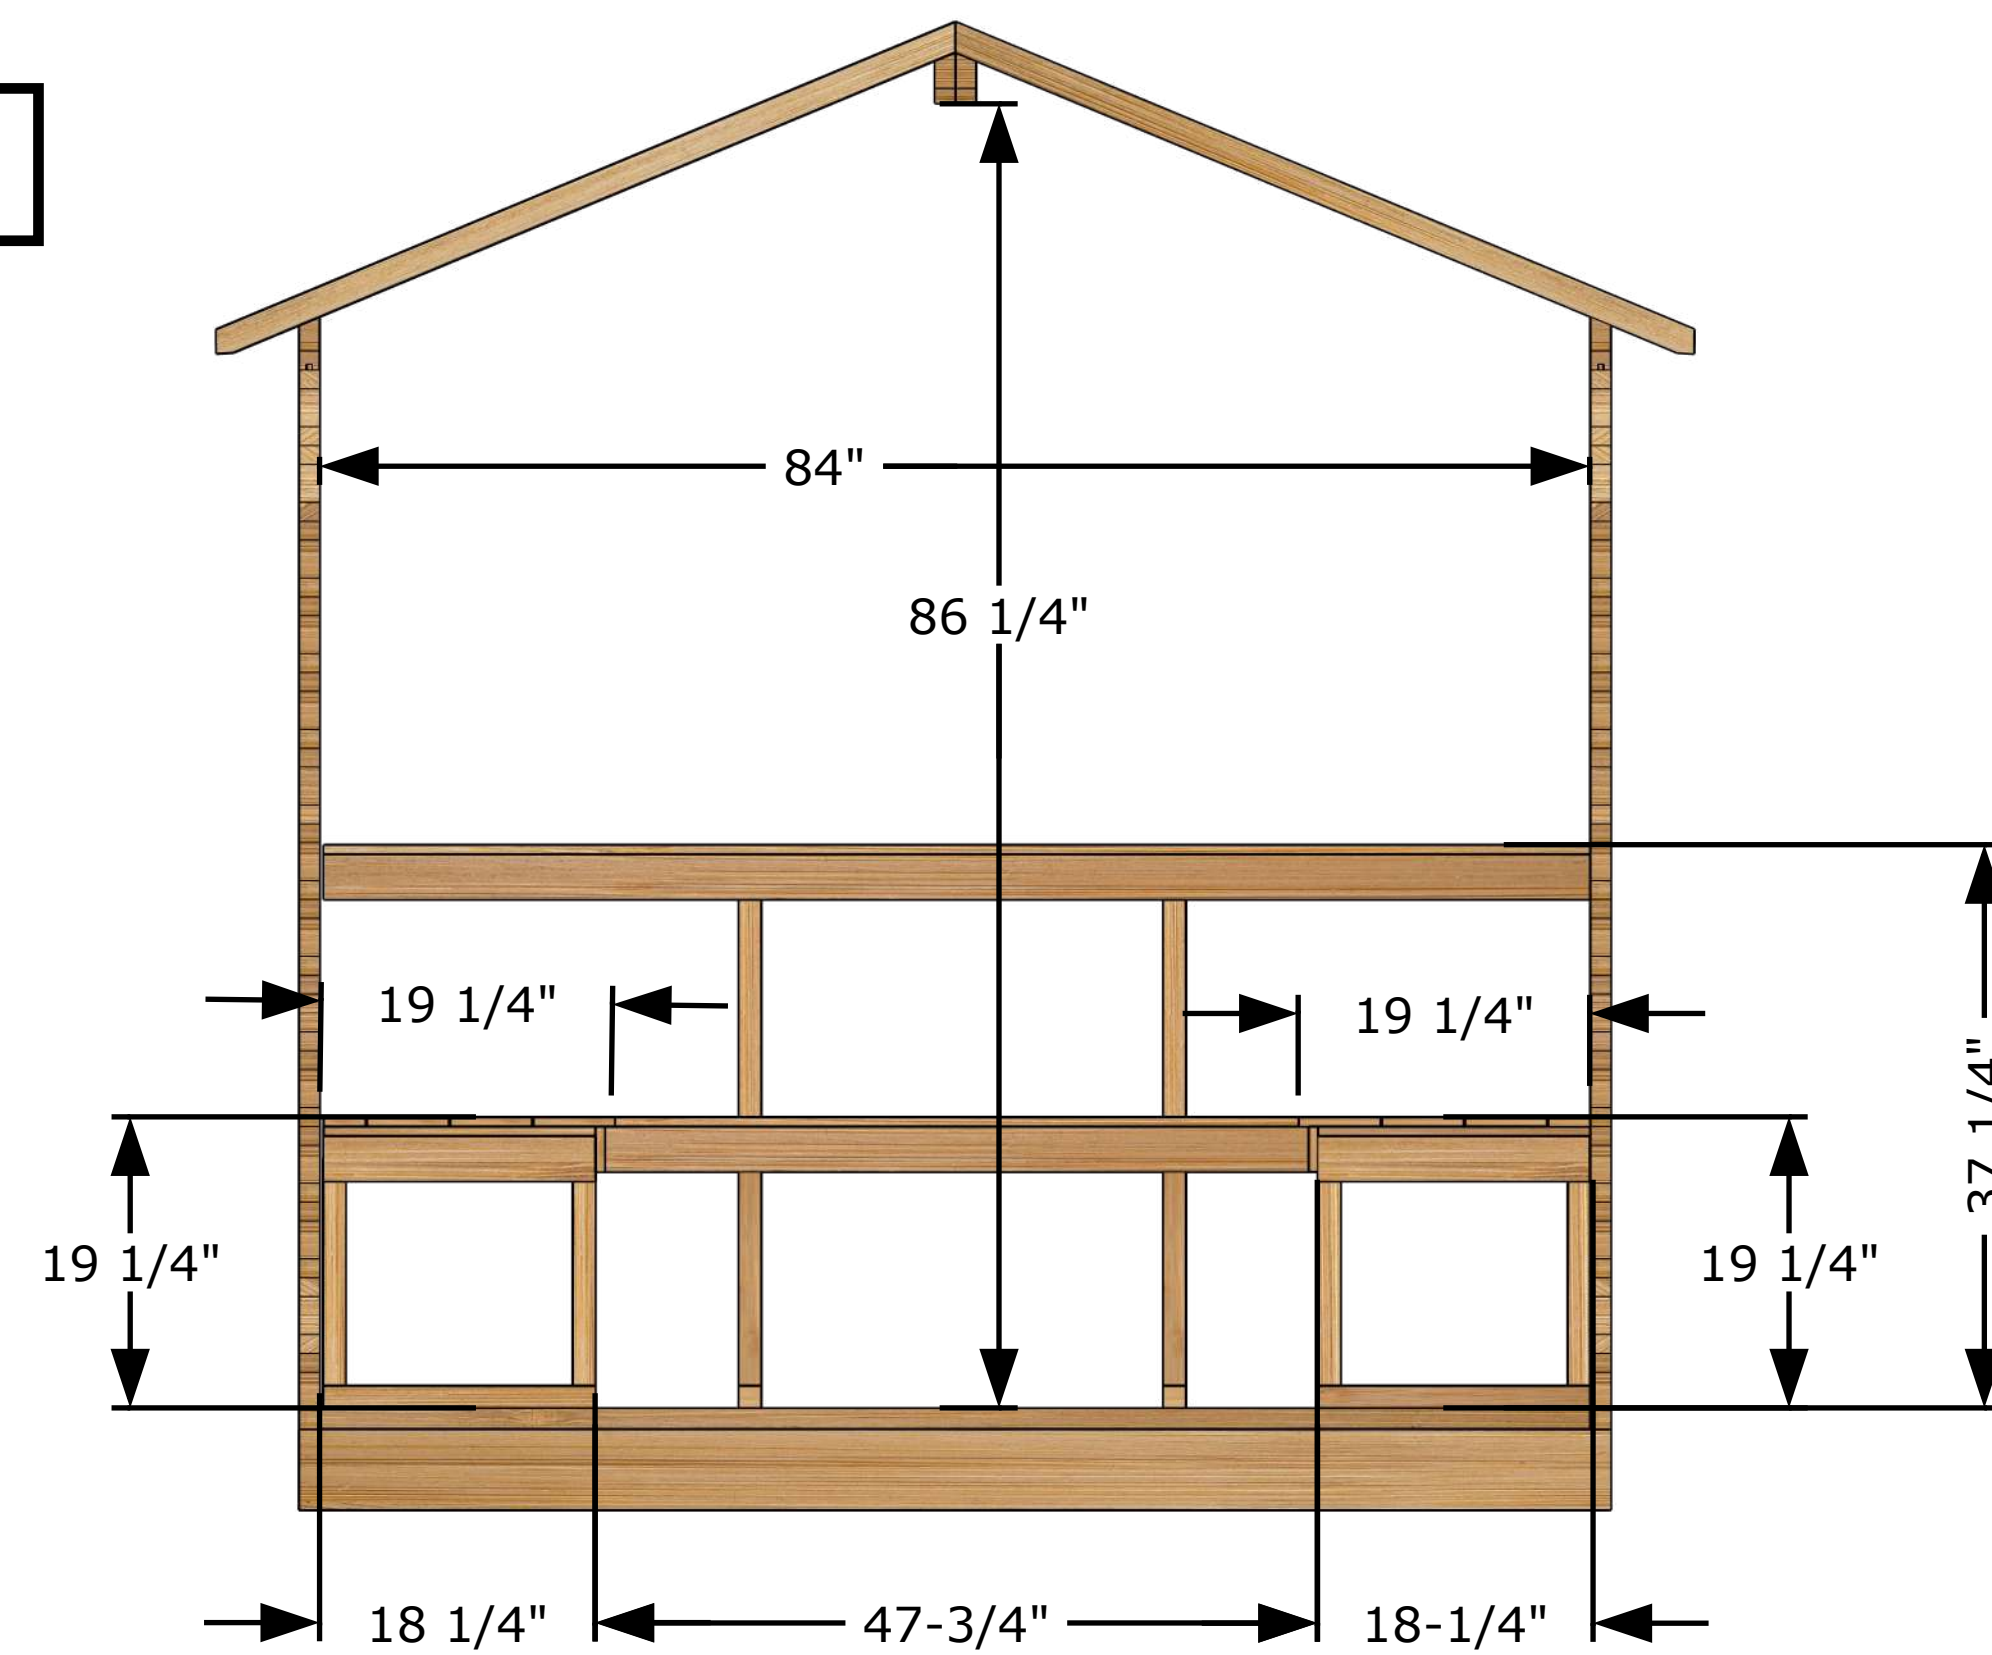

Front View

Back View

Top View

Side View

GEORGIAN CTC88CW Sauna Model
All dimensions in Imperial (Inches)

External Structure Dimensions (Drawing 1 of 3)
Georgian Cabin Sauna with changeroom

April 15, 2025 Tim Marshall

318448 Line NE,
Melancthon, ON
L9V 2K3
(519)923-9813

Front View

Back View

Top View

Side View

GEORGIAN CTC88CW Sauna Model
All dimensions in Imperial (Inches)

General & Internal Dimensions (Drawing 2 of 3)
Georgian Cabin Sauna with changeroom

April 21, 2025 Tim Marshall

318448 Line NE,
Melancton, ON
L9V 2K3
(519)923-9813

Perspective View

Main Structures and Base Material	Eastern White Cedar
Interior and Ceiling Details	Walls and ceiling T&G Boards Eastern White Cedar wood.
Interior Material	Benches made of Eastern White Cedar wood.
Sauna Door and Windows	Door glass is 5 mm thick bronze tempered glass.
	Window is 5 mm bronze tempered glass.
Door Handle	Door handle made of solid wood, keeping the door closed with a magnet.

Front View

Side View