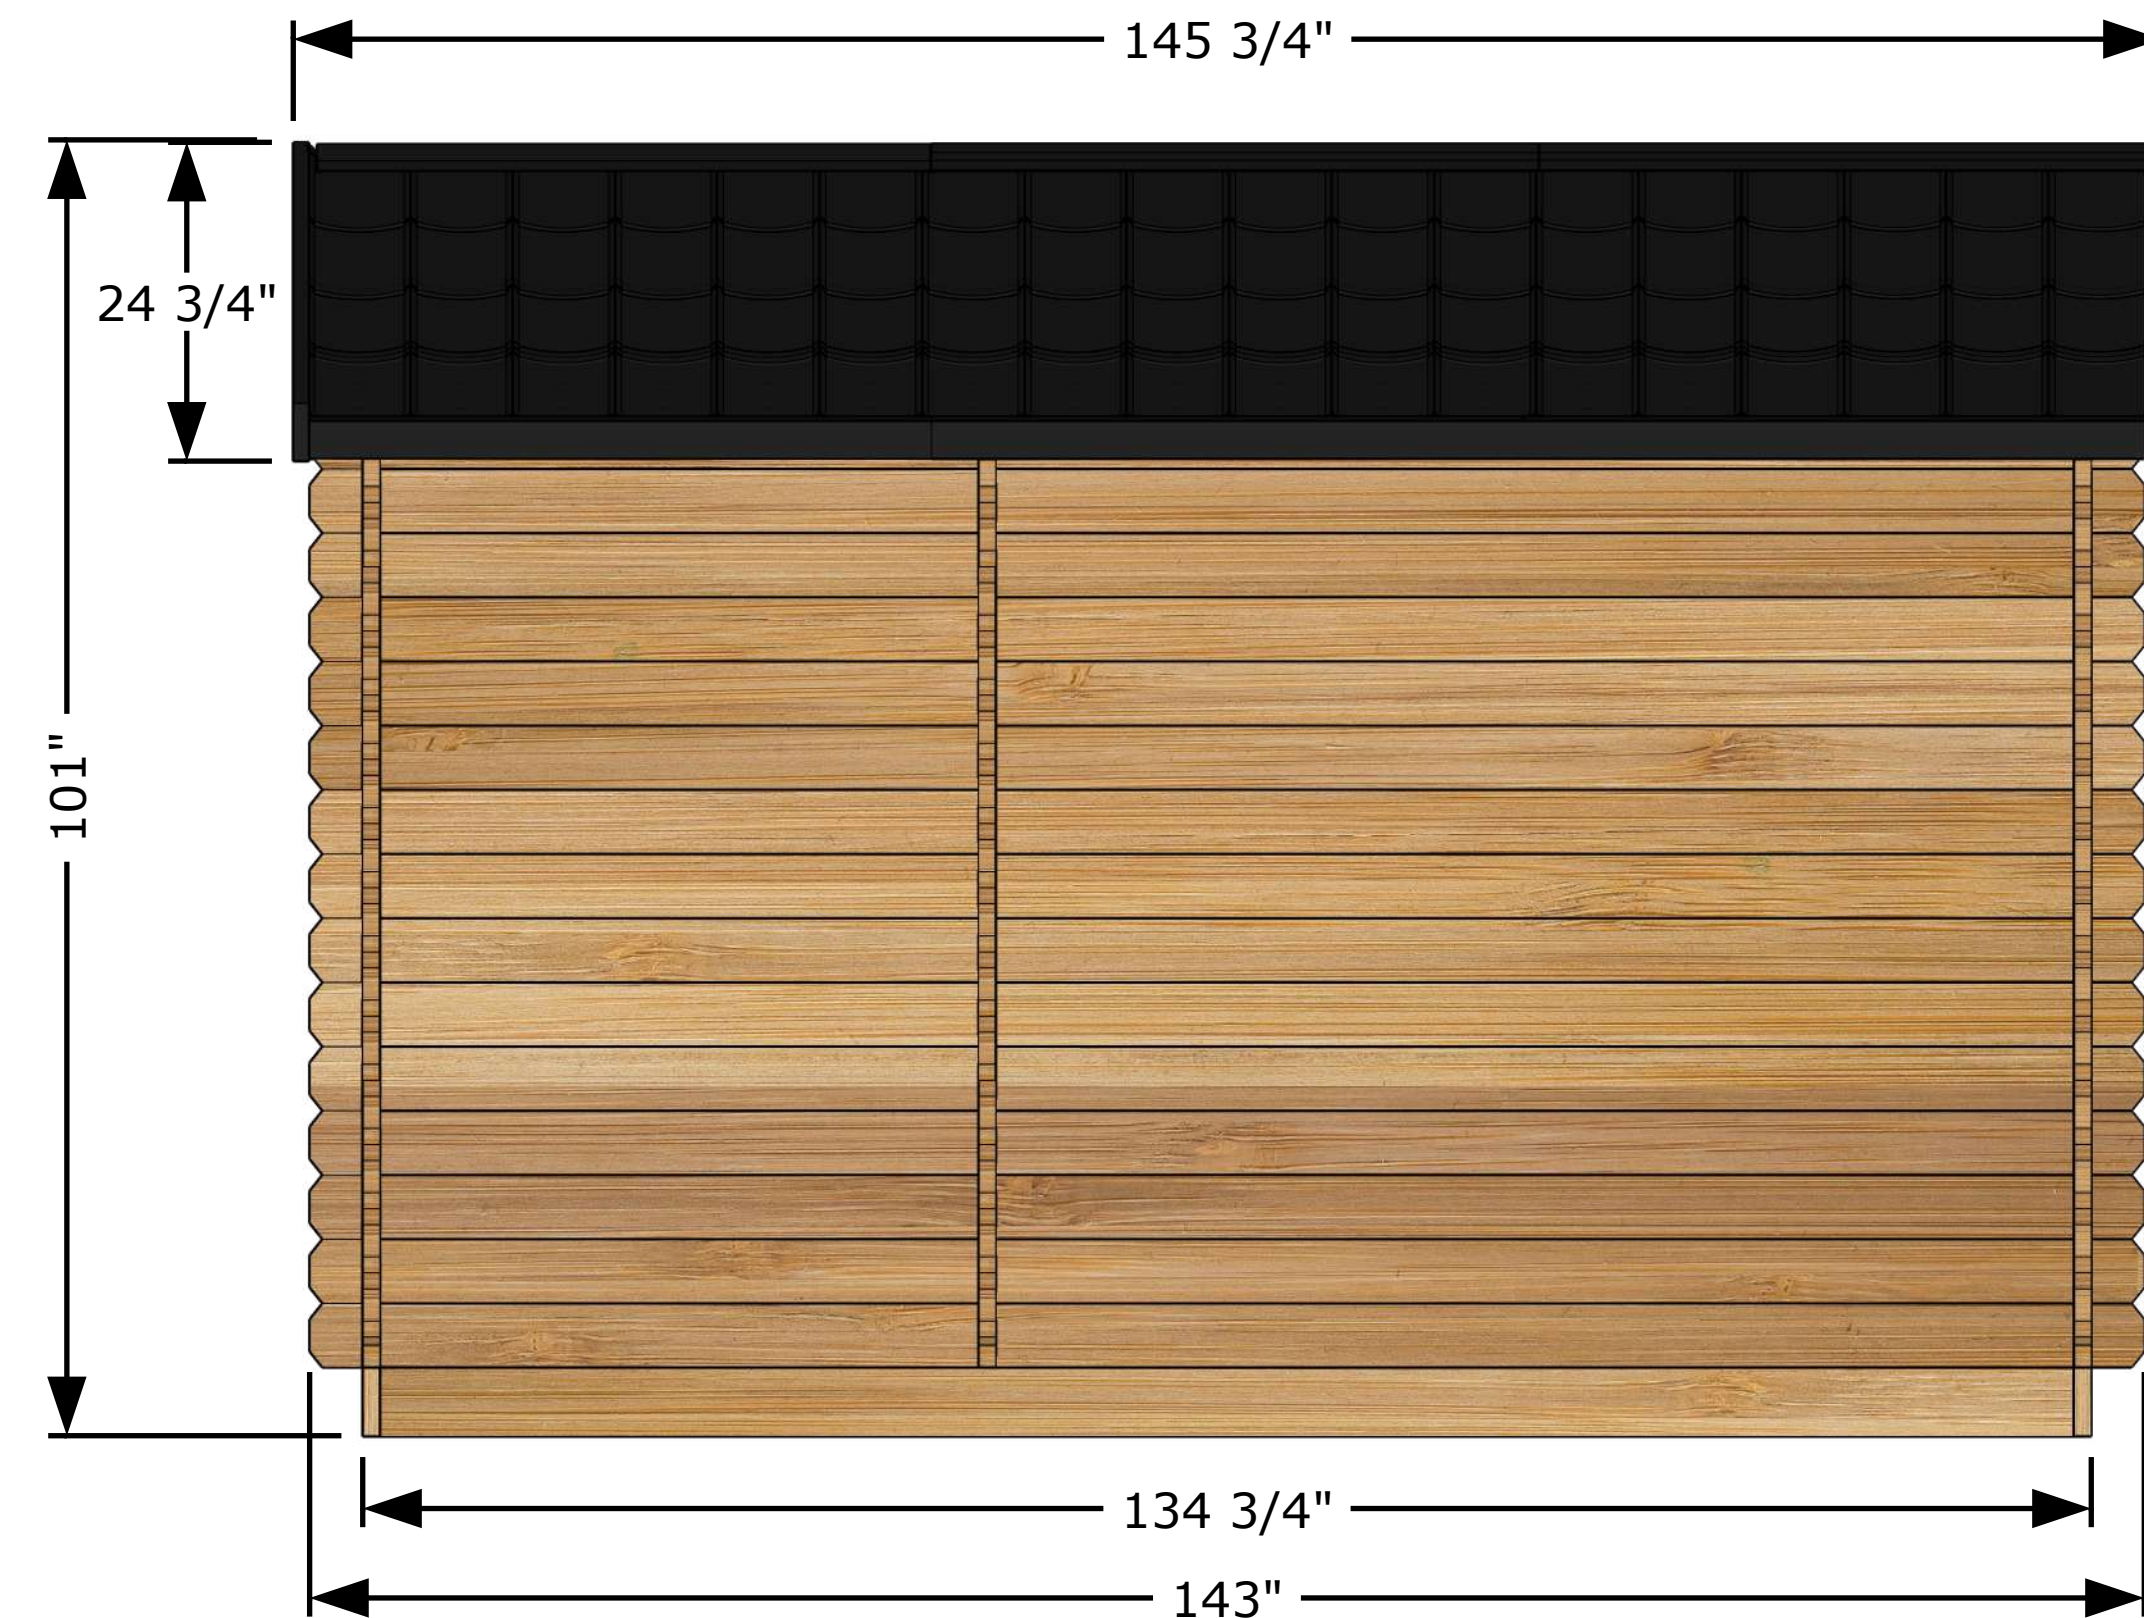

Front View

Back View

Top View

Side View

GEORGIAN CTC88CW Sauna Model
All dimensions in Imperial (Inches)

External Structure Dimensions (Drawing 1 of 3)
Georgian Cabin Sauna with changeroom

April 15, 2025 Tim Marshall

318448 Line NE,
Melancthon, ON
L9V 2K3
(519)923-9813

Front View

Back View

Top View

Side View

GEORGIAN CTC88CW Sauna Model
All dimensions in Imperial (Inches)

General & Internal Dimensions (Drawing 2 of 3)
Georgian Cabin Sauna with changeroom

April 21, 2025 Tim Marshall

318448 Line NE,
Melancton, ON
L9V 2K3
(519)923-9813

Perspective View

Main Structures and Base Material	Eastern White Cedar
Interior and Ceiling Details	Walls and ceiling T&G Boards Eastern White Cedar wood.
Interior Material	Benches made of Eastern White Cedar wood.
Sauna Door and Windows	Door glass is 5 mm thick bronze tempered glass.
	Window is 5 mm bronze tempered glass.
Door Handle	Door handle made of solid wood, keeping the door closed with a magnet.

Front View

Side View