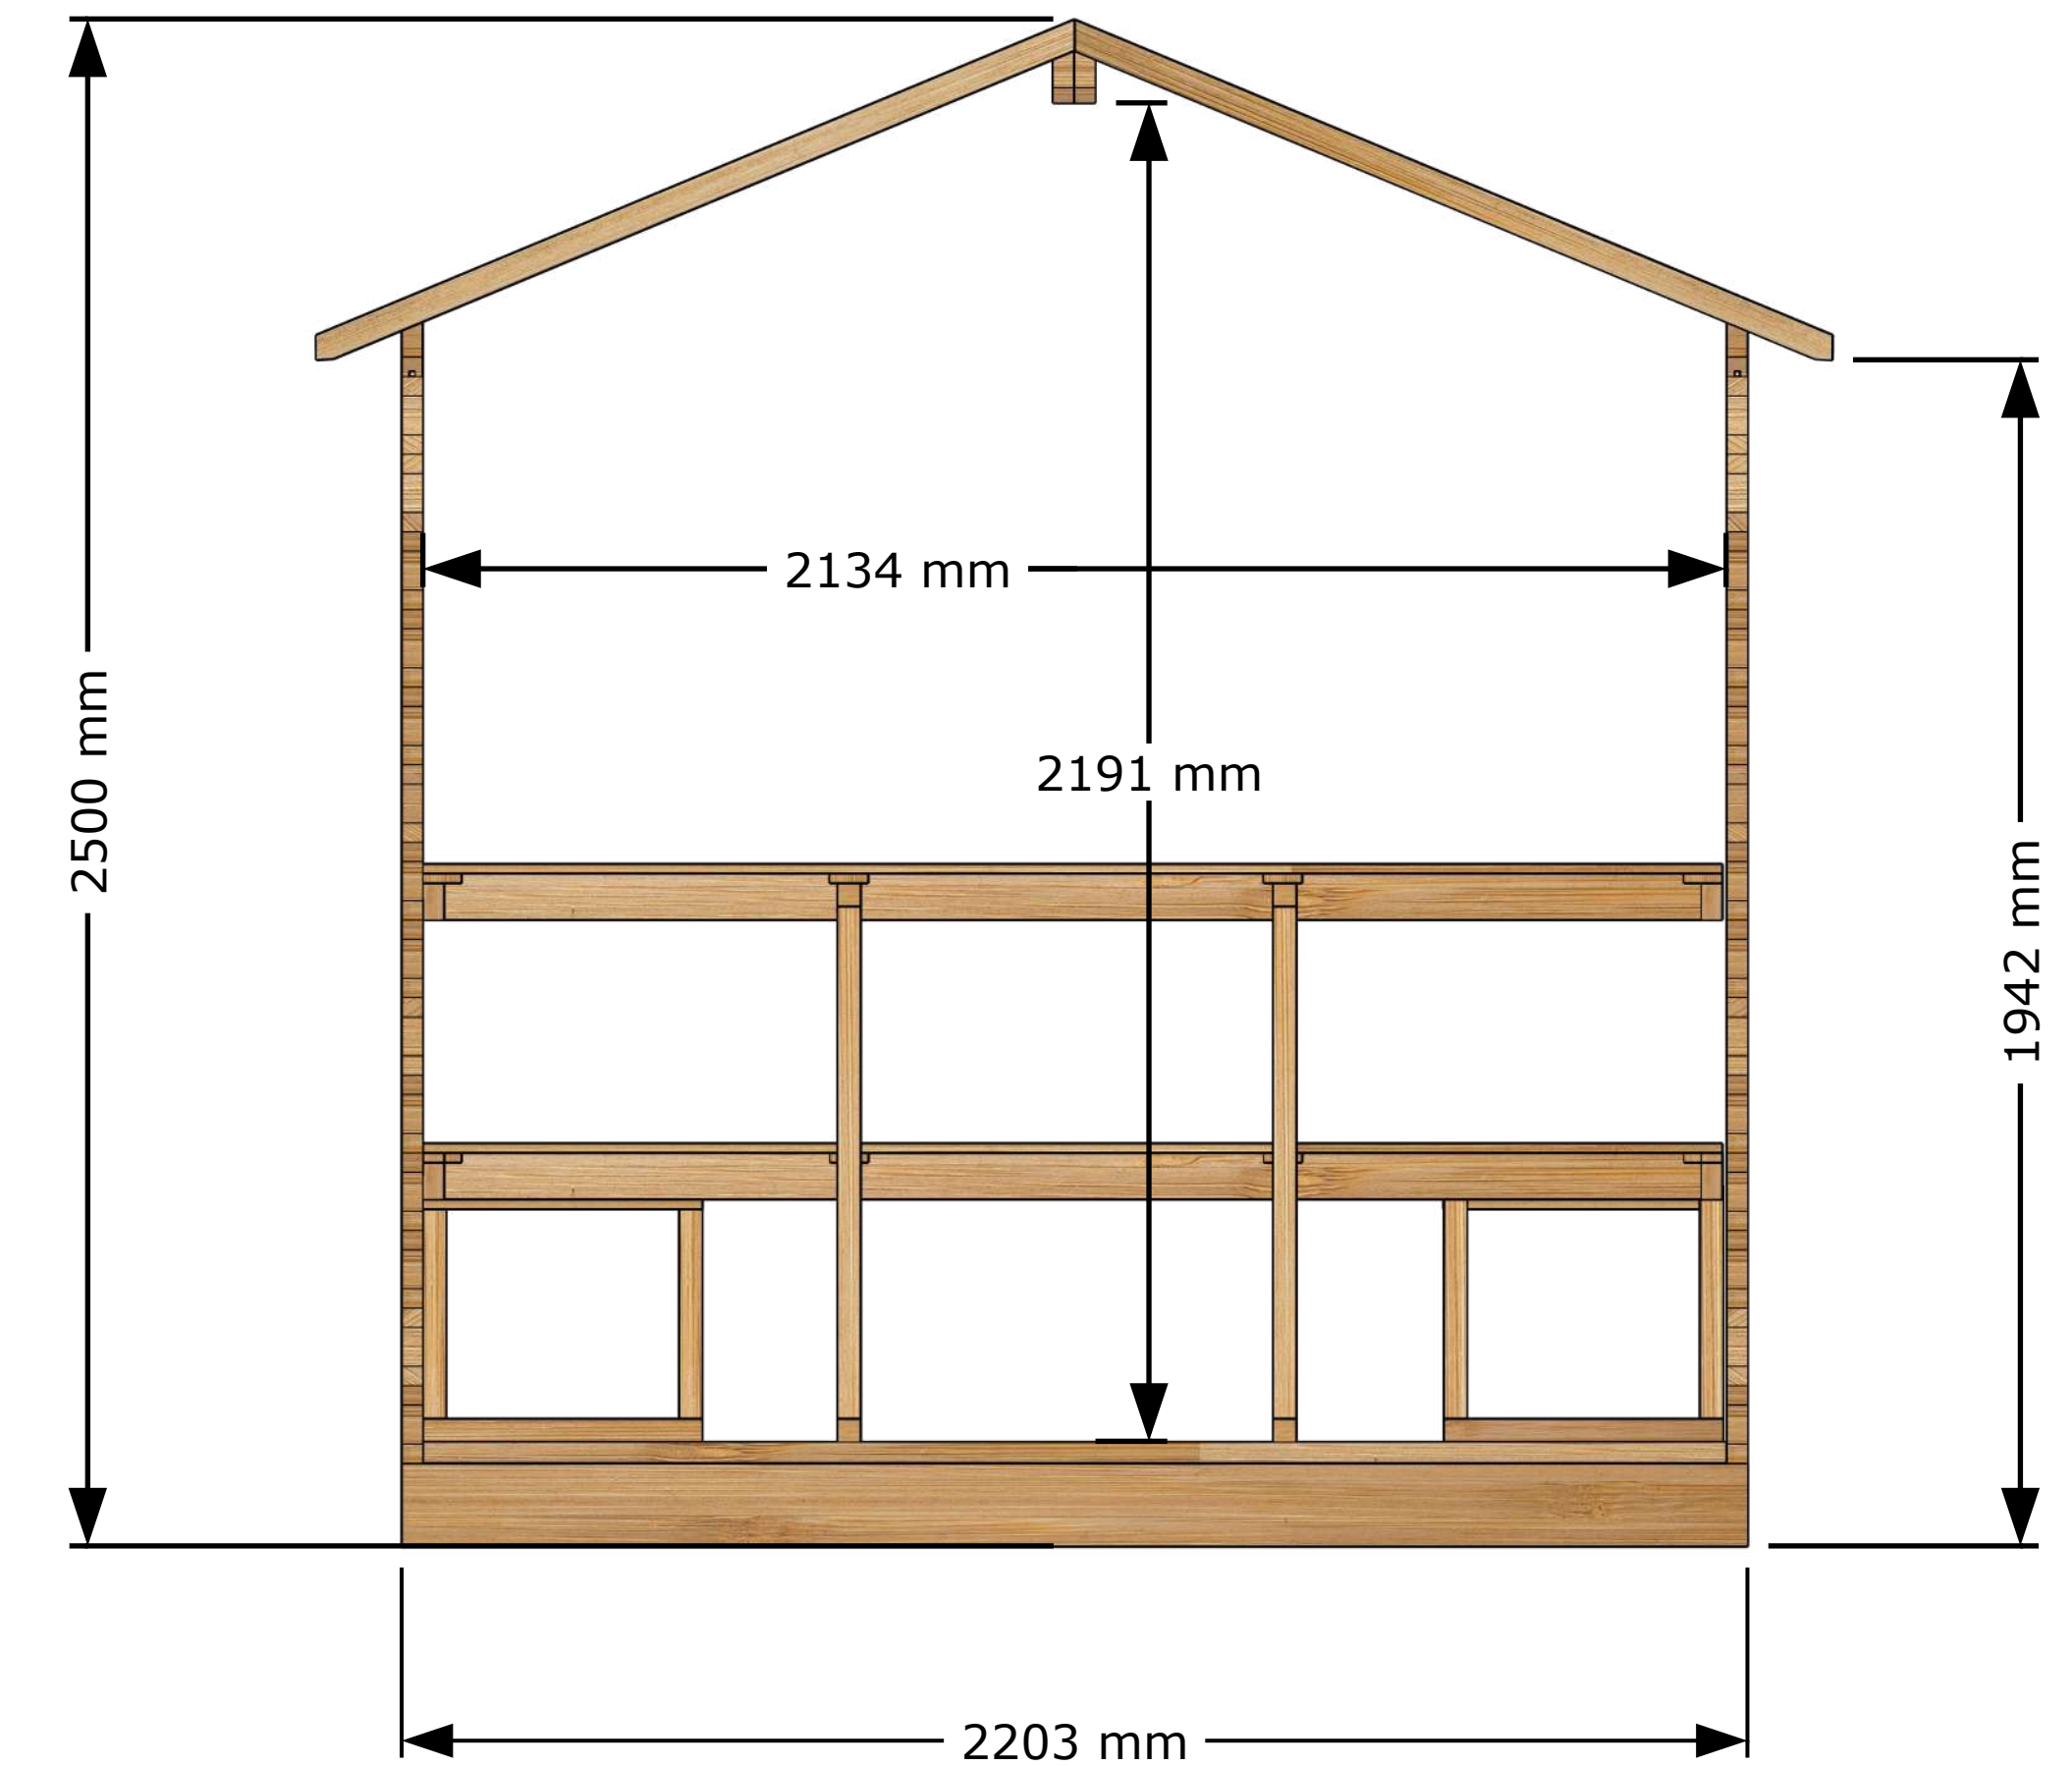

Front View

Back View

Top View

Side View

GEORGIAN CTC88CW Sauna Model
All dimensions in Metric (mm)

External Structure Dimensions (Drawing 1 of 3)
Georgian Cabin Sauna with changeroom

April 15, 2025 Tim Marshall

318448 Line NE,
Melancthon, ON
L9V 2K3
(519)923-9813

Front View

Back View

Top View

Side View

GEORGIAN CTC88CW Sauna Model
All dimensions in Metric (mm)

General & Internal Dimensions (Drawing 2 of 3)
Georgian Cabin Sauna with changeroom

April 21, 2025 Tim Marshall

318448 Line NE,
Melancthon, ON
L9V 2K3
(519)923-9813

Perspective View

Main Structures and Base Material	Eastern White Cedar
Interior and Ceiling Details	Walls and ceiling T&G Boards Eastern White Cedar wood.
Interior Material	Benches made of Eastern White Cedar wood.
Sauna Door and Windows	Door glass is 5 mm thick bronze tempered glass.
	Window is 5 mm bronze tempered glass.
Door Handle	Door handle made of solid wood, keeping the door closed with a magnet.

Front View

Side View