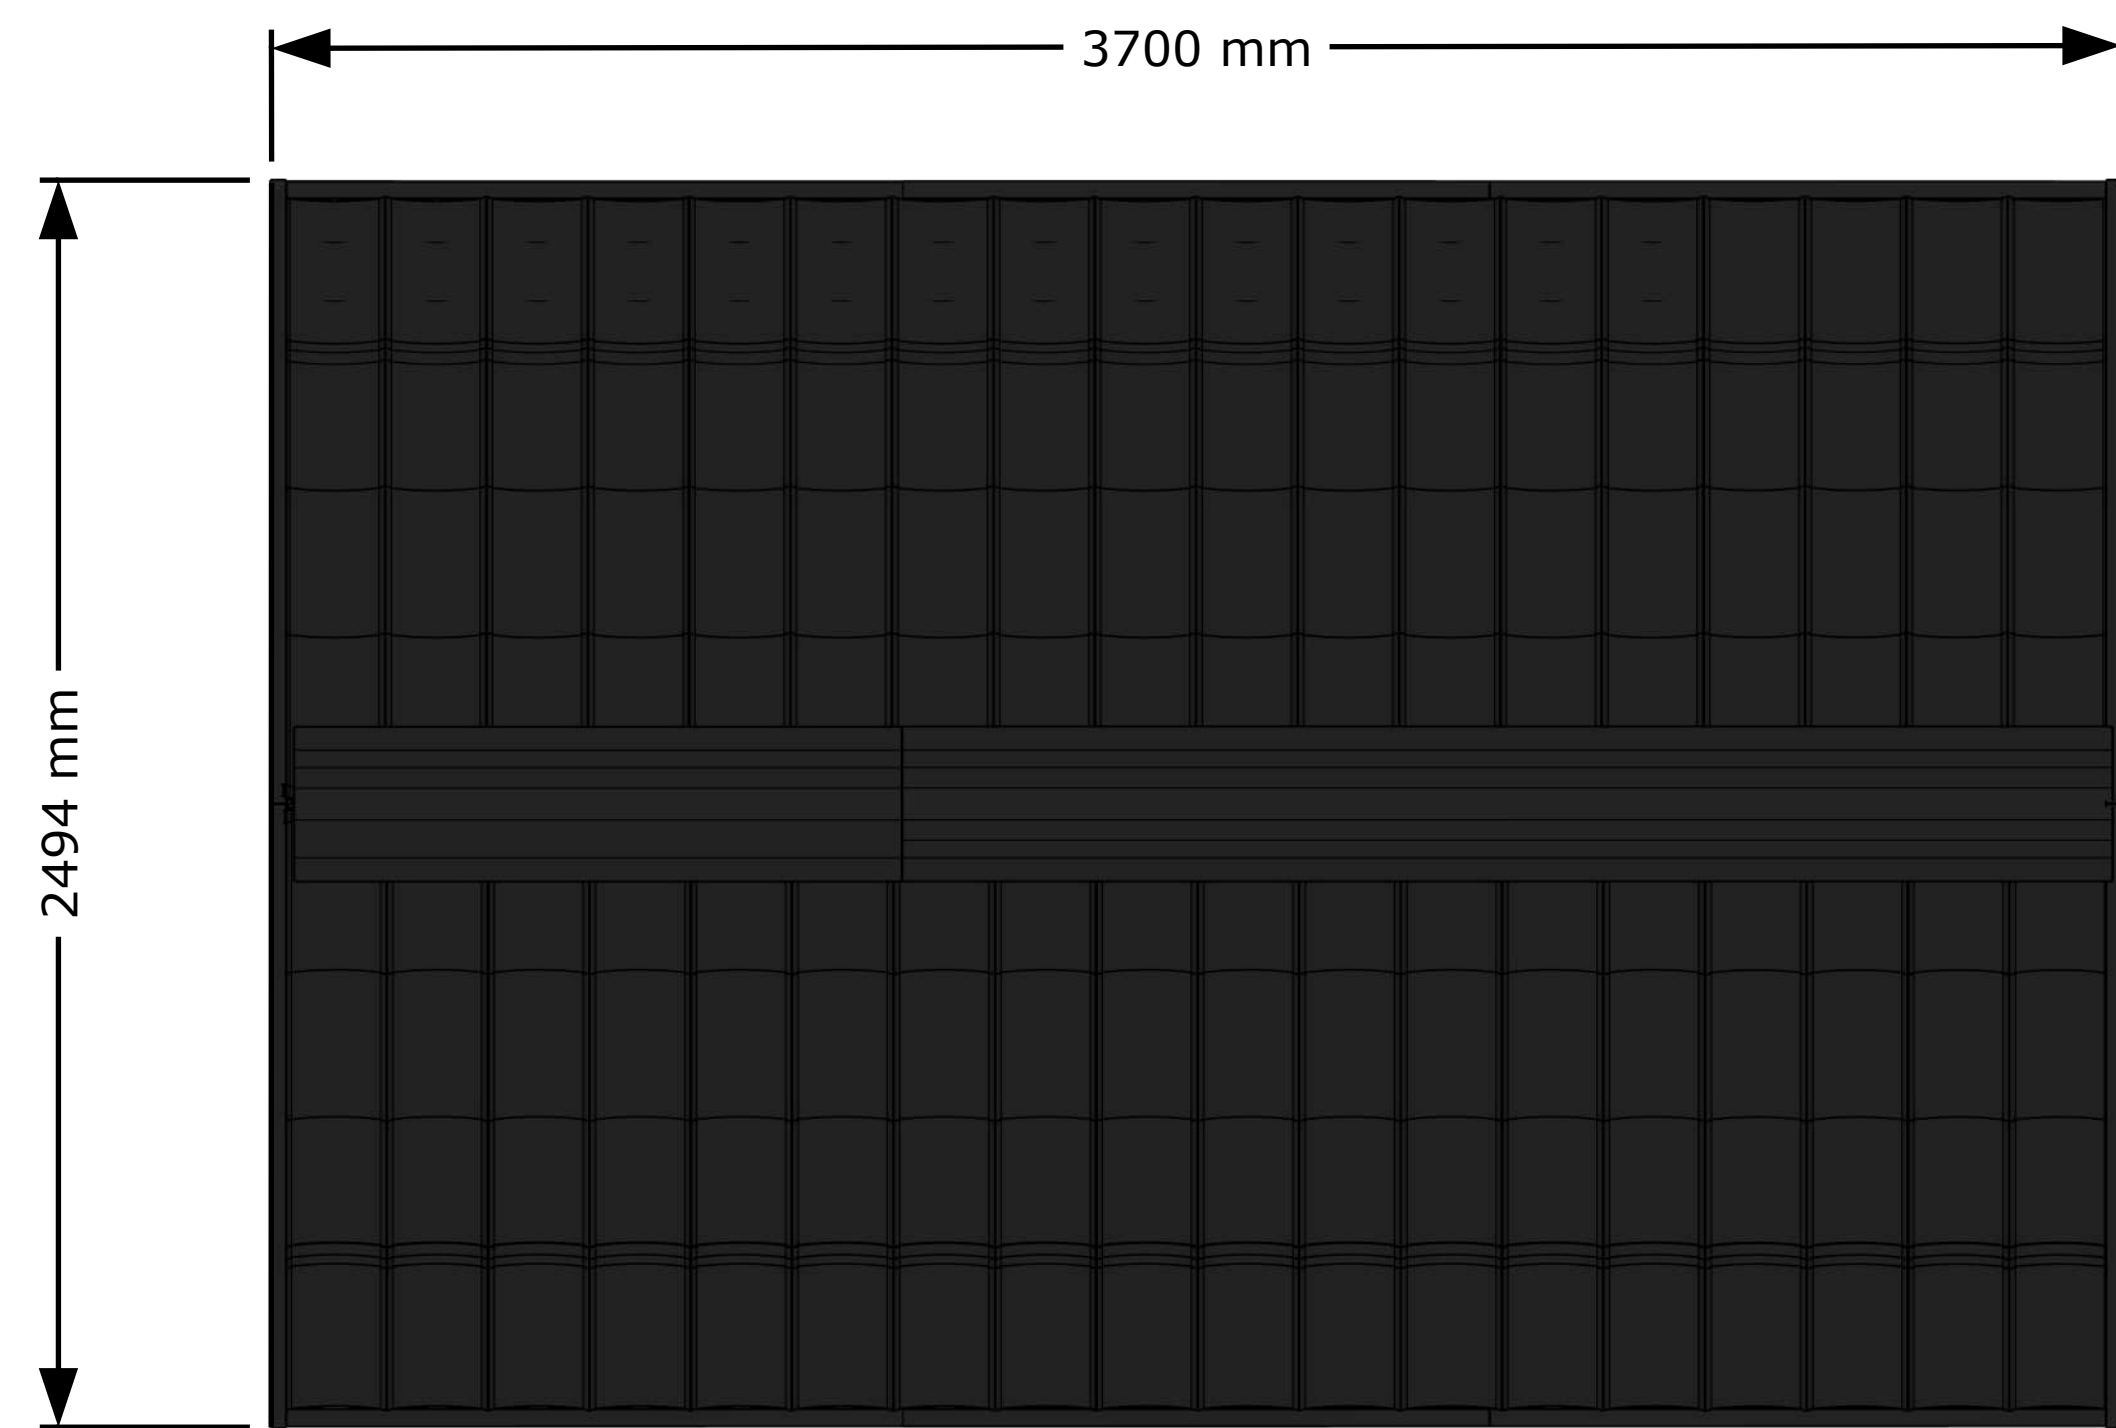

Front View

Back View

Top View

Side View

GEORGIAN CTC88CW Sauna Model
All dimensions in Metric (mm)

External Structure Dimensions (Drawing 1 of 3)
Georgian Cabin Sauna with changeroom

April 15, 2025 Tim Marshall

318448 Line NE,
Melancthon, ON
L9V 2K3
(519)923-9813

Front View

Back View

Top View

Side View

GEORGIAN CTC88CW Sauna Model
All dimensions in Metric (mm)

General & Internal Dimensions (Drawing 2 of 3)
Georgian Cabin Sauna with changeroom

Front View

Side View