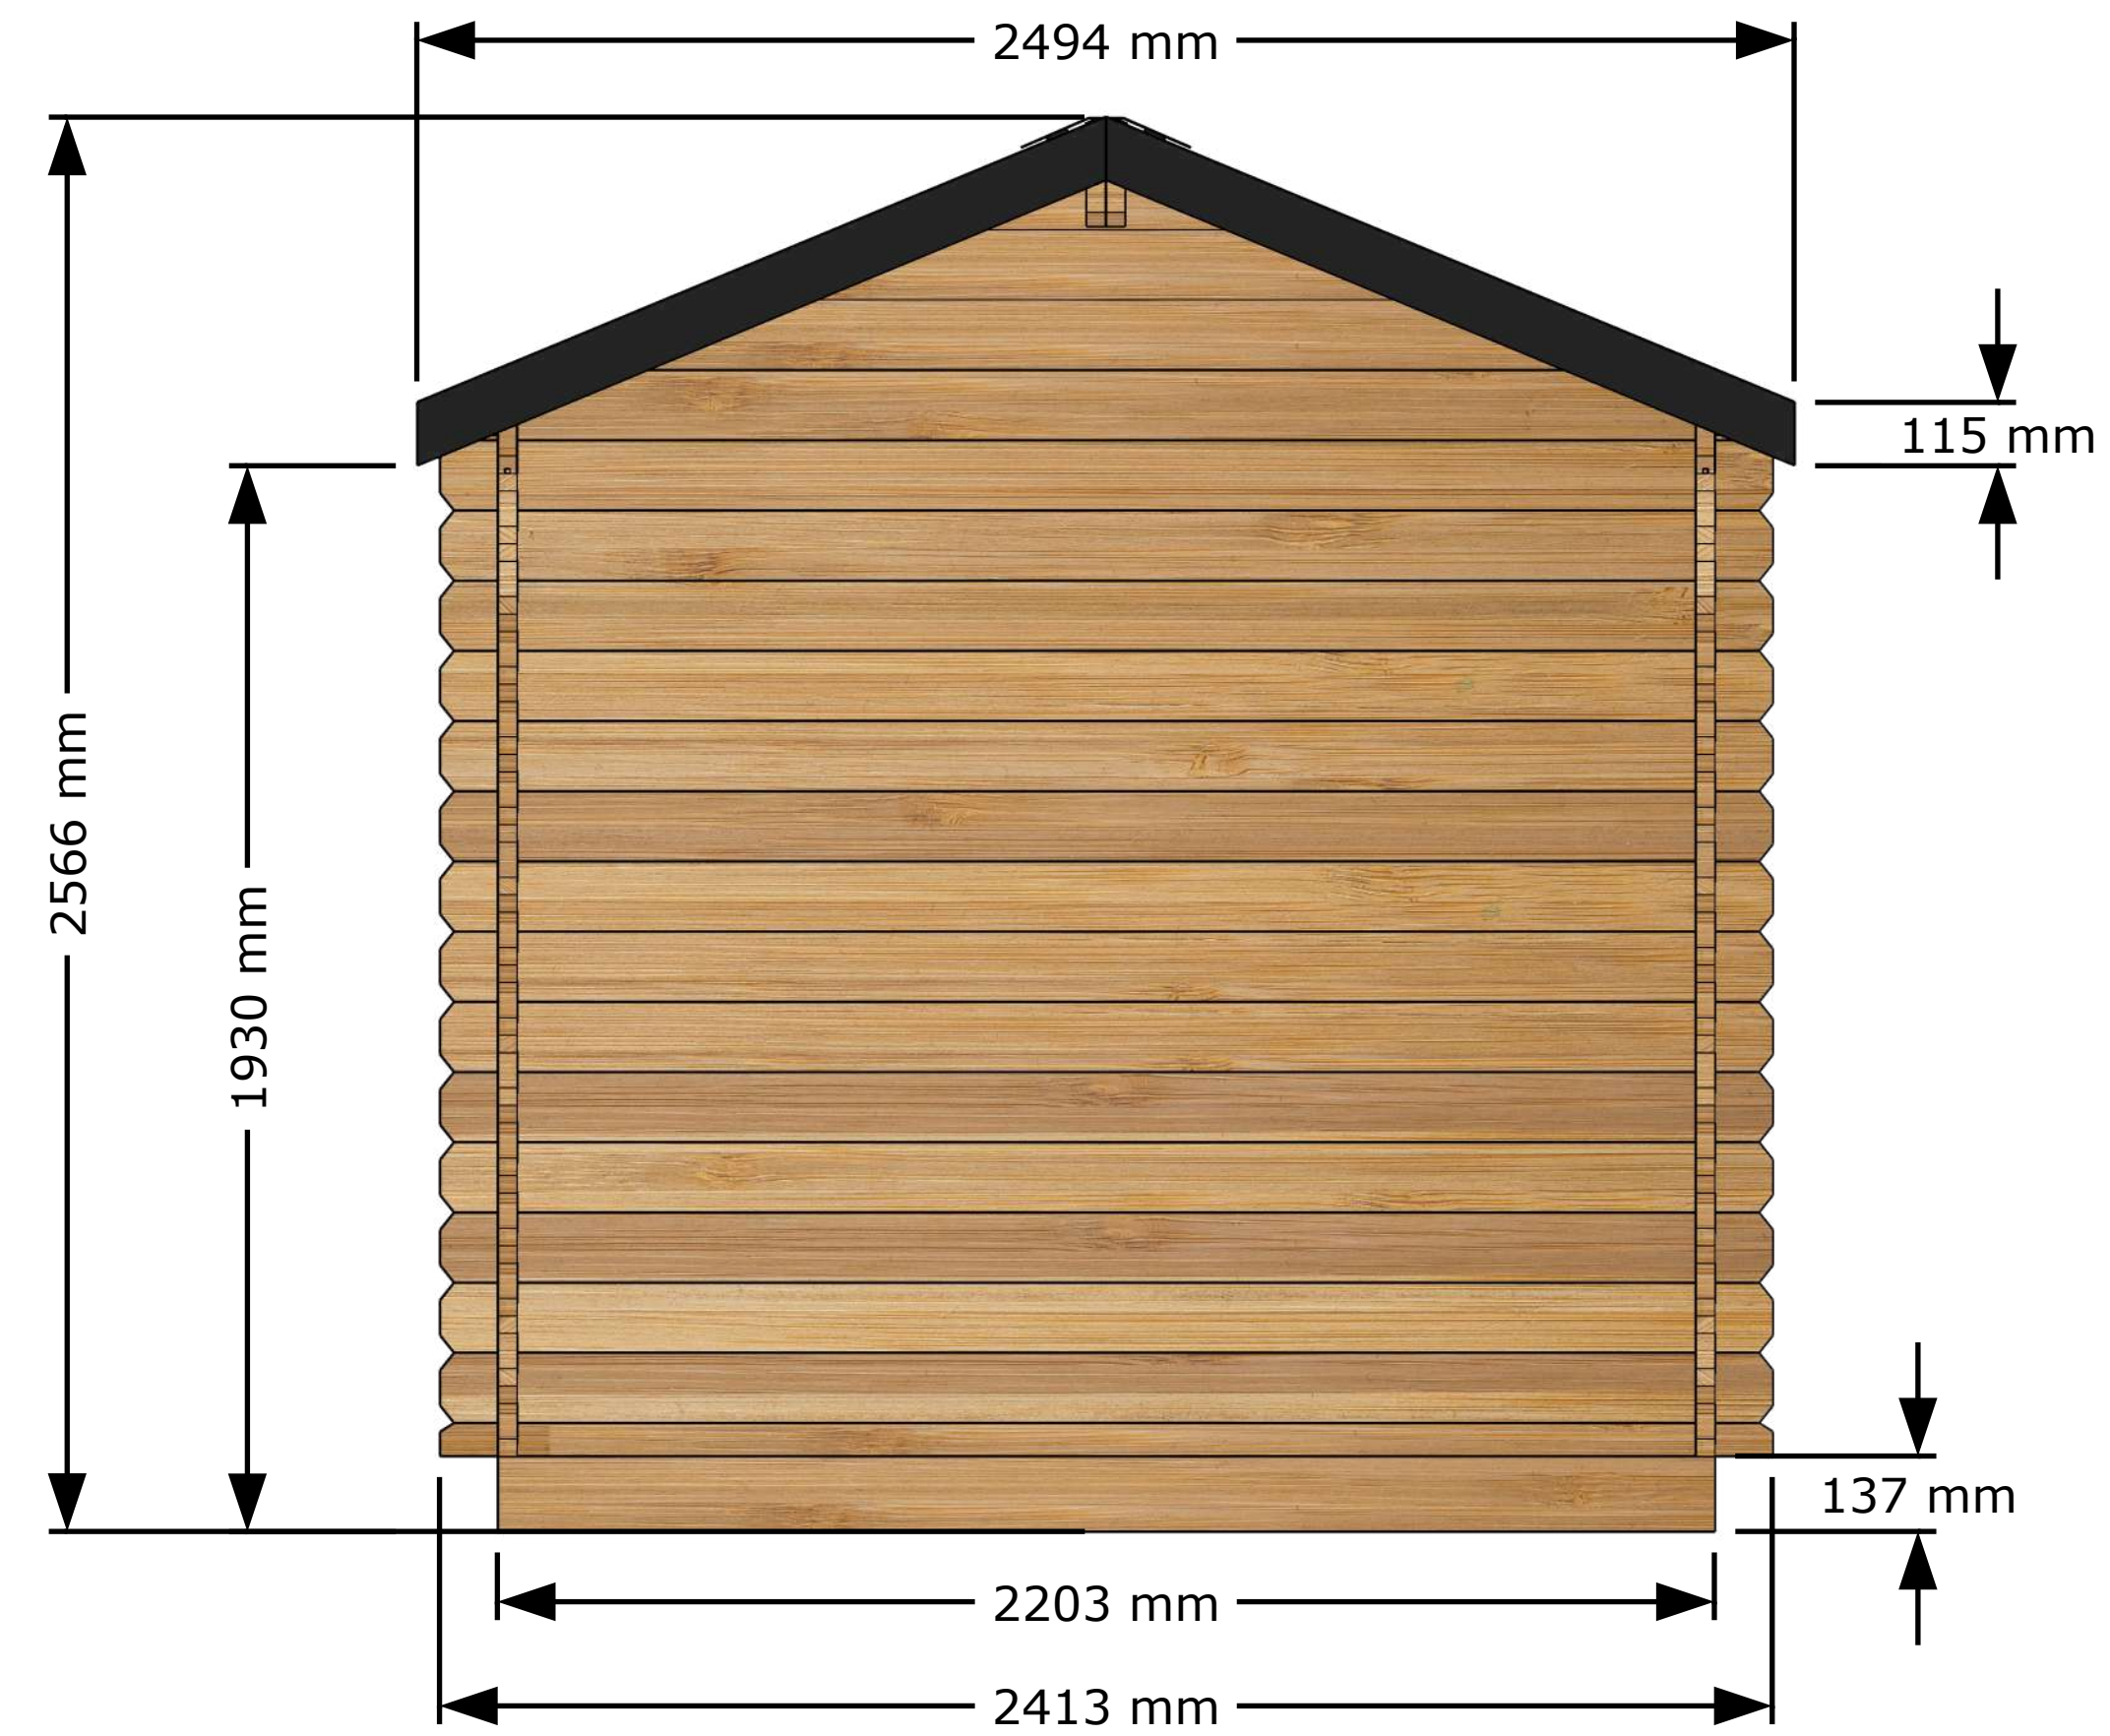

Front View

Back View

Top View

Side View

GEORGIAN CTC88CW Sauna Model
All dimensions in Metric (mm)

External Structure Dimensions (Drawing 1 of 3)
Georgian Cabin Sauna with changeroom

April 15, 2025 Tim Marshall

318448 Line NE,
Melancthon, ON
L9V 2K3
(519)923-9813

Front View

Back View

Top View

Side View

GEORGIAN CTC88CW Sauna Model
All dimensions in Metric (mm)

General & Internal Dimensions (Drawing 2 of 3)
Georgian Cabin Sauna with changeroom

April 21, 2025 Tim Marshall

318448 Line NE,
Melancthon, ON
L9V 2K3
(519)923-9813

Perspective View

Main Structures and Base Material	Eastern White Cedar
Interior and Ceiling Details	Walls and ceiling T&G Boards Eastern White Cedar wood.
Interior Material	Benches made of Eastern White Cedar wood.
Sauna Door and Windows	Door glass is 5 mm thick bronze tempered glass.
	Window is 5 mm bronze tempered glass.
Door Handle	Door handle made of solid wood, keeping the door closed with a magnet.

Front View

Side View