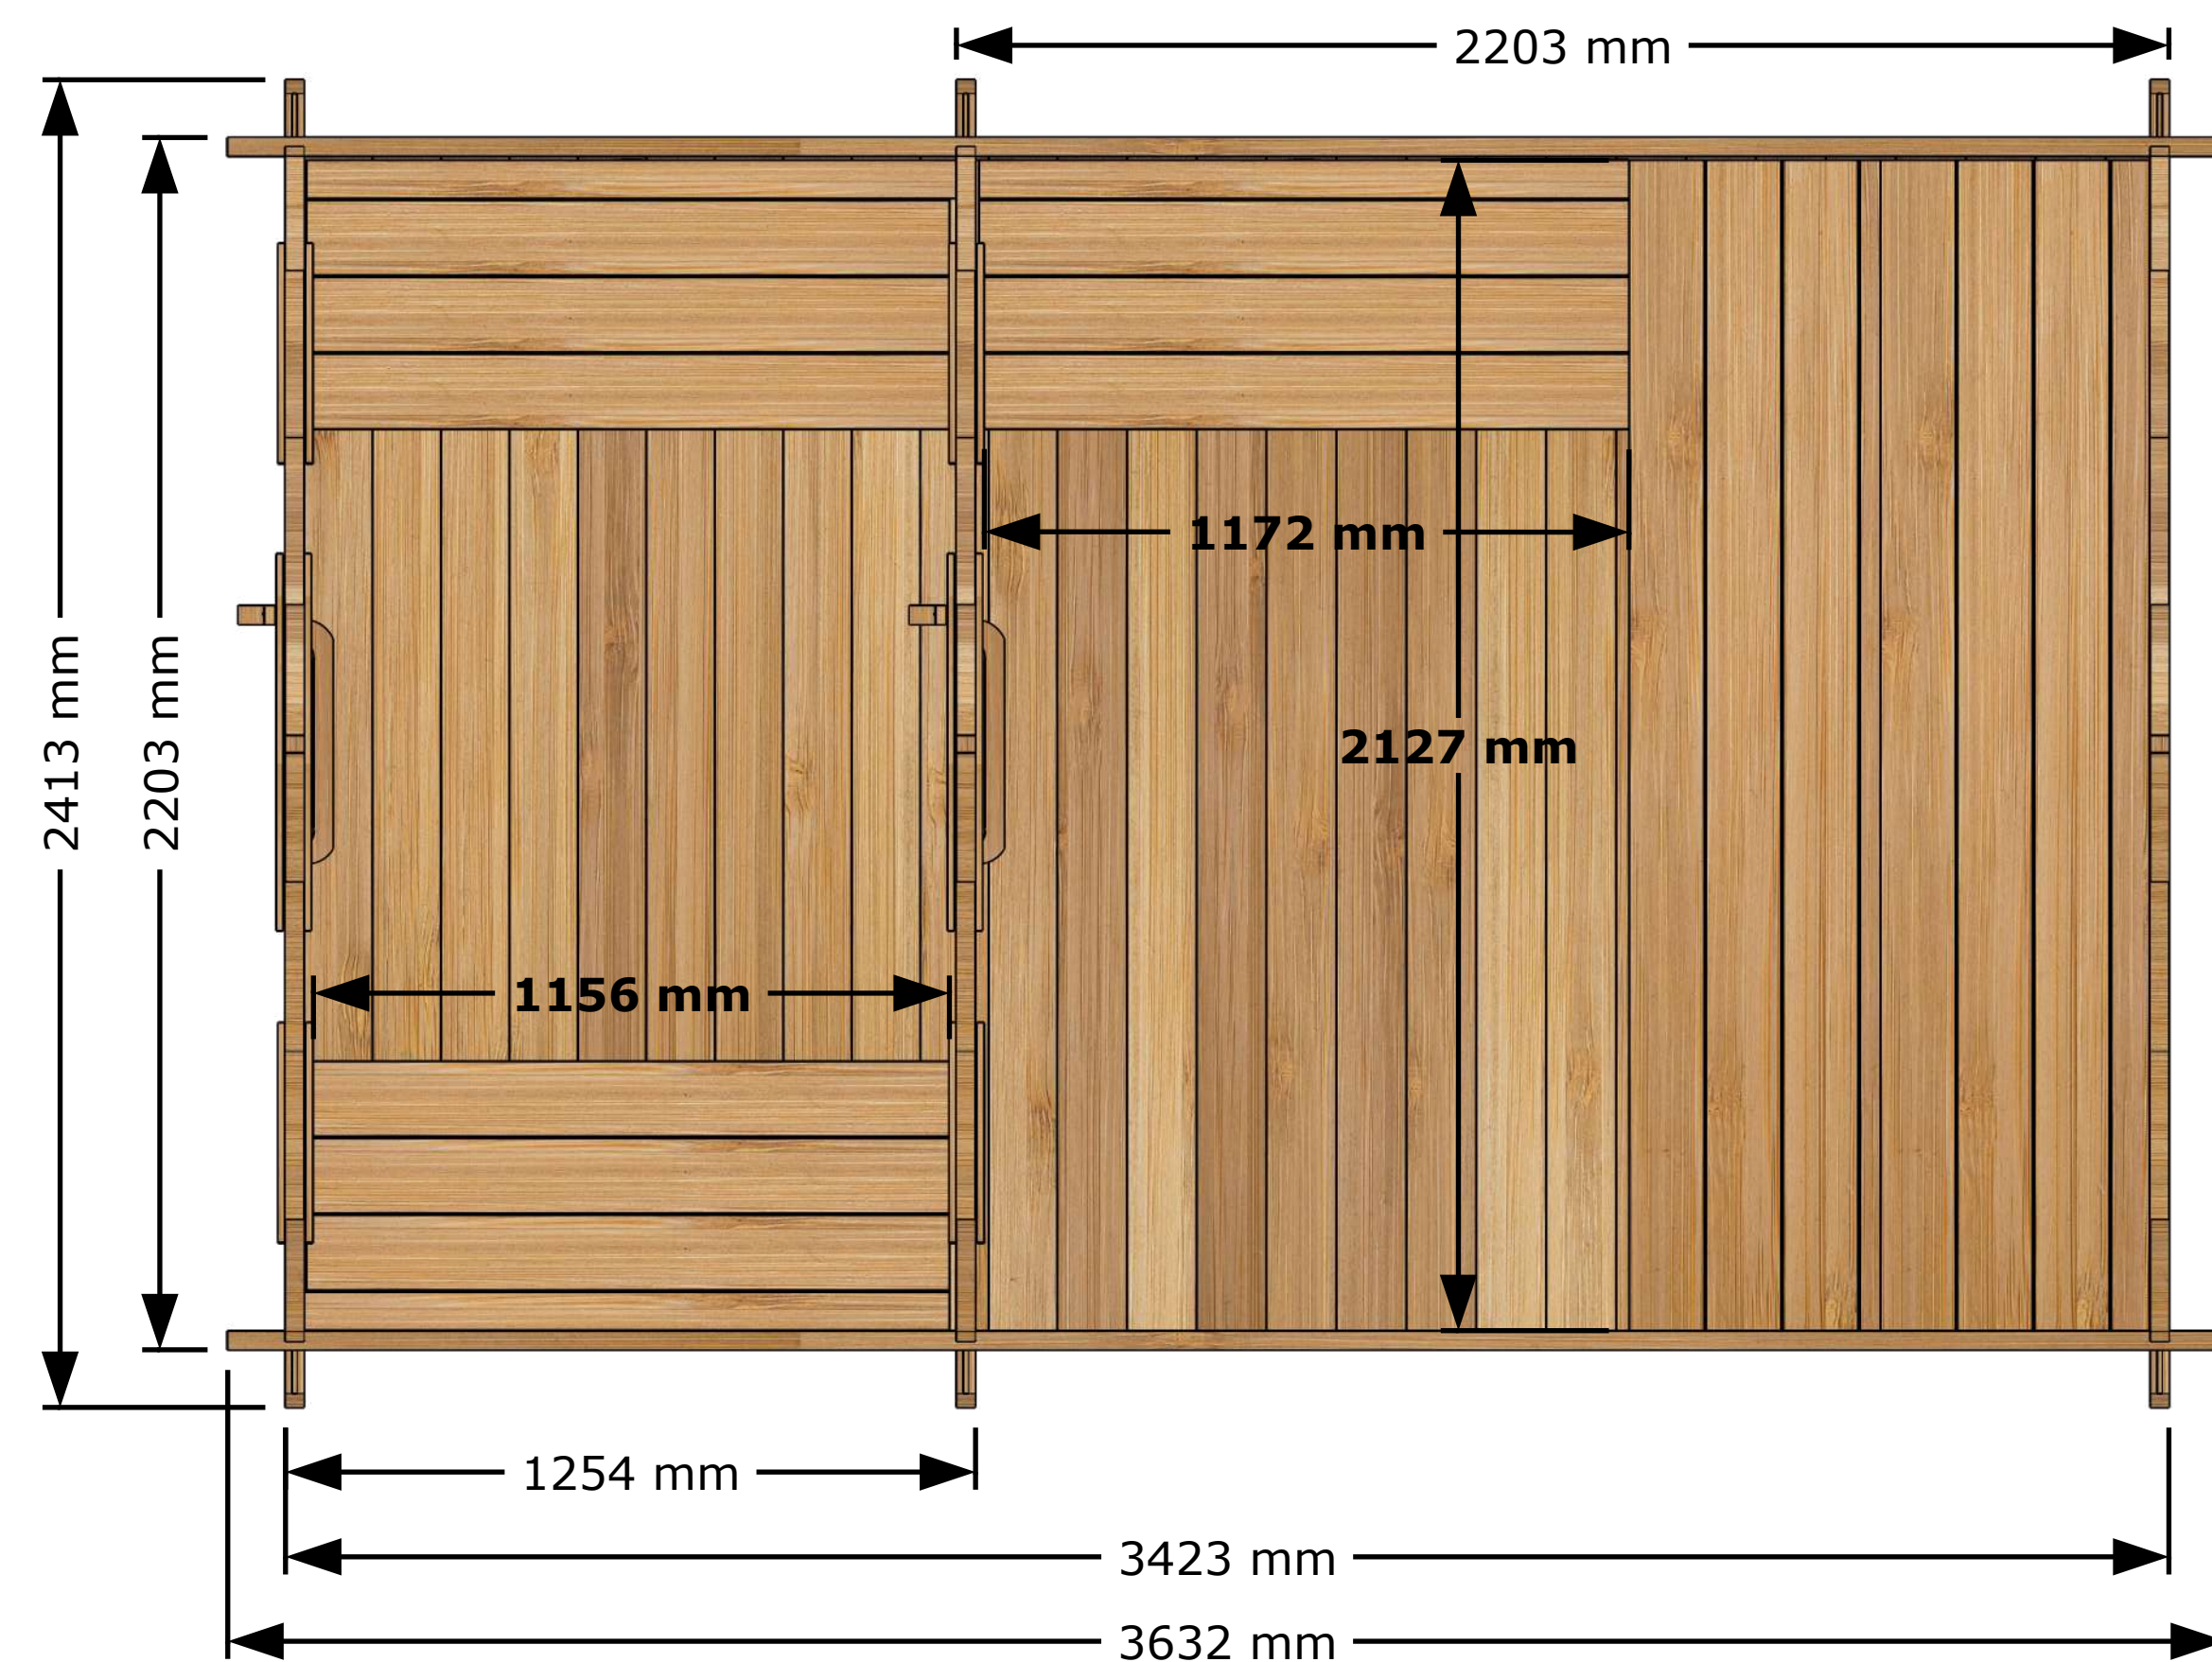

Front View

Back View

Top View

Side View

GEORGIAN CTC88CW Sauna Model
All dimensions in Metric (mm)

External Structure Dimensions (Drawing 1 of 3)
Georgian Cabin Sauna with changeroom

April 15, 2025 Tim Marshall

318448 Line NE,
Melancthon, ON
L9V 2K3
(519)923-9813

Front View

Back View

Top View

Side View

GEORGIAN CTC88CW Sauna Model
All dimensions in Metric (mm)

General & Internal Dimensions (Drawing 2 of 3)
Georgian Cabin Sauna with changeroom

April 21, 2025 Tim Marshall

318448 Line NE,
Melancthon, ON
L9V 2K3
(519)923-9813

Perspective View

Main Structures and Base Material	Eastern White Cedar
Interior and Ceiling Details	Walls and ceiling T&G Boards Eastern White Cedar wood.
Interior Material	Benches made of Eastern White Cedar wood.
Sauna Door and Windows	Door glass is 5 mm thick bronze tempered glass.
	Window is 5 mm bronze tempered glass.
Door Handle	Door handle made of solid wood, keeping the door closed with a magnet.

Front View

Side View