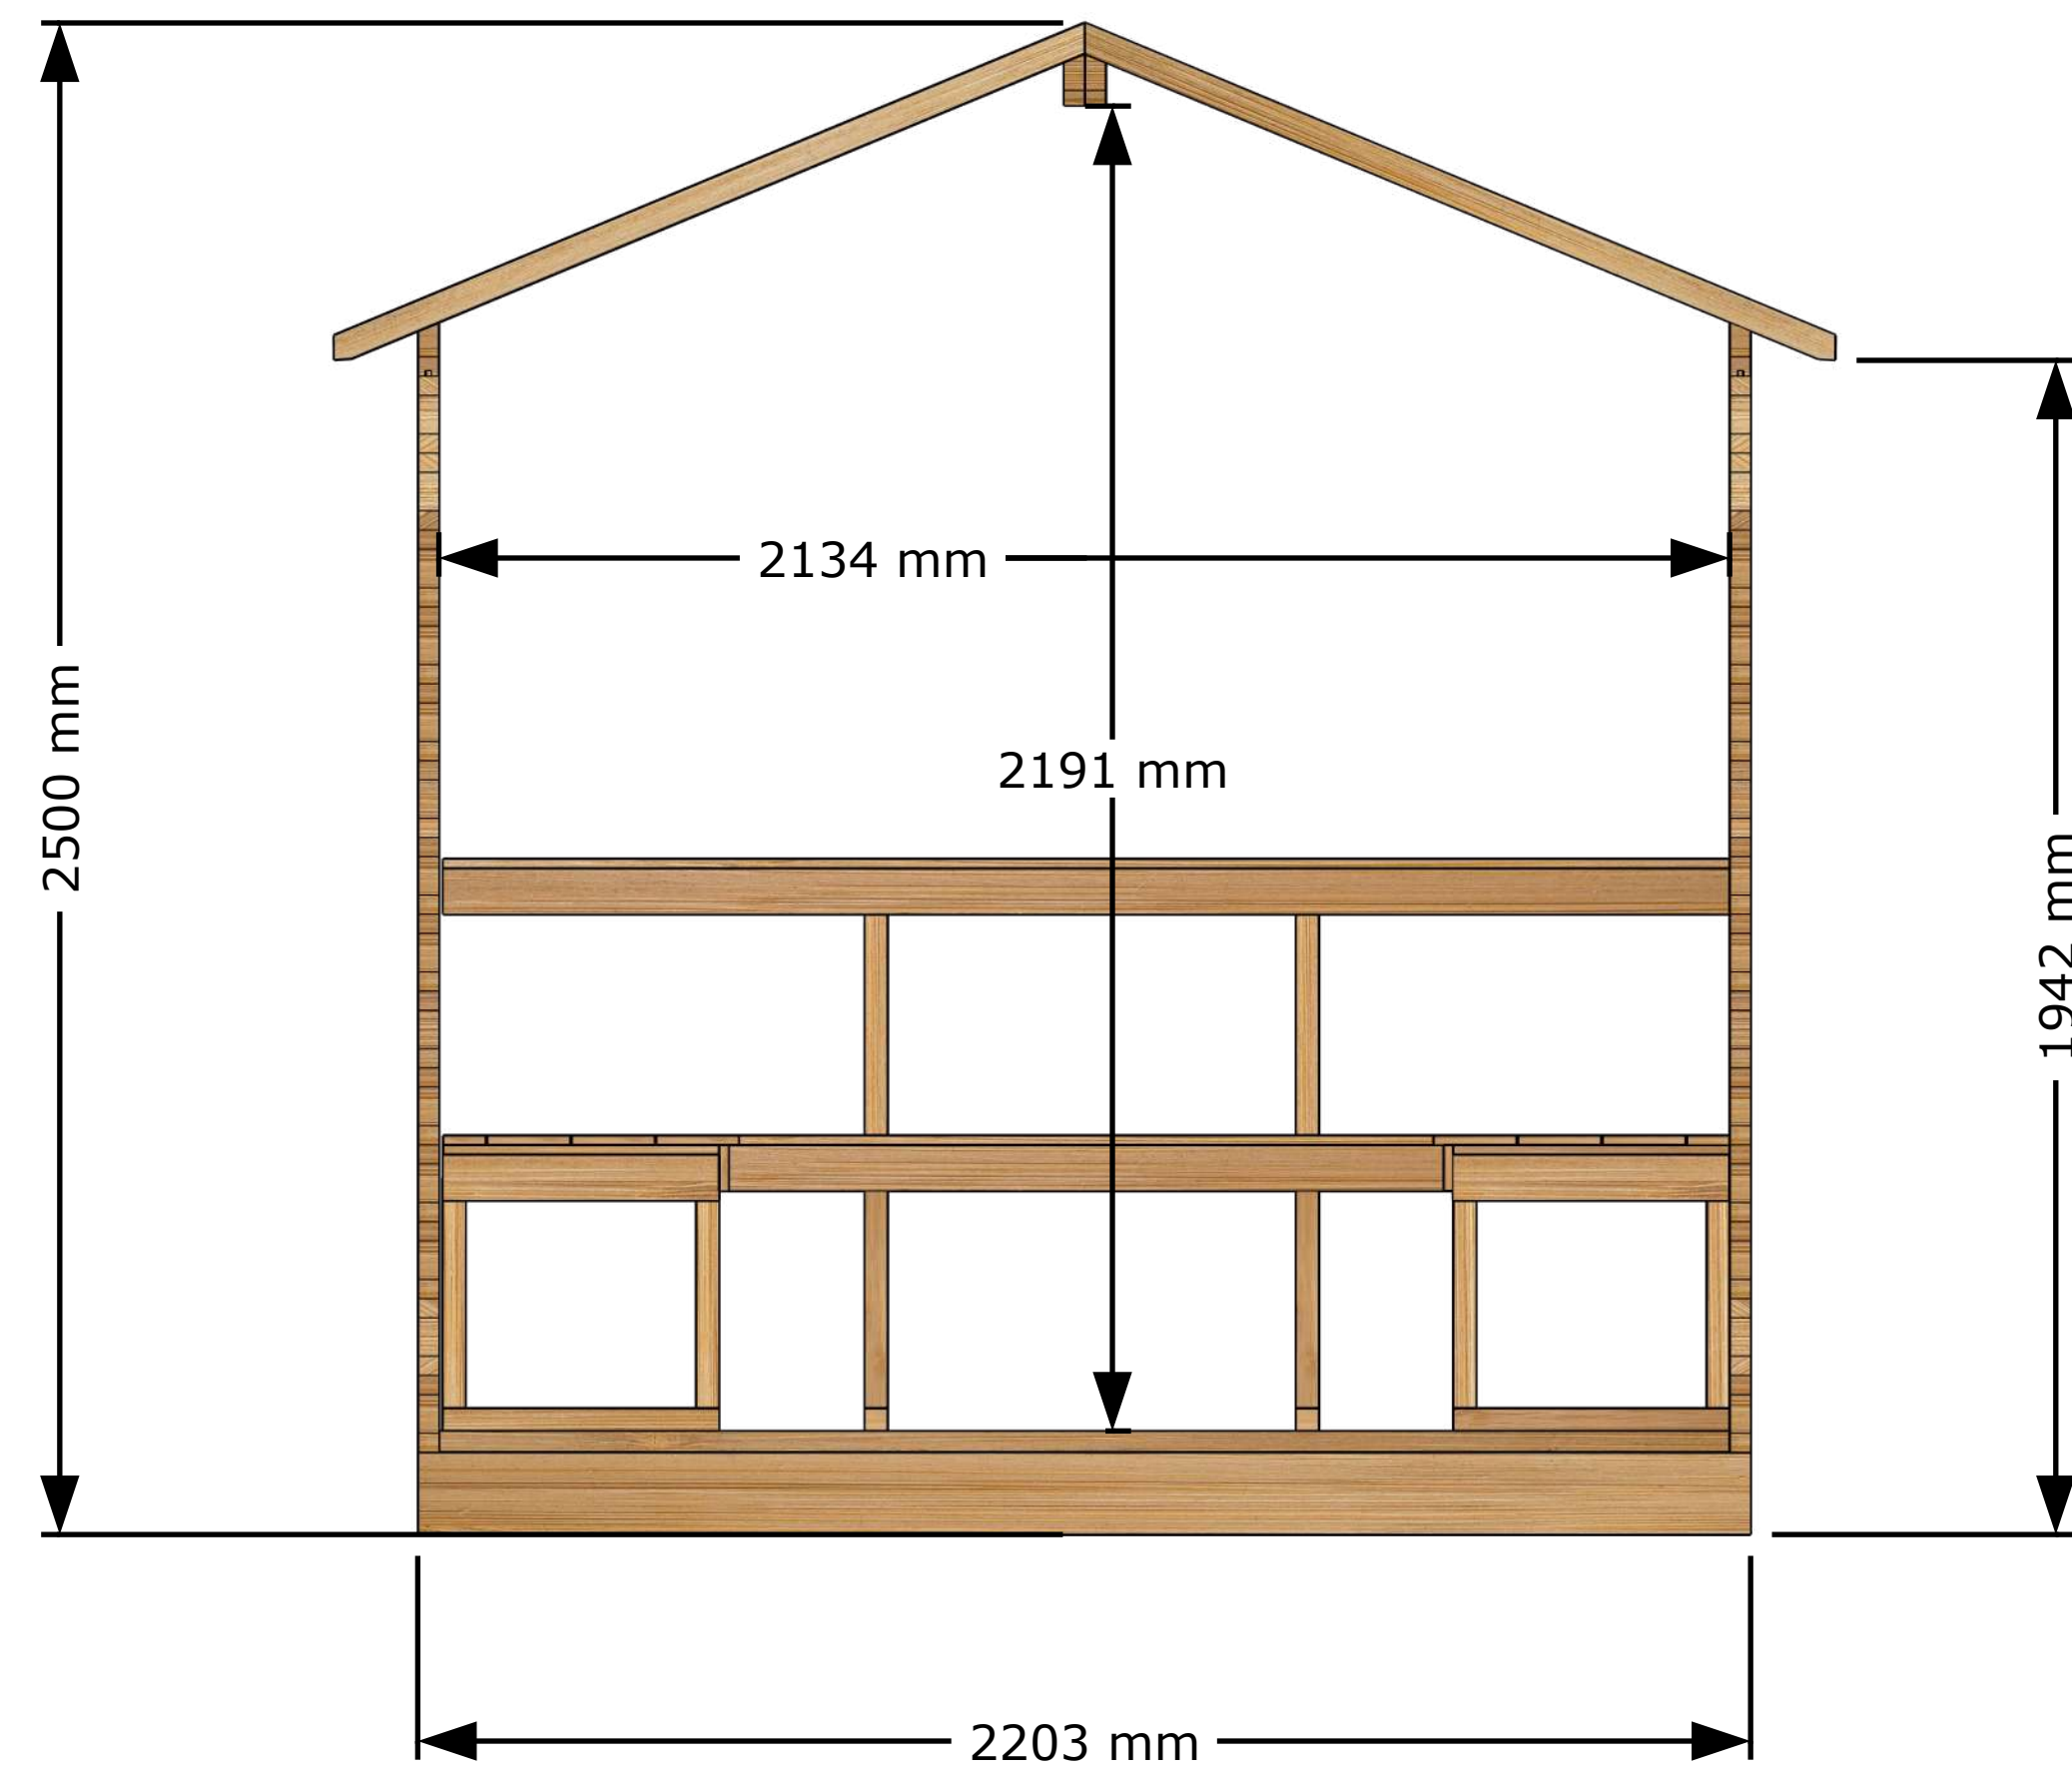

Front View

Back View

Top View

Side View

GEORGIAN CTC88CW Sauna Model
All dimensions in Metric (mm)

External Structure Dimensions (Drawing 1 of 3)
Georgian Cabin Sauna with changeroom

April 15, 2025 Tim Marshall

318448 Line NE,
Melancthon, ON
L9V 2K3
(519)923-9813

Front View

Back View

Top View

Side View

GEORGIAN CTC88CW Sauna Model
All dimensions in Metric (mm)

General & Internal Dimensions (Drawing 2 of 3)
Georgian Cabin Sauna with changeroom

April 21, 2025 Tim Marshall

318448 Line NE,
Melancthon, ON
L9V 2K3
(519)923-9813

Perspective View

Main Structures and Base Material	Eastern White Cedar
Interior and Ceiling Details	Walls and ceiling T&G Boards Eastern White Cedar wood.
Interior Material	Benches made of Eastern White Cedar wood.
Sauna Door and Windows	Door glass is 5 mm thick bronze tempered glass.
	Window is 5 mm bronze tempered glass.
Door Handle	Door handle made of solid wood, keeping the door closed with a magnet.

Front View

Side View