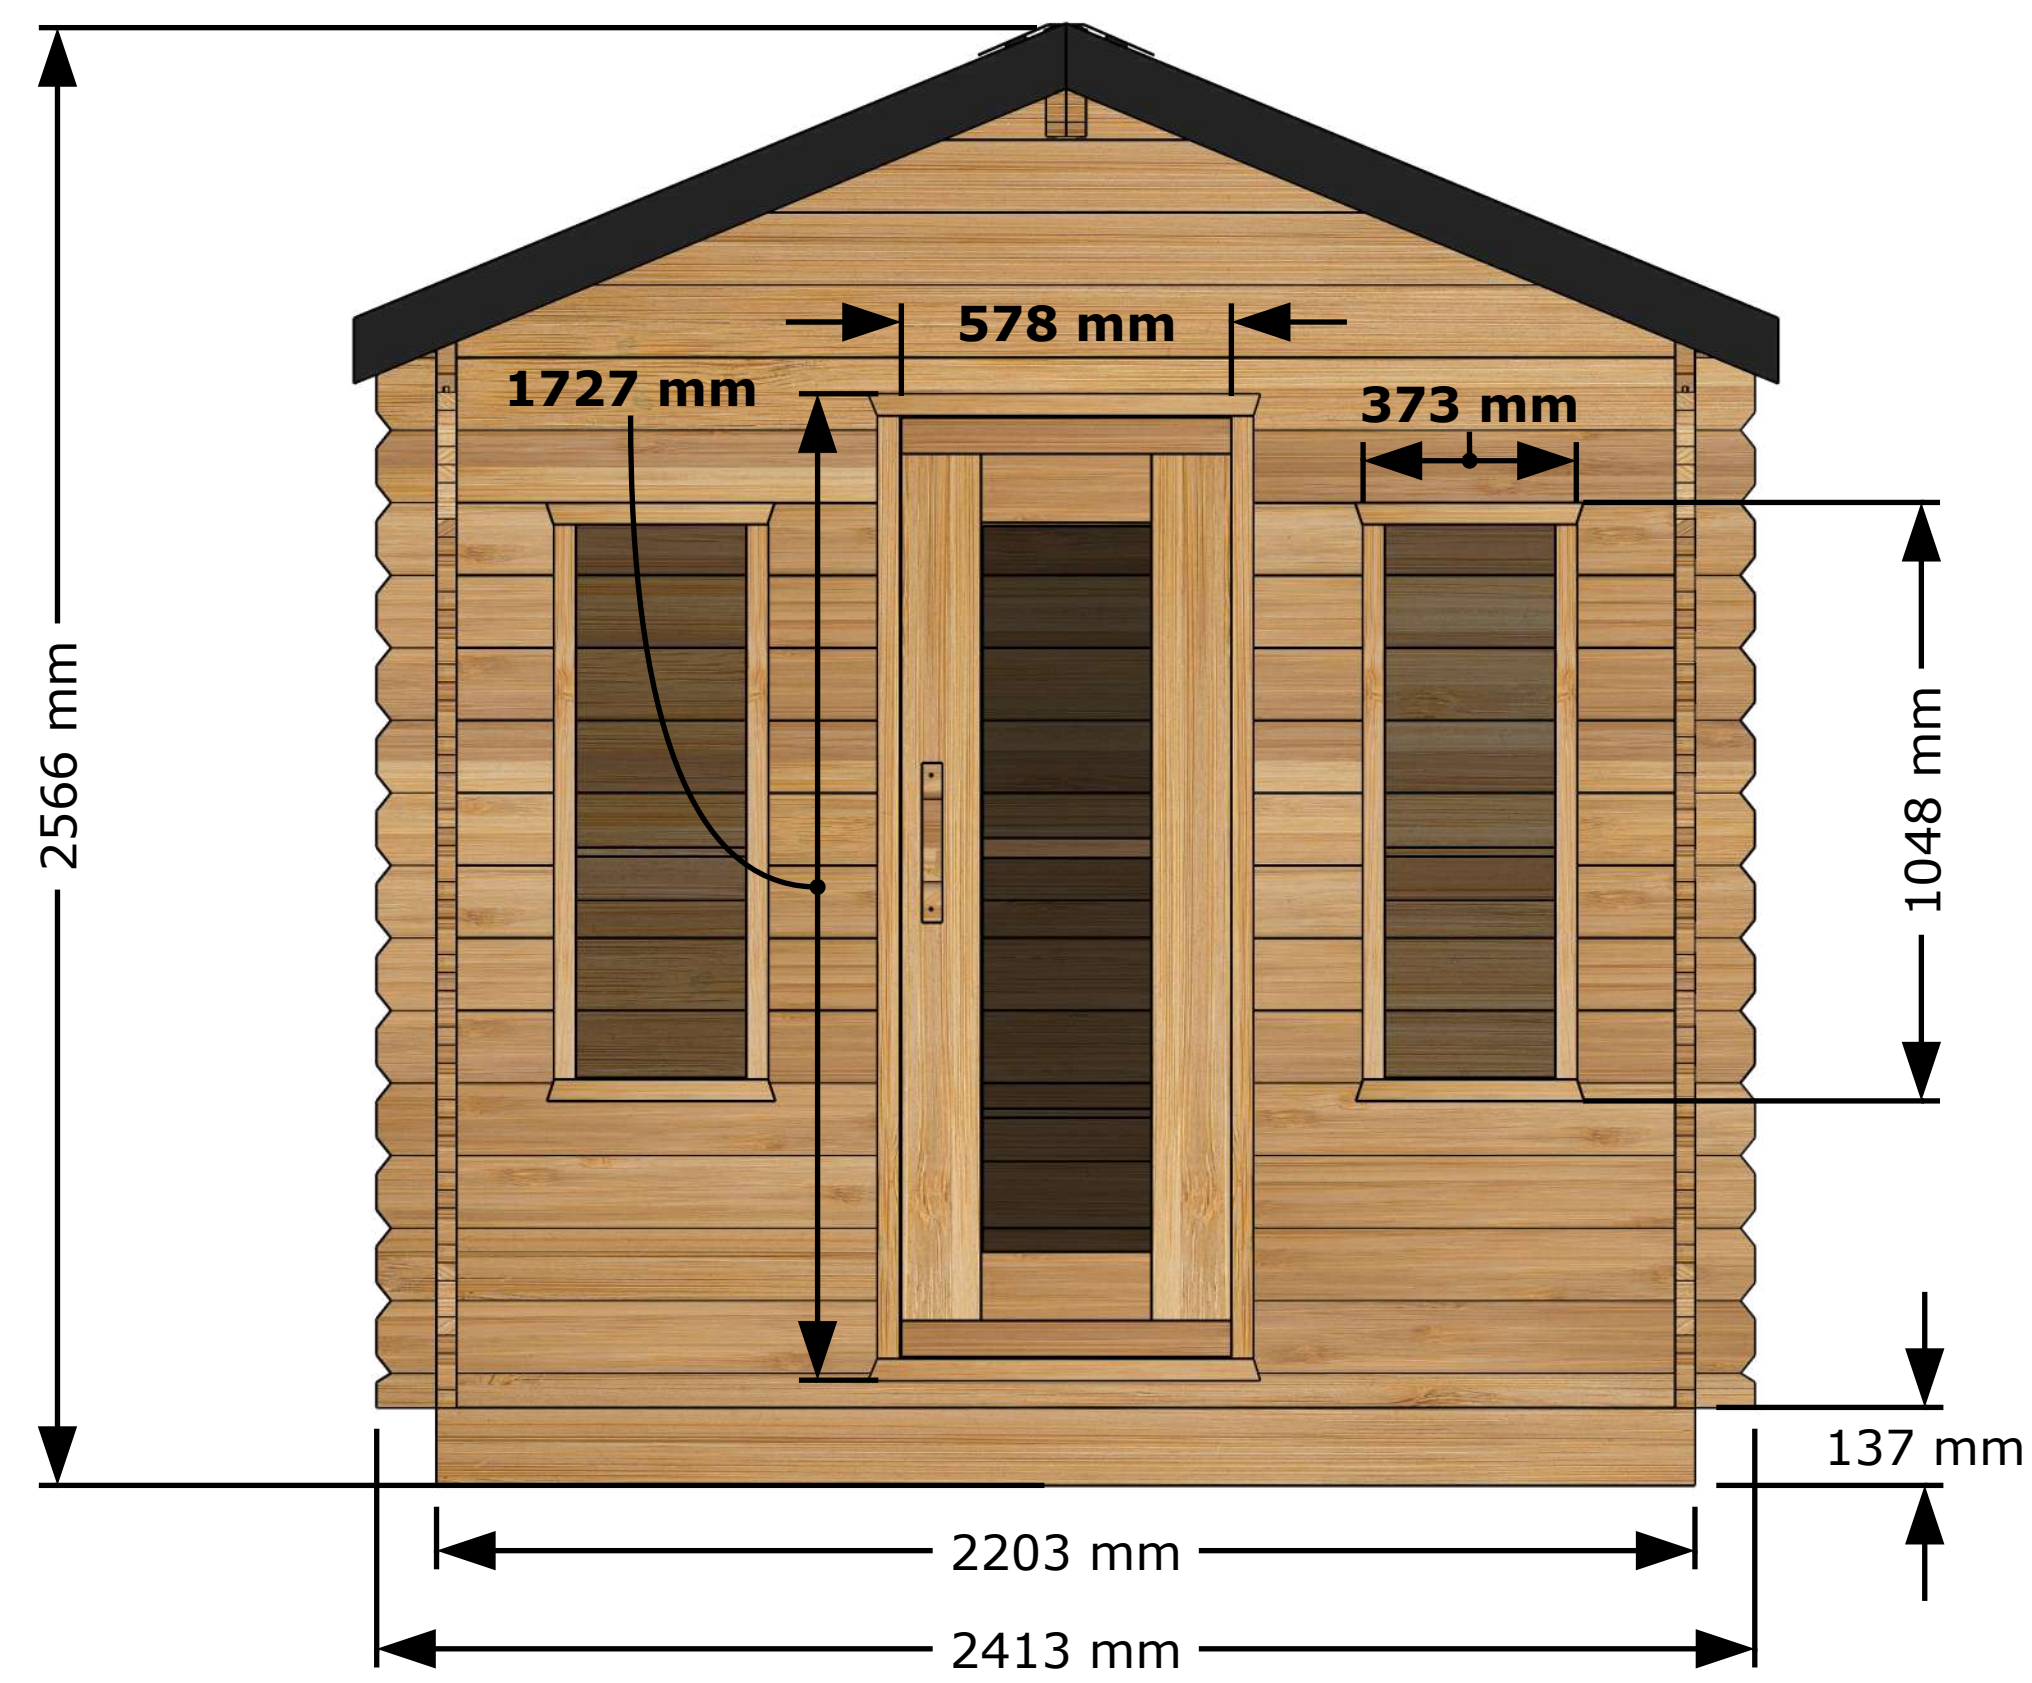

Front View

Back View

Top View

Side View

GEORGIAN CTC88CW Sauna Model
All dimensions in Metric (mm)

External Structure Dimensions (Drawing 1 of 3)
Georgian Cabin Sauna with changeroom

April 15, 2025 Tim Marshall

318448 Line NE,
Melancthon, ON
L9V 2K3
(519)923-9813

Front View

Back View

Top View

Side View

GEORGIAN CTC88CW Sauna Model
All dimensions in Metric (mm)

General & Internal Dimensions (Drawing 2 of 3)
Georgian Cabin Sauna with changeroom

April 21, 2025 Tim Marshall

318448 Line NE,
Melancthon, ON
L9V 2K3
(519)923-9813

Perspective View

Main Structures and Base Material	Eastern White Cedar
Interior and Ceiling Details	Walls and ceiling T&G Boards Eastern White Cedar wood.
Interior Material	Benches made of Eastern White Cedar wood.
Sauna Door and Windows	Door glass is 5 mm thick bronze tempered glass.
	Window is 5 mm bronze tempered glass.
Door Handle	Door handle made of solid wood, keeping the door closed with a magnet.

Front View

Side View