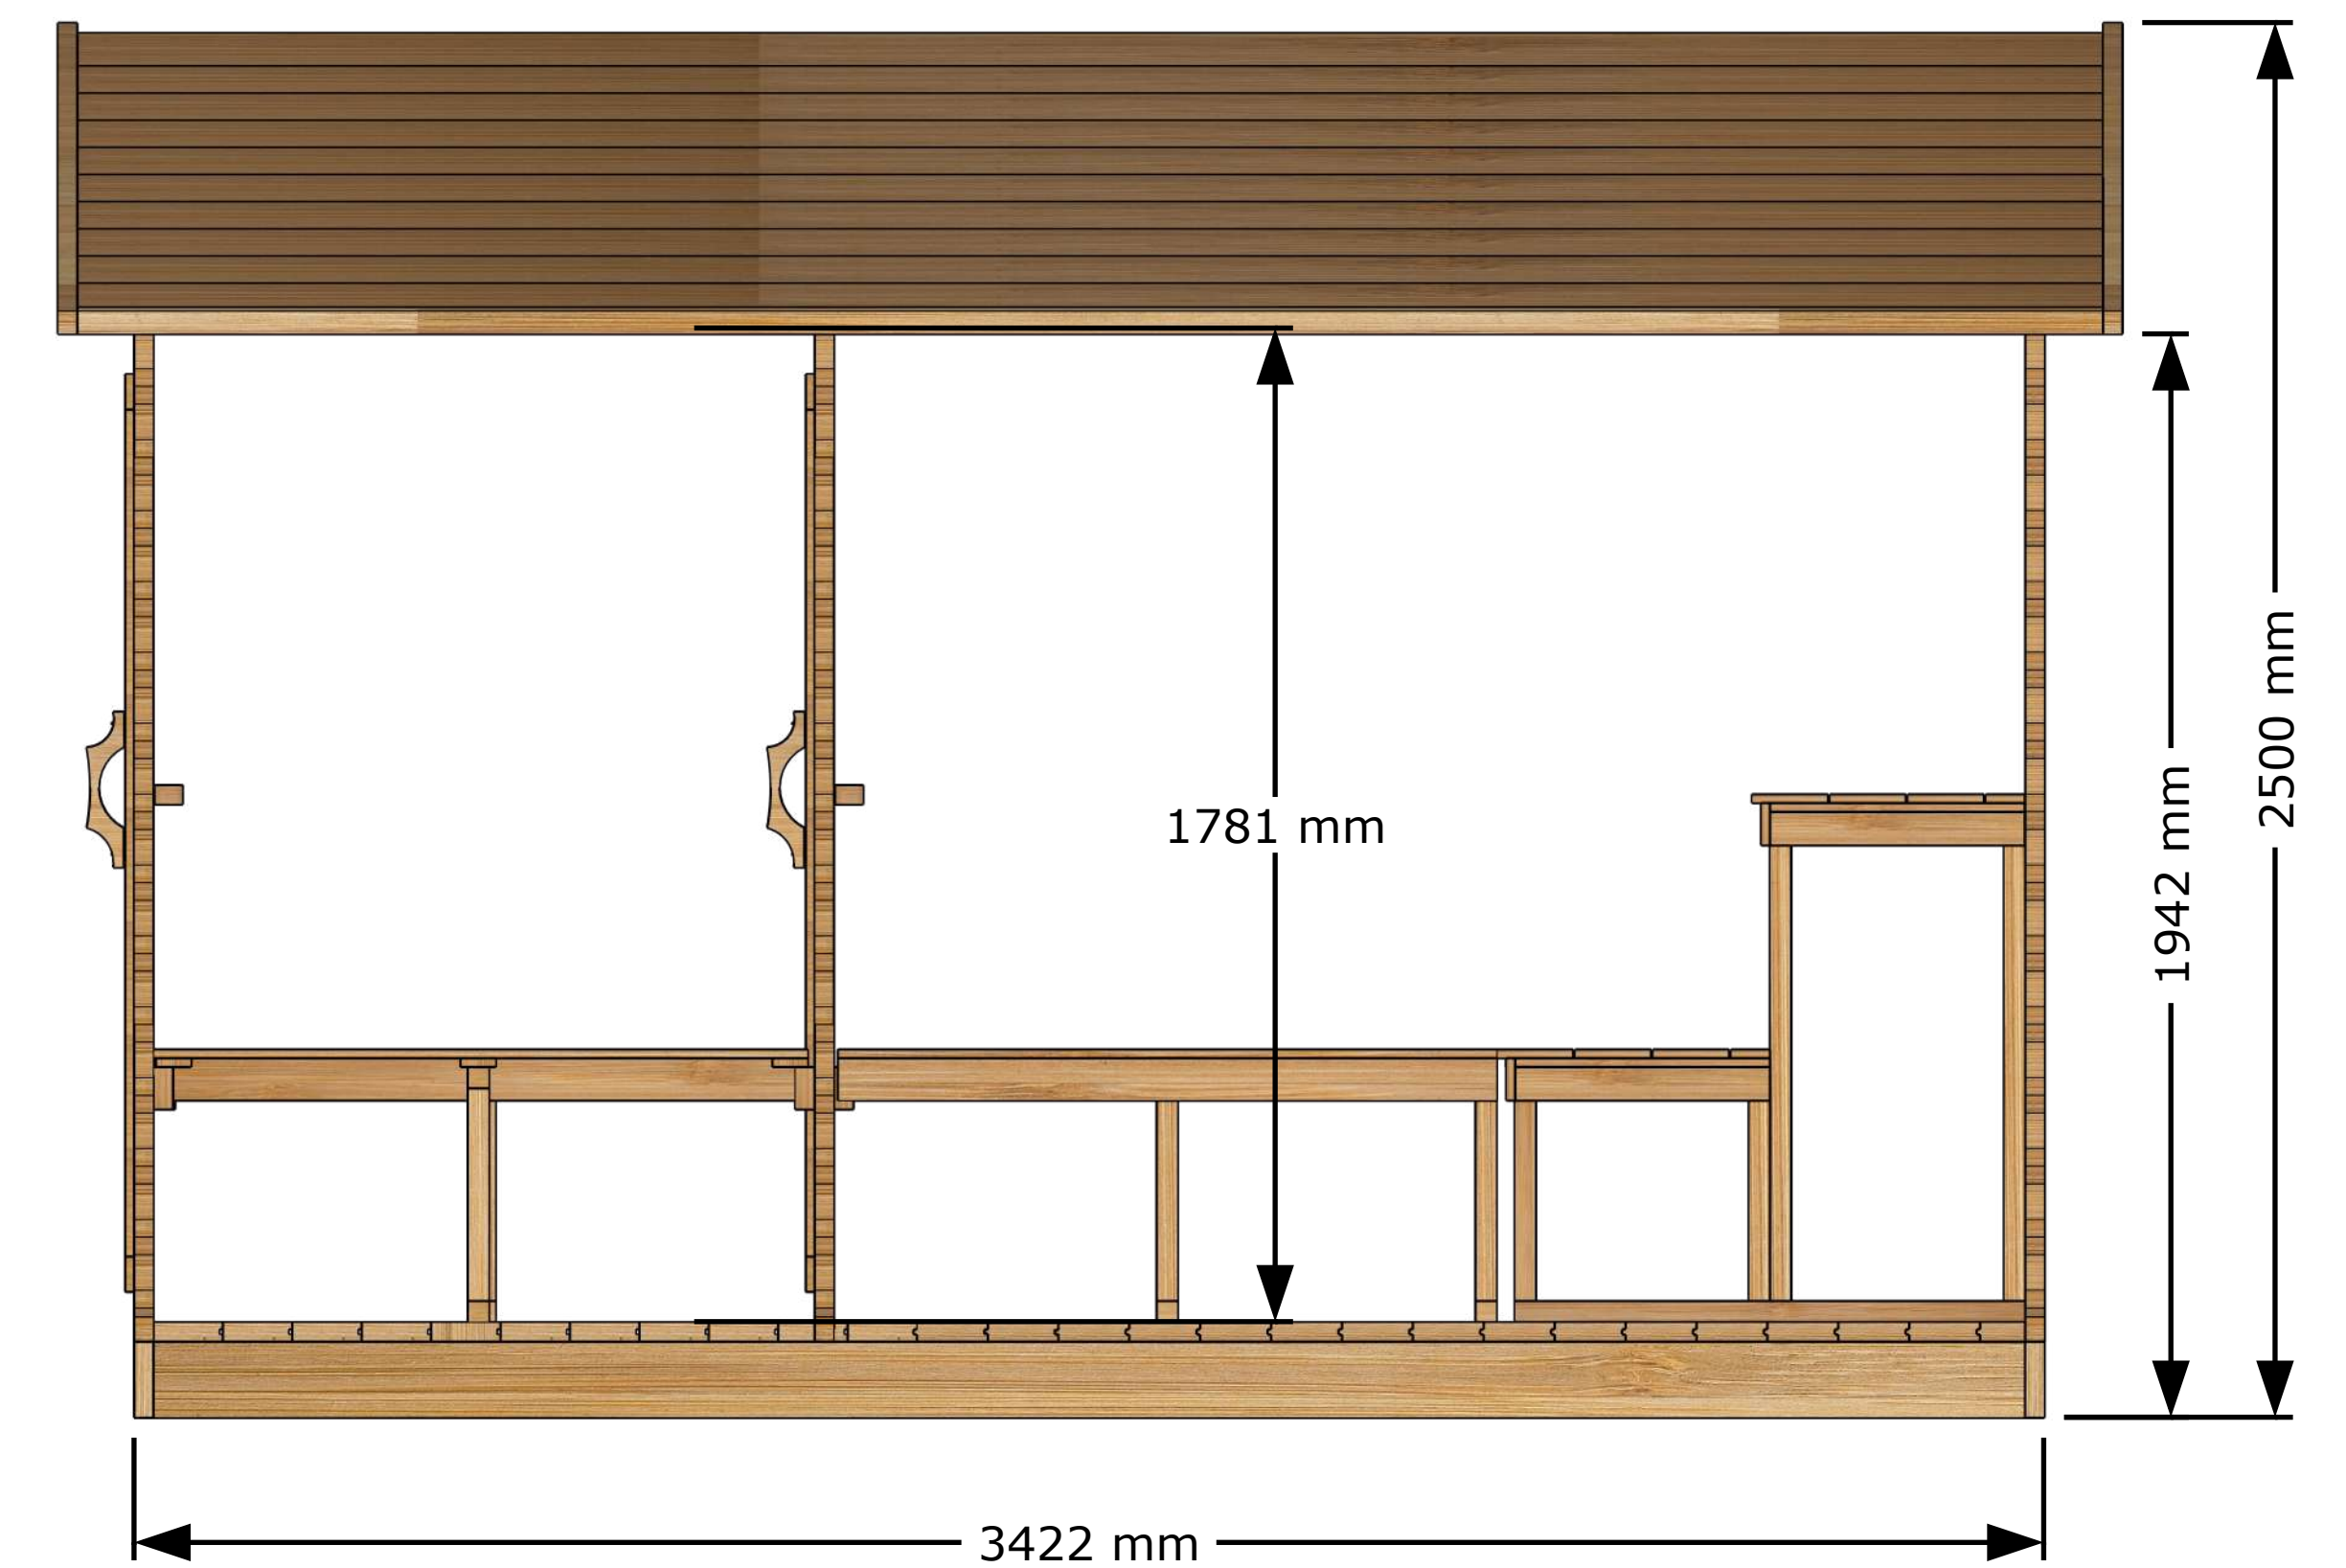

Front View

Back View

Top View

Side View

GEORGIAN CTC88CW Sauna Model
All dimensions in Metric (mm)

External Structure Dimensions (Drawing 1 of 3)
Georgian Cabin Sauna with changeroom

April 15, 2025 Tim Marshall

318448 Line NE,
Melancthon, ON
L9V 2K3
(519)923-9813

Front View

Back View

Top View

Side View

GEORGIAN CTC88CW Sauna Model
All dimensions in Metric (mm)

General & Internal Dimensions (Drawing 2 of 3)
Georgian Cabin Sauna with changeroom

April 21, 2025 Tim Marshall

318448 Line NE,
Melancthon, ON
L9V 2K3
(519)923-9813

Perspective View

Main Structures and Base Material	Eastern White Cedar
Interior and Ceiling Details	Walls and ceiling T&G Boards Eastern White Cedar wood.
Interior Material	Benches made of Eastern White Cedar wood.
Sauna Door and Windows	Door glass is 5 mm thick bronze tempered glass.
	Window is 5 mm bronze tempered glass.
Door Handle	Door handle made of solid wood, keeping the door closed with a magnet.

Front View

Side View