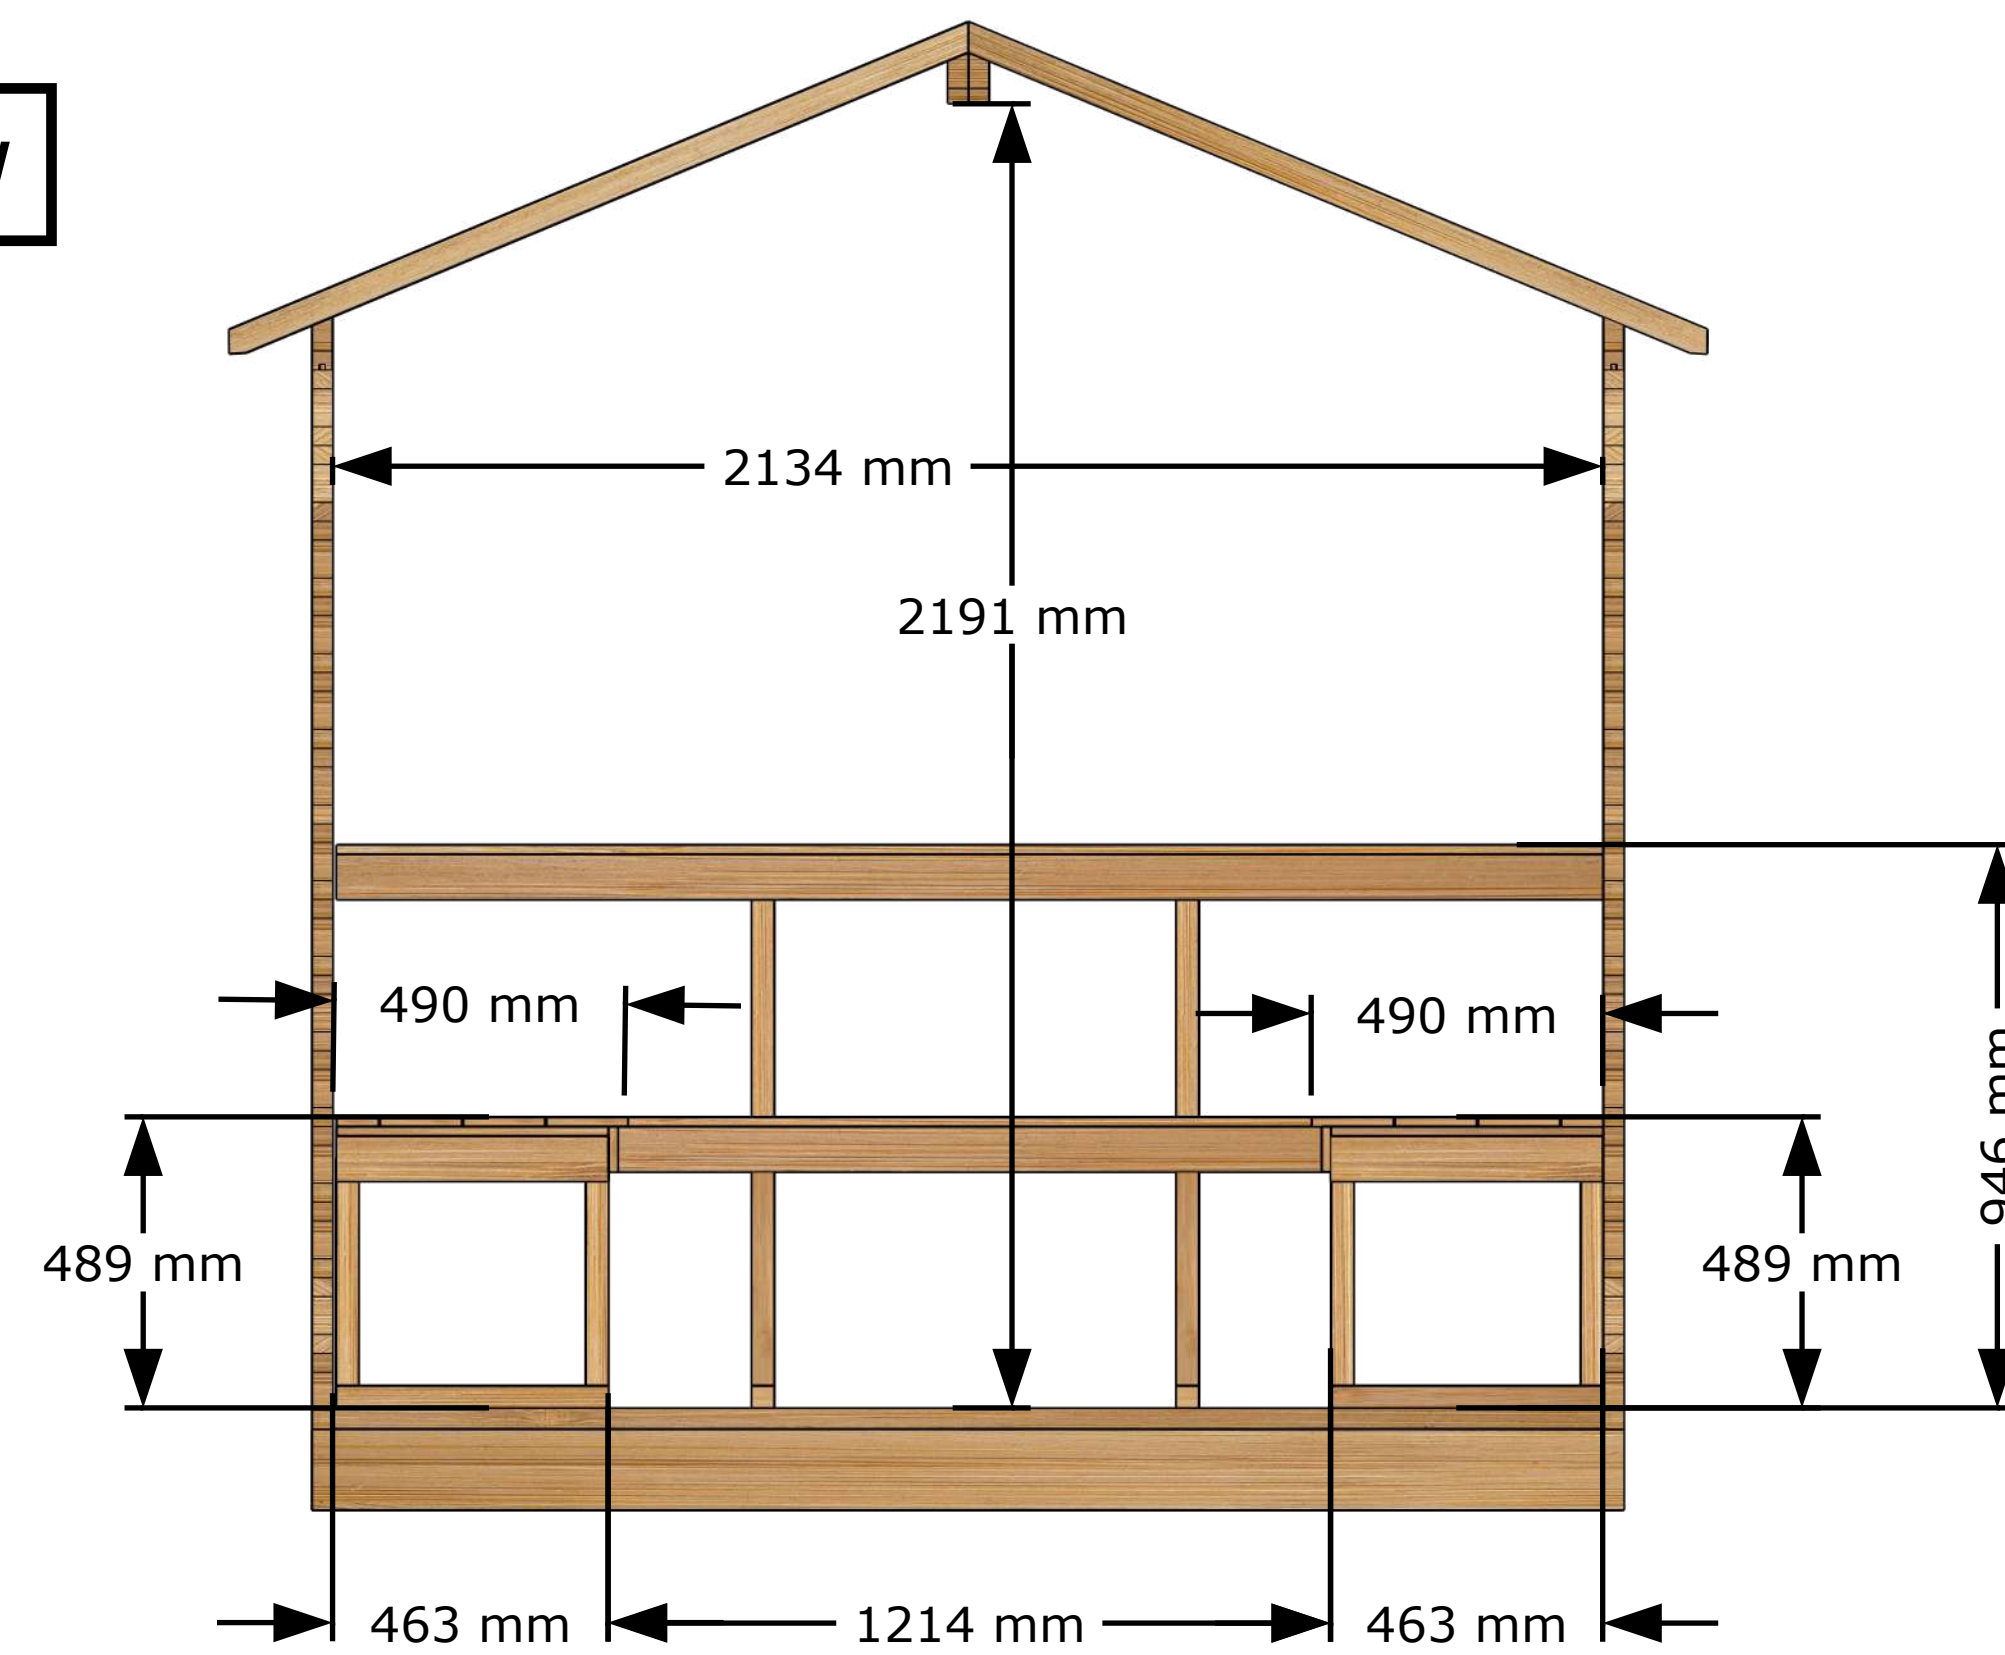

Front View

Back View

Top View

Side View

GEORGIAN CTC88CW Sauna Model
All dimensions in Metric (mm)

External Structure Dimensions (Drawing 1 of 3)
Georgian Cabin Sauna with changeroom

April 15, 2025 Tim Marshall

318448 Line NE,
Melancthon, ON
L9V 2K3
(519)923-9813

Front View

Back View

Top View

Side View

GEORGIAN CTC88CW Sauna Model
All dimensions in Metric (mm)

General & Internal Dimensions (Drawing 2 of 3)
Georgian Cabin Sauna with changeroom

April 21, 2025 Tim Marshall

318448 Line NE,
Melancthon, ON
L9V 2K3
(519)923-9813

Perspective View

Main Structures and Base Material	Eastern White Cedar
Interior and Ceiling Details	Walls and ceiling T&G Boards Eastern White Cedar wood.
Interior Material	Benches made of Eastern White Cedar wood.
Sauna Door and Windows	Door glass is 5 mm thick bronze tempered glass.
	Window is 5 mm bronze tempered glass.
Door Handle	Door handle made of solid wood, keeping the door closed with a magnet.

Front View

Side View