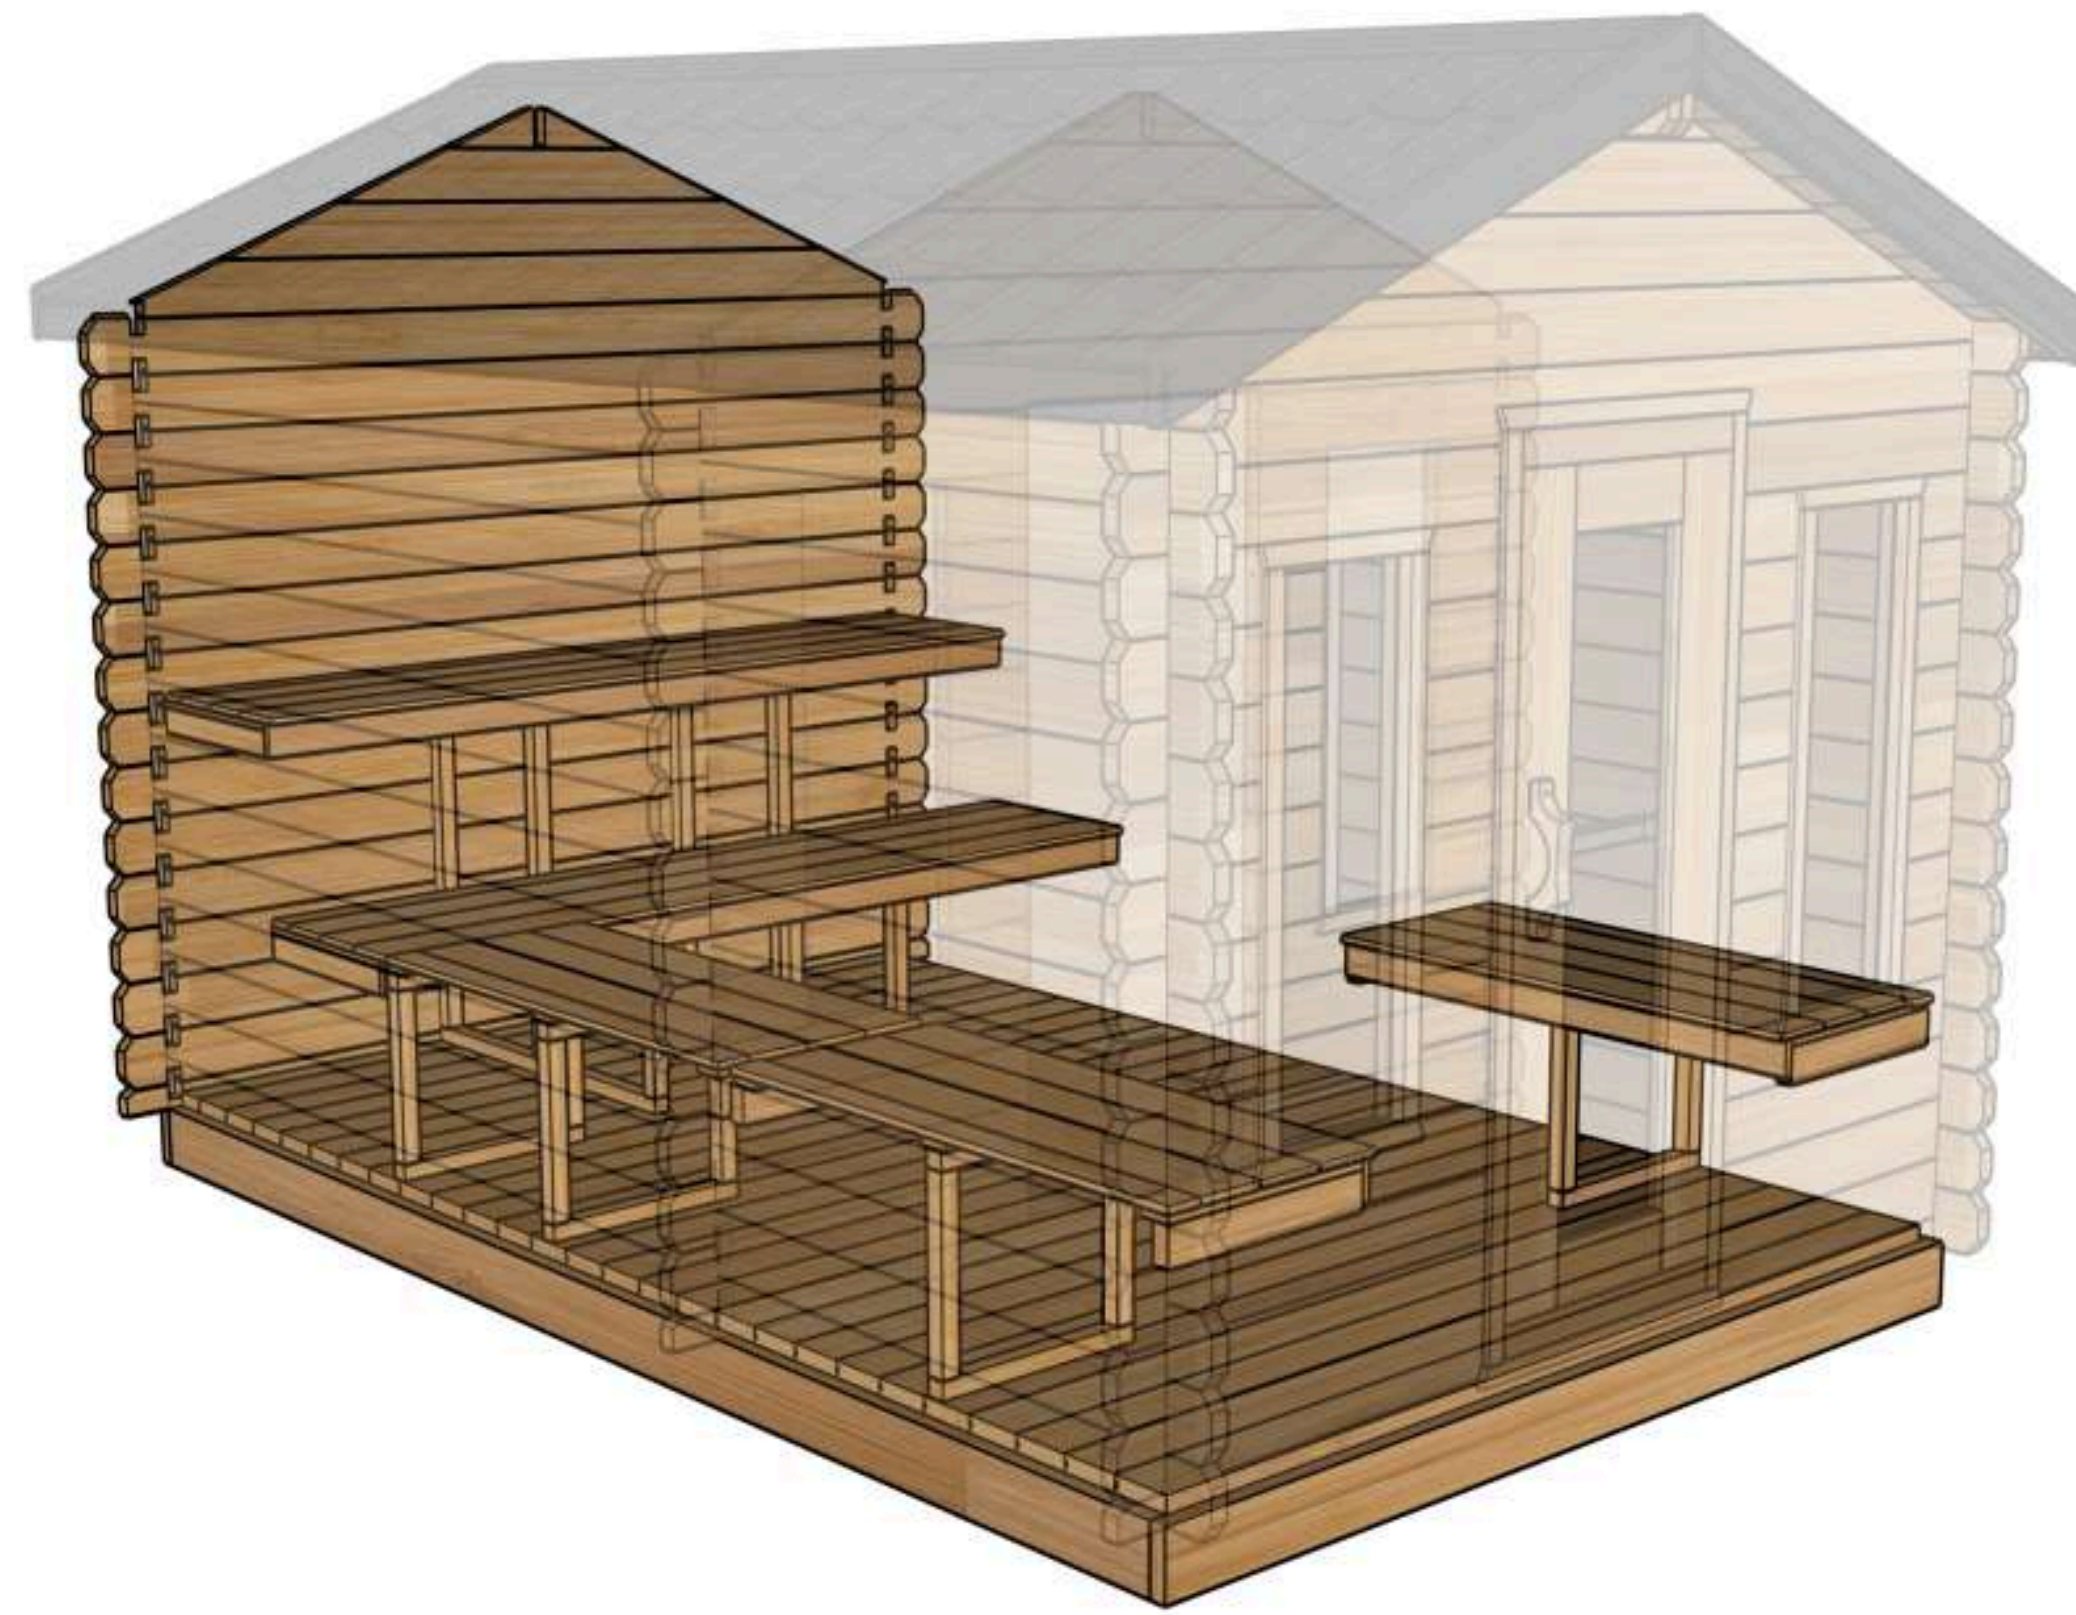

Front View

Back View

Top View

Side View

GEORGIAN CTC88CW Sauna Model
All dimensions in Metric (mm)

External Structure Dimensions (Drawing 1 of 3)
Georgian Cabin Sauna with changeroom

April 15, 2025 Tim Marshall

318448 Line NE,
Melancthon, ON
L9V 2K3
(519)923-9813

Front View

Back View

Top View

Side View

GEORGIAN CTC88CW Sauna Model
All dimensions in Metric (mm)

General & Internal Dimensions (Drawing 2 of 3)
Georgian Cabin Sauna with changeroom

April 21, 2025 Tim Marshall

318448 Line NE,
Melancthon, ON
L9V 2K3
(519)923-9813

Perspective View

Main Structures and Base Material	Eastern White Cedar
Interior and Ceiling Details	Walls and ceiling T&G Boards Eastern White Cedar wood.
Interior Material	Benches made of Eastern White Cedar wood.
Sauna Door and Windows	Door glass is 5 mm thick bronze tempered glass.
	Window is 5 mm bronze tempered glass.
Door Handle	Door handle made of solid wood, keeping the door closed with a magnet.

Front View

Side View