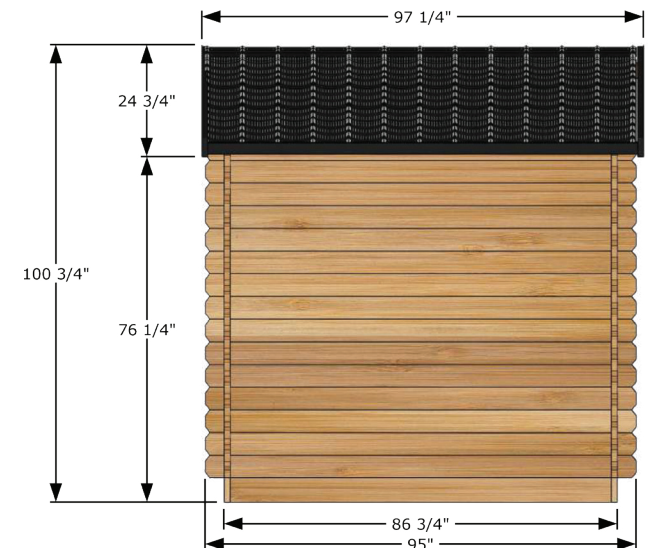

Requires 240v and 30-50 amp depending on the heater.

Dimensions

Exterior Depth	95"
Exterior Width	96"
Exterior Height	100.75"
Porch (Add-on)	29"
Changeroom (Add-on)	48"

Notes

Contact Info

Front View (CTC88W)

Side View (CTC88W)

Built from Eastern White Cedar with classic dovetail corners and a black steel roof, the Georgian embodies craftsmanship and comfort. Its house-like silhouette offers a familiar, welcoming presence - blending traditional design with the warmth and character of natural wood.

Product Details & Customizations

ADD-ONS

Porch

Covered front porch with cedar floor and built-in seating.

(+29 inches)

Changeroom

Additional space for changing and rehydrating with built-in benches

(+48 inches).