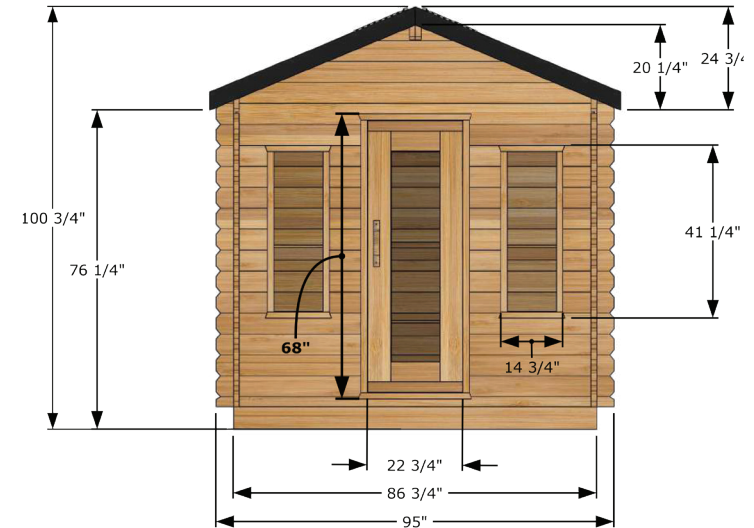

Requires 240v and 30-50 amp depending on the heater.

Dimensions

Exterior Depth	95"
Exterior Width	96"
Exterior Height	100.75"
Porch (Add-on)	29"
Changeroom (Add-on)	48"

Notes

Contact Info

Front View (CTC88W)

Side View (CTC88W)

Built from Eastern White Cedar with classic dovetail corners and a black steel roof, the Georgian embodies craftsmanship and comfort. Its house-like silhouette offers a familiar, welcoming presence - blending traditional design with the warmth and character of natural wood.

Product Details & Customizations

ADD-ONS

Porch

Covered front porch with cedar floor and built-in seating.

(+29 inches)

Changeroom

Additional space for changing and rehydrating with built-in benches

(+48 inches).