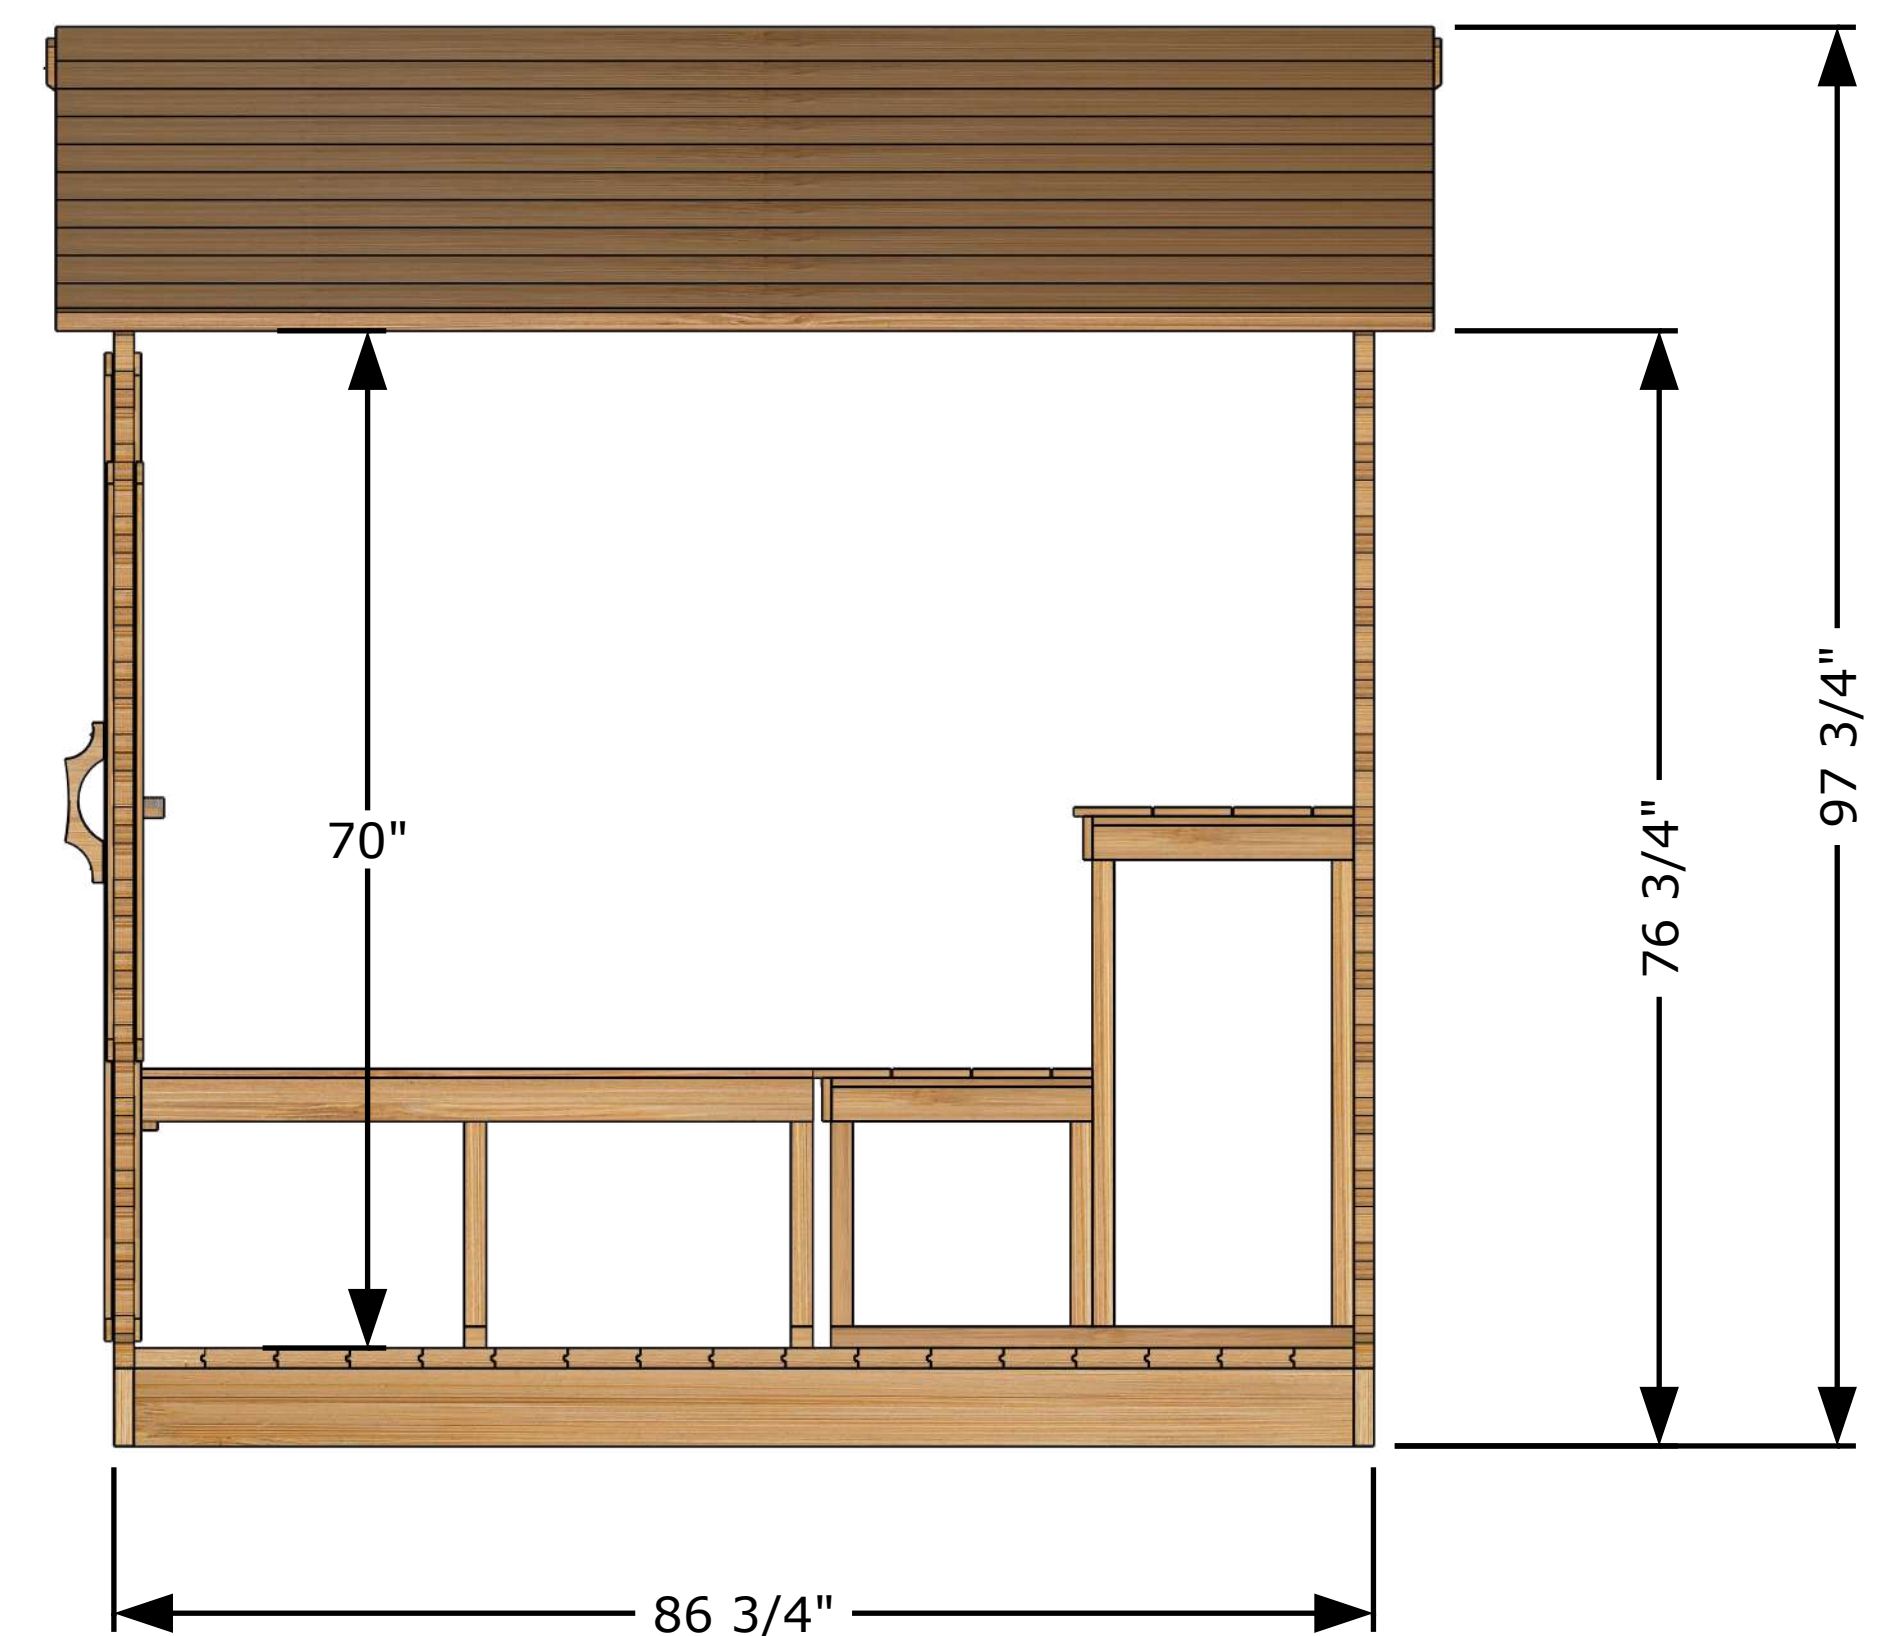

Front View

Back View

Top View

Side View

GEORGIAN CTC88W Sauna Model
All dimensions in Imperial (Inches)

External Structure Dimensions (Drawing 1 of 3)

April 9, 2025 Tim Marshall

318448 Line NE,
Melancthon, ON
L9V 2K3
(519)923-9813

Front View

Back View

Top View

Side View

Perspective View

Main Structures and Base Material	Constructed with SPF Eastern White Cedar (softwood structural lumber).
Interior and Ceiling Details	Walls and ceiling T&G Boards Eastern White Cedar wood.
Interior Material	Benches made of Eastern White Cedar wood.
Sauna Door and Windows	Door glass is 5 mm thick tempered glass.
	Window is 5 mm bronze tempered glass.
Door Handle	Door handle made of solid wood, keeping the door closed with a magnet.

Front View

Side View