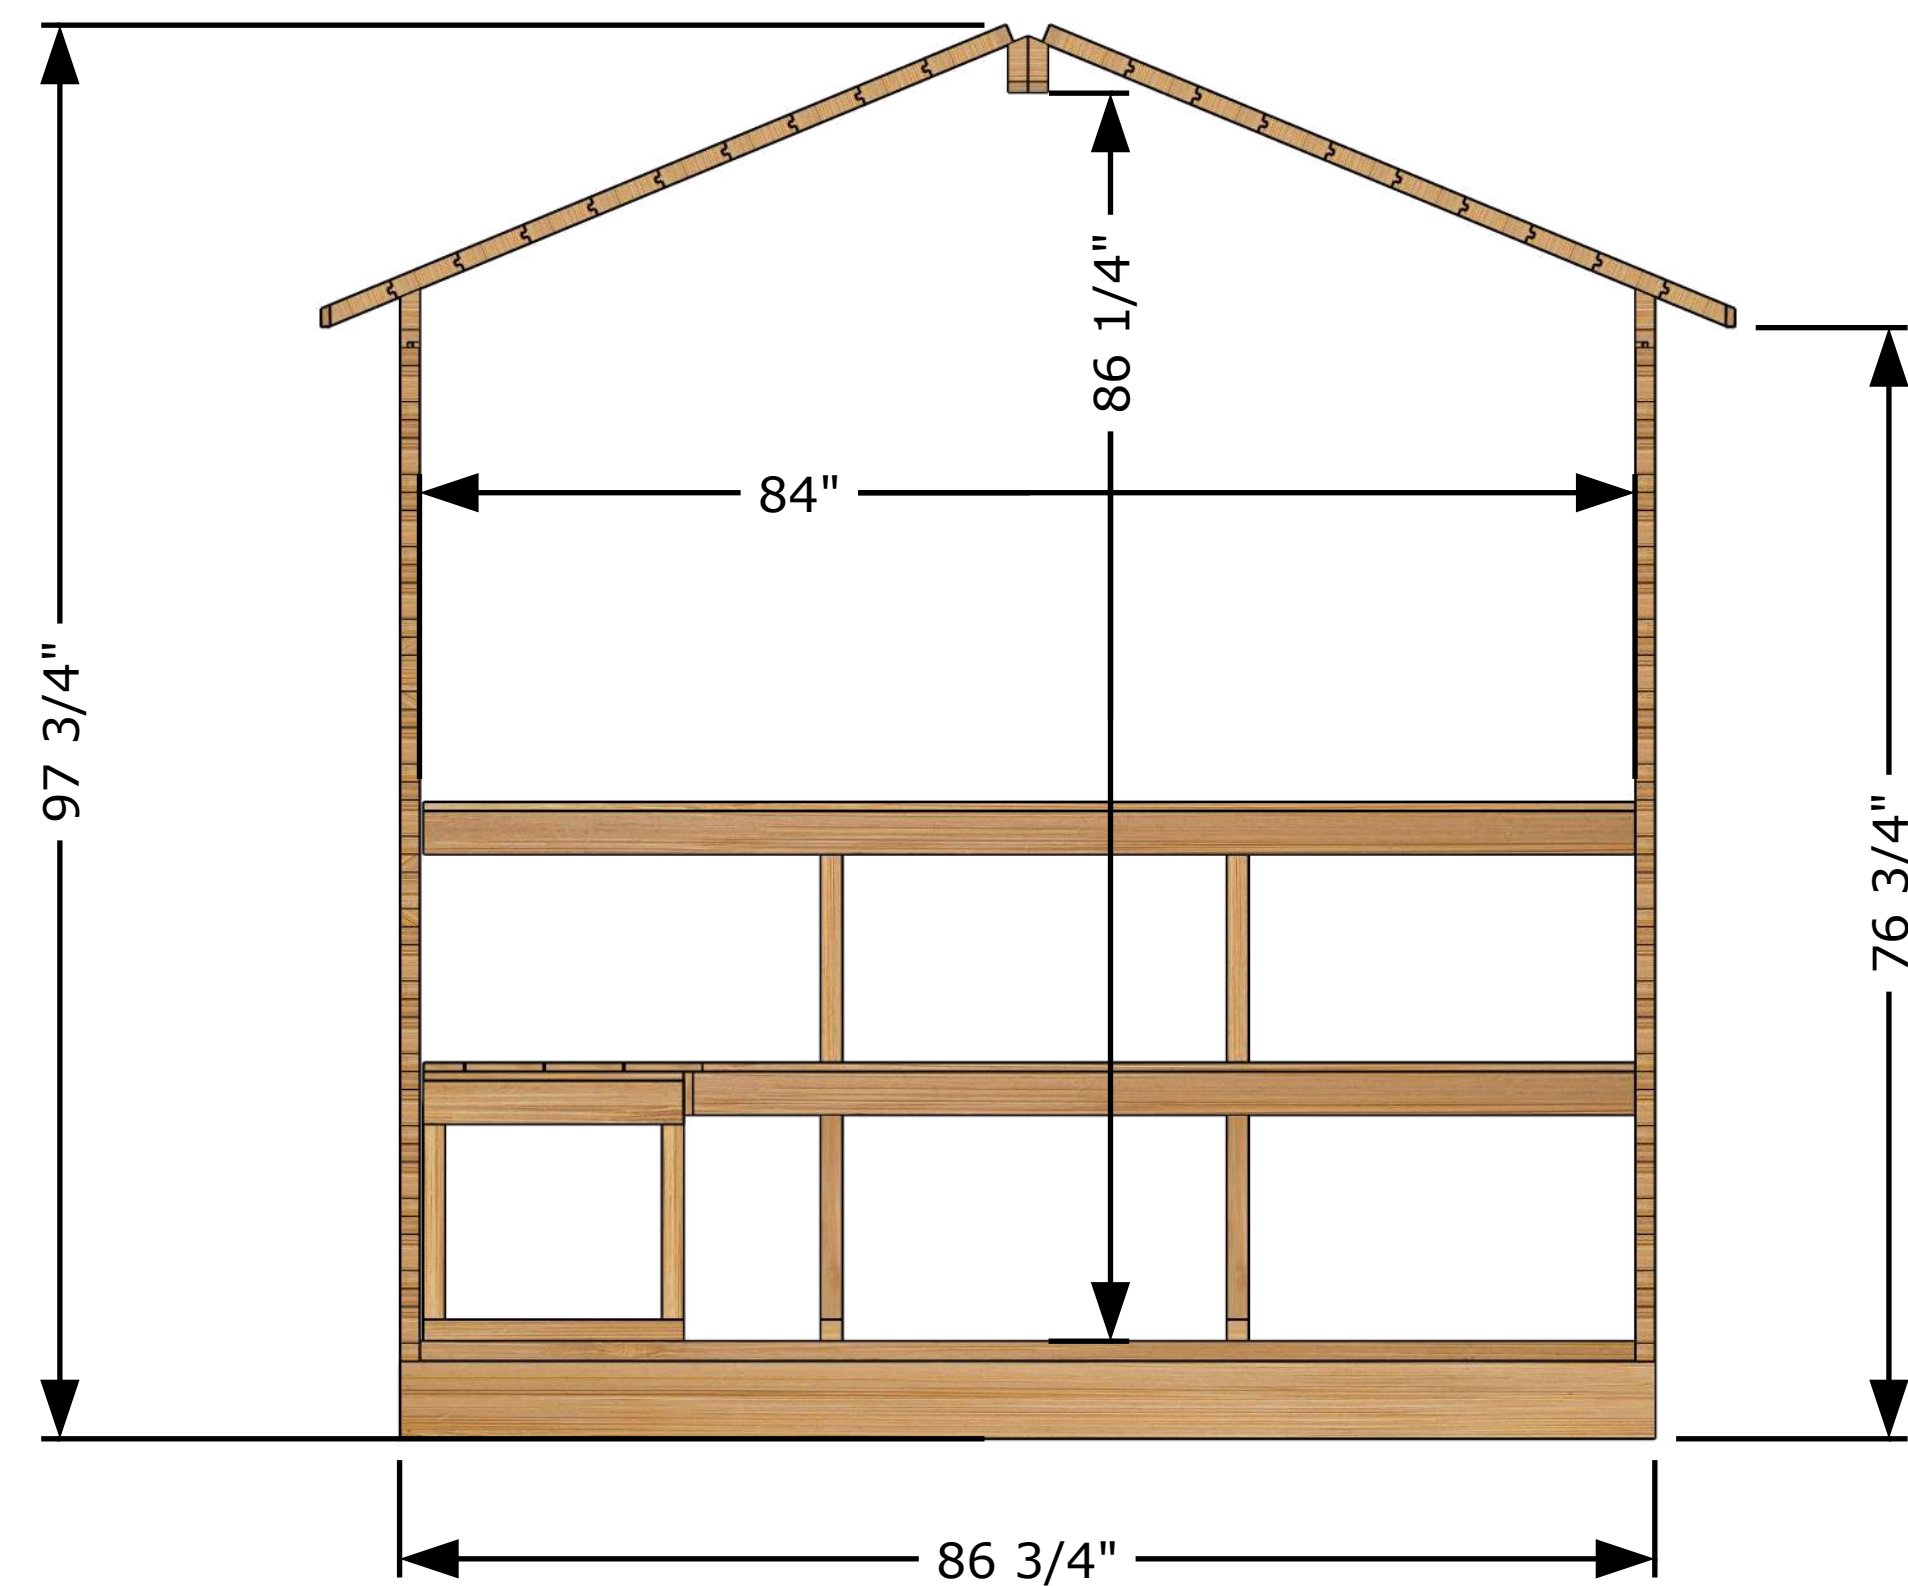

Front View

Back View

Top View

Side View

GEORGIAN CTC88W Sauna Model
All dimensions in Imperial (Inches)

External Structure Dimensions (Drawing 1 of 3)

April 9, 2025 Tim Marshall

318448 Line NE,
Melancthon, ON
L9V 2K3
(519)923-9813

Front View

Back View

Top View

Side View

Perspective View

Main Structures and Base Material	Constructed with SPF Eastern White Cedar (softwood structural lumber).
Interior and Ceiling Details	Walls and ceiling T&G Boards Eastern White Cedar wood.
Interior Material	Benches made of Eastern White Cedar wood.
Sauna Door and Windows	Door glass is 5 mm thick tempered glass.
	Window is 5 mm bronze tempered glass.
Door Handle	Door handle made of solid wood, keeping the door closed with a magnet.

Front View

Side View