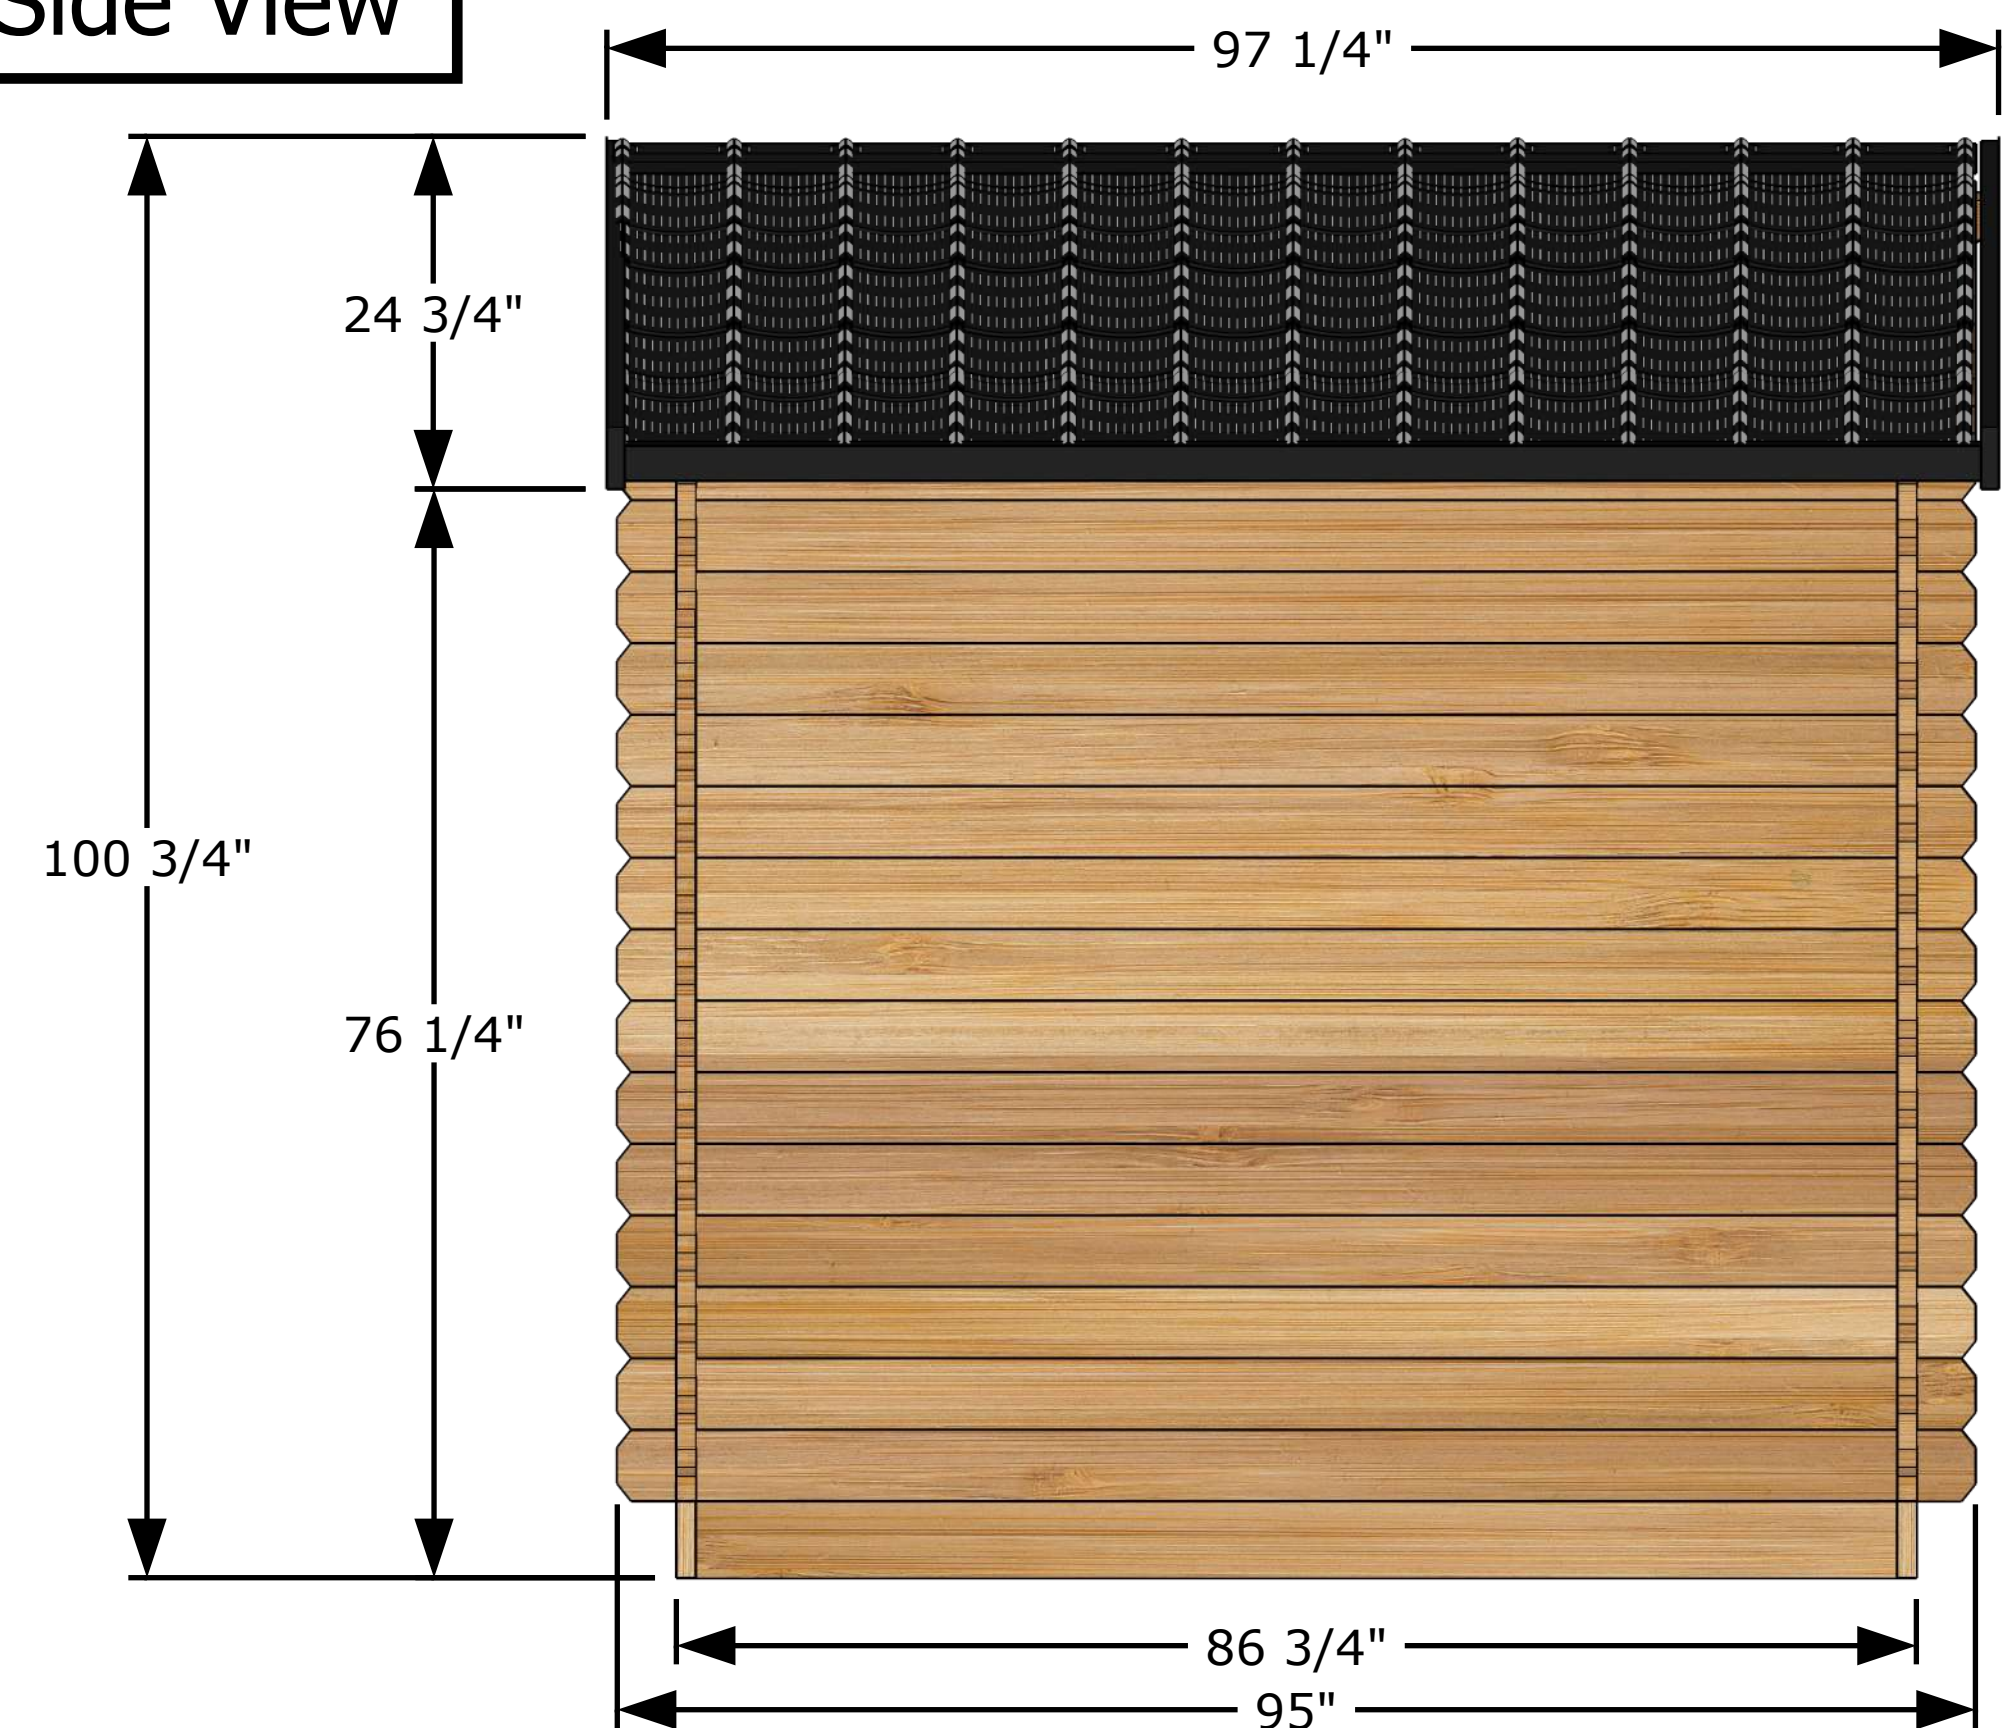

Front View

Back View

Top View

Side View

GEORGIAN CTC88W Sauna Model
All dimensions in Imperial (Inches)

External Structure Dimensions (Drawing 1 of 3)

April 9, 2025 Tim Marshall

318448 Line NE,
Melancthon, ON
L9V 2K3
(519)923-9813

Front View

Back View

Top View

Side View

Perspective View

Main Structures and Base Material	Constructed with SPF Eastern White Cedar (softwood structural lumber).
Interior and Ceiling Details	Walls and ceiling T&G Boards Eastern White Cedar wood.
Interior Material	Benches made of Eastern White Cedar wood.
Sauna Door and Windows	Door glass is 5 mm thick tempered glass.
	Window is 5 mm bronze tempered glass.
Door Handle	Door handle made of solid wood, keeping the door closed with a magnet.

Front View

Side View