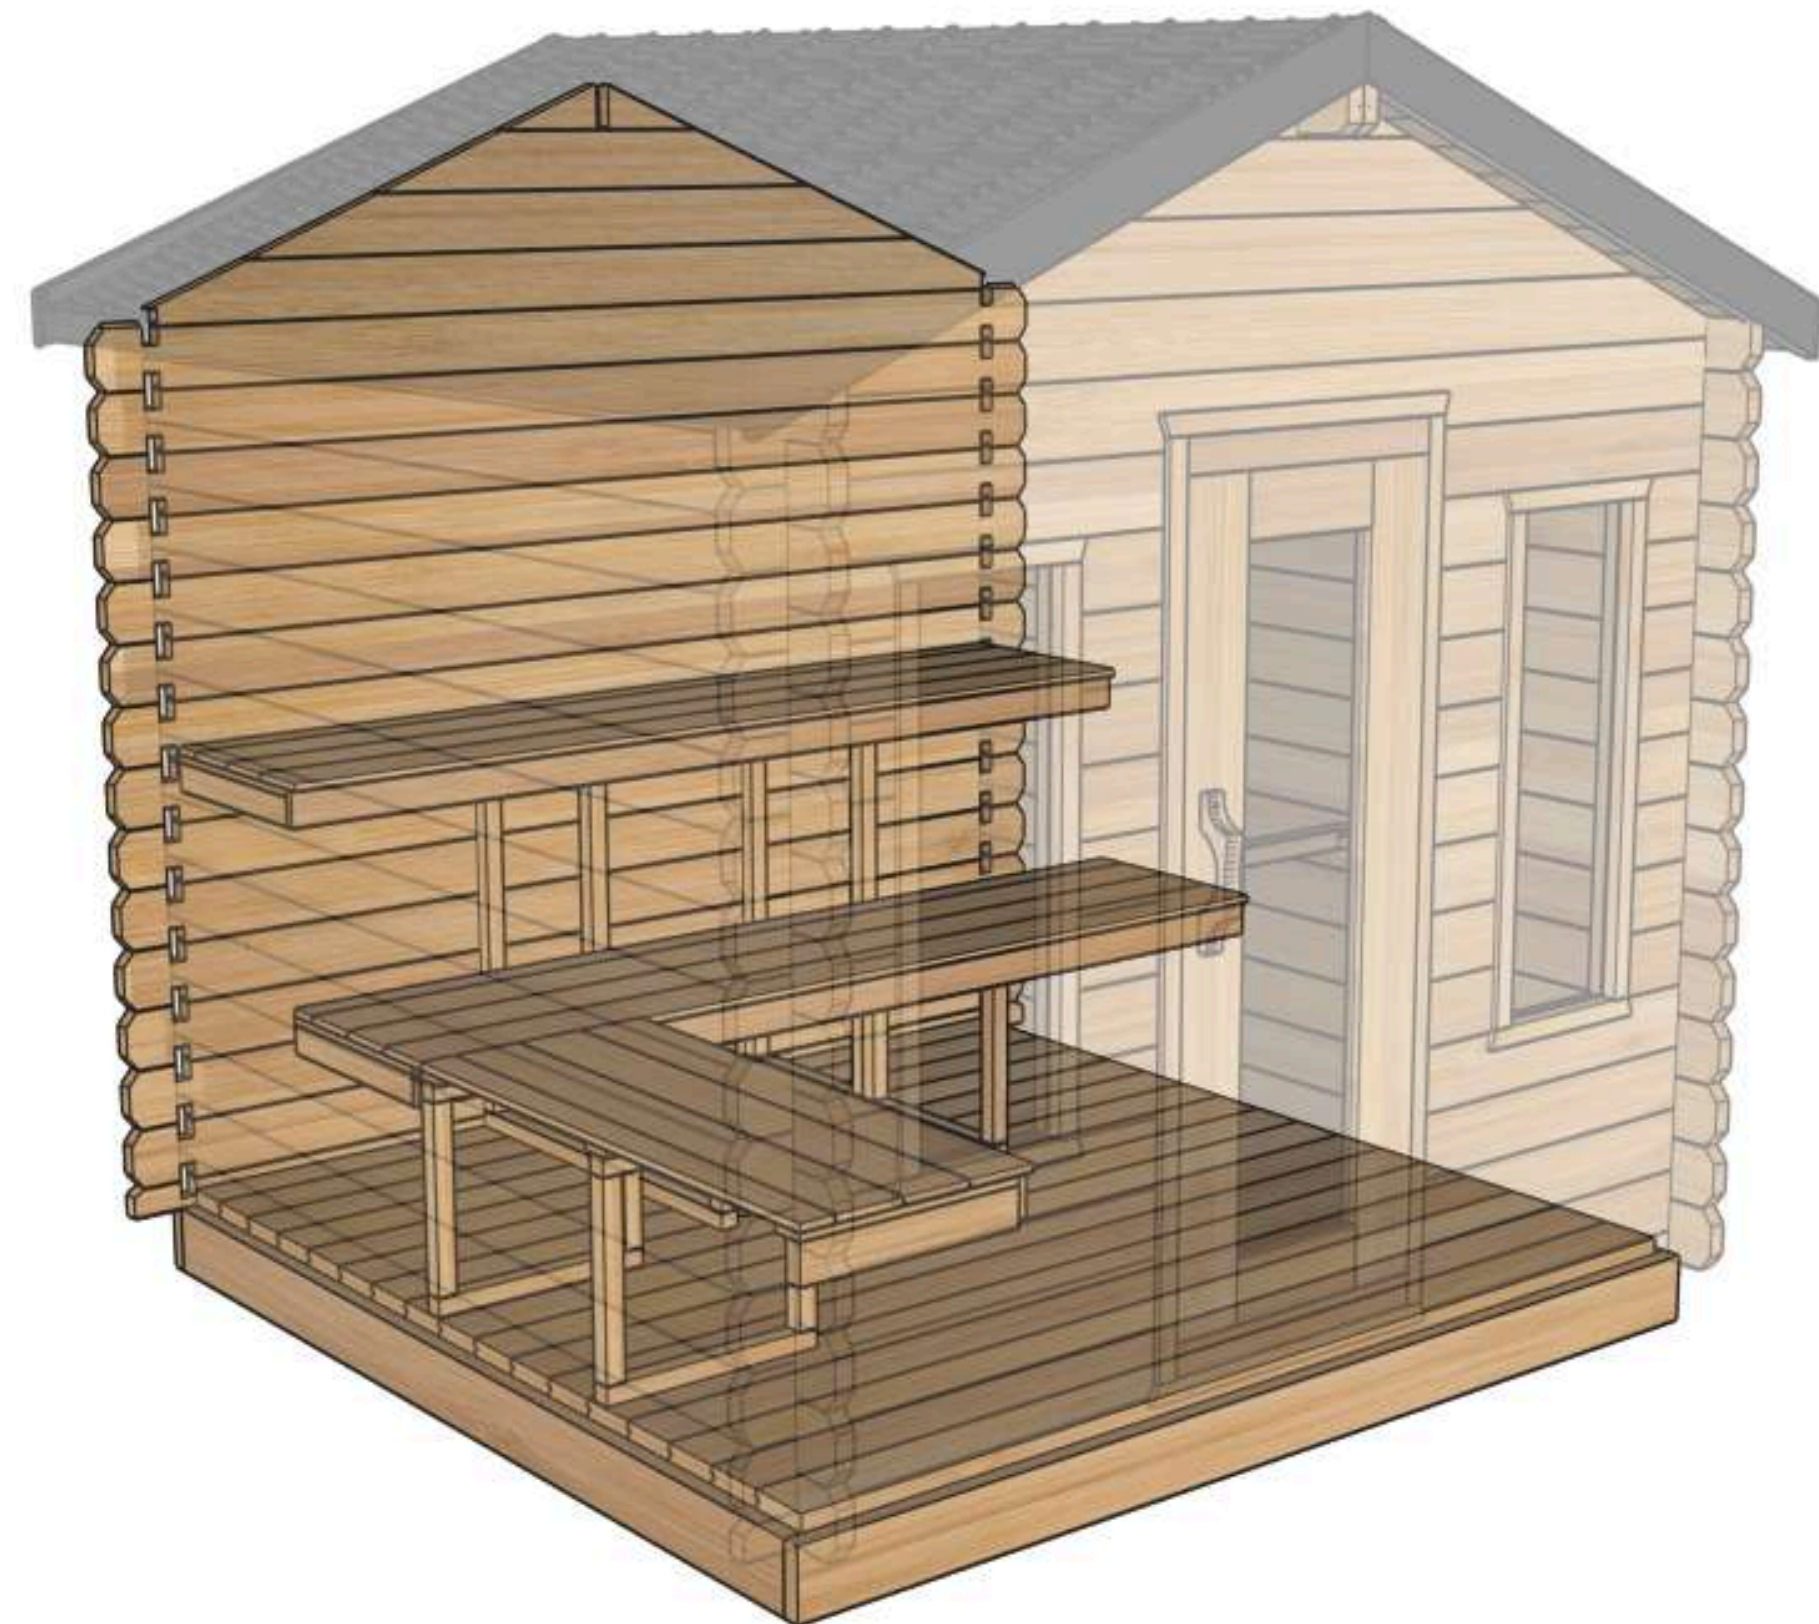

Front View

Back View

Top View

Side View

GEORGIAN CTC88W Sauna Model
All dimensions in Imperial (Inches)

External Structure Dimensions (Drawing 1 of 3)

April 9, 2025 Tim Marshall

318448 Line NE,
Melancthon, ON
L9V 2K3
(519)923-9813

Front View

Back View

Top View

Side View

Perspective View

Main Structures and Base Material	Constructed with SPF Eastern White Cedar (softwood structural lumber).
Interior and Ceiling Details	Walls and ceiling T&G Boards Eastern White Cedar wood.
Interior Material	Benches made of Eastern White Cedar wood.
Sauna Door and Windows	Door glass is 5 mm thick tempered glass.
	Window is 5 mm bronze tempered glass.
Door Handle	Door handle made of solid wood, keeping the door closed with a magnet.

Front View

Side View