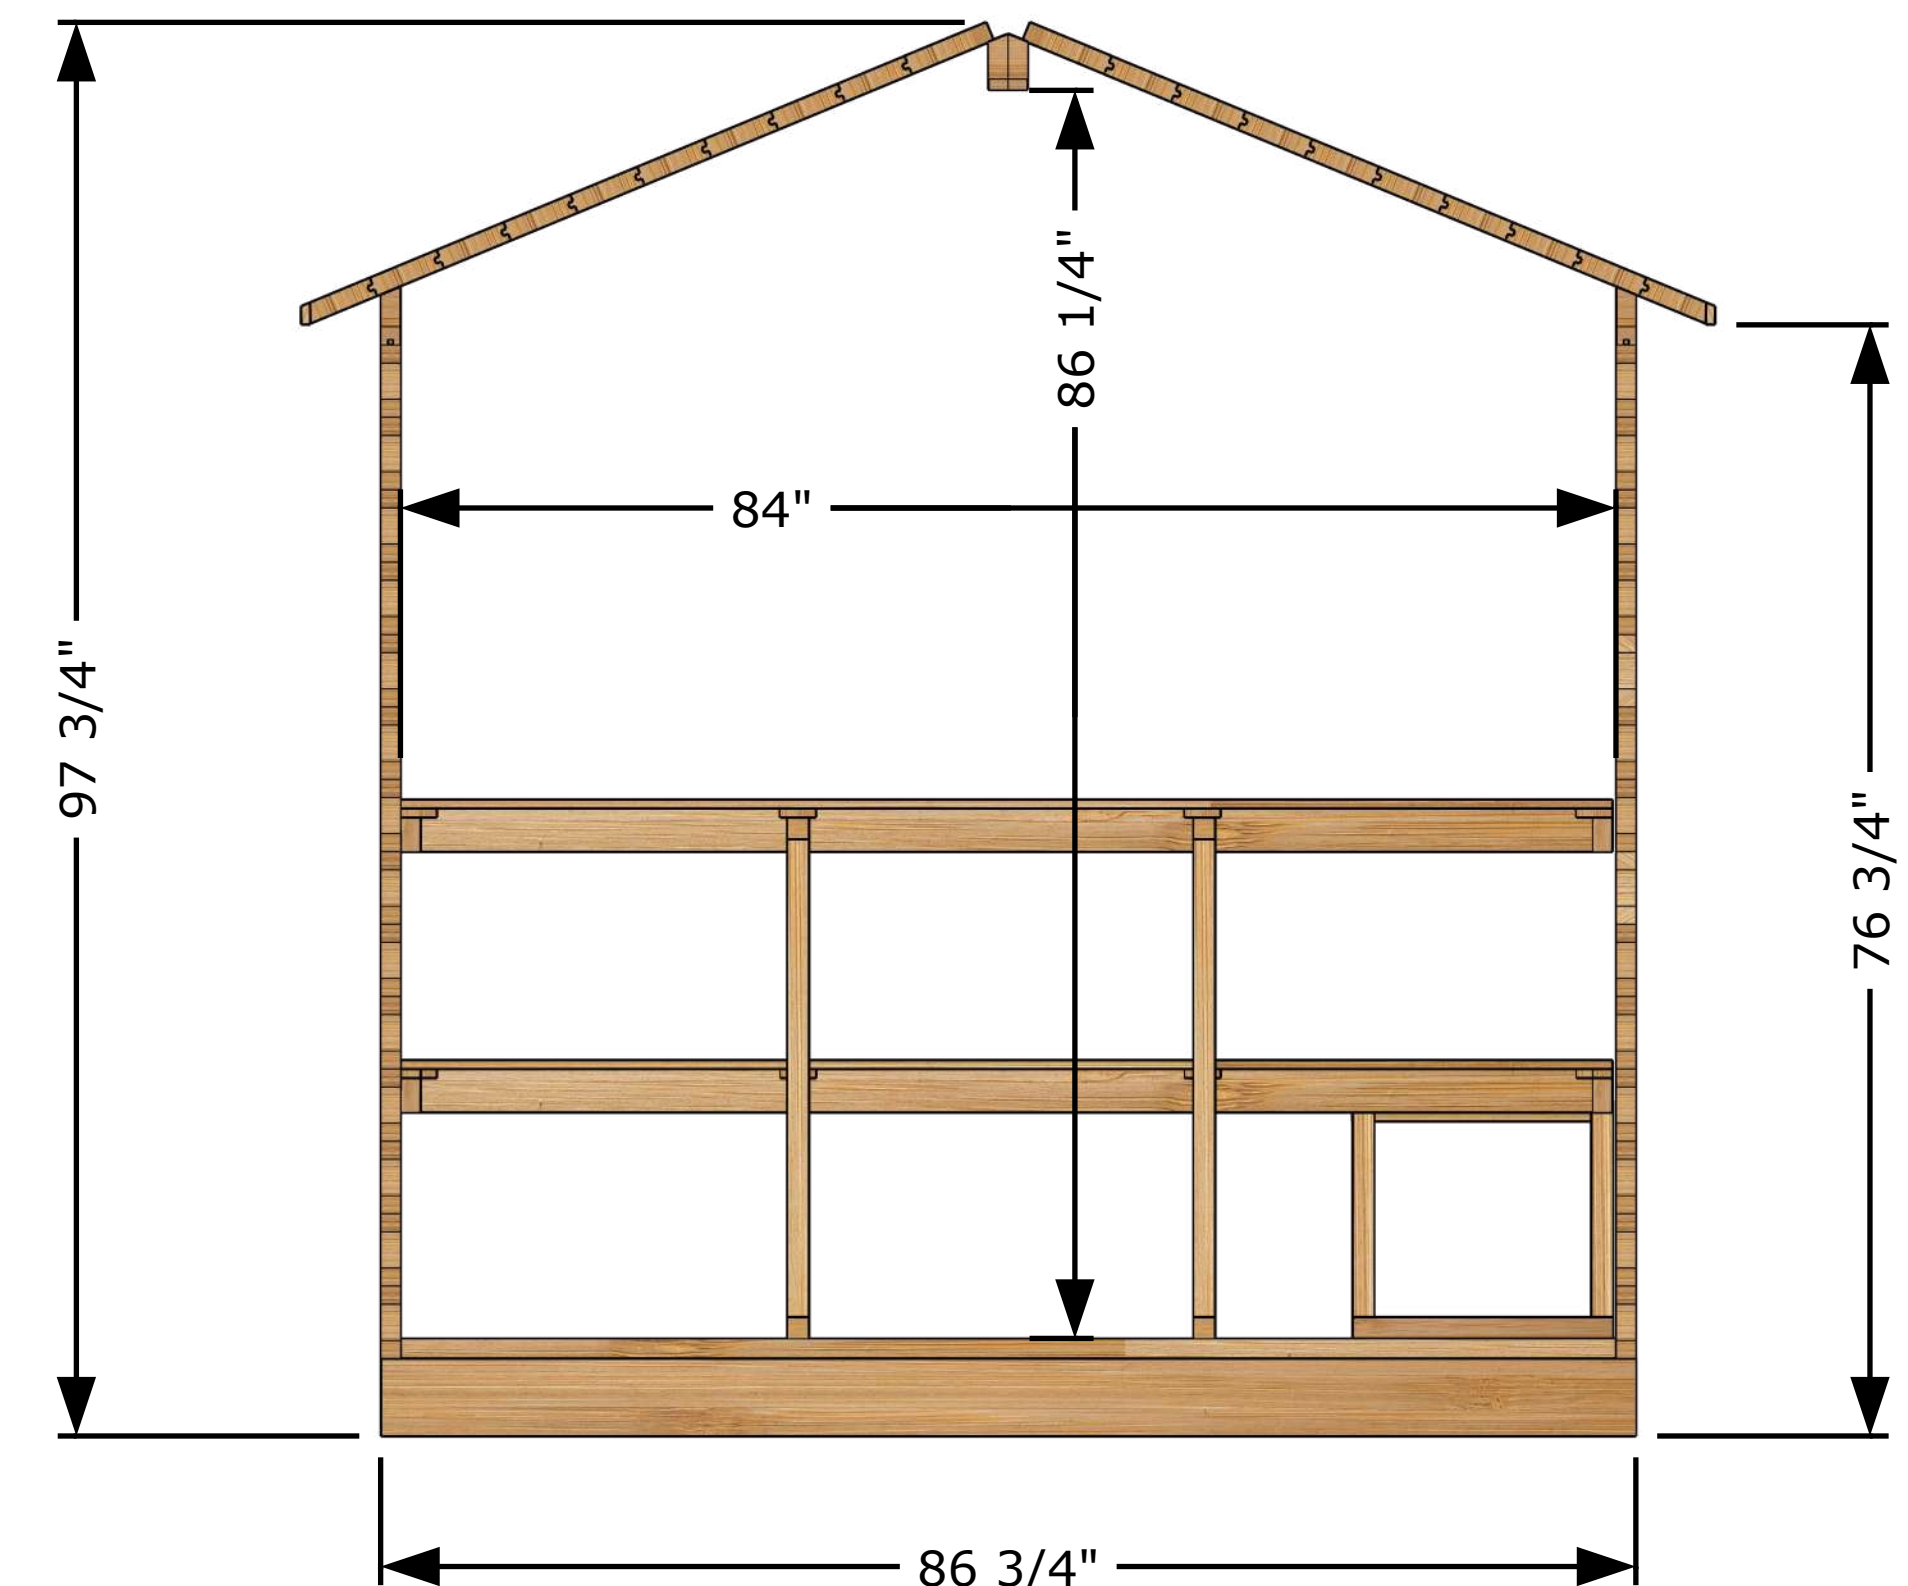

Front View

Back View

Top View

Side View

GEORGIAN CTC88W Sauna Model
All dimensions in Imperial (Inches)

External Structure Dimensions (Drawing 1 of 3)

April 9, 2025 Tim Marshall

318448 Line NE,
Melancthon, ON
L9V 2K3
(519)923-9813

Front View

Back View

Top View

Side View

Perspective View

Main Structures and Base Material	Constructed with SPF Eastern White Cedar (softwood structural lumber).
Interior and Ceiling Details	Walls and ceiling T&G Boards Eastern White Cedar wood.
Interior Material	Benches made of Eastern White Cedar wood.
Sauna Door and Windows	Door glass is 5 mm thick tempered glass.
	Window is 5 mm bronze tempered glass.
Door Handle	Door handle made of solid wood, keeping the door closed with a magnet.

Front View

Side View