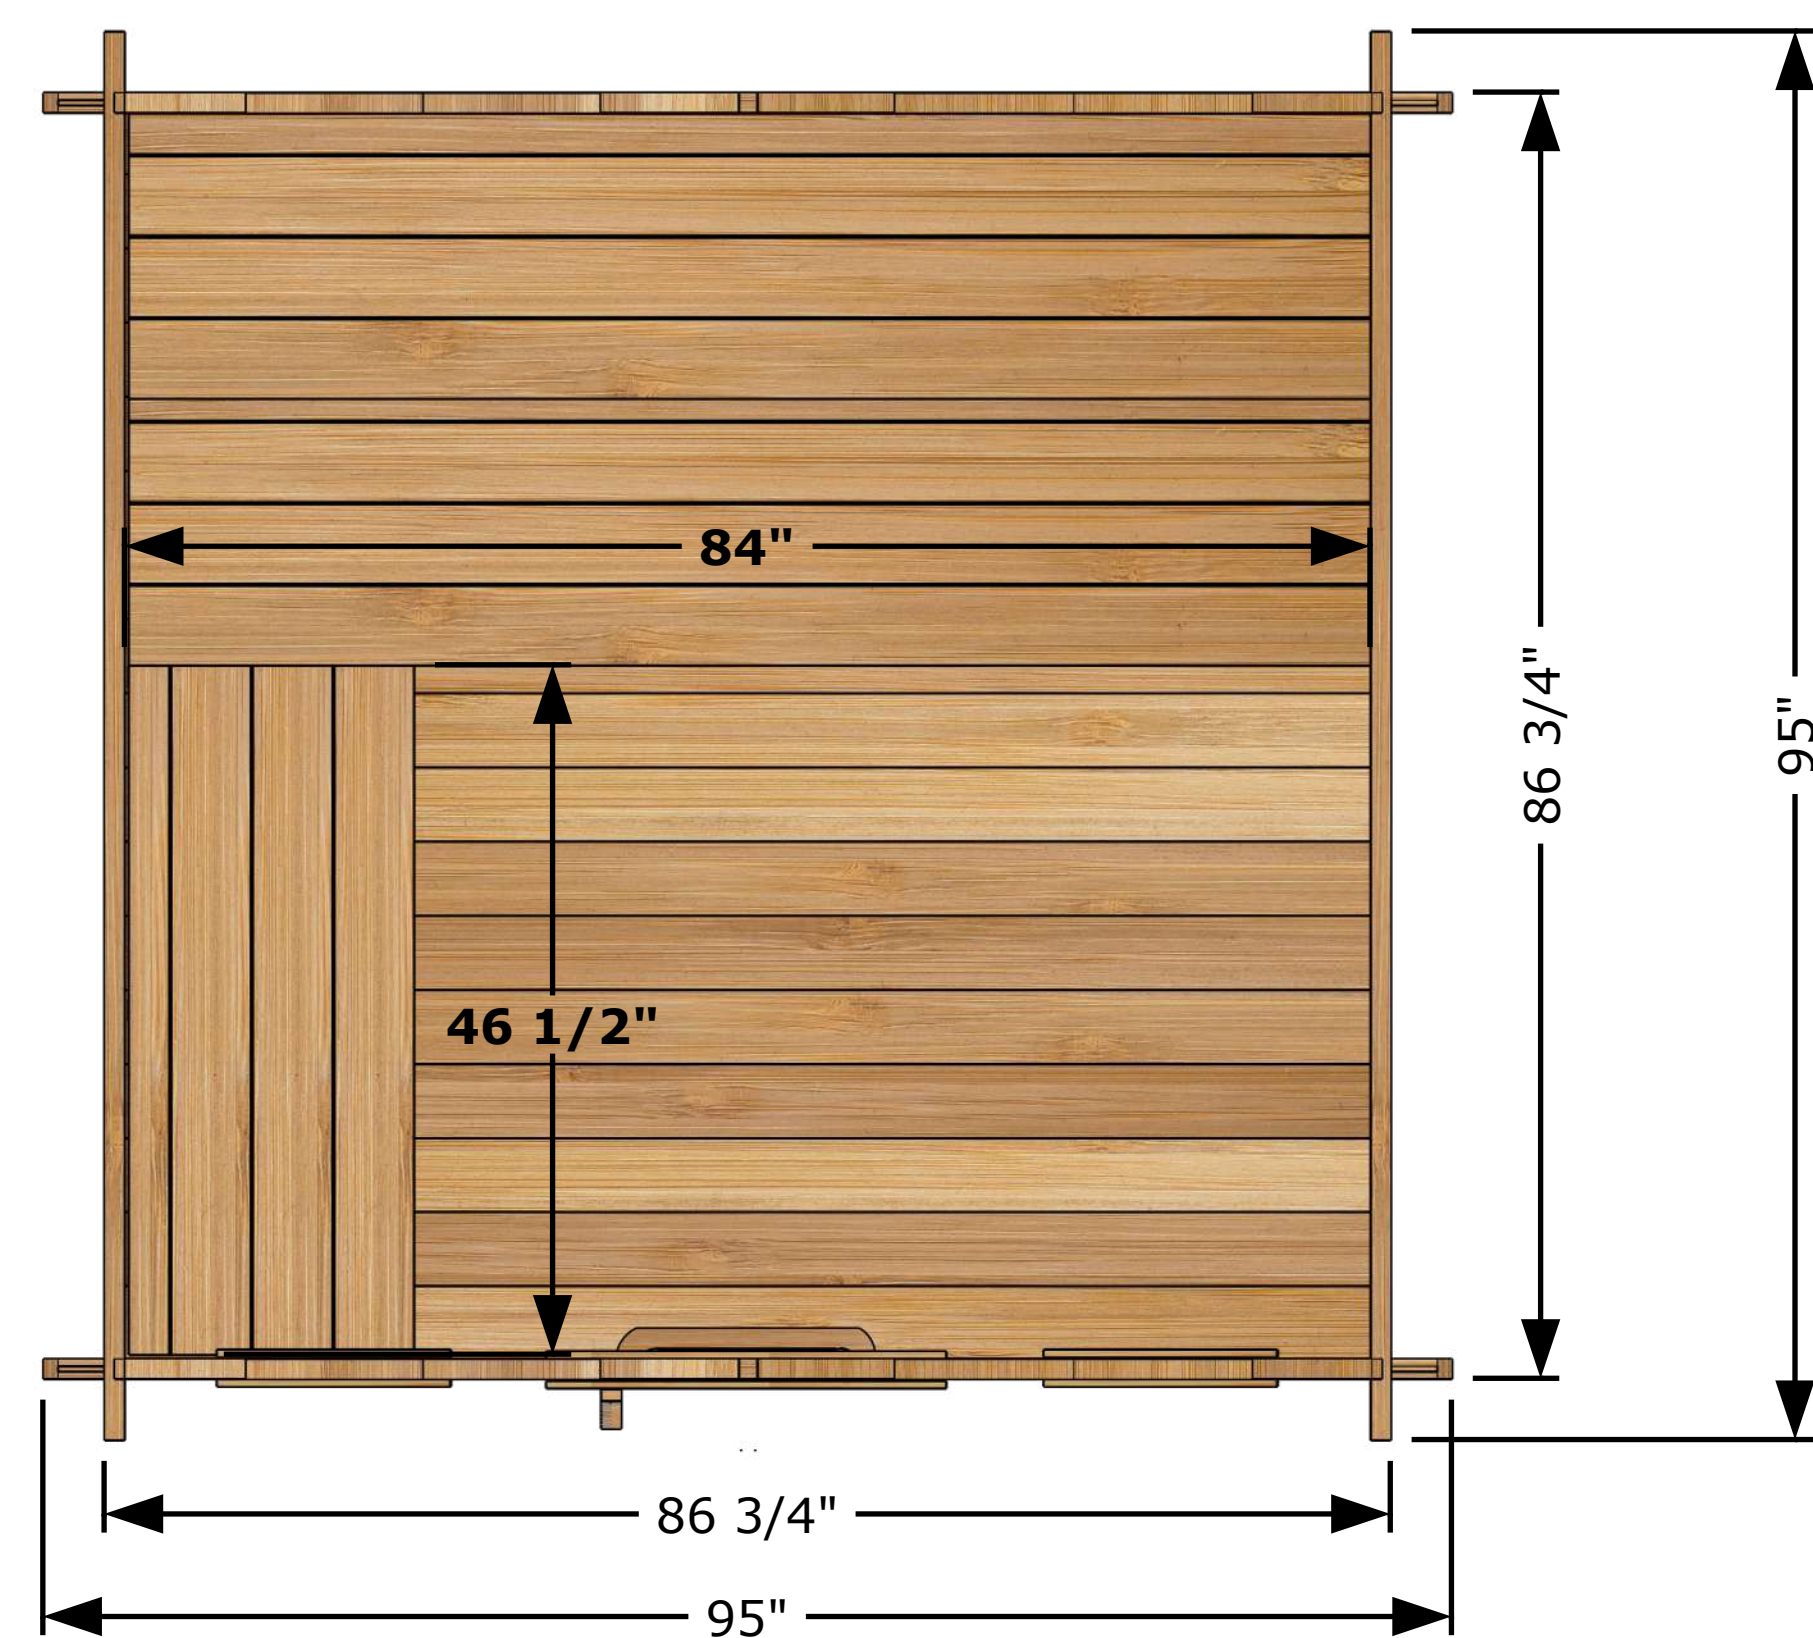

Front View

Back View

Top View

Side View

GEORGIAN CTC88W Sauna Model
All dimensions in Imperial (Inches)

External Structure Dimensions (Drawing 1 of 3)

April 9, 2025 Tim Marshall

318448 Line NE,
Melancthon, ON
L9V 2K3
(519)923-9813

Front View

Back View

Top View

Side View

Perspective View

Main Structures and Base Material	Constructed with SPF Eastern White Cedar (softwood structural lumber).
Interior and Ceiling Details	Walls and ceiling T&G Boards Eastern White Cedar wood.
Interior Material	Benches made of Eastern White Cedar wood.
Sauna Door and Windows	Door glass is 5 mm thick tempered glass.
	Window is 5 mm bronze tempered glass.
Door Handle	Door handle made of solid wood, keeping the door closed with a magnet.

Front View

Side View