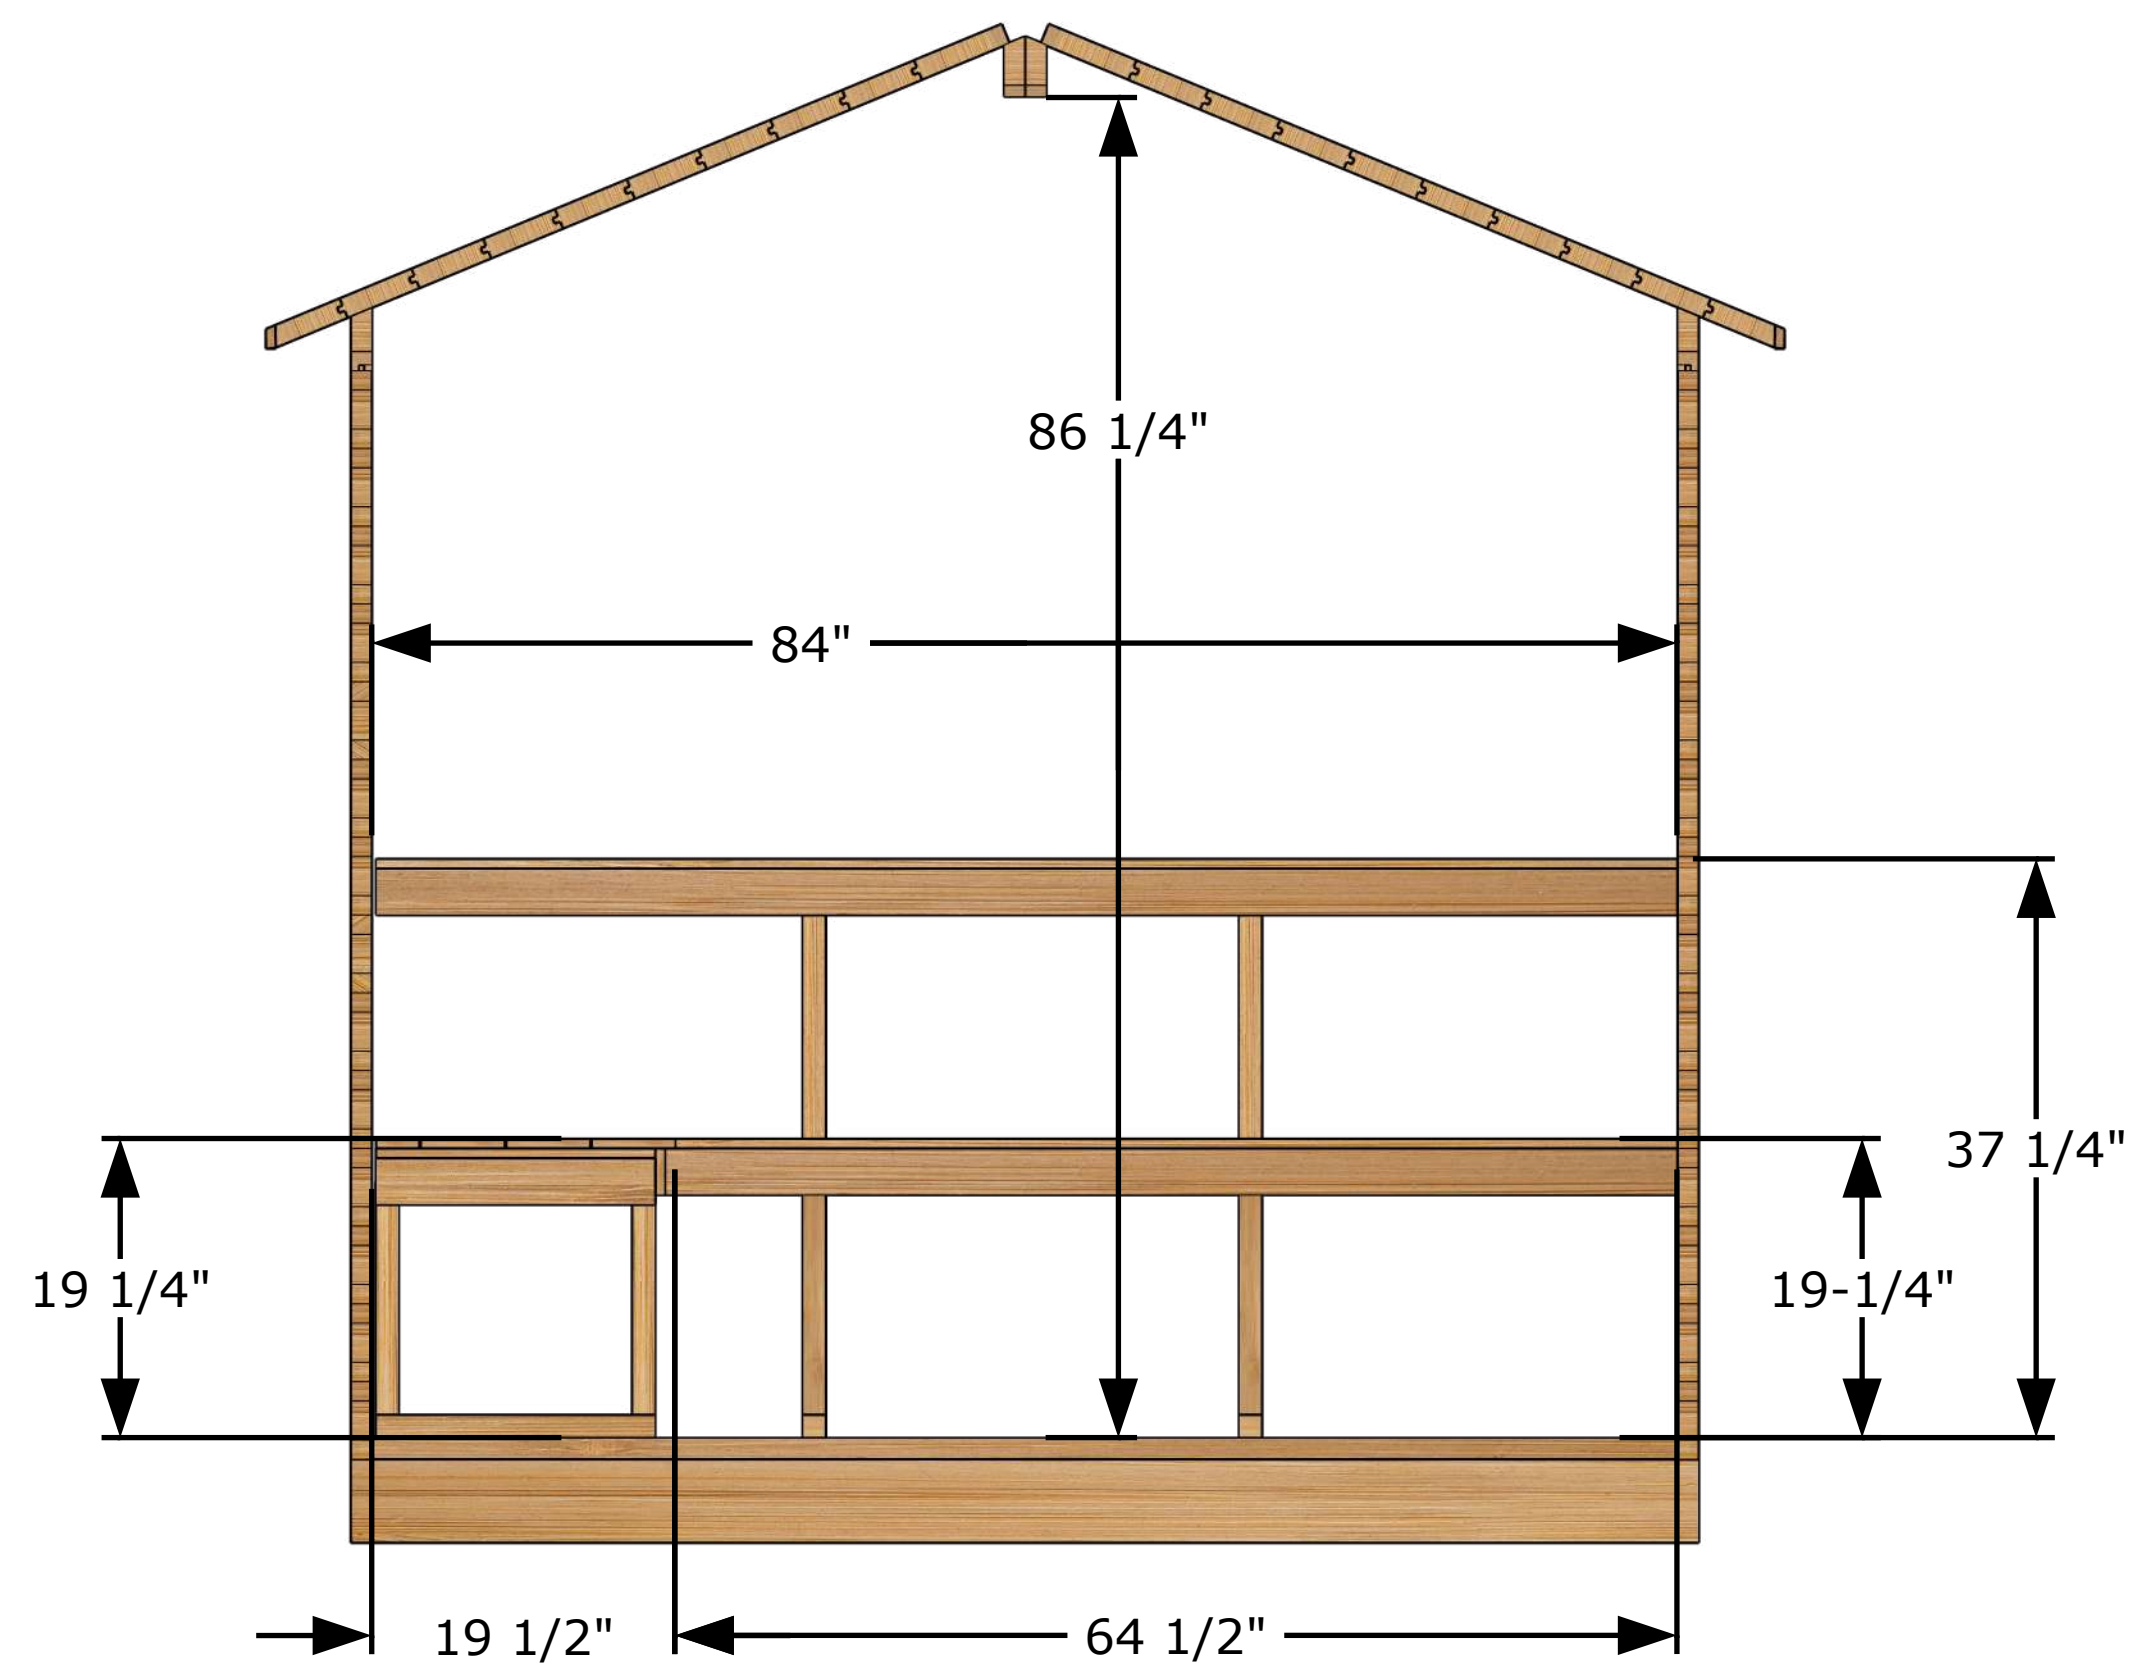

Front View

Back View

Top View

Side View

GEORGIAN CTC88W Sauna Model
All dimensions in Imperial (Inches)

External Structure Dimensions (Drawing 1 of 3)

April 9, 2025 Tim Marshall

318448 Line NE,
Melancthon, ON
L9V 2K3
(519)923-9813

Front View

Back View

Top View

Side View

Perspective View

Main Structures and Base Material	Constructed with SPF Eastern White Cedar (softwood structural lumber).
Interior and Ceiling Details	Walls and ceiling T&G Boards Eastern White Cedar wood.
Interior Material	Benches made of Eastern White Cedar wood.
Sauna Door and Windows	Door glass is 5 mm thick tempered glass.
	Window is 5 mm bronze tempered glass.
Door Handle	Door handle made of solid wood, keeping the door closed with a magnet.

Front View

Side View