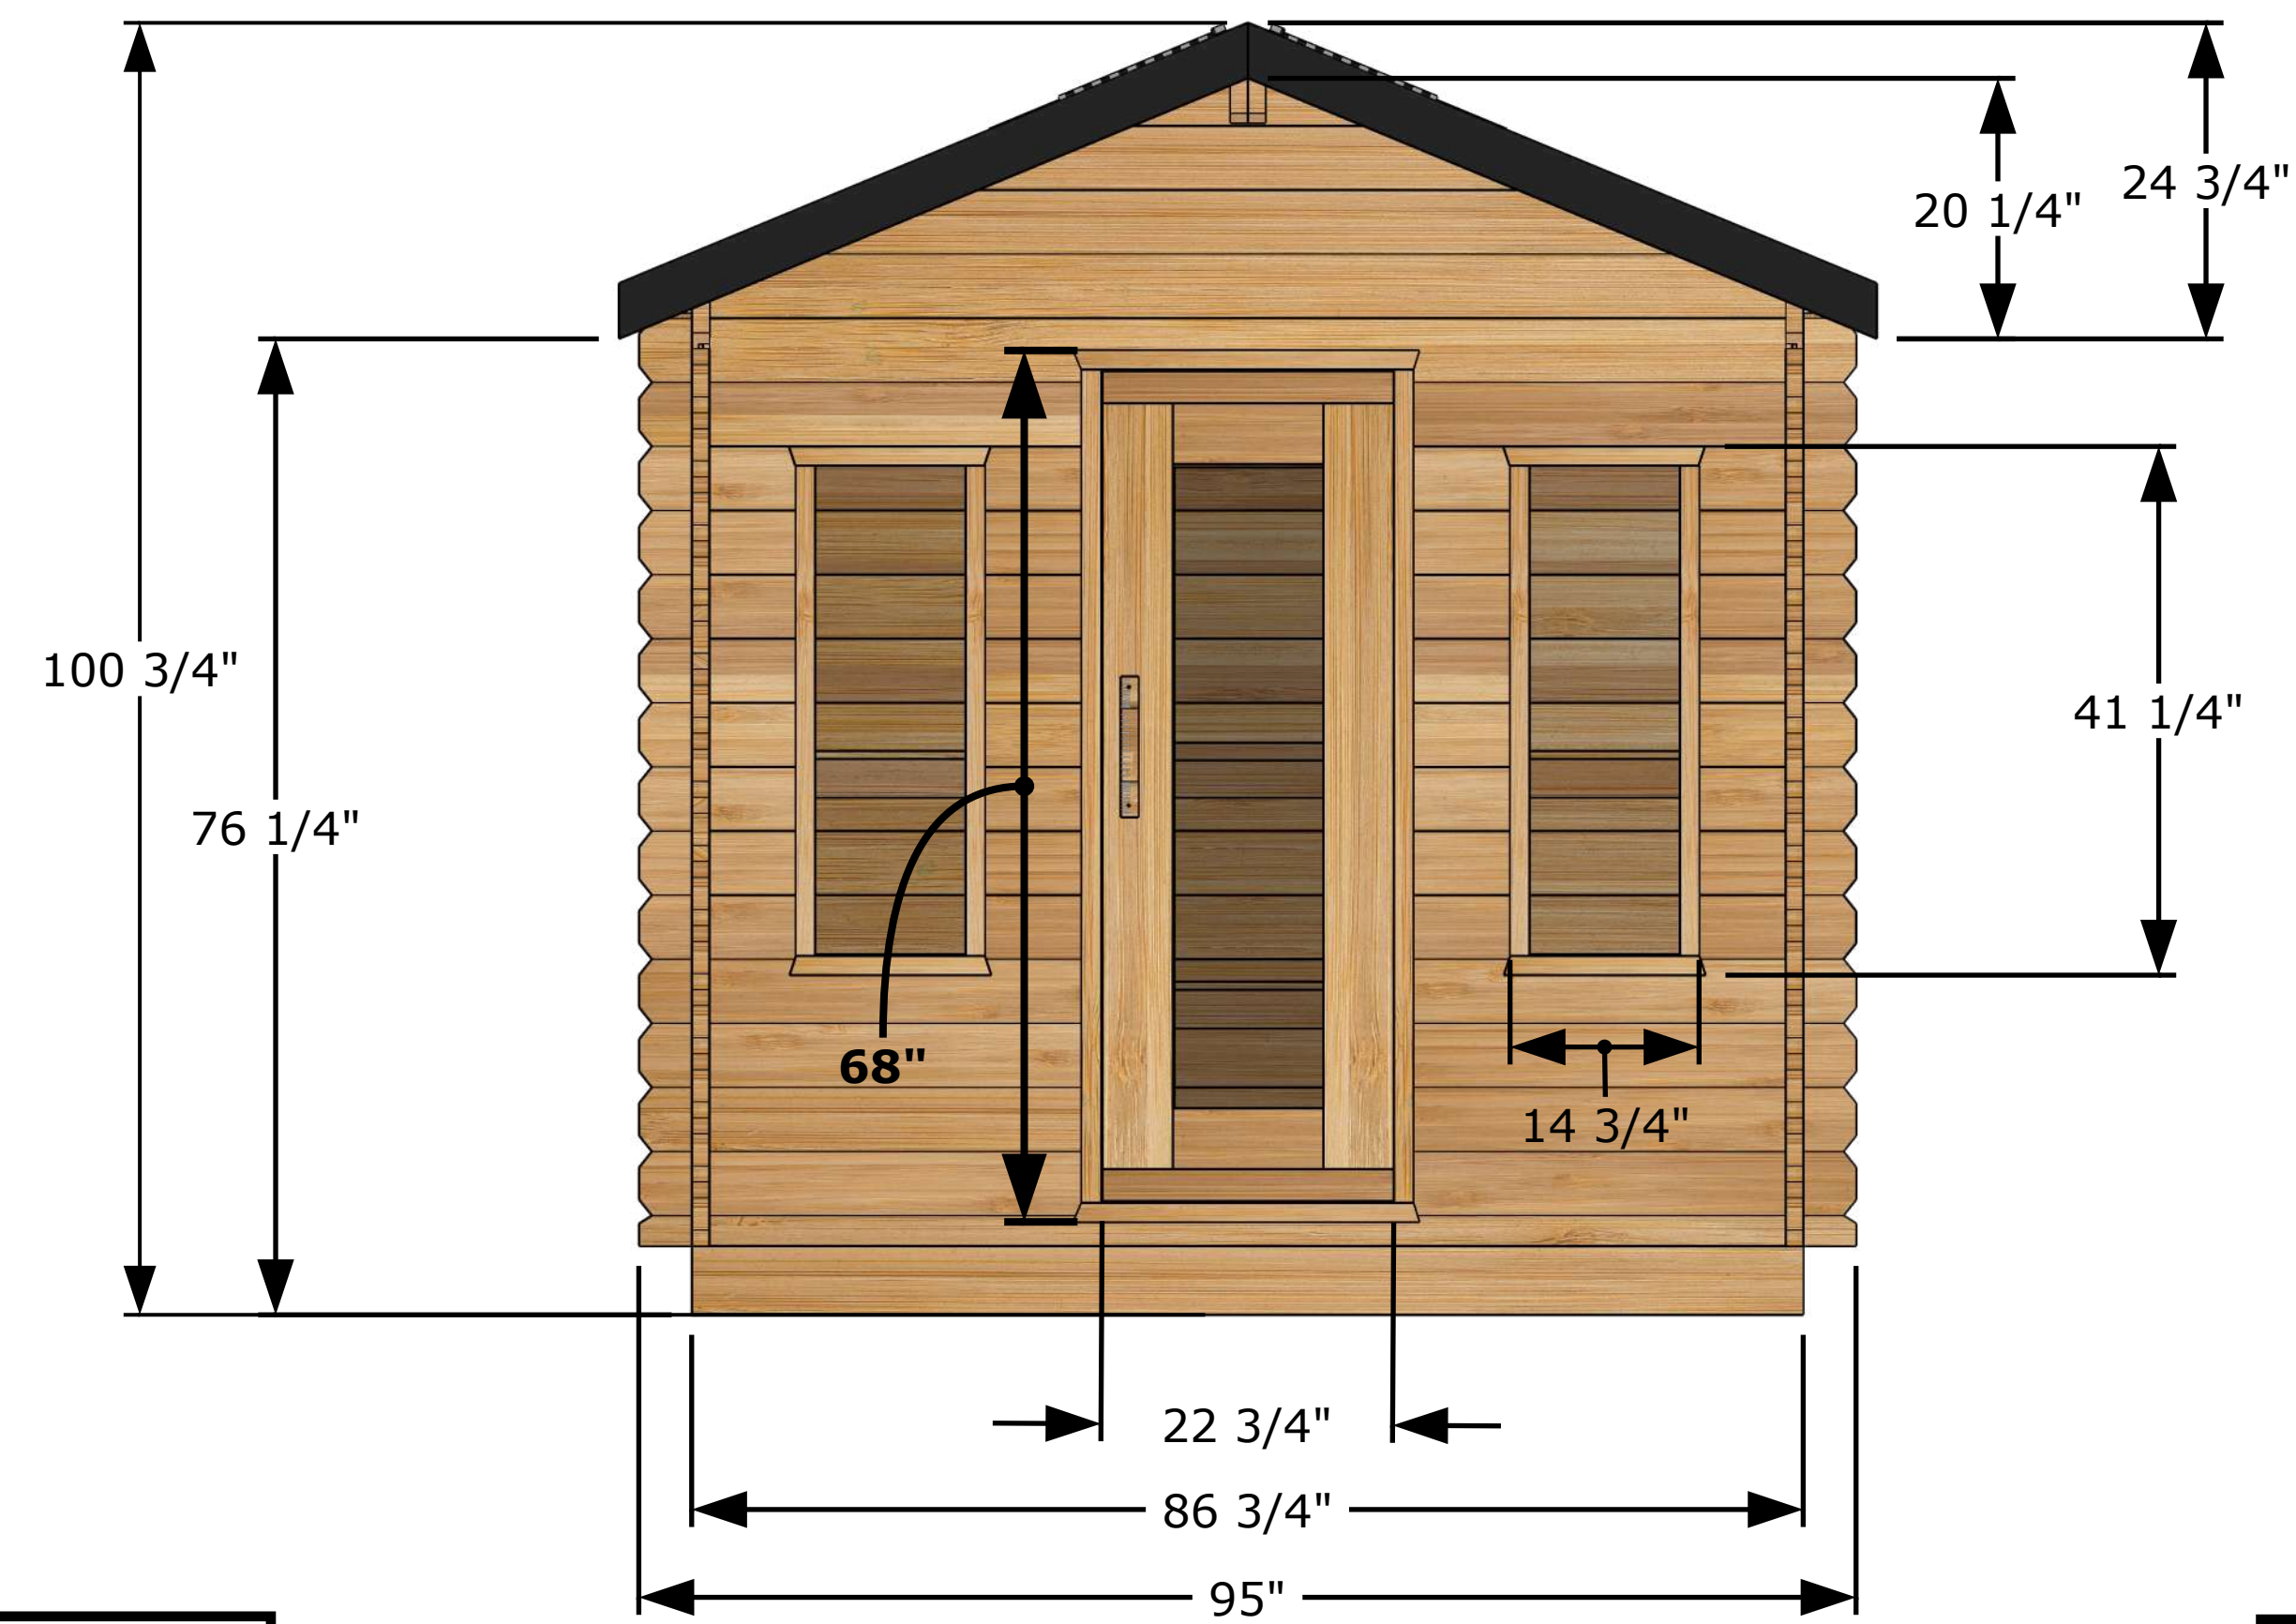

Front View

Back View

Top View

Side View

GEORGIAN CTC88W Sauna Model
All dimensions in Imperial (Inches)

External Structure Dimensions (Drawing 1 of 3)

April 9, 2025 Tim Marshall

318448 Line NE,
Melancthon, ON
L9V 2K3
(519)923-9813

Front View

Back View

Top View

Side View

Perspective View

Main Structures and Base Material	Constructed with SPF Eastern White Cedar (softwood structural lumber).
Interior and Ceiling Details	Walls and ceiling T&G Boards Eastern White Cedar wood.
Interior Material	Benches made of Eastern White Cedar wood.
Sauna Door and Windows	Door glass is 5 mm thick tempered glass.
	Window is 5 mm bronze tempered glass.
Door Handle	Door handle made of solid wood, keeping the door closed with a magnet.

Front View

Side View