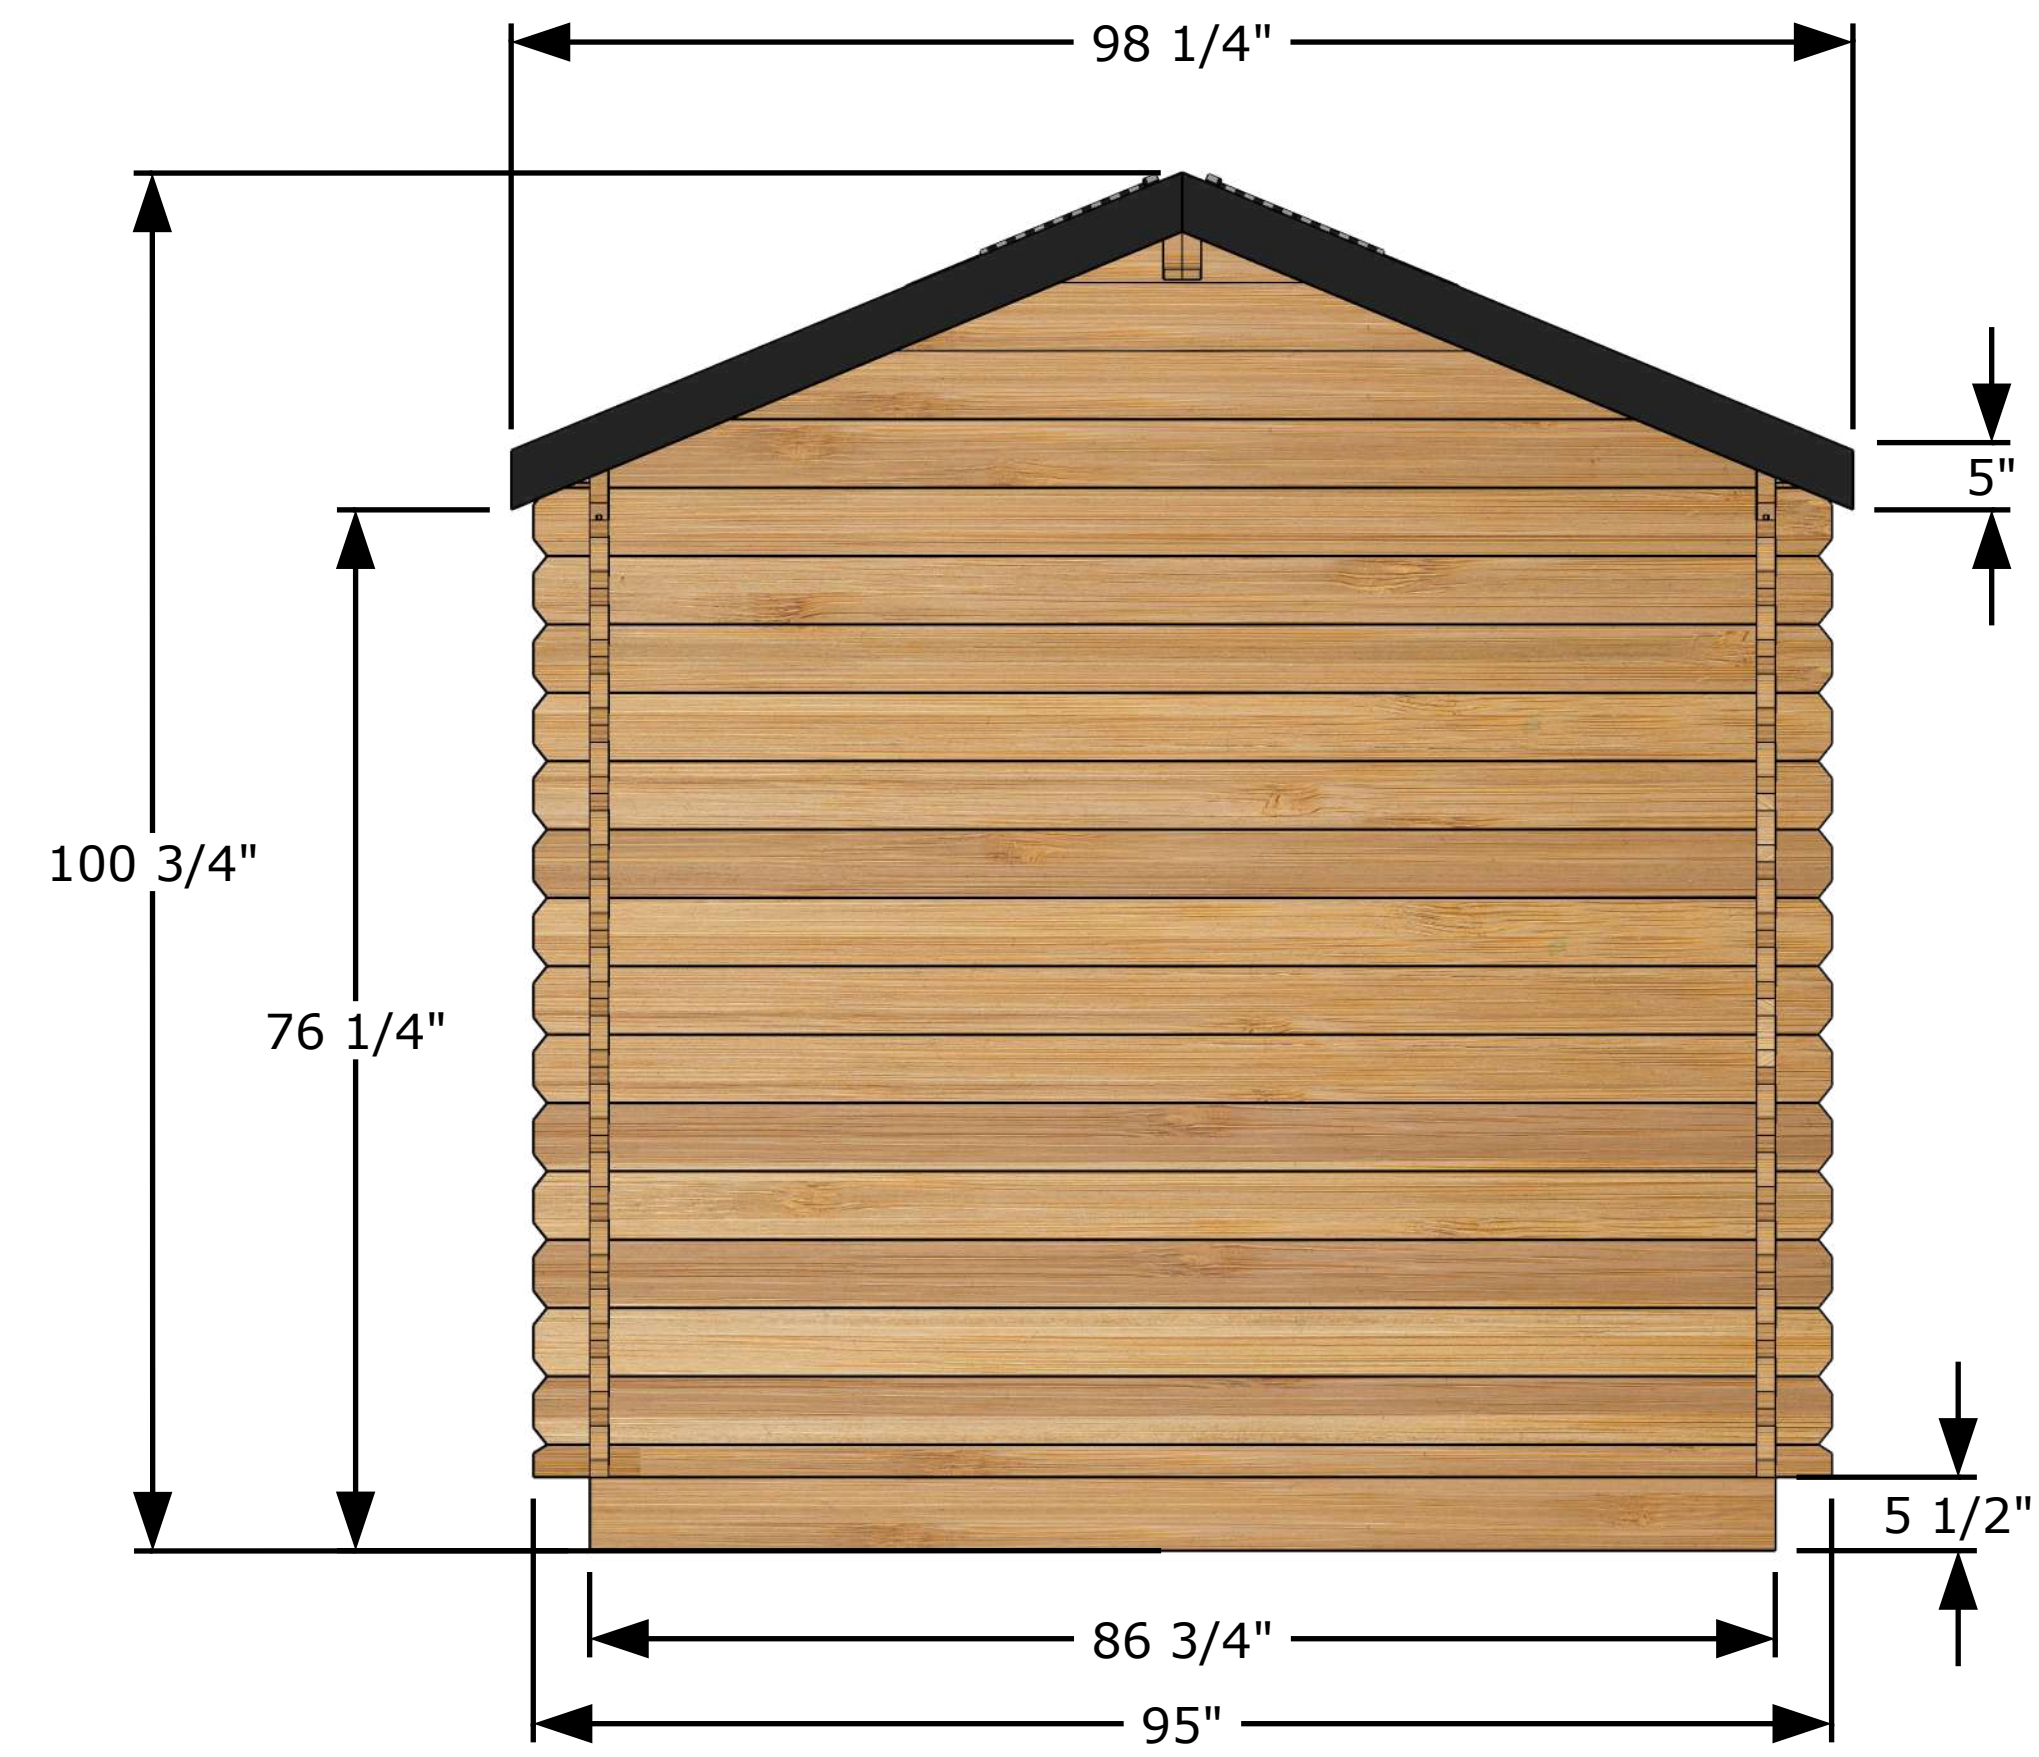

Front View

Back View

Top View

Side View

GEORGIAN CTC88W Sauna Model
All dimensions in Imperial (Inches)

External Structure Dimensions (Drawing 1 of 3)

April 9, 2025 Tim Marshall

318448 Line NE,
Melancthon, ON
L9V 2K3
(519)923-9813

Front View

Back View

Top View

Side View

Perspective View

Main Structures and Base Material	Constructed with SPF Eastern White Cedar (softwood structural lumber).
Interior and Ceiling Details	Walls and ceiling T&G Boards Eastern White Cedar wood.
Interior Material	Benches made of Eastern White Cedar wood.
Sauna Door and Windows	Door glass is 5 mm thick tempered glass.
	Window is 5 mm bronze tempered glass.
Door Handle	Door handle made of solid wood, keeping the door closed with a magnet.

Front View

Side View