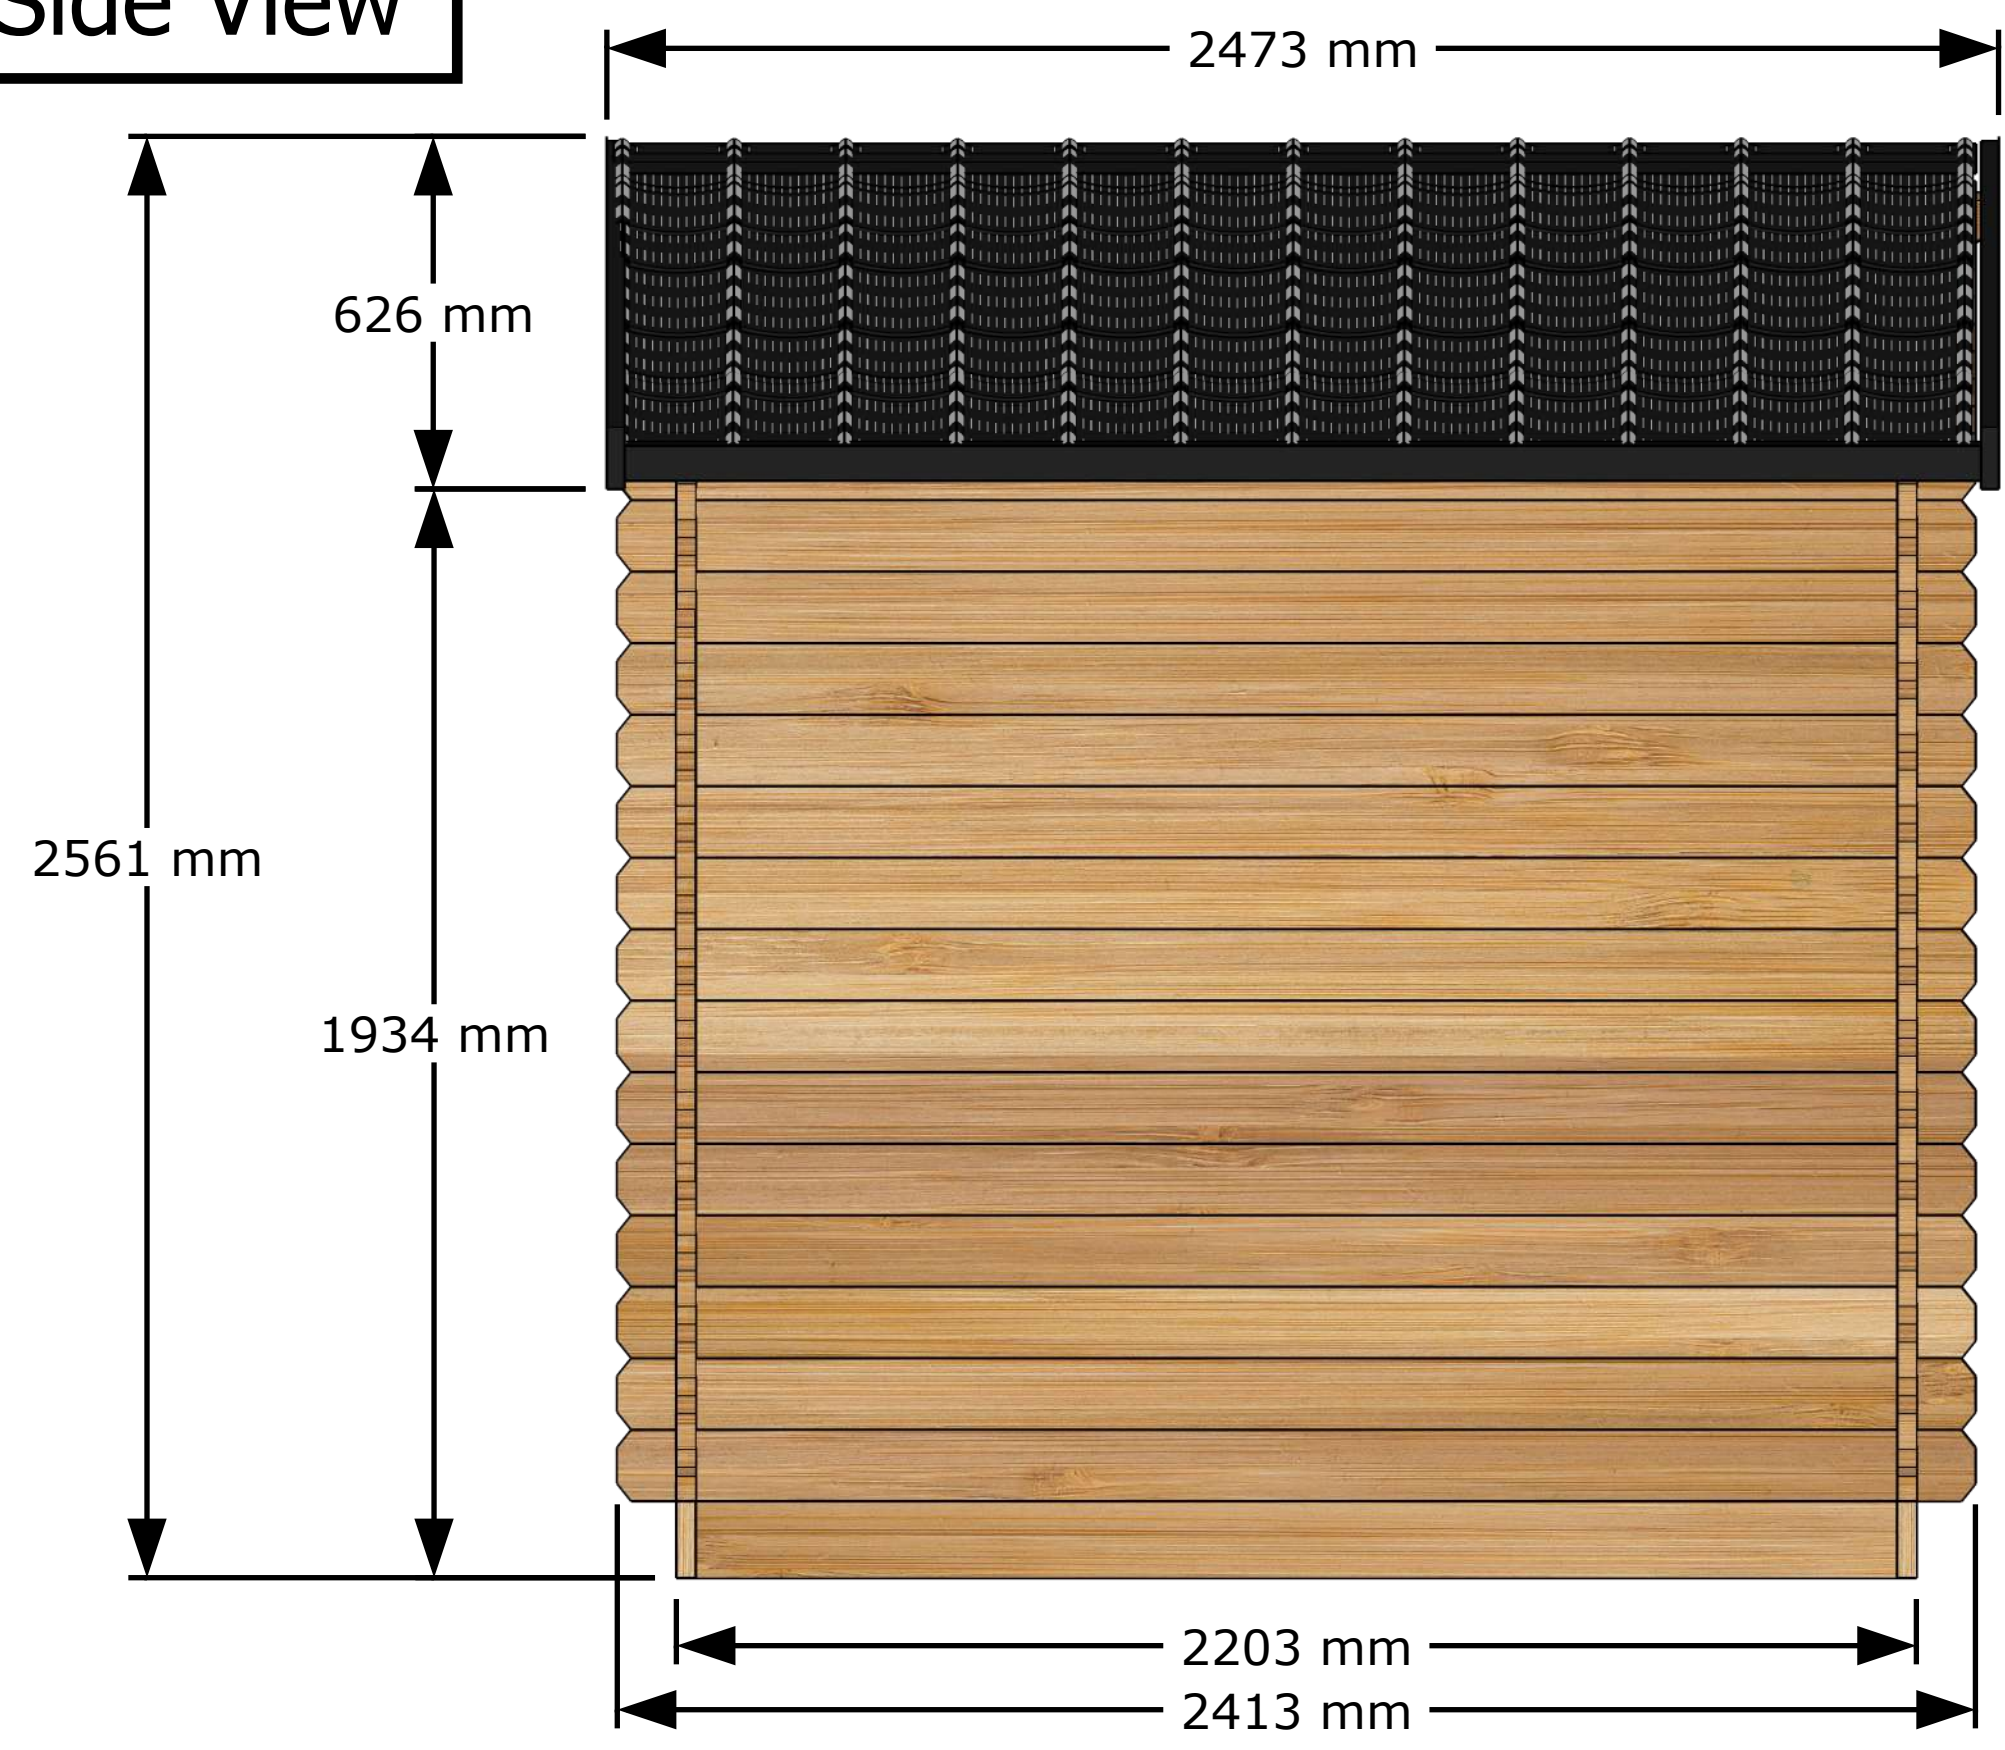

Front View

Back View

Top View

Side View

GEORGIAN CTC88W Sauna Model
All dimensions in Metric (mm)

External Structure Dimensions (Drawing 1 of 3)

April 9, 2025 Tim Marshall

318448 Line NE,
Melancthon, ON
L9V 2K3
(519)923-9813

Front View

Back View

Top View

Side View

Perspective View

Main Structures and Base Material	Constructed with SPF Eastern White Cedar (softwood structural lumber).
Interior and Ceiling Details	Walls and ceiling T&G Boards Eastern White Cedar wood.
Interior Material	Benches made of Eastern White Cedar wood.
Sauna Door and Windows	Door glass is 5 mm thick tempered glass.
	Window is 5 mm bronze tempered glass.
Door Handle	Door handle made of solid wood, keeping the door closed with a magnet.

Front View

Side View