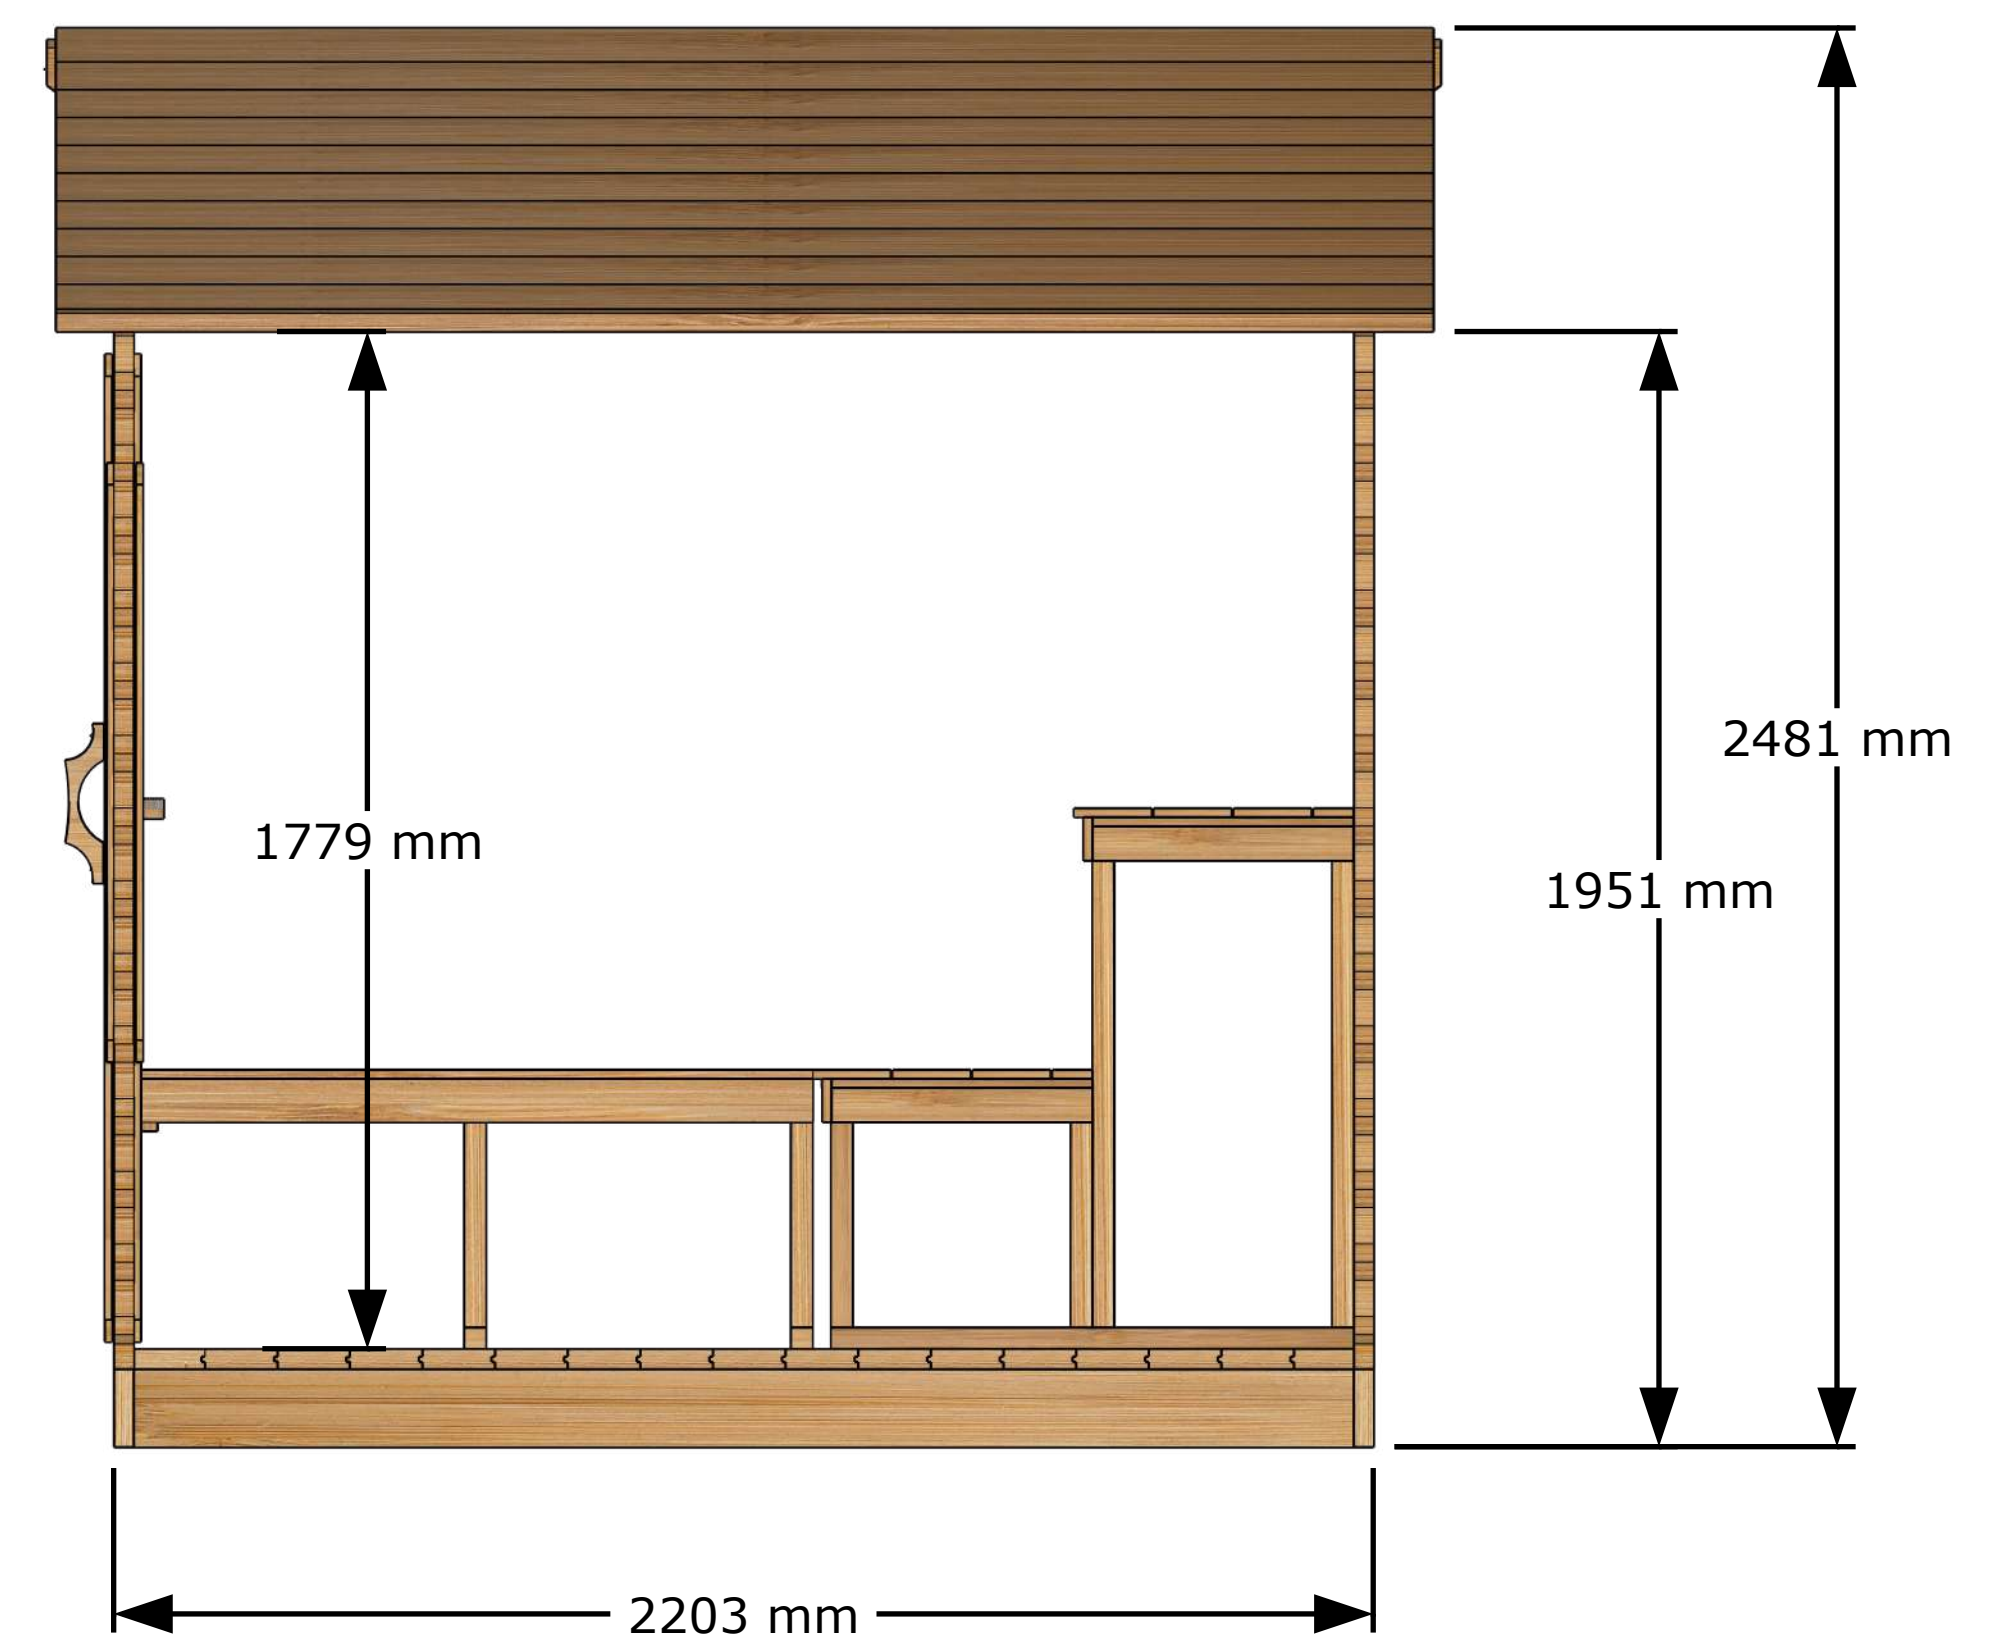

Front View

Back View

Top View

Side View

GEORGIAN CTC88W Sauna Model
All dimensions in Metric (mm)

External Structure Dimensions (Drawing 1 of 3)

April 9, 2025 Tim Marshall

318448 Line NE,
Melancthon, ON
L9V 2K3
(519)923-9813

Front View

Back View

Top View

Side View

Perspective View

Main Structures and Base Material	Constructed with SPF Eastern White Cedar (softwood structural lumber).
Interior and Ceiling Details	Walls and ceiling T&G Boards Eastern White Cedar wood.
Interior Material	Benches made of Eastern White Cedar wood.
Sauna Door and Windows	Door glass is 5 mm thick tempered glass.
	Window is 5 mm bronze tempered glass.
Door Handle	Door handle made of solid wood, keeping the door closed with a magnet.

Front View

Side View