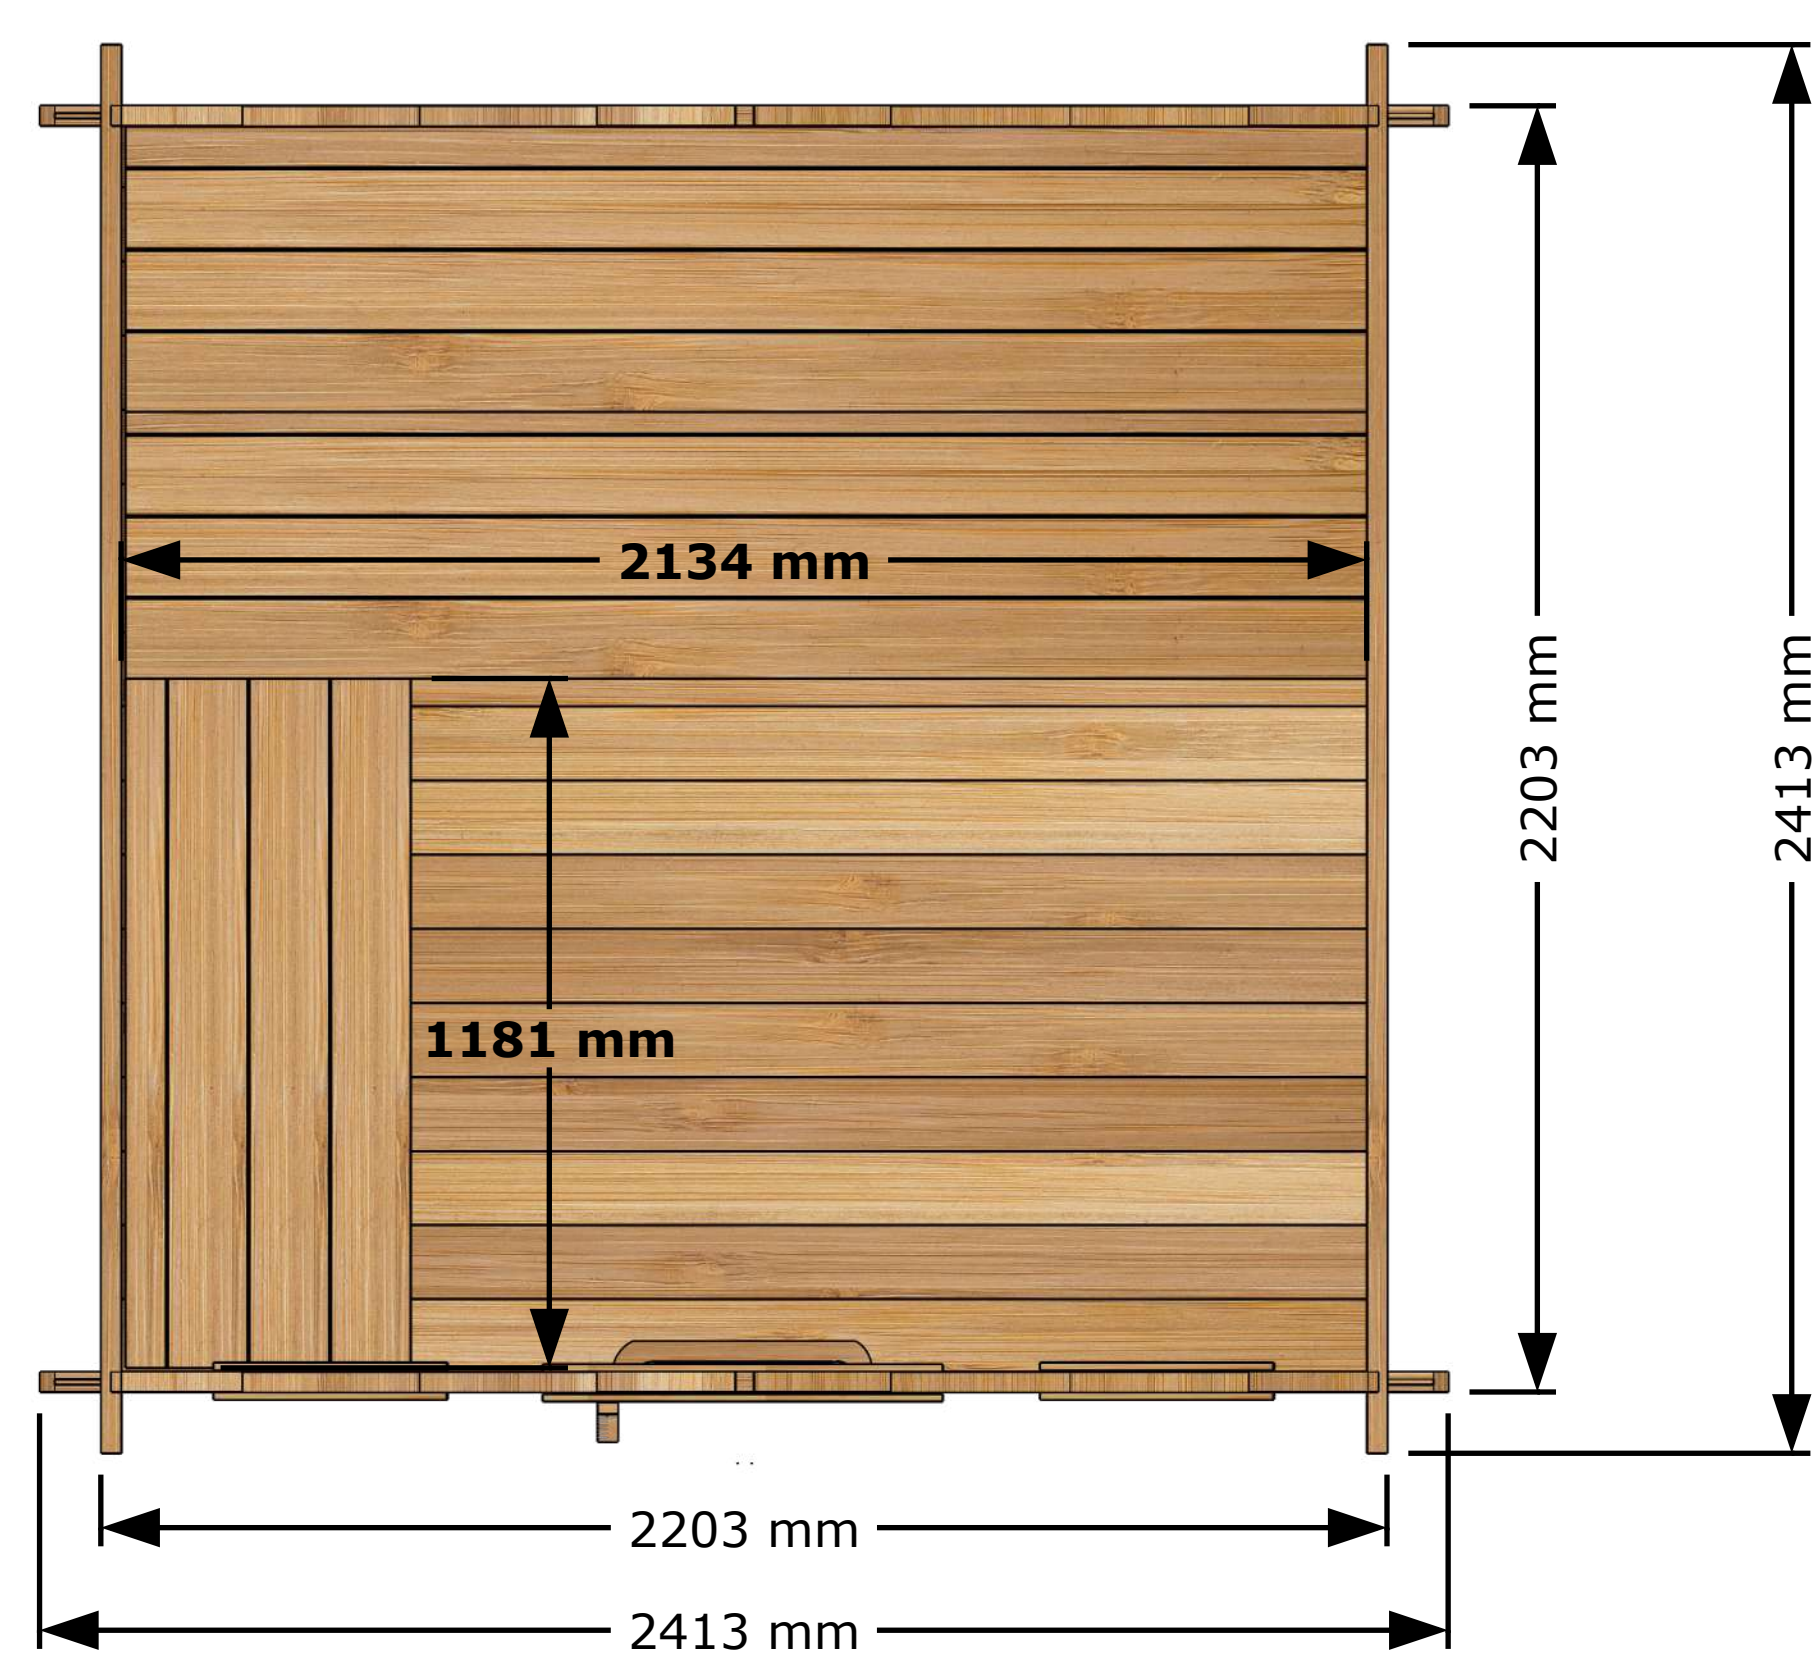

Front View

Back View

Top View

Side View

GEORGIAN CTC88W Sauna Model
All dimensions in Metric (mm)

External Structure Dimensions (Drawing 1 of 3)

April 9, 2025 Tim Marshall

318448 Line NE,
Melancthon, ON
L9V 2K3
(519)923-9813

Front View

Back View

Top View

Side View

Perspective View

Main Structures and Base Material	Constructed with SPF Eastern White Cedar (softwood structural lumber).
Interior and Ceiling Details	Walls and ceiling T&G Boards Eastern White Cedar wood.
Interior Material	Benches made of Eastern White Cedar wood.
Sauna Door and Windows	Door glass is 5 mm thick tempered glass.
	Window is 5 mm bronze tempered glass.
Door Handle	Door handle made of solid wood, keeping the door closed with a magnet.

Front View

Side View