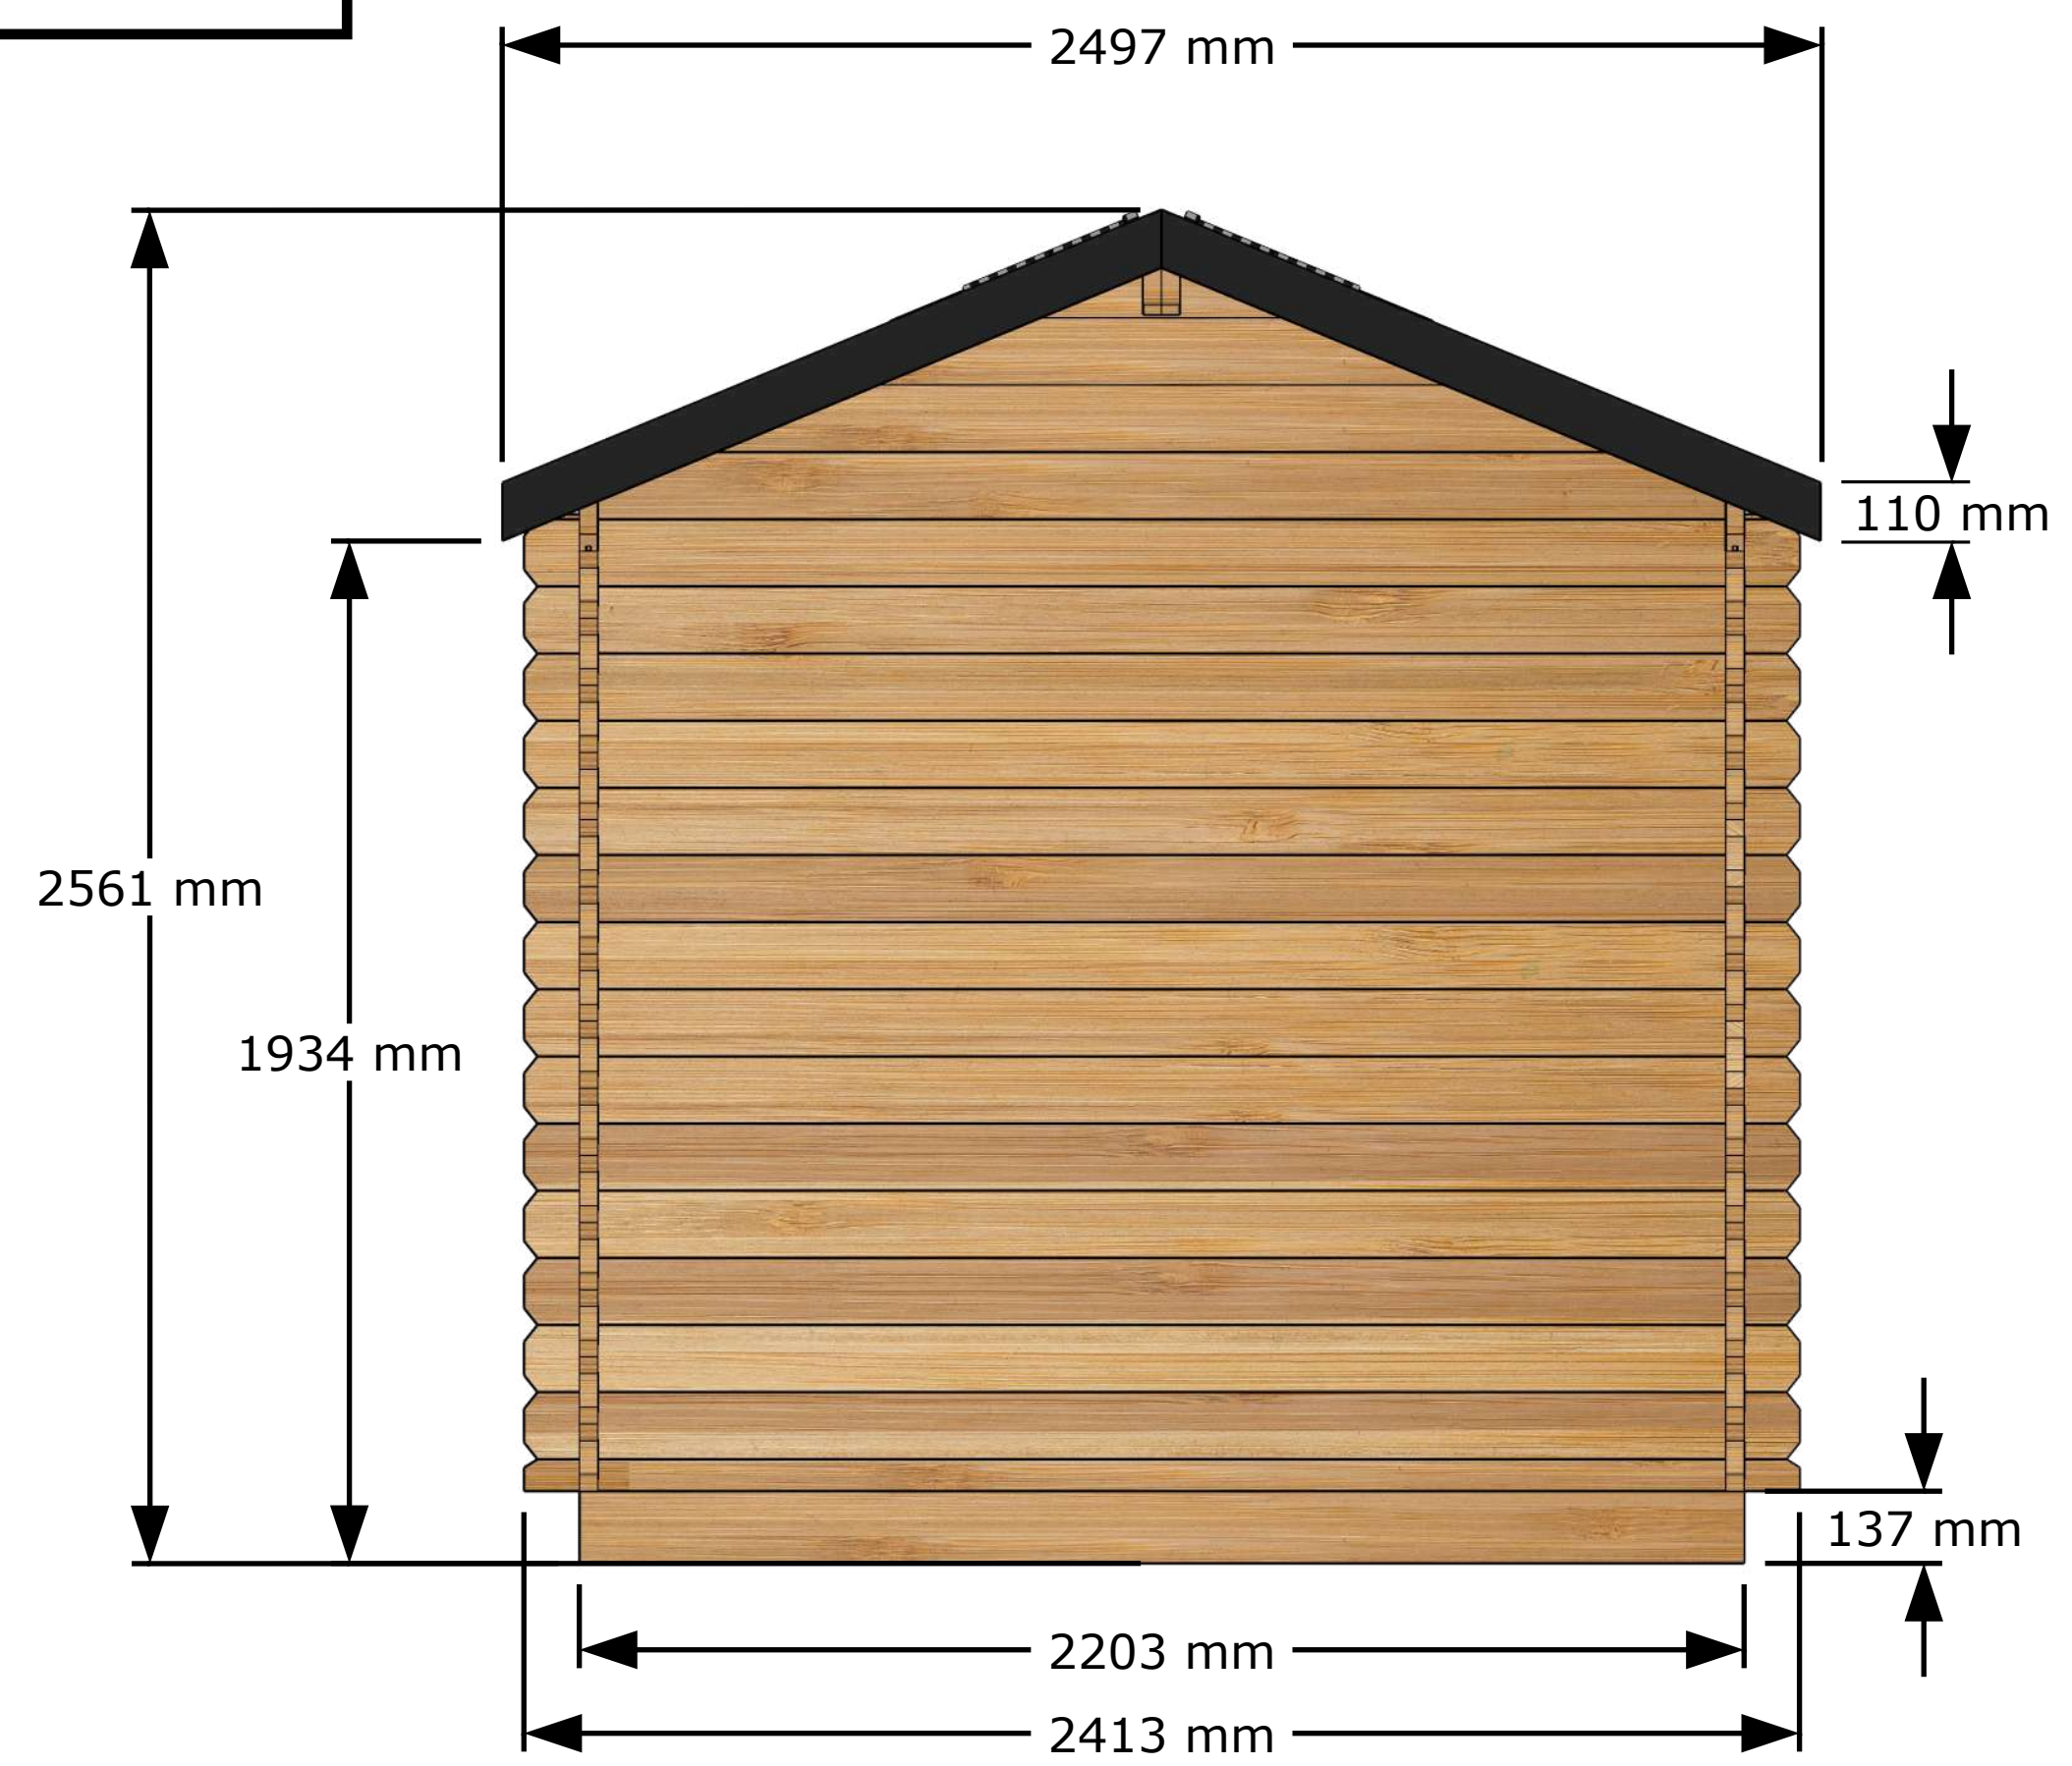

Front View

Back View

Top View

Side View

GEORGIAN CTC88W Sauna Model
All dimensions in Metric (mm)

External Structure Dimensions (Drawing 1 of 3)

April 9, 2025 Tim Marshall

318448 Line NE,
Melancthon, ON
L9V 2K3
(519)923-9813

Front View

Back View

Top View

Side View

Perspective View

Main Structures and Base Material	Constructed with SPF Eastern White Cedar (softwood structural lumber).
Interior and Ceiling Details	Walls and ceiling T&G Boards Eastern White Cedar wood.
Interior Material	Benches made of Eastern White Cedar wood.
Sauna Door and Windows	Door glass is 5 mm thick tempered glass.
	Window is 5 mm bronze tempered glass.
Door Handle	Door handle made of solid wood, keeping the door closed with a magnet.

Front View

Side View