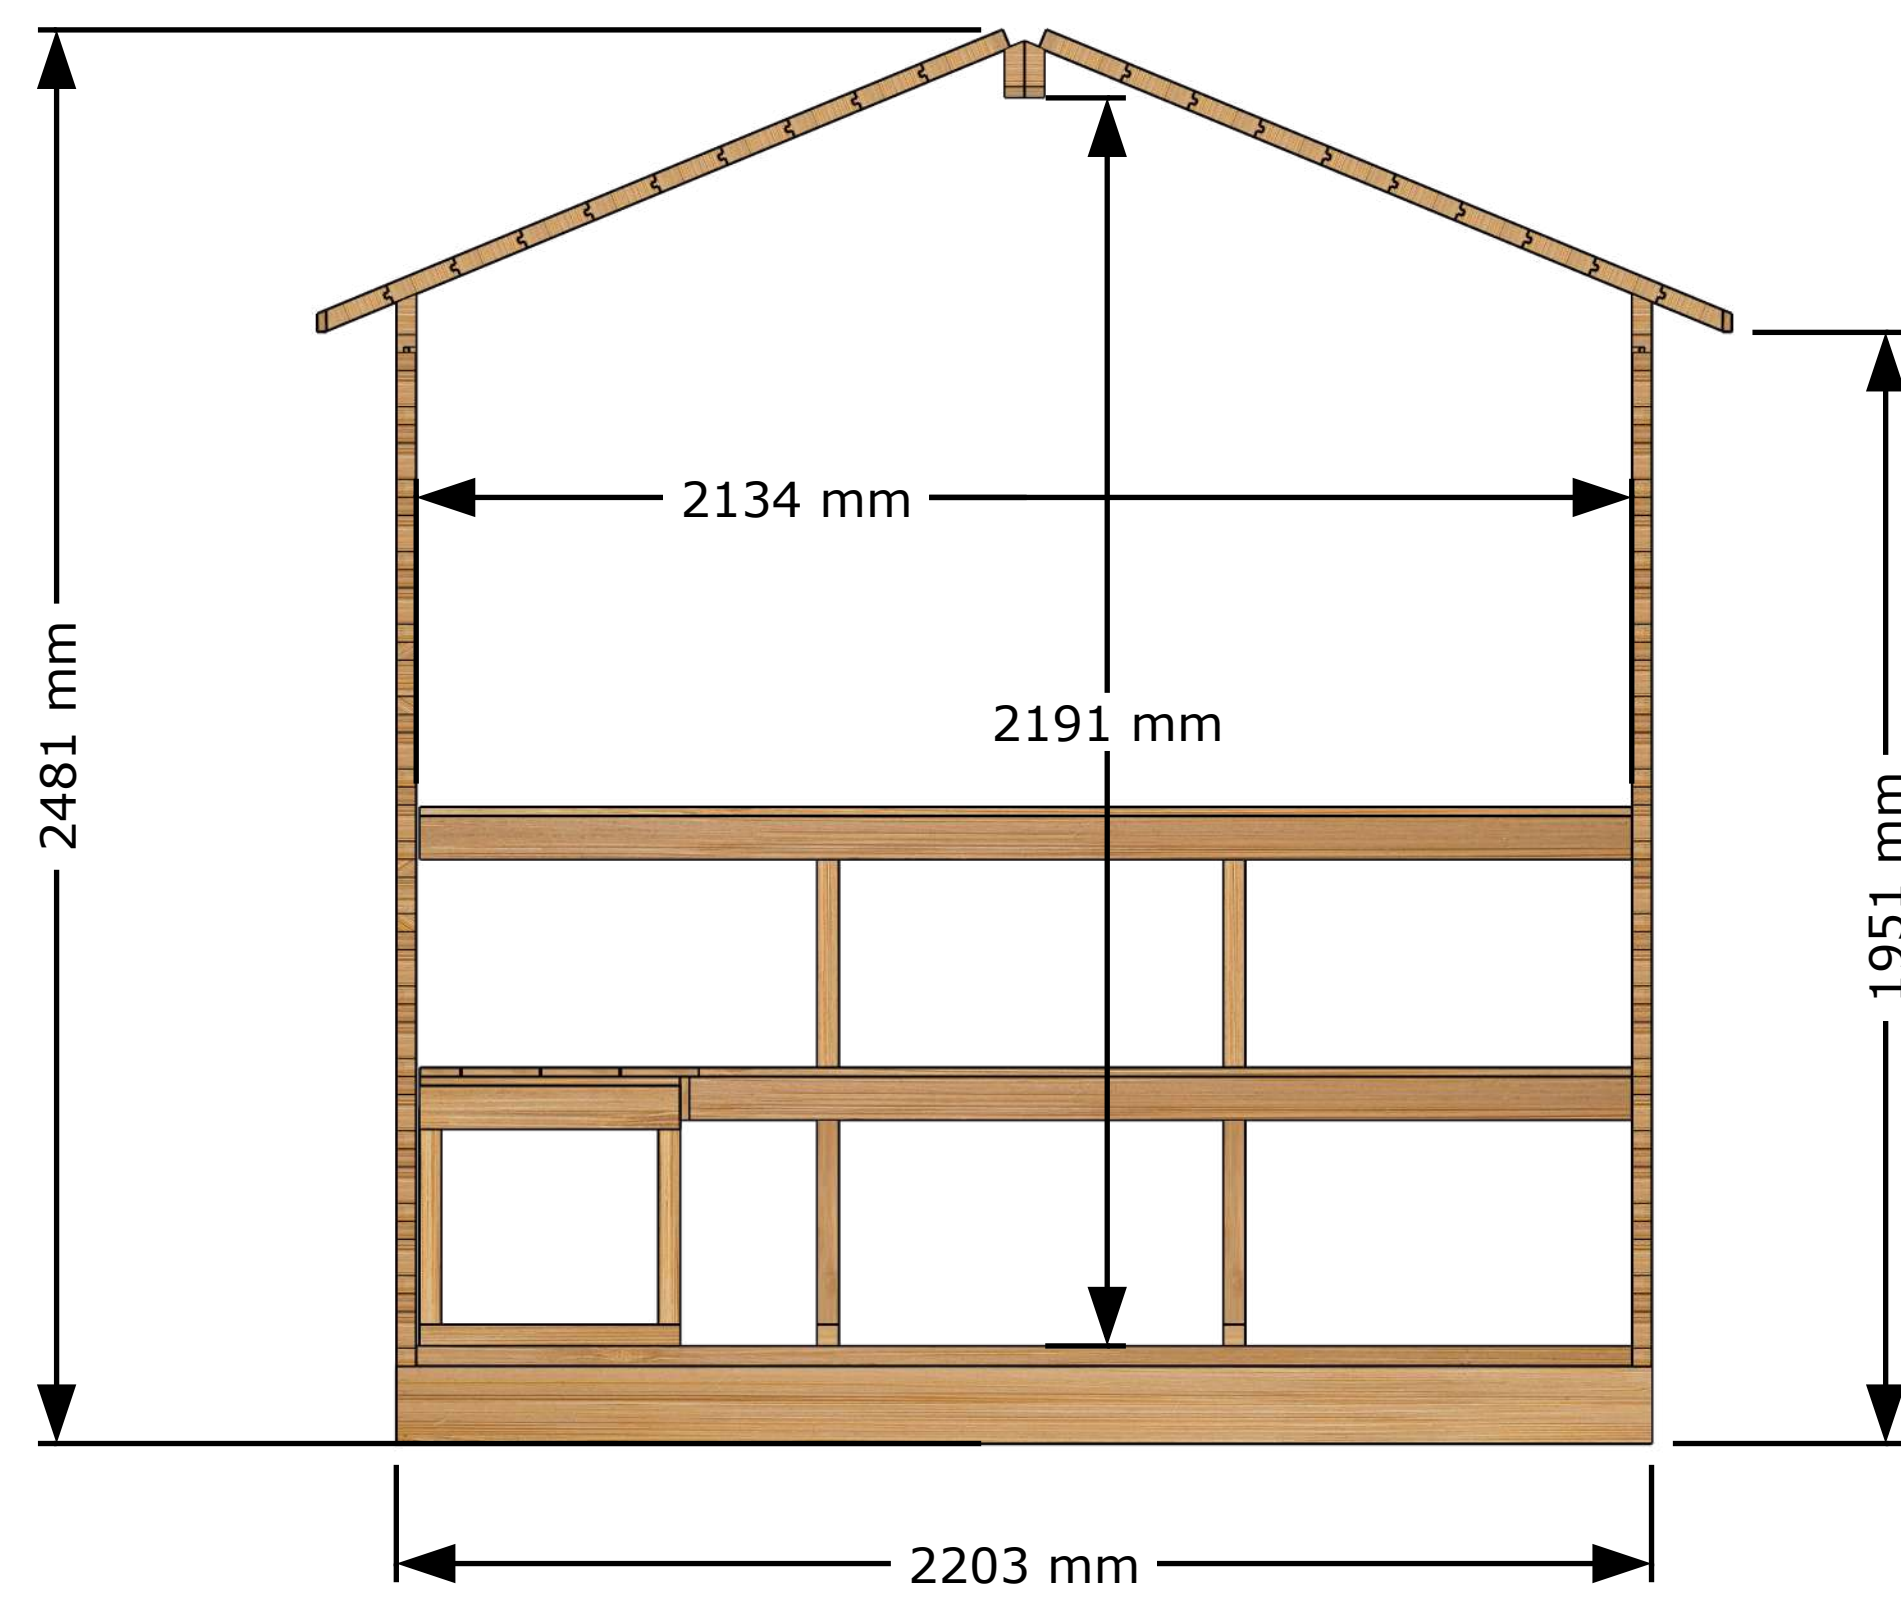

Front View

Back View

Top View

Side View

GEORGIAN CTC88W Sauna Model
All dimensions in Metric (mm)

External Structure Dimensions (Drawing 1 of 3)

April 9, 2025 Tim Marshall

318448 Line NE,
Melancthon, ON
L9V 2K3
(519)923-9813

Front View

Back View

Top View

Side View

Perspective View

Main Structures and Base Material	Constructed with SPF Eastern White Cedar (softwood structural lumber).
Interior and Ceiling Details	Walls and ceiling T&G Boards Eastern White Cedar wood.
Interior Material	Benches made of Eastern White Cedar wood.
Sauna Door and Windows	Door glass is 5 mm thick tempered glass.
	Window is 5 mm bronze tempered glass.
Door Handle	Door handle made of solid wood, keeping the door closed with a magnet.

Front View

Side View