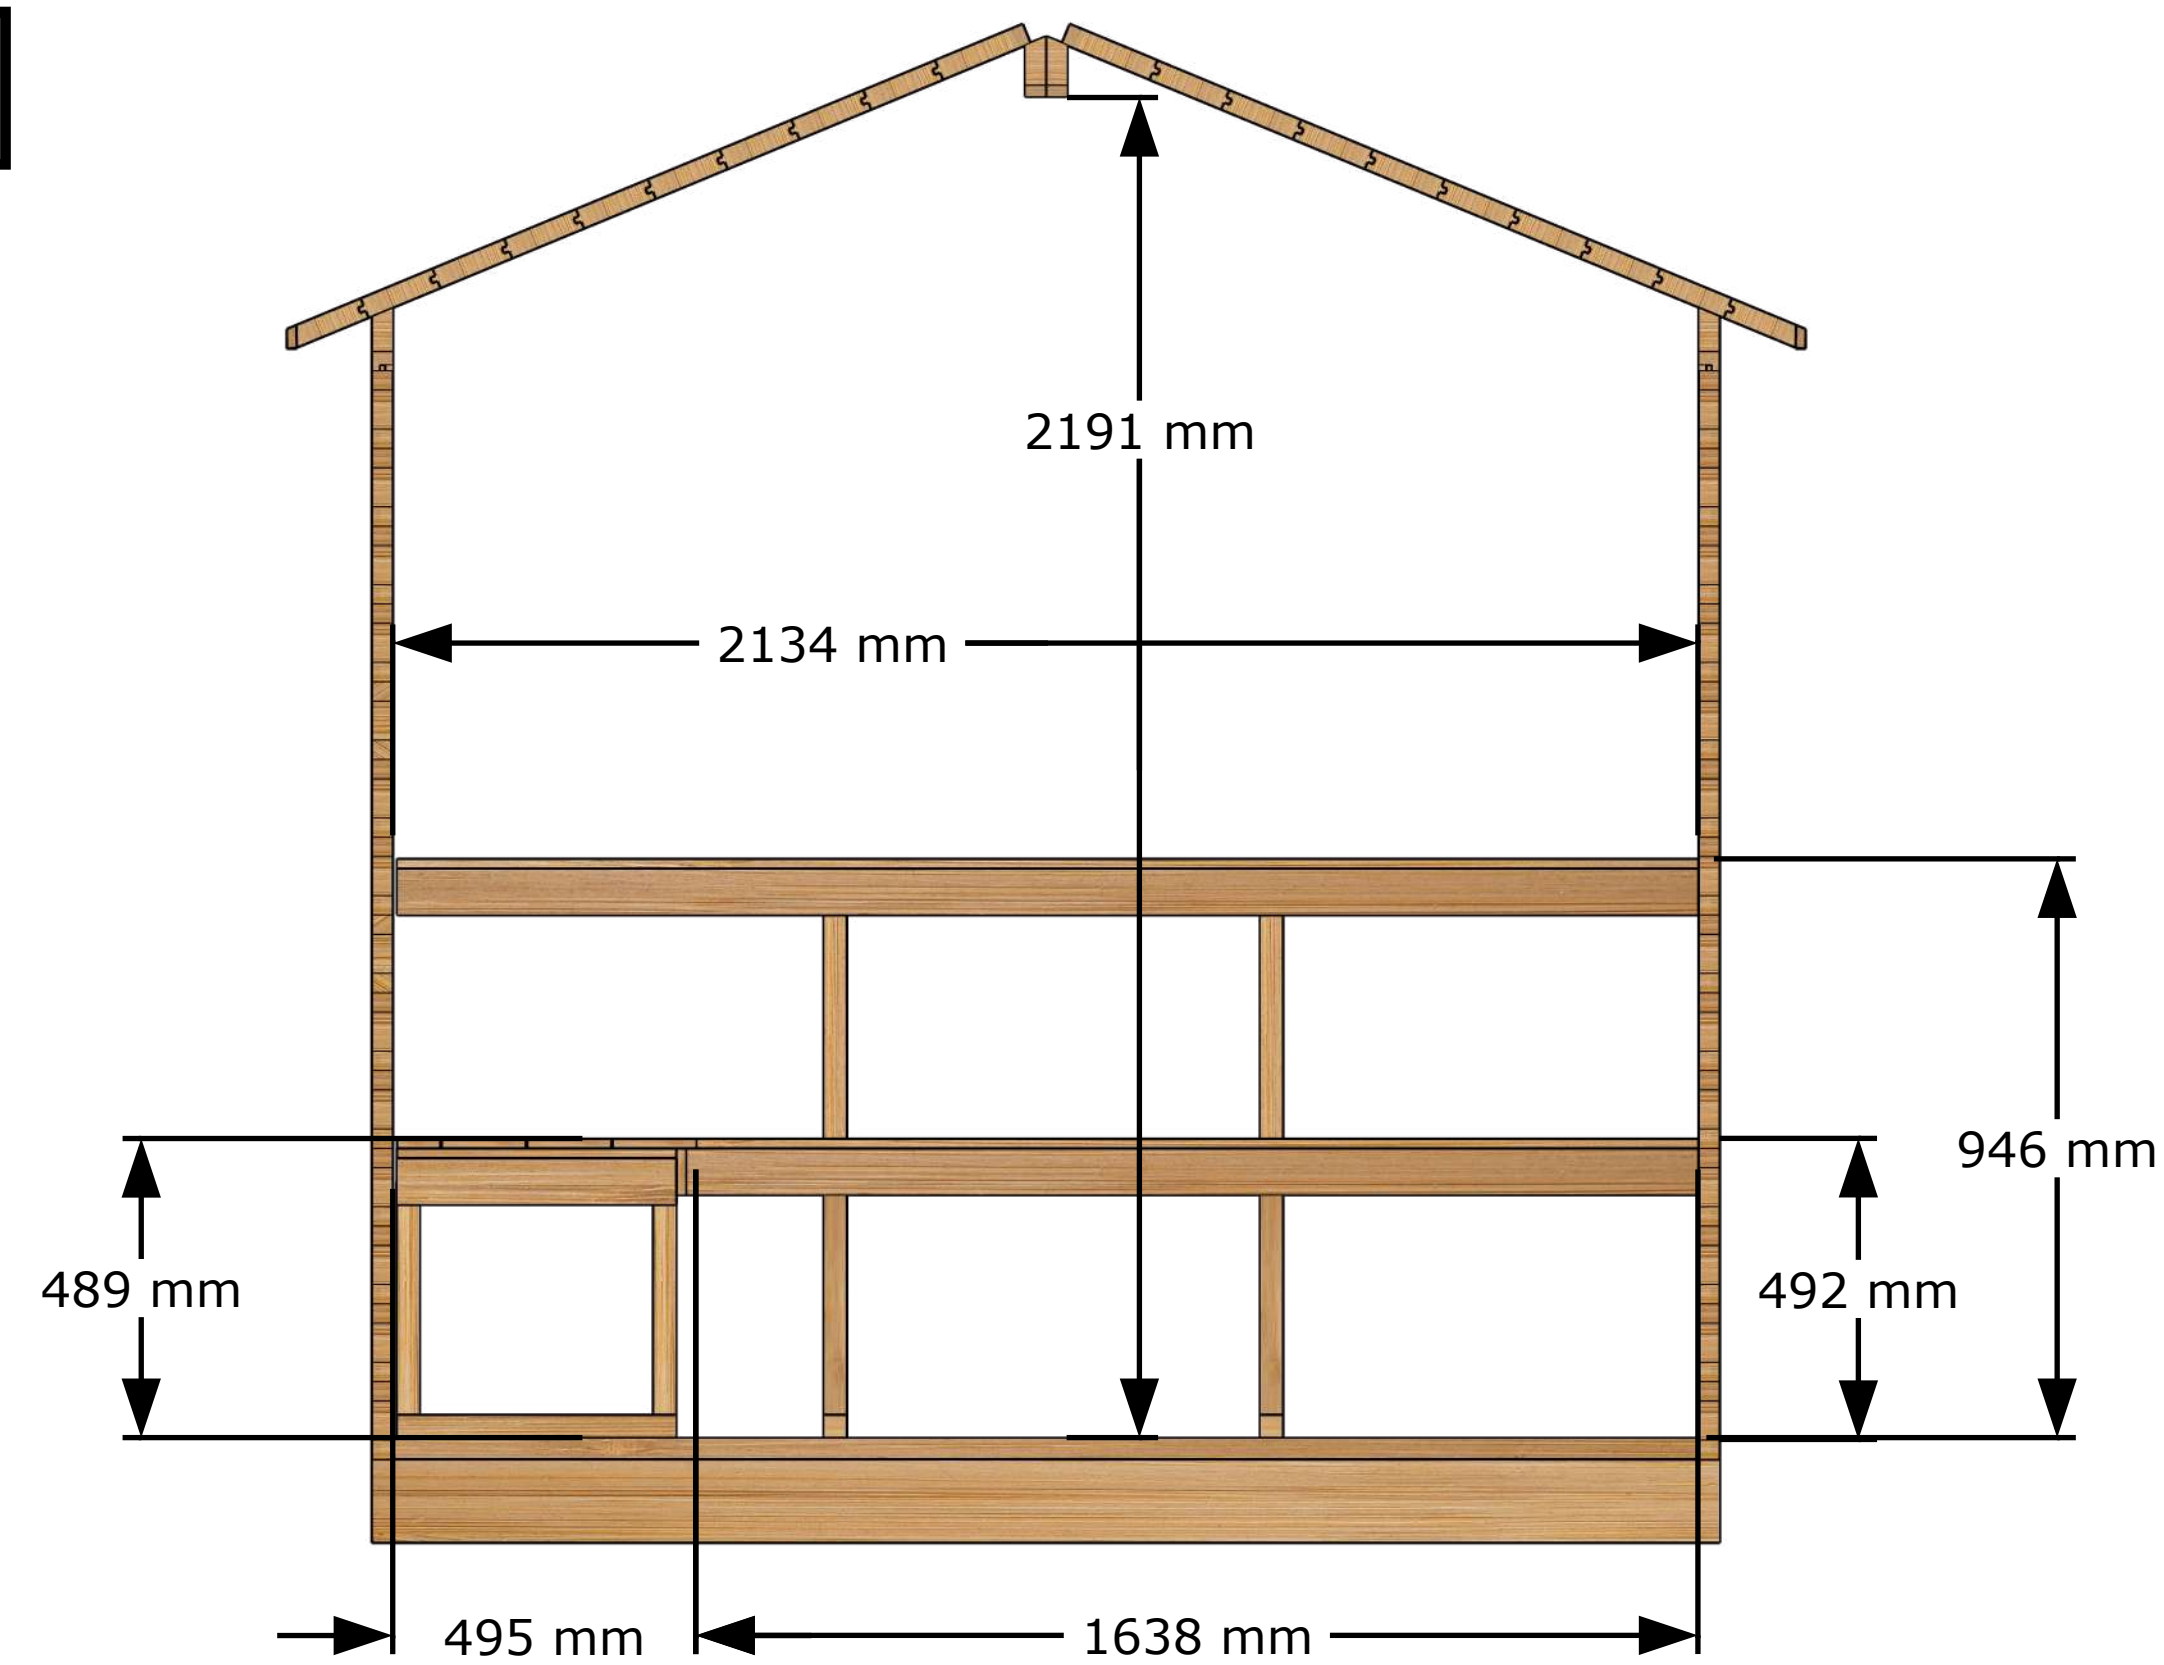

Front View

Back View

Top View

Side View

GEORGIAN CTC88W Sauna Model
All dimensions in Metric (mm)

External Structure Dimensions (Drawing 1 of 3)

April 9, 2025 Tim Marshall

318448 Line NE,
Melancthon, ON
L9V 2K3
(519)923-9813

Front View

Back View

Top View

Side View

Perspective View

Main Structures and Base Material	Constructed with SPF Eastern White Cedar (softwood structural lumber).
Interior and Ceiling Details	Walls and ceiling T&G Boards Eastern White Cedar wood.
Interior Material	Benches made of Eastern White Cedar wood.
Sauna Door and Windows	Door glass is 5 mm thick tempered glass.
	Window is 5 mm bronze tempered glass.
Door Handle	Door handle made of solid wood, keeping the door closed with a magnet.

Front View

Side View