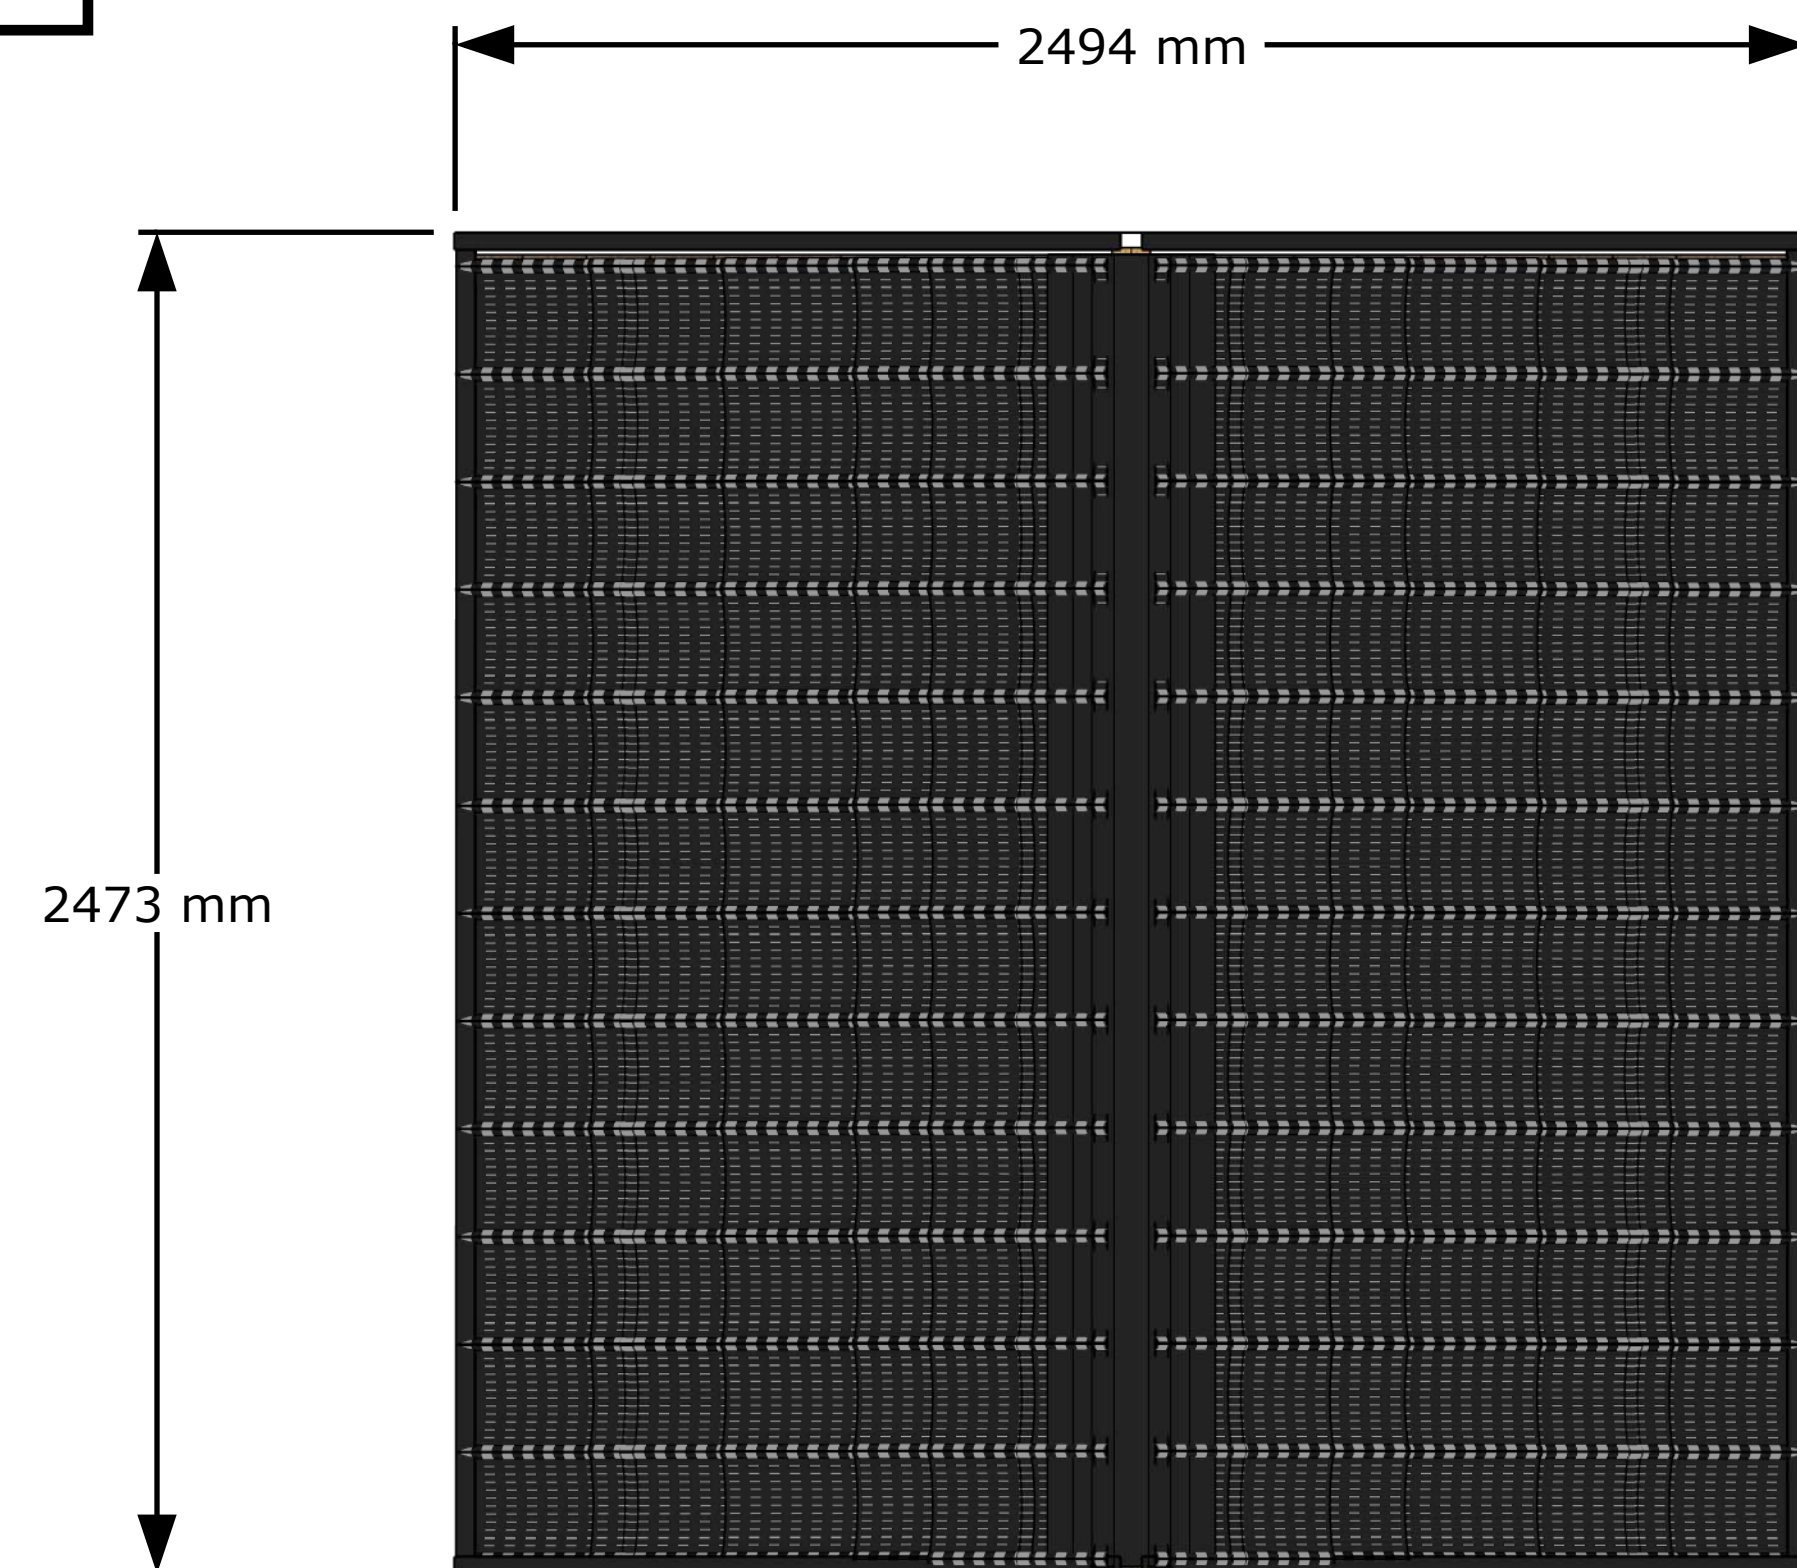

Front View

Back View

Top View

Side View

GEORGIAN CTC88W Sauna Model
All dimensions in Metric (mm)

External Structure Dimensions (Drawing 1 of 3)

April 9, 2025 Tim Marshall

318448 Line NE,
Melancthon, ON
L9V 2K3
(519)923-9813

Front View

Back View

Top View

Side View

Perspective View

Main Structures and Base Material	Constructed with SPF Eastern White Cedar (softwood structural lumber).
Interior and Ceiling Details	Walls and ceiling T&G Boards Eastern White Cedar wood.
Interior Material	Benches made of Eastern White Cedar wood.
Sauna Door and Windows	Door glass is 5 mm thick tempered glass.
	Window is 5 mm bronze tempered glass.
Door Handle	Door handle made of solid wood, keeping the door closed with a magnet.

Front View

Side View