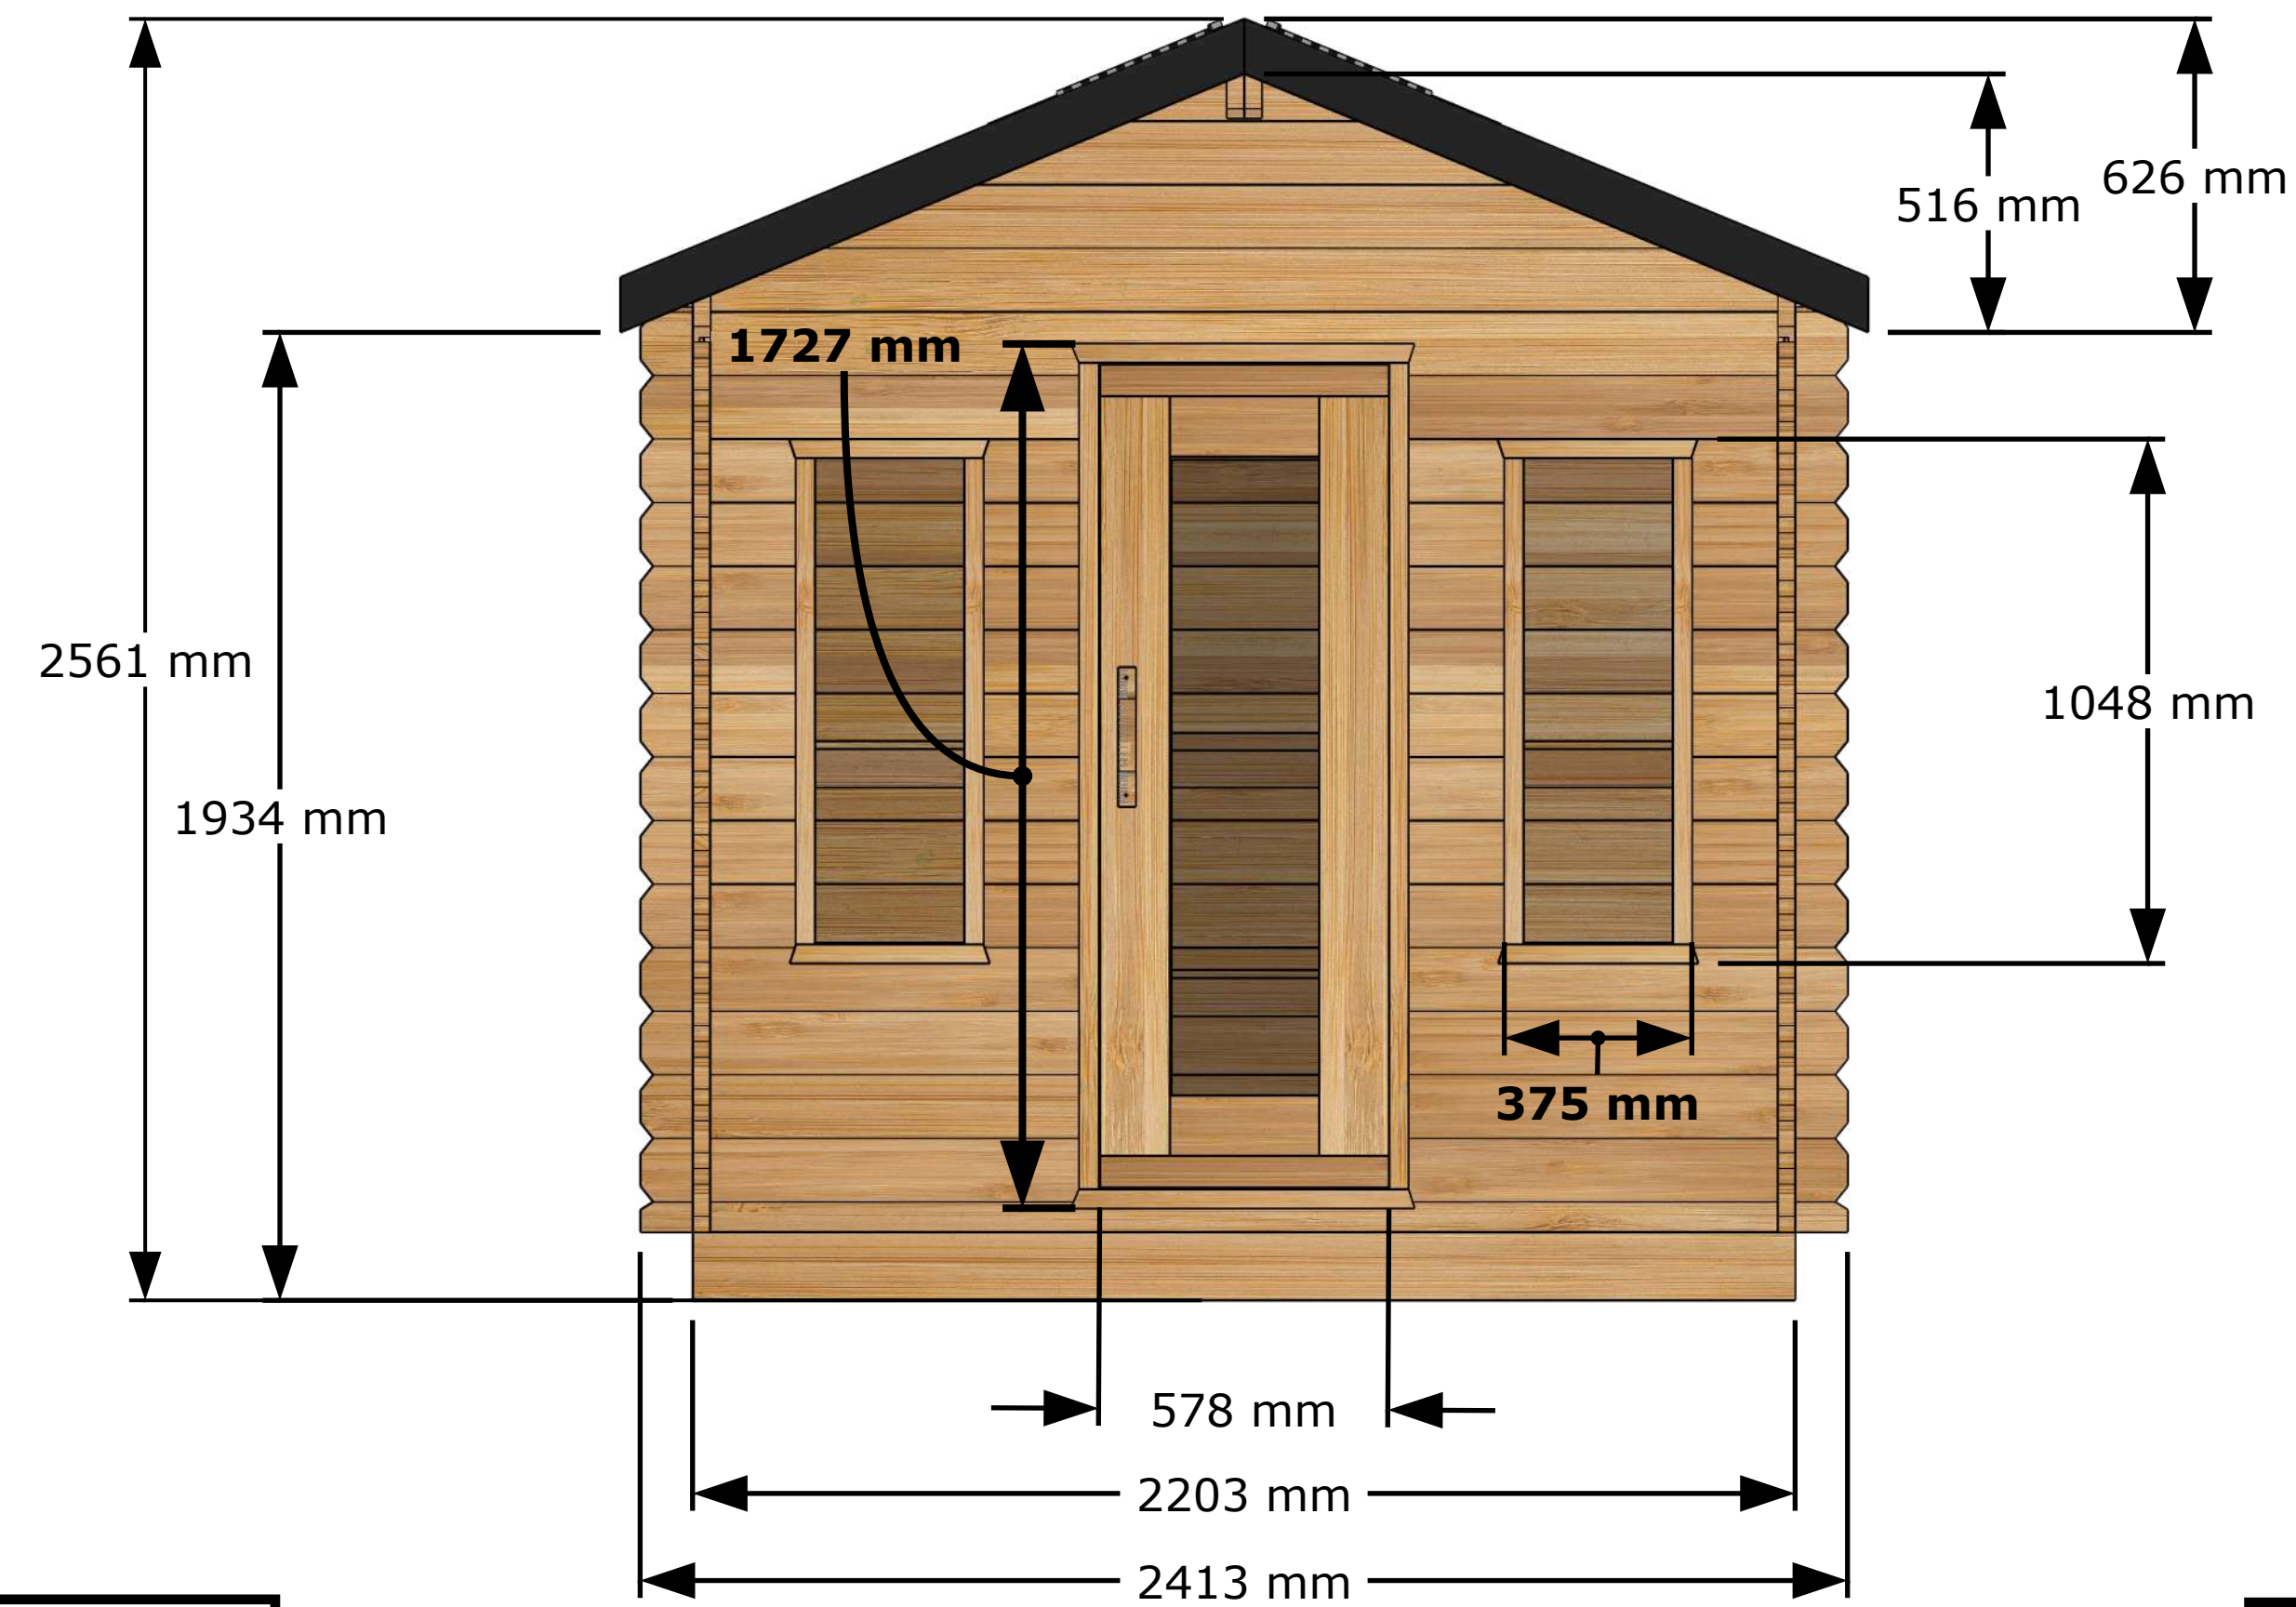

Front View

Back View

Top View

Side View

GEORGIAN CTC88W Sauna Model
All dimensions in Metric (mm)

External Structure Dimensions (Drawing 1 of 3)

April 9, 2025 Tim Marshall

318448 Line NE,
Melancthon, ON
L9V 2K3
(519)923-9813

Front View

Back View

Top View

Side View

Perspective View

Main Structures and Base Material	Constructed with SPF Eastern White Cedar (softwood structural lumber).
Interior and Ceiling Details	Walls and ceiling T&G Boards Eastern White Cedar wood.
Interior Material	Benches made of Eastern White Cedar wood.
Sauna Door and Windows	Door glass is 5 mm thick tempered glass.
	Window is 5 mm bronze tempered glass.
Door Handle	Door handle made of solid wood, keeping the door closed with a magnet.

Front View

Side View