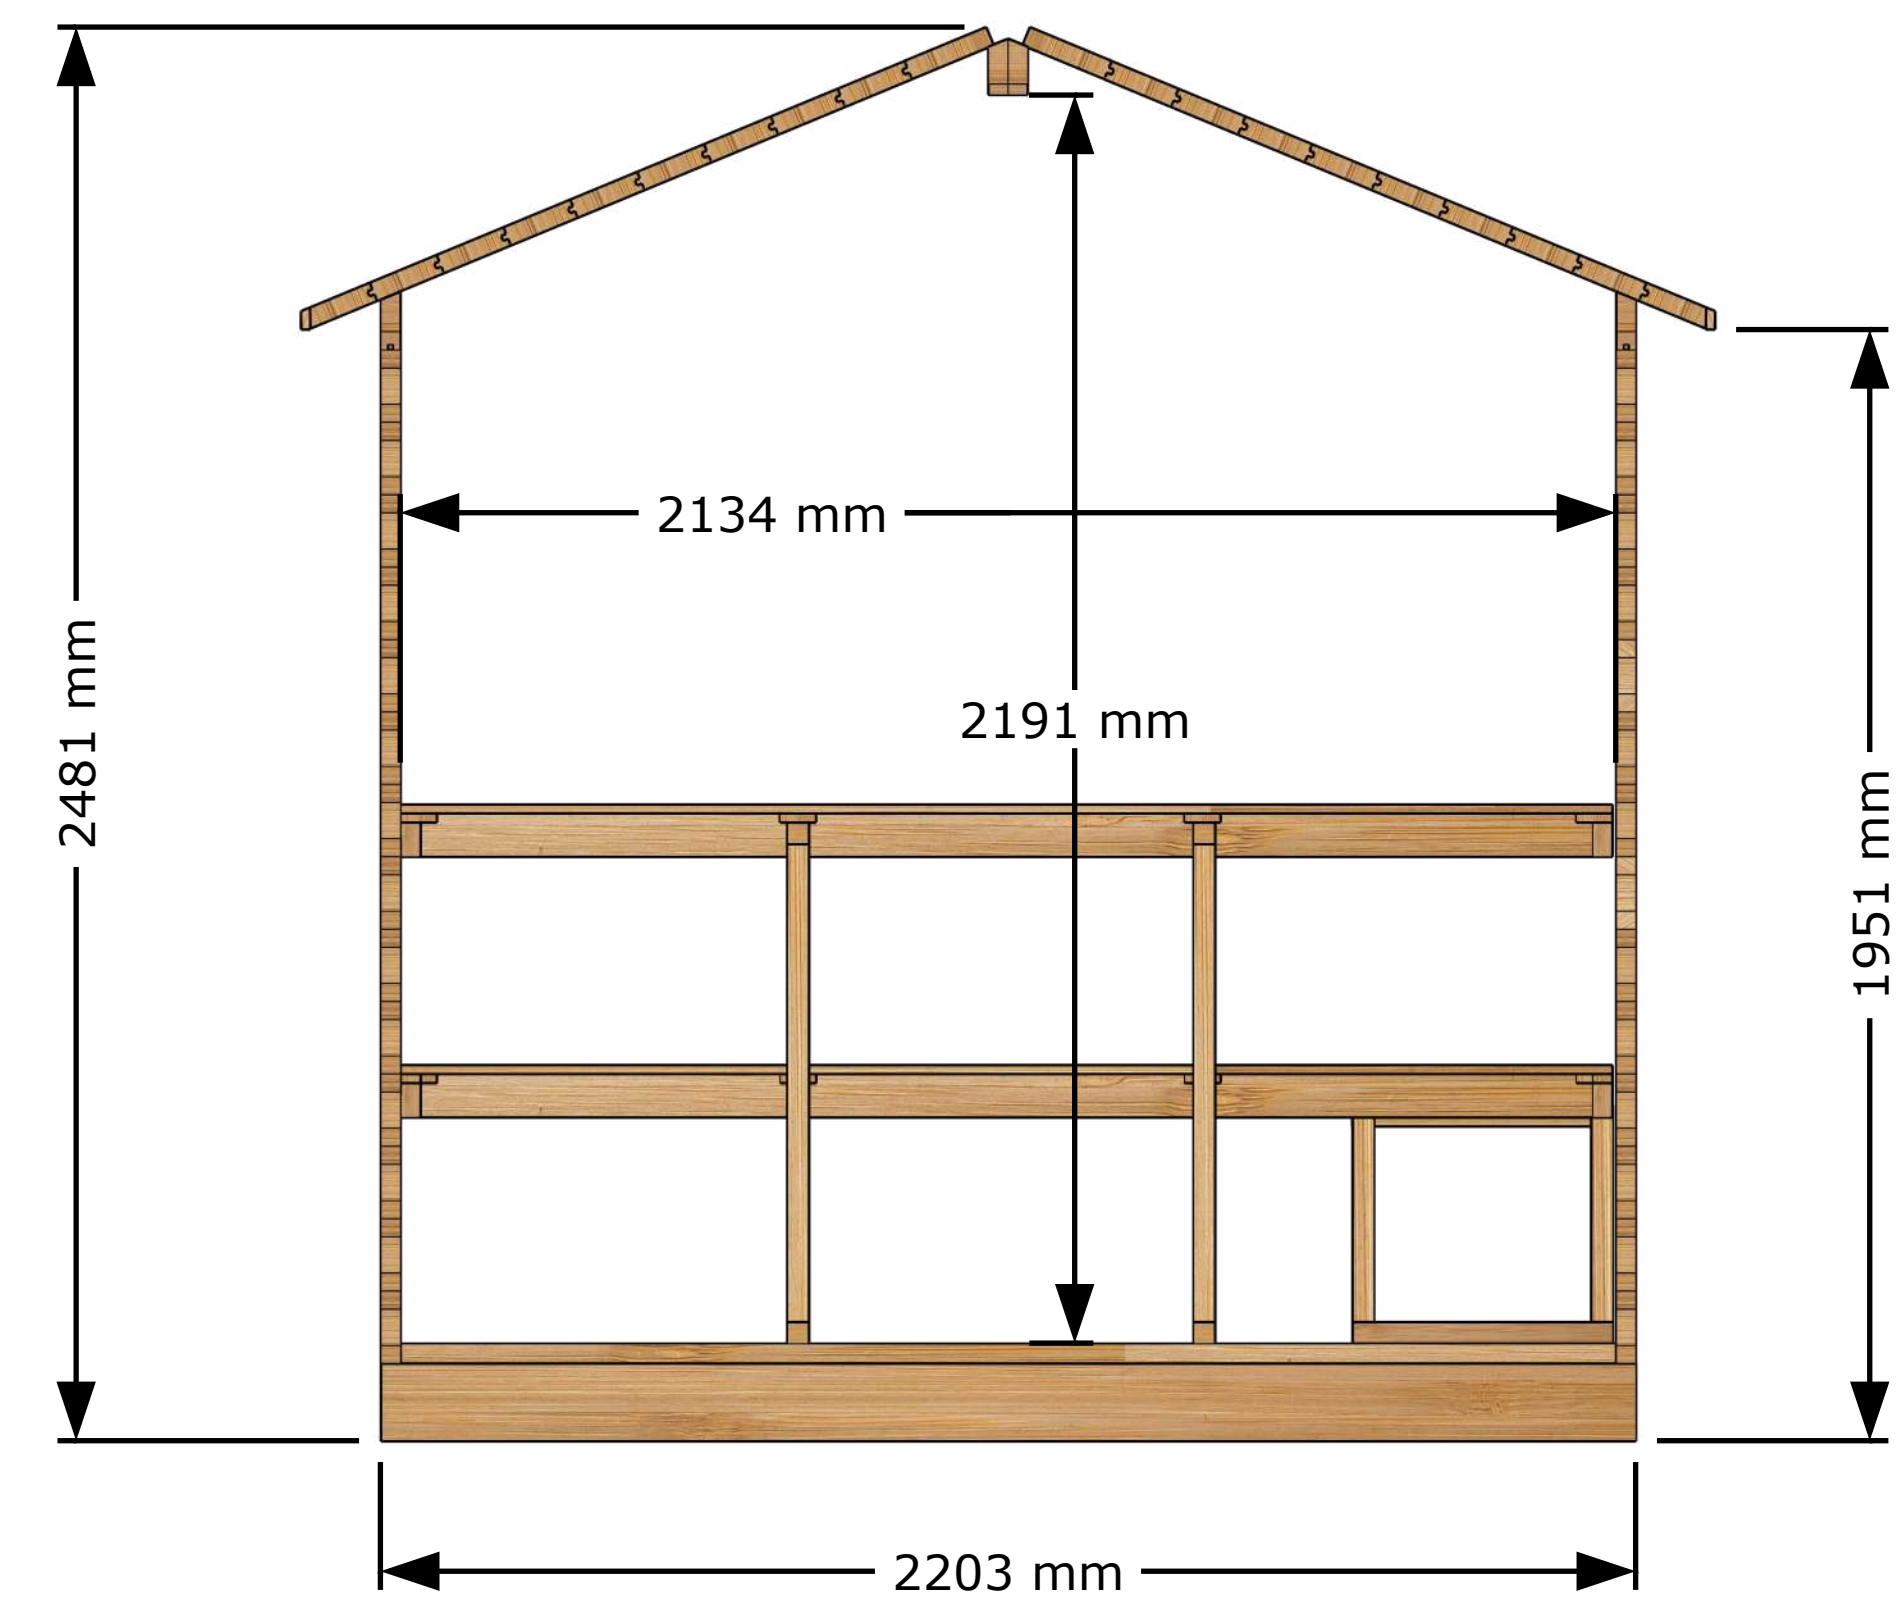

Front View

Back View

Top View

Side View

GEORGIAN CTC88W Sauna Model
All dimensions in Metric (mm)

External Structure Dimensions (Drawing 1 of 3)

April 9, 2025 Tim Marshall

318448 Line NE,
Melancthon, ON
L9V 2K3
(519)923-9813

Front View

Back View

Top View

Side View

Perspective View

Main Structures and Base Material	Constructed with SPF Eastern White Cedar (softwood structural lumber).
Interior and Ceiling Details	Walls and ceiling T&G Boards Eastern White Cedar wood.
Interior Material	Benches made of Eastern White Cedar wood.
Sauna Door and Windows	Door glass is 5 mm thick tempered glass.
	Window is 5 mm bronze tempered glass.
Door Handle	Door handle made of solid wood, keeping the door closed with a magnet.

Front View

Side View