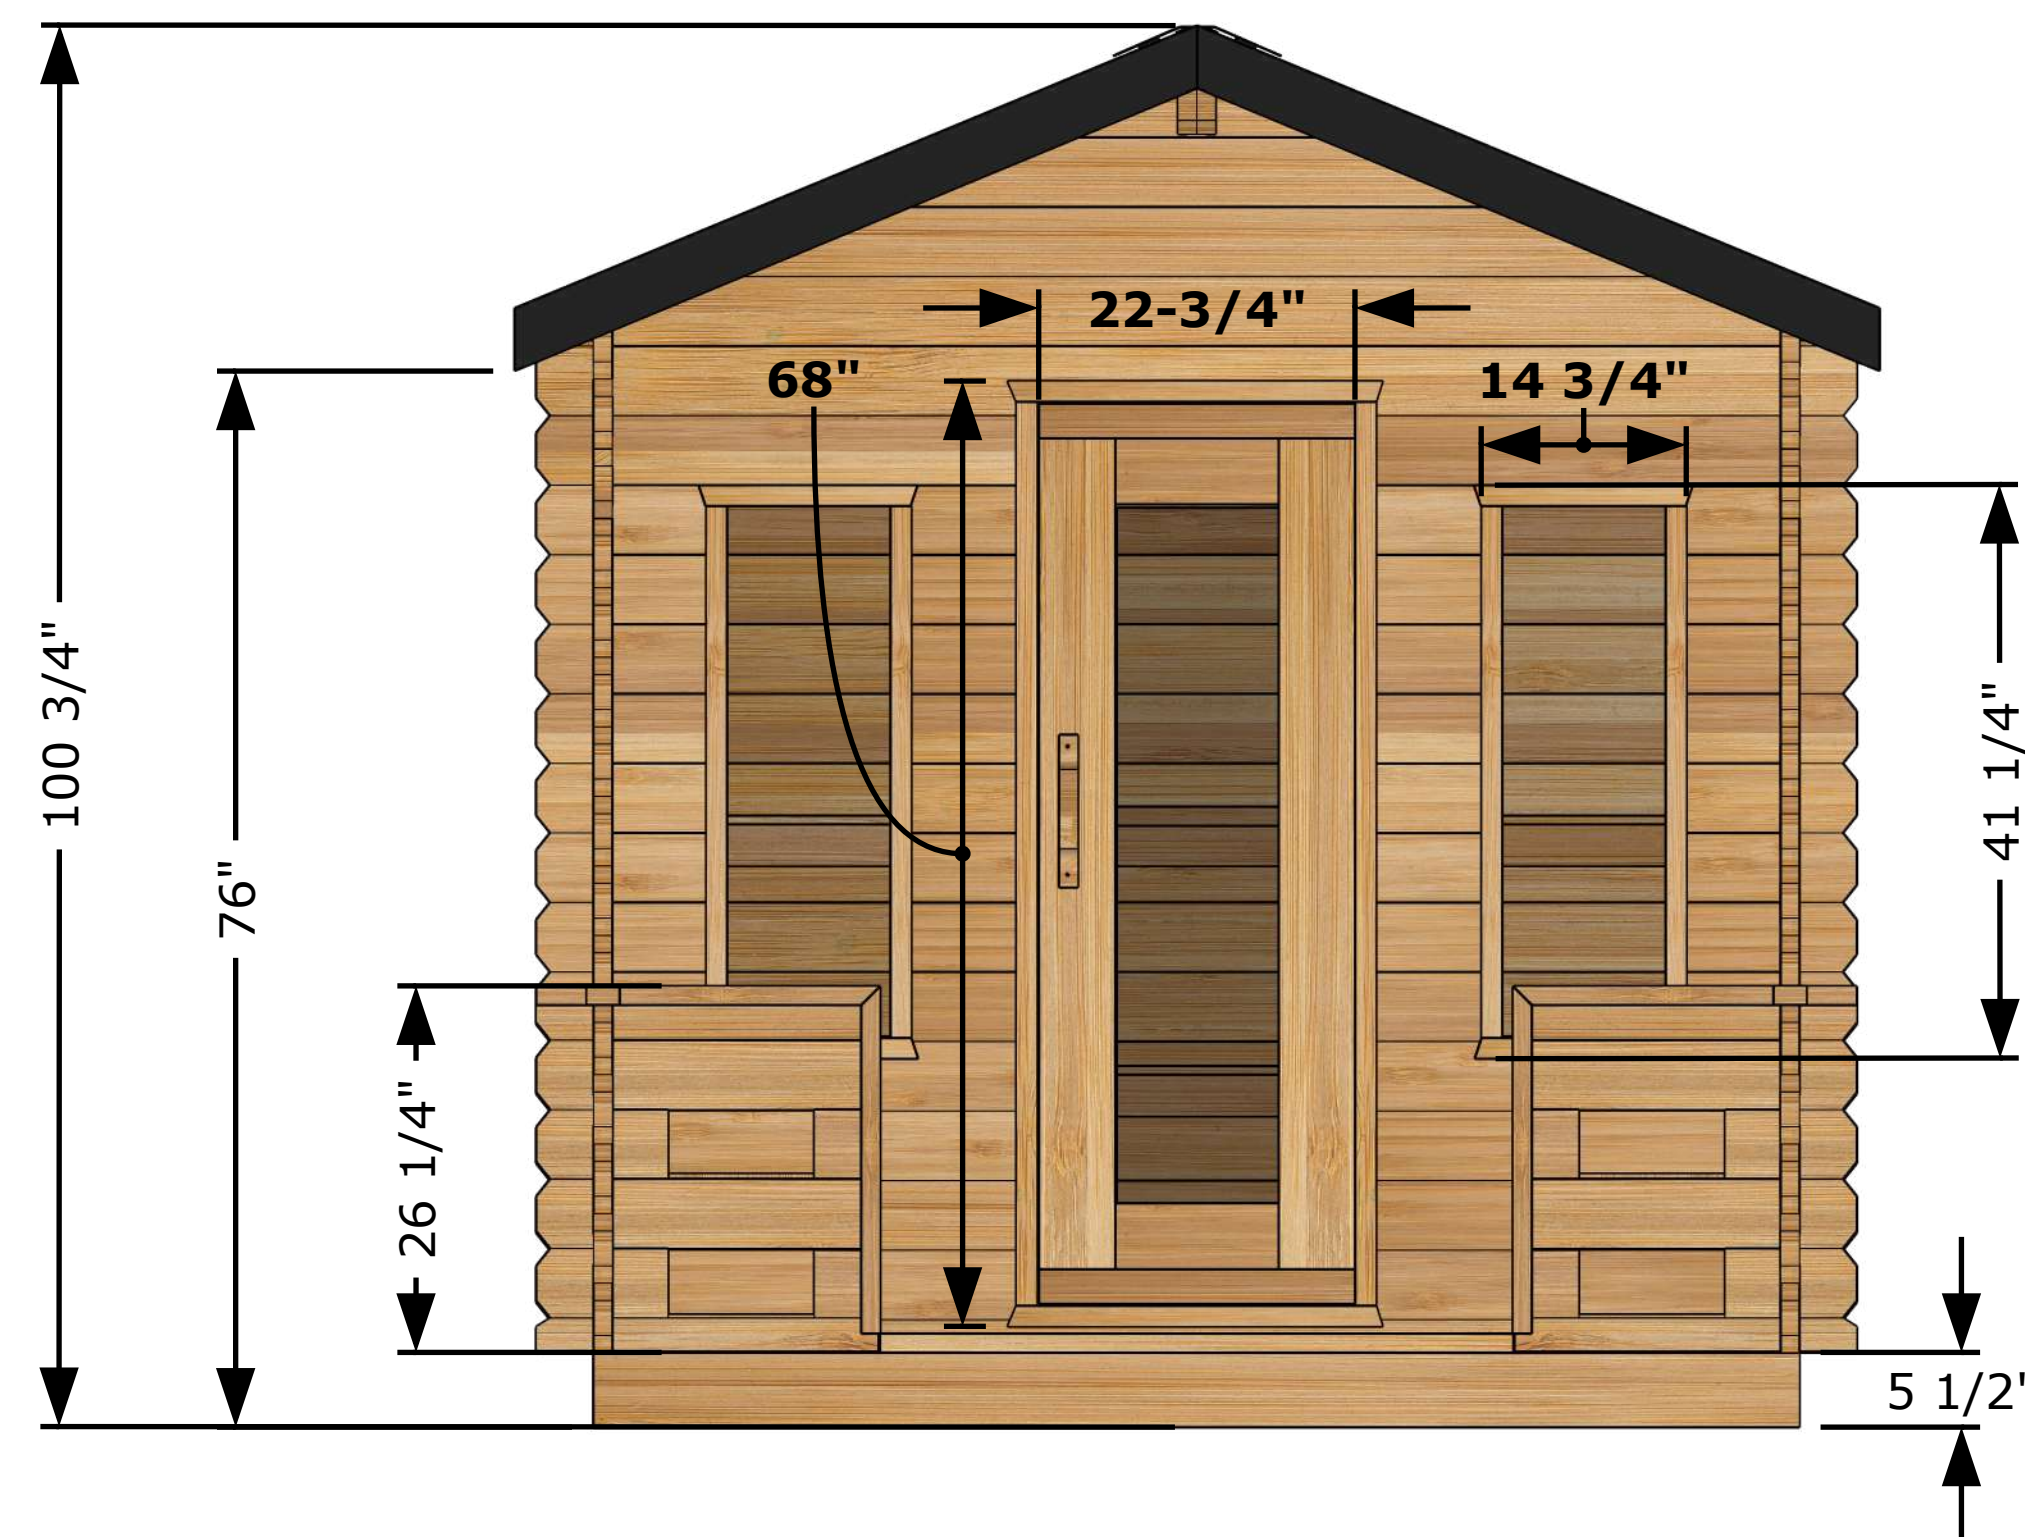

Front View

Back View

Top View

Side View

GEORGIAN CTC88PW Sauna Model
All dimensions in Imperial (Inches)

External Structure Dimensions (Drawing 1 of 3)
Georgian Cabin Sauna with Porch

April 15, 2025 Tim Marshall

318448 Line NE,
Melancthon, ON
L9V 2K3
(519)923-9813

Front View

Back View

Top View

Side View

GEORGIAN CTC88PW Sauna Model
All dimensions in Imperial (Inches)

General & Internal Dimensions (Drawing 2 of 3)
Georgian Cabin Sauna with Porch

April 15, 2025 Tim Marshall

318448 Line NE,
Melancton, ON
L9V 2K3
(519)923-9813

Perspective View

Main Structures and Base Material	Constructed with SPF Eastern White Cedar (softwood structural lumber).
Interior and Ceiling Details	Walls and ceiling T&G Boards Eastern White Cedar wood.
Interior Material	Benches made of Eastern White Cedar wood.
Sauna Door and Windows	Door glass is 5 mm thick tempered glass.
	Window is 5 mm bronze tempered glass.
Door Handle	Door handle made of solid wood, keeping the door closed with a magnet.

Front View

Side View