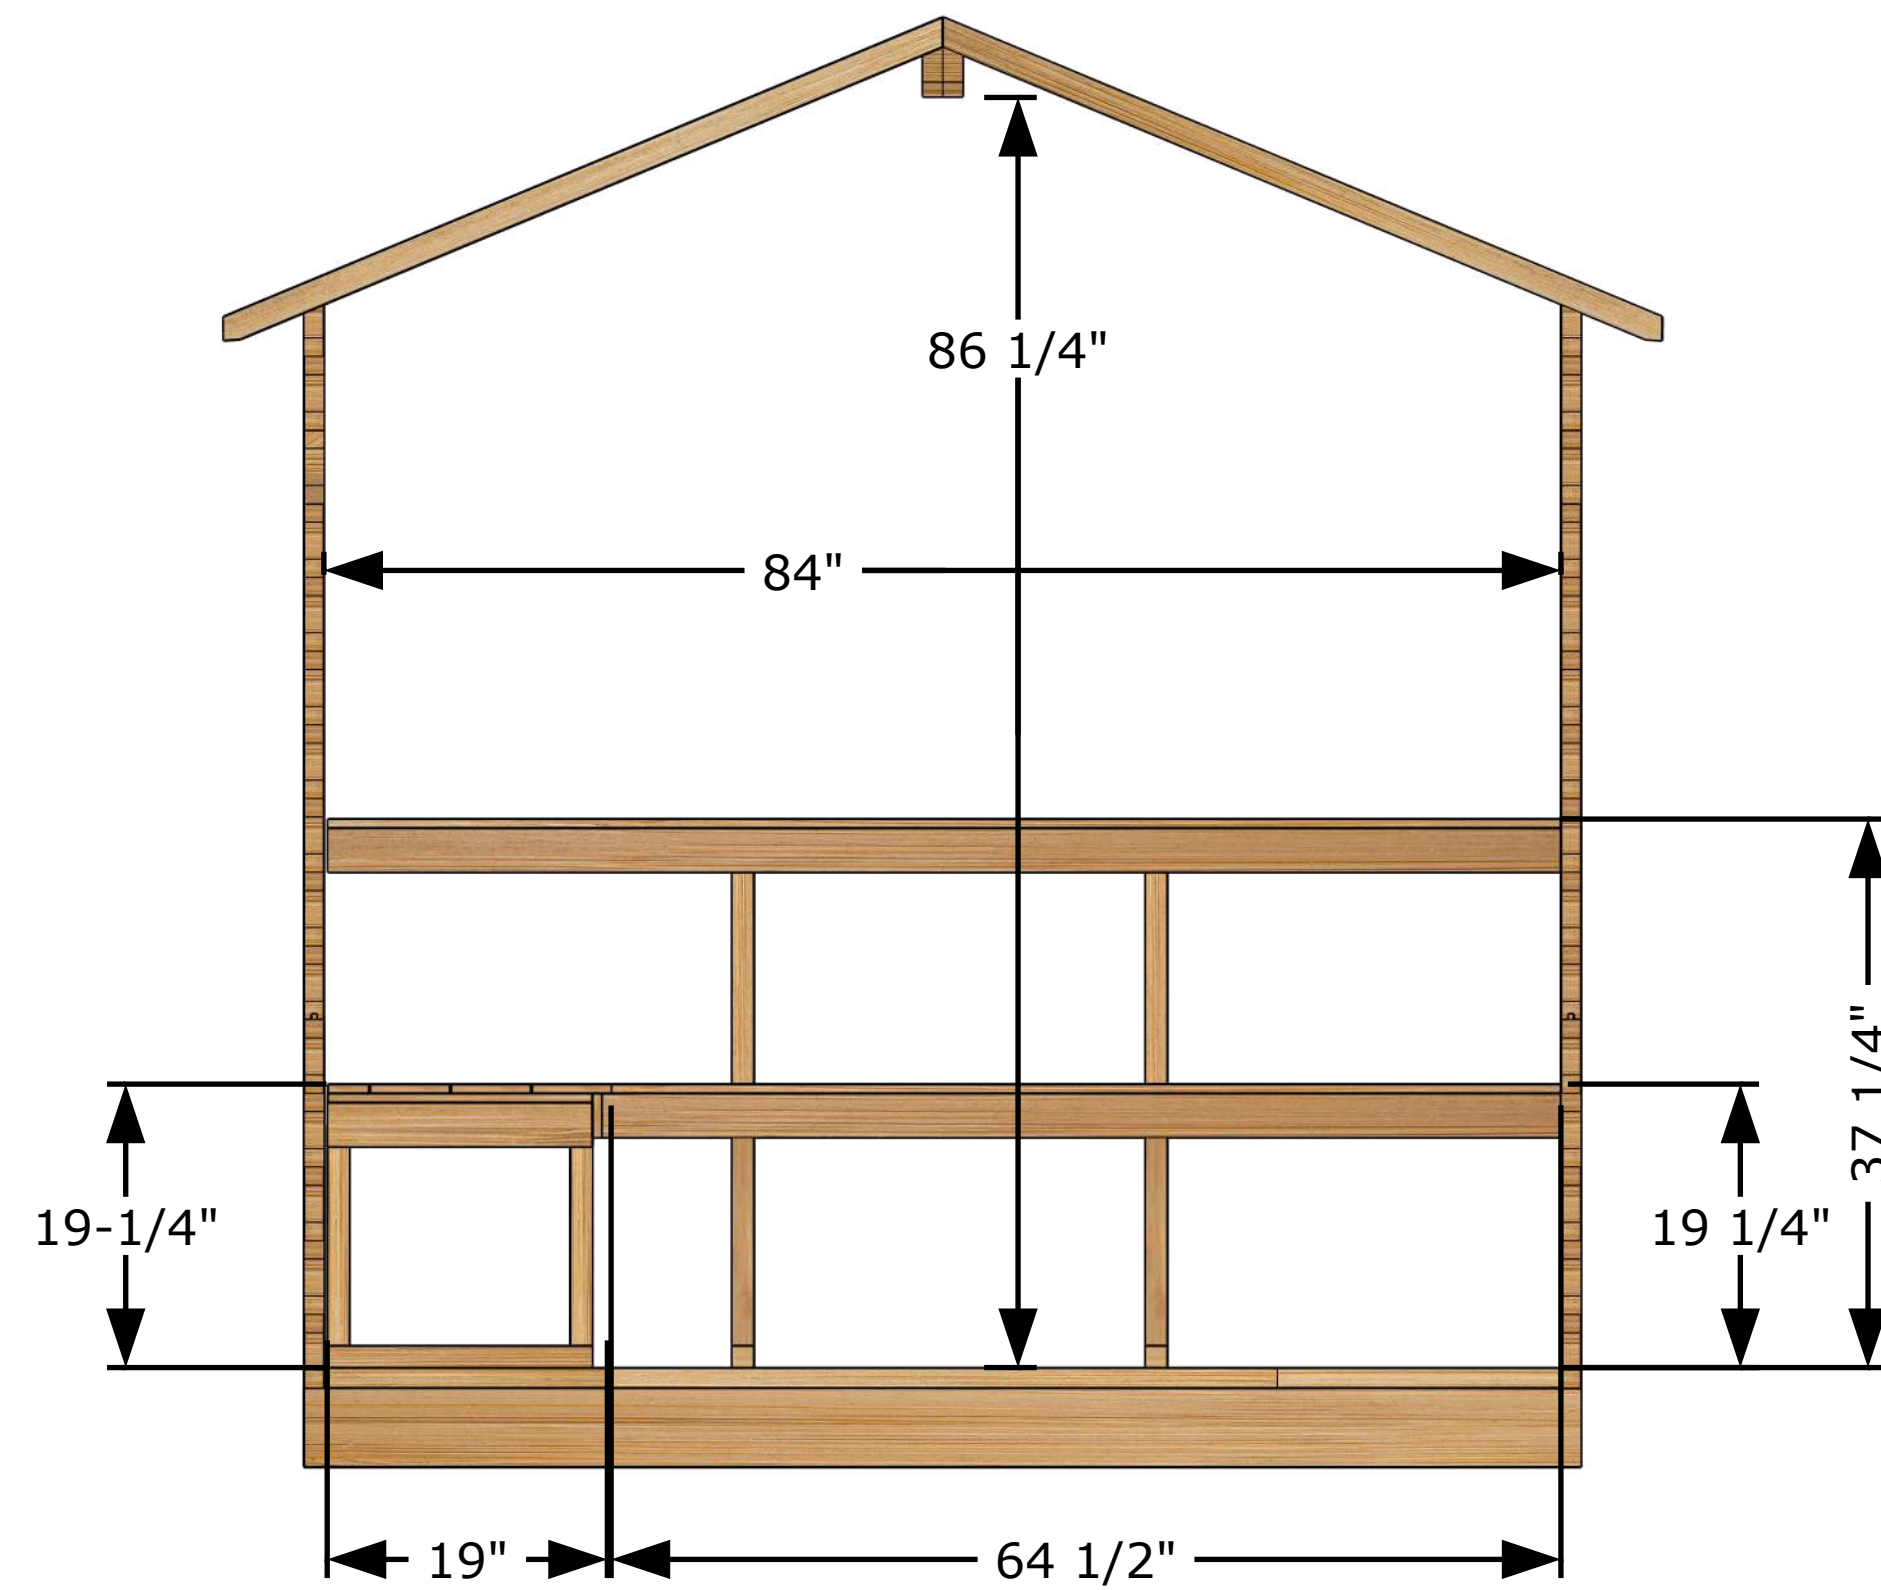

Front View

Back View

Top View

Side View

GEORGIAN CTC88PW Sauna Model
All dimensions in Imperial (Inches)

External Structure Dimensions (Drawing 1 of 3)
Georgian Cabin Sauna with Porch

April 15, 2025 Tim Marshall

318448 Line NE,
Melancthon, ON
L9V 2K3
(519)923-9813

Front View

Back View

Top View

Side View

GEORGIAN CTC88PW Sauna Model
All dimensions in Imperial (Inches)

General & Internal Dimensions (Drawing 2 of 3)
Georgian Cabin Sauna with Porch

April 15, 2025 Tim Marshall

318448 Line NE,
Melancton, ON
L9V 2K3
(519)923-9813

Perspective View

Main Structures and Base Material	Constructed with SPF Eastern White Cedar (softwood structural lumber).
Interior and Ceiling Details	Walls and ceiling T&G Boards Eastern White Cedar wood.
Interior Material	Benches made of Eastern White Cedar wood.
Sauna Door and Windows	Door glass is 5 mm thick tempered glass.
	Window is 5 mm bronze tempered glass.
Door Handle	Door handle made of solid wood, keeping the door closed with a magnet.

Front View

Side View