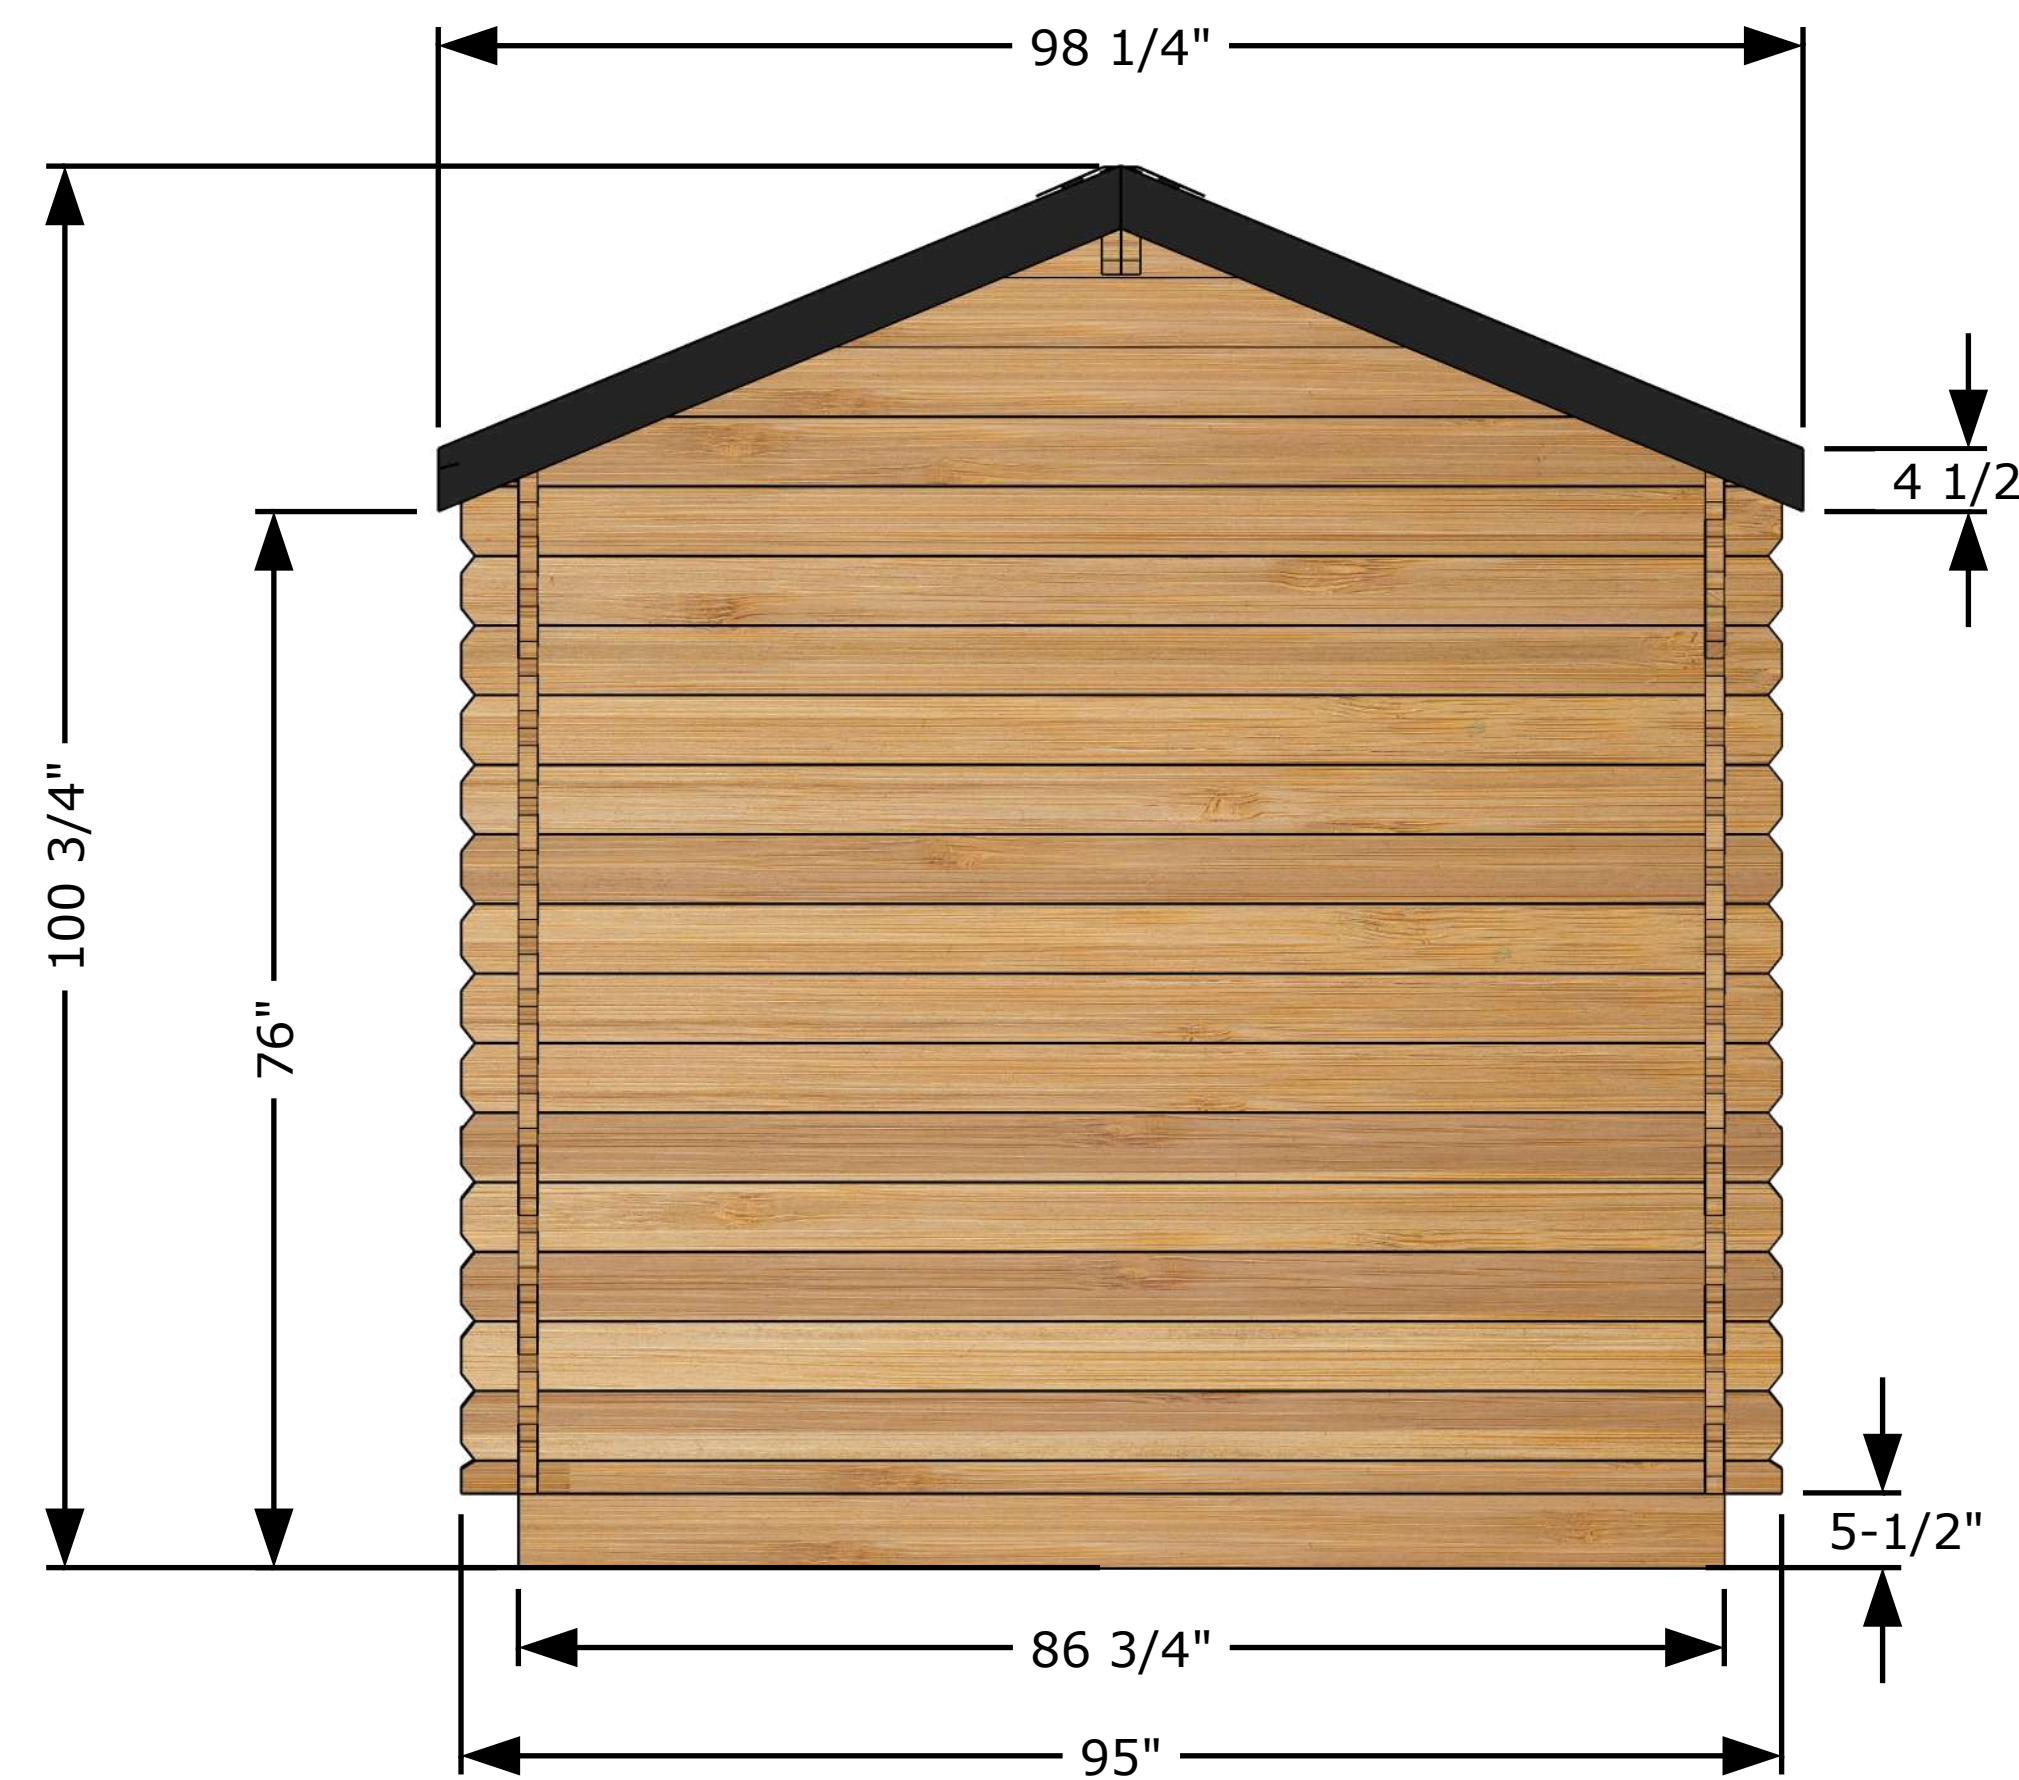

Front View

Back View

Top View

Side View

GEORGIAN CTC88PW Sauna Model
All dimensions in Imperial (Inches)

External Structure Dimensions (Drawing 1 of 3)
Georgian Cabin Sauna with Porch

April 15, 2025 Tim Marshall

318448 Line NE,
Melancthon, ON
L9V 2K3
(519)923-9813

Front View

Back View

Top View

Side View

GEORGIAN CTC88PW Sauna Model
All dimensions in Imperial (Inches)

General & Internal Dimensions (Drawing 2 of 3)
Georgian Cabin Sauna with Porch

April 15, 2025 Tim Marshall

318448 Line NE,
Melancton, ON
L9V 2K3
(519)923-9813

Perspective View

Main Structures and Base Material	Constructed with SPF Eastern White Cedar (softwood structural lumber).
Interior and Ceiling Details	Walls and ceiling T&G Boards Eastern White Cedar wood.
Interior Material	Benches made of Eastern White Cedar wood.
Sauna Door and Windows	Door glass is 5 mm thick tempered glass.
	Window is 5 mm bronze tempered glass.
Door Handle	Door handle made of solid wood, keeping the door closed with a magnet.

Front View

Side View