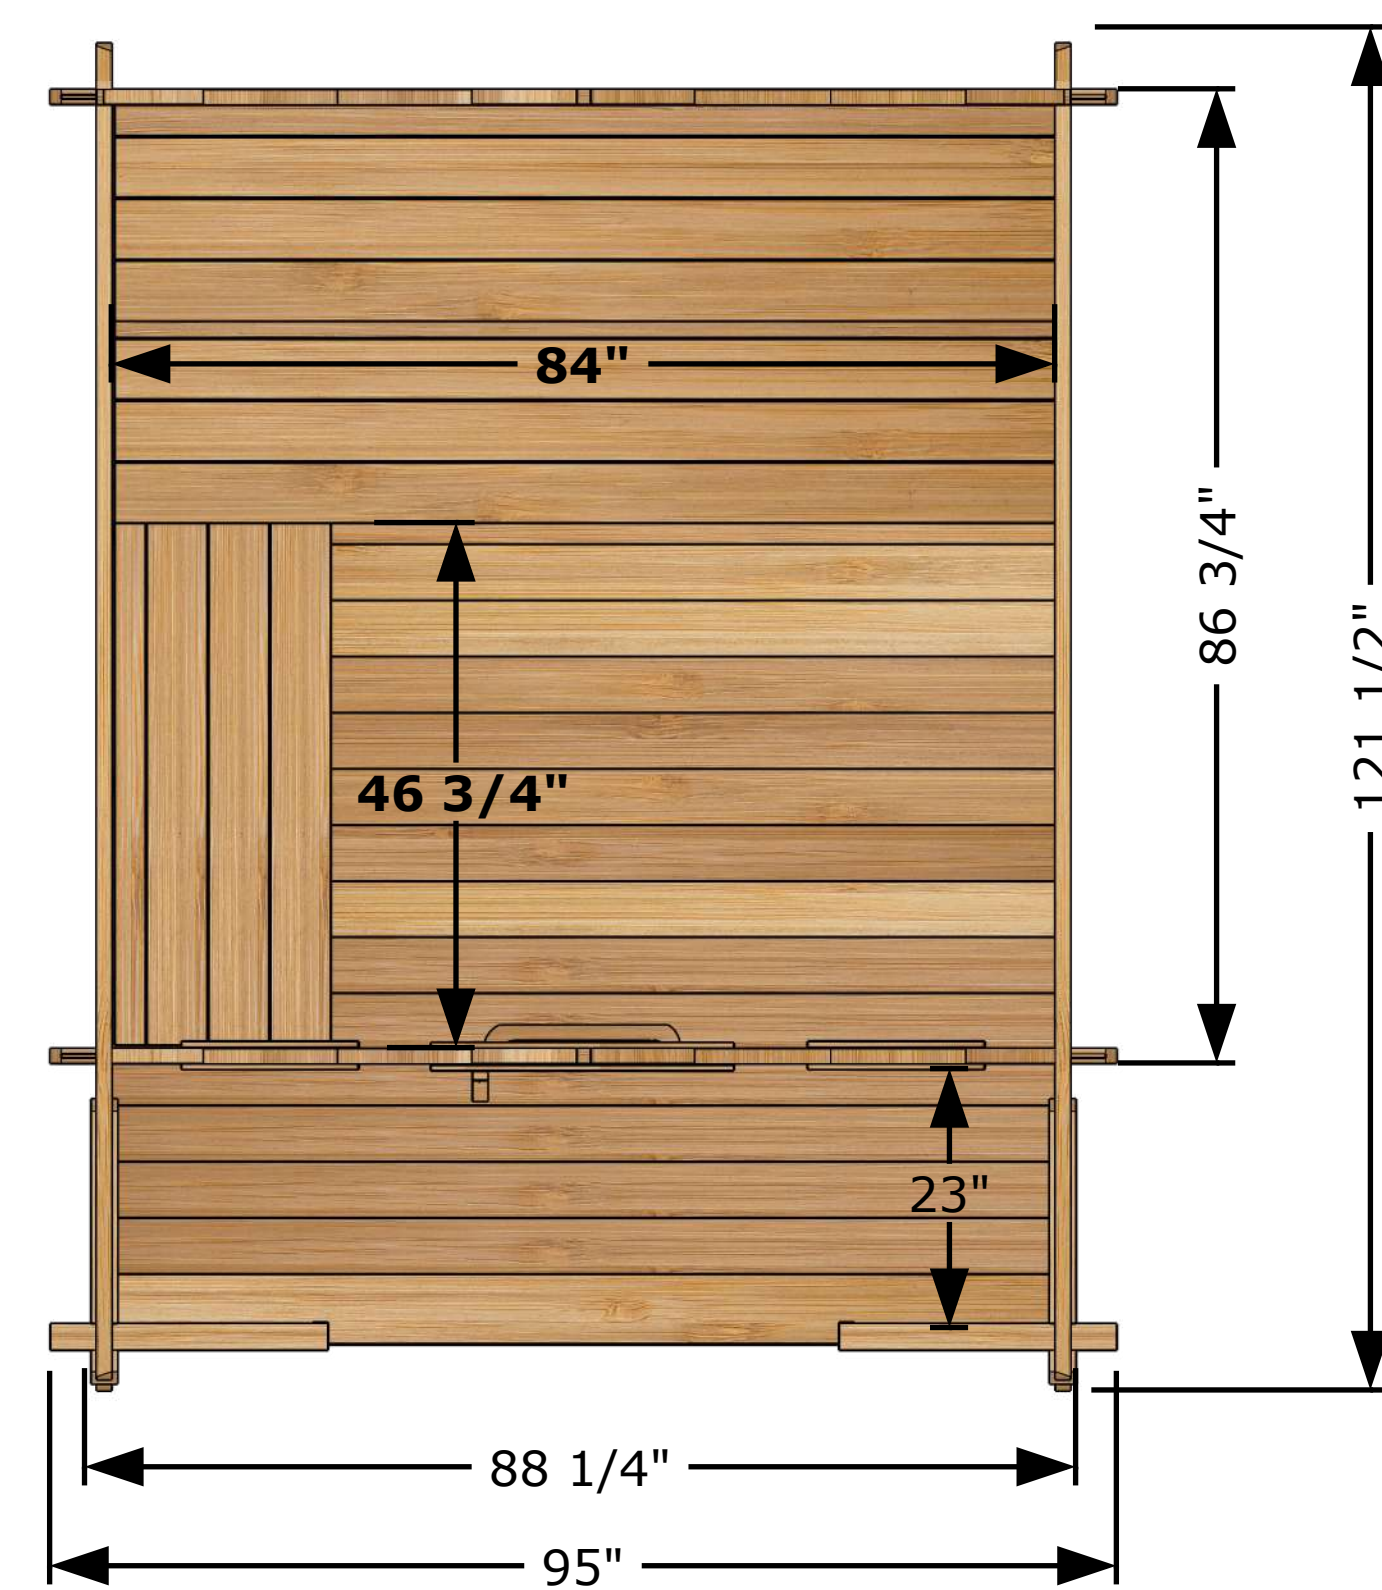

Front View

Back View

Top View

Side View

GEORGIAN CTC88PW Sauna Model
All dimensions in Imperial (Inches)

External Structure Dimensions (Drawing 1 of 3)
Georgian Cabin Sauna with Porch

April 15, 2025 Tim Marshall

318448 Line NE,
Melancthon, ON
L9V 2K3
(519)923-9813

Front View

Back View

Top View

Side View

GEORGIAN CTC88PW Sauna Model
All dimensions in Imperial (Inches)

General & Internal Dimensions (Drawing 2 of 3)
Georgian Cabin Sauna with Porch

April 15, 2025 Tim Marshall

318448 Line NE,
Melancton, ON
L9V 2K3
(519)923-9813

Perspective View

Main Structures and Base Material	Constructed with SPF Eastern White Cedar (softwood structural lumber).
Interior and Ceiling Details	Walls and ceiling T&G Boards Eastern White Cedar wood.
Interior Material	Benches made of Eastern White Cedar wood.
Sauna Door and Windows	Door glass is 5 mm thick tempered glass.
	Window is 5 mm bronze tempered glass.
Door Handle	Door handle made of solid wood, keeping the door closed with a magnet.

Front View

Side View