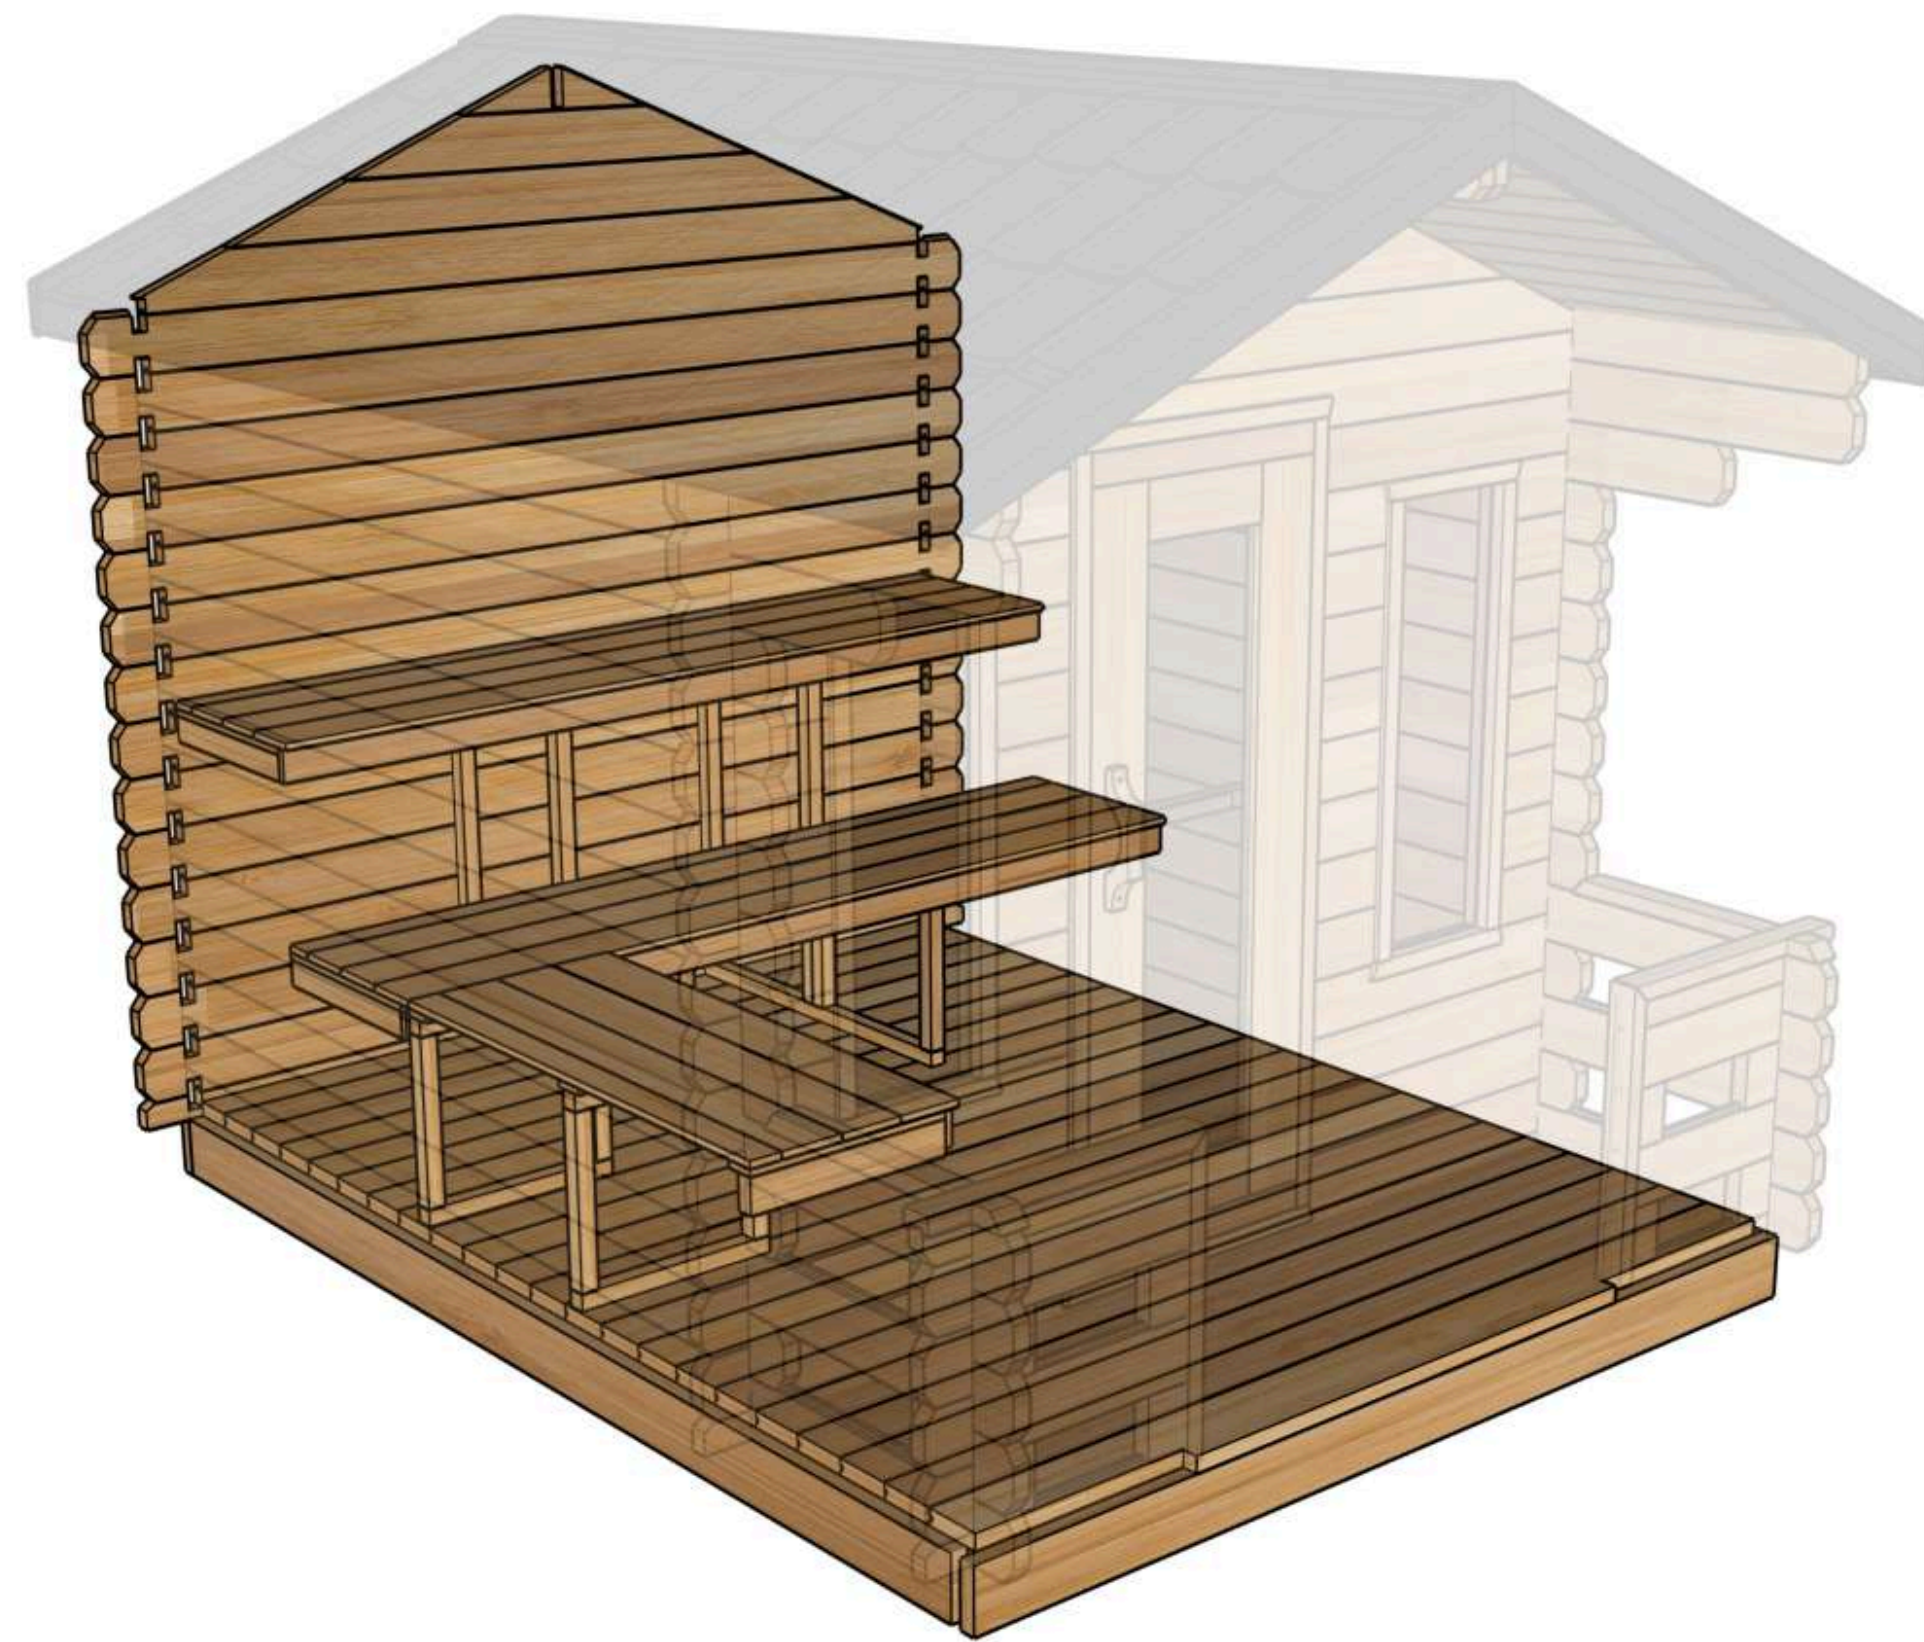

Front View

Back View

Top View

Side View

GEORGIAN CTC88PW Sauna Model
All dimensions in Imperial (Inches)

External Structure Dimensions (Drawing 1 of 3)
Georgian Cabin Sauna with Porch

April 15, 2025 Tim Marshall

318448 Line NE,
Melancthon, ON
L9V 2K3
(519)923-9813

Front View

Back View

Top View

Side View

GEORGIAN CTC88PW Sauna Model
All dimensions in Imperial (Inches)

General & Internal Dimensions (Drawing 2 of 3)
Georgian Cabin Sauna with Porch

April 15, 2025 Tim Marshall

318448 Line NE,
Melancton, ON
L9V 2K3
(519)923-9813

Perspective View

Main Structures and Base Material	Constructed with SPF Eastern White Cedar (softwood structural lumber).
Interior and Ceiling Details	Walls and ceiling T&G Boards Eastern White Cedar wood.
Interior Material	Benches made of Eastern White Cedar wood.
Sauna Door and Windows	Door glass is 5 mm thick tempered glass.
	Window is 5 mm bronze tempered glass.
Door Handle	Door handle made of solid wood, keeping the door closed with a magnet.

Front View

Side View