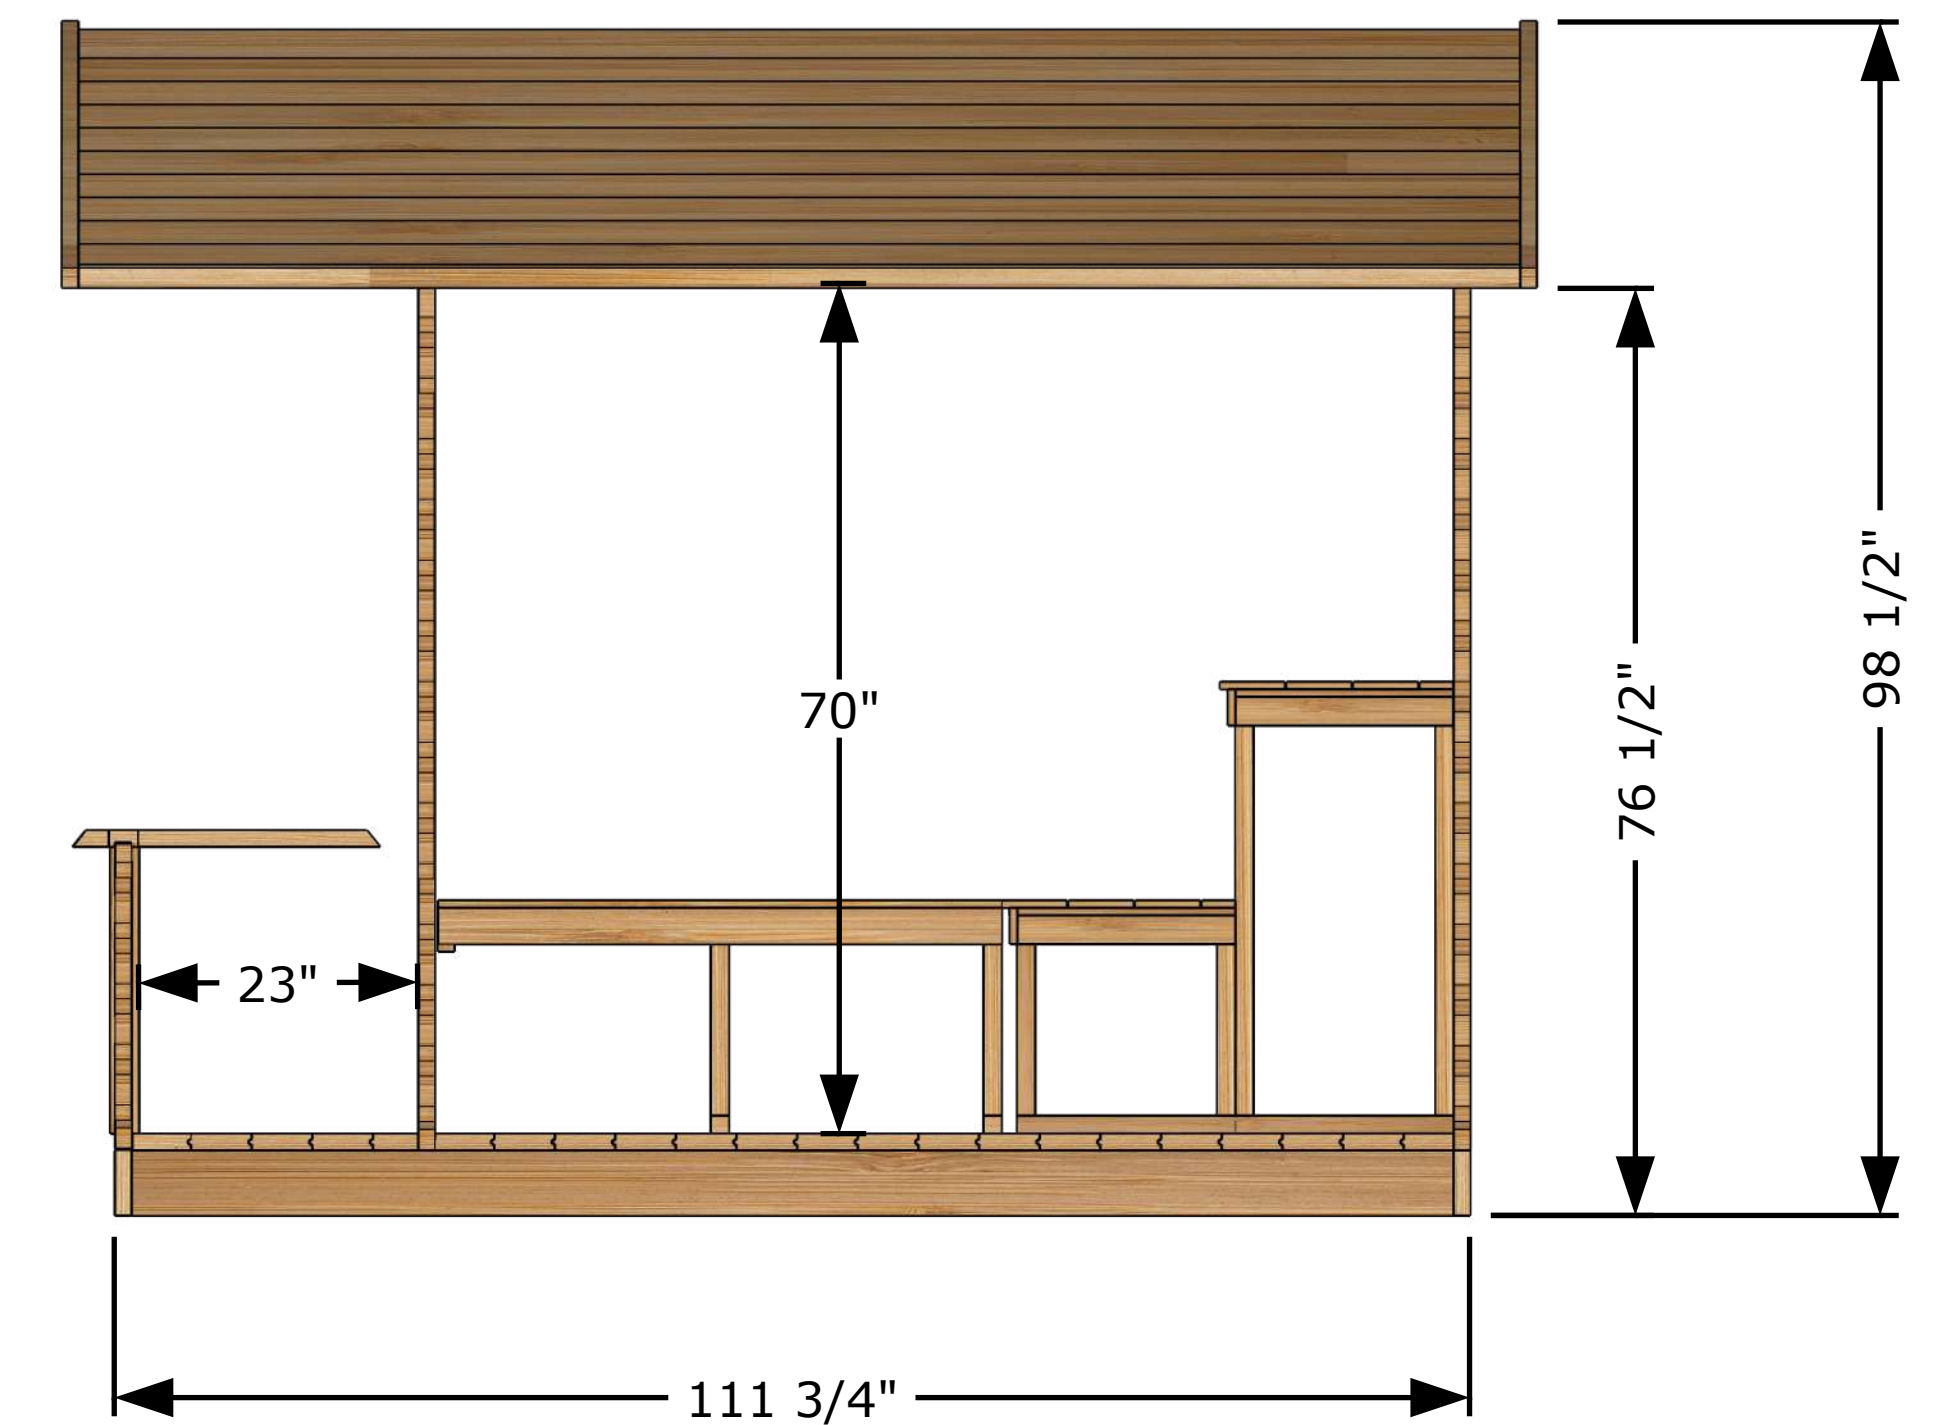

Front View

Back View

Top View

Side View

GEORGIAN CTC88PW Sauna Model
All dimensions in Imperial (Inches)

External Structure Dimensions (Drawing 1 of 3)
Georgian Cabin Sauna with Porch

April 15, 2025 Tim Marshall

318448 Line NE,
Melancthon, ON
L9V 2K3
(519)923-9813

Front View

Back View

Top View

Side View

GEORGIAN CTC88PW Sauna Model
All dimensions in Imperial (Inches)

General & Internal Dimensions (Drawing 2 of 3)
Georgian Cabin Sauna with Porch

April 15, 2025 Tim Marshall

318448 Line NE,
Melancton, ON
L9V 2K3
(519)923-9813

Perspective View

Main Structures and Base Material	Constructed with SPF Eastern White Cedar (softwood structural lumber).
Interior and Ceiling Details	Walls and ceiling T&G Boards Eastern White Cedar wood.
Interior Material	Benches made of Eastern White Cedar wood.
Sauna Door and Windows	Door glass is 5 mm thick tempered glass.
	Window is 5 mm bronze tempered glass.
Door Handle	Door handle made of solid wood, keeping the door closed with a magnet.

Front View

Side View