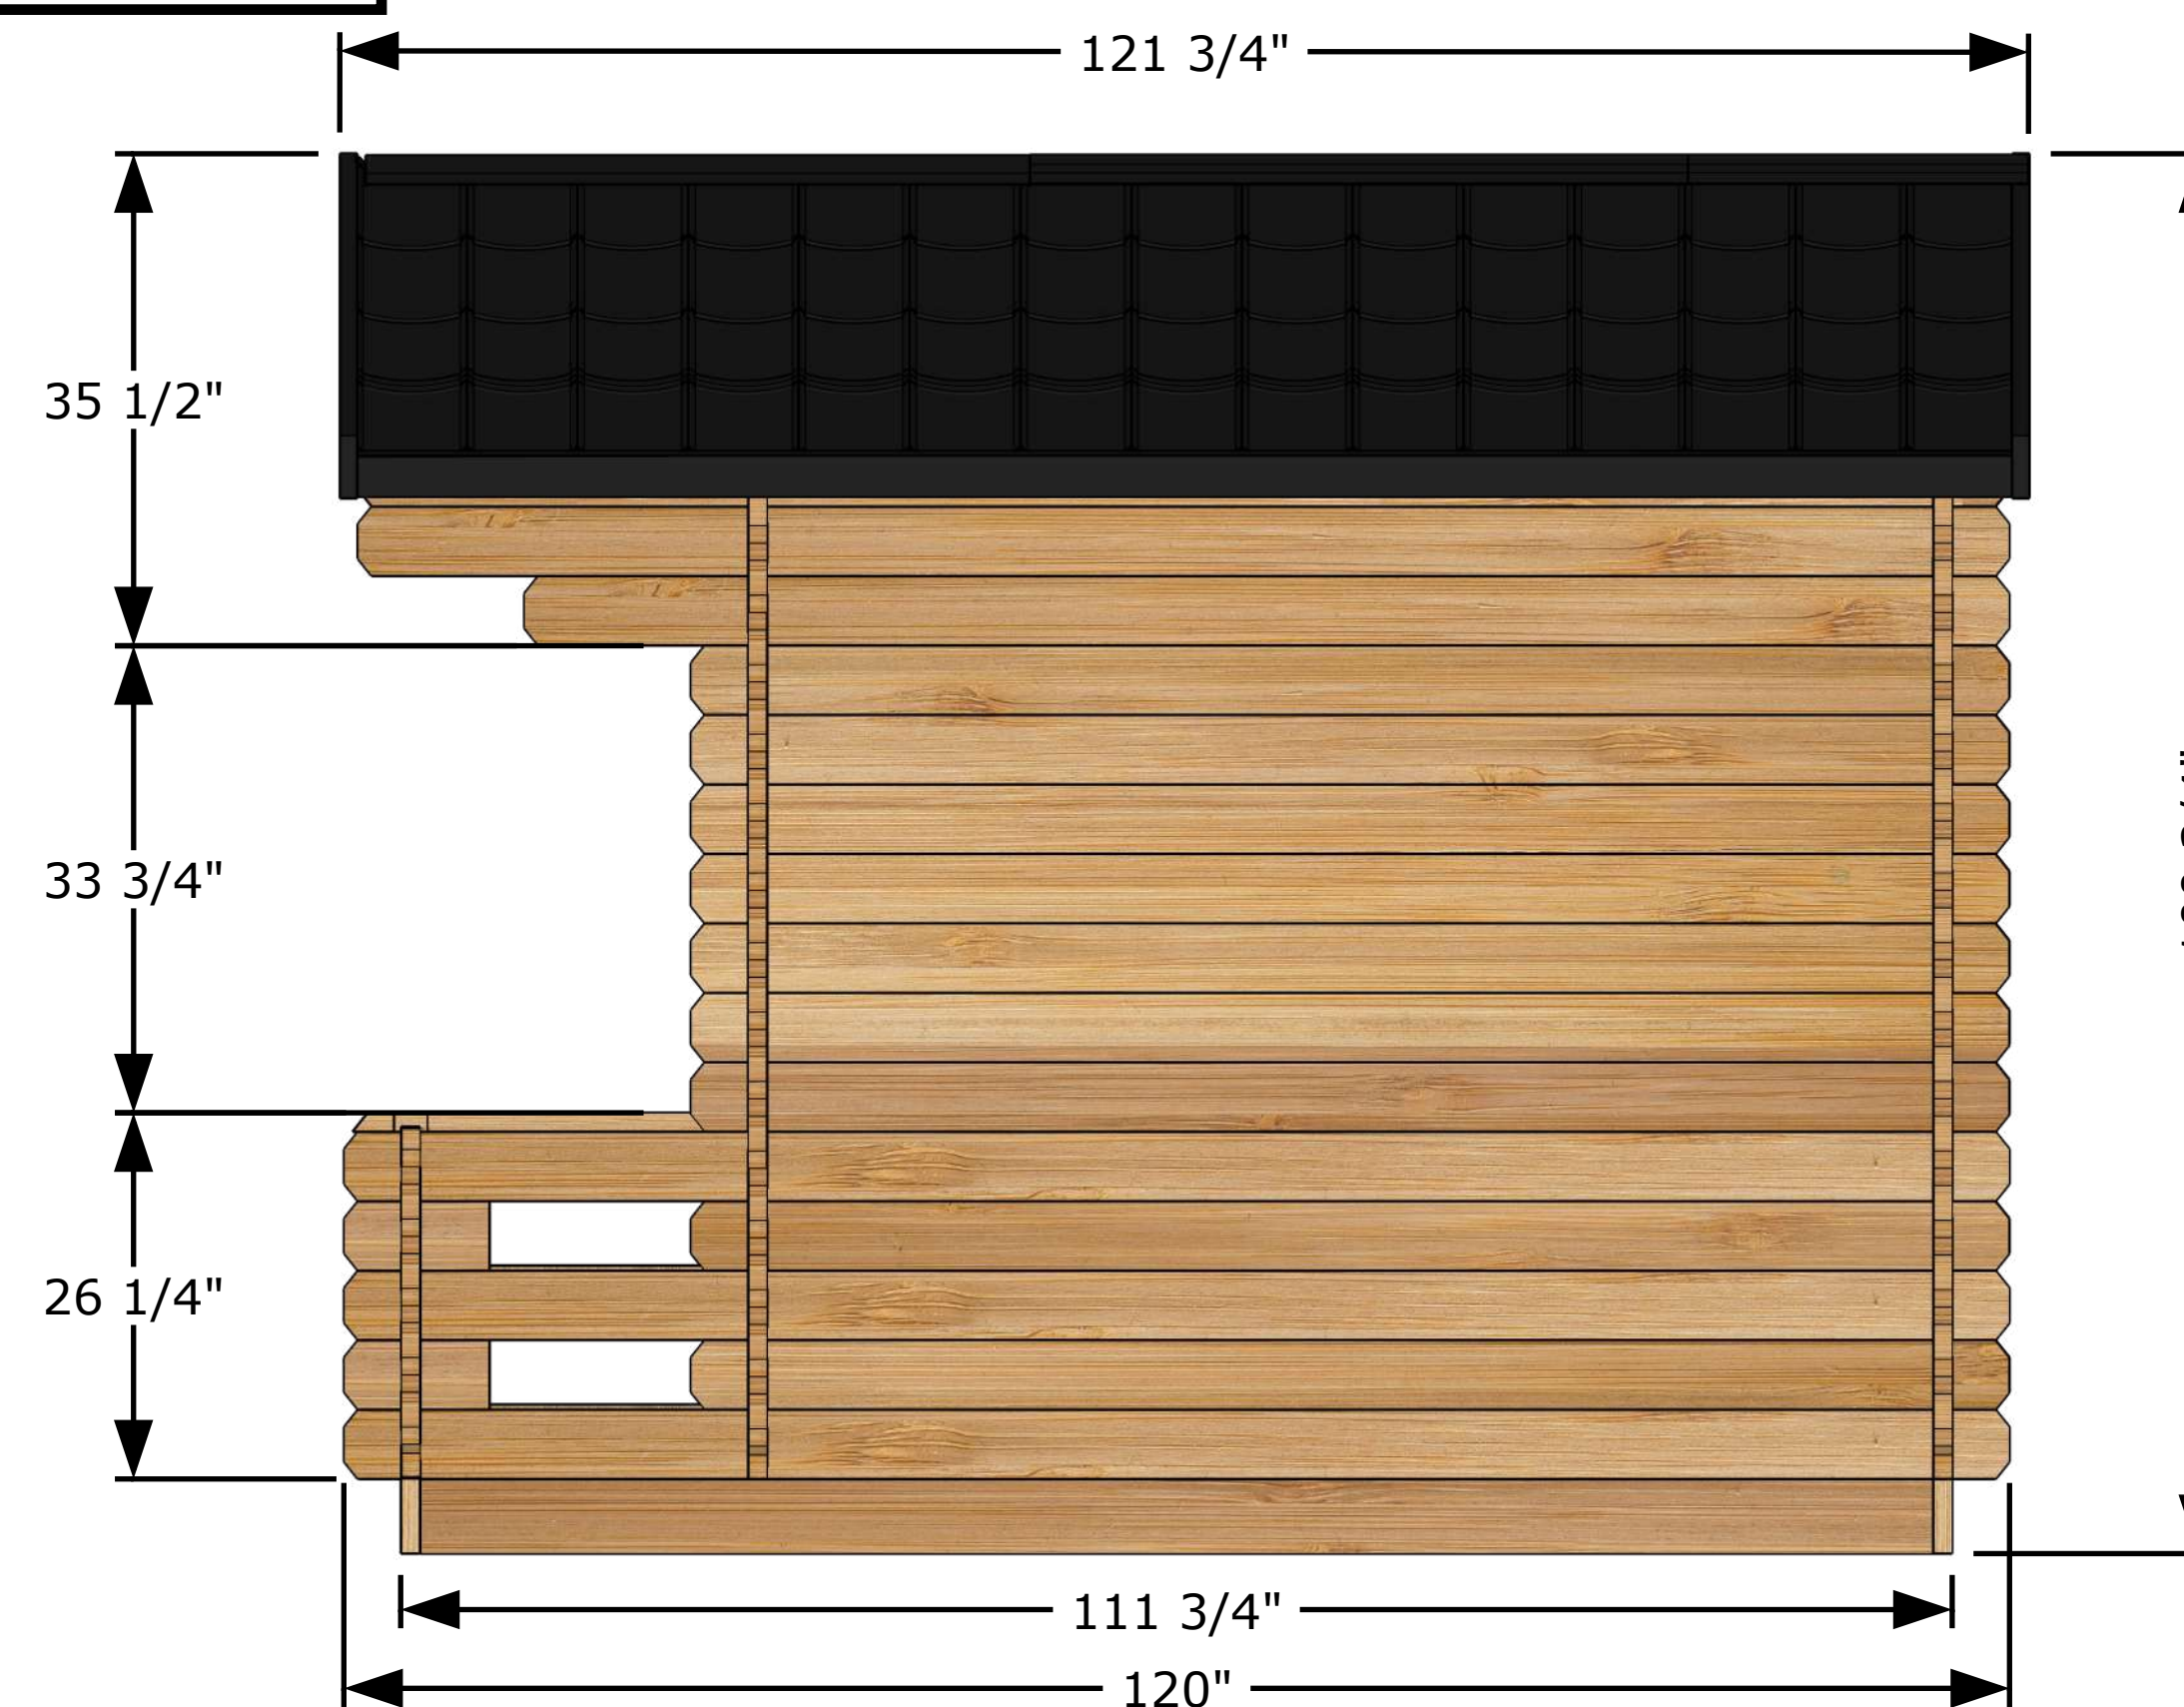

Front View

Back View

Top View

Side View

GEORGIAN CTC88PW Sauna Model
All dimensions in Imperial (Inches)

External Structure Dimensions (Drawing 1 of 3)
Georgian Cabin Sauna with Porch

April 15, 2025 Tim Marshall

318448 Line NE,
Melancthon, ON
L9V 2K3
(519)923-9813

Front View

Back View

Top View

Side View

GEORGIAN CTC88PW Sauna Model
All dimensions in Imperial (Inches)

General & Internal Dimensions (Drawing 2 of 3)
Georgian Cabin Sauna with Porch

April 15, 2025 Tim Marshall

318448 Line NE,
Melancton, ON
L9V 2K3
(519)923-9813

Perspective View

Main Structures and Base Material	Constructed with SPF Eastern White Cedar (softwood structural lumber).
Interior and Ceiling Details	Walls and ceiling T&G Boards Eastern White Cedar wood.
Interior Material	Benches made of Eastern White Cedar wood.
Sauna Door and Windows	Door glass is 5 mm thick tempered glass.
	Window is 5 mm bronze tempered glass.
Door Handle	Door handle made of solid wood, keeping the door closed with a magnet.

Front View

Side View