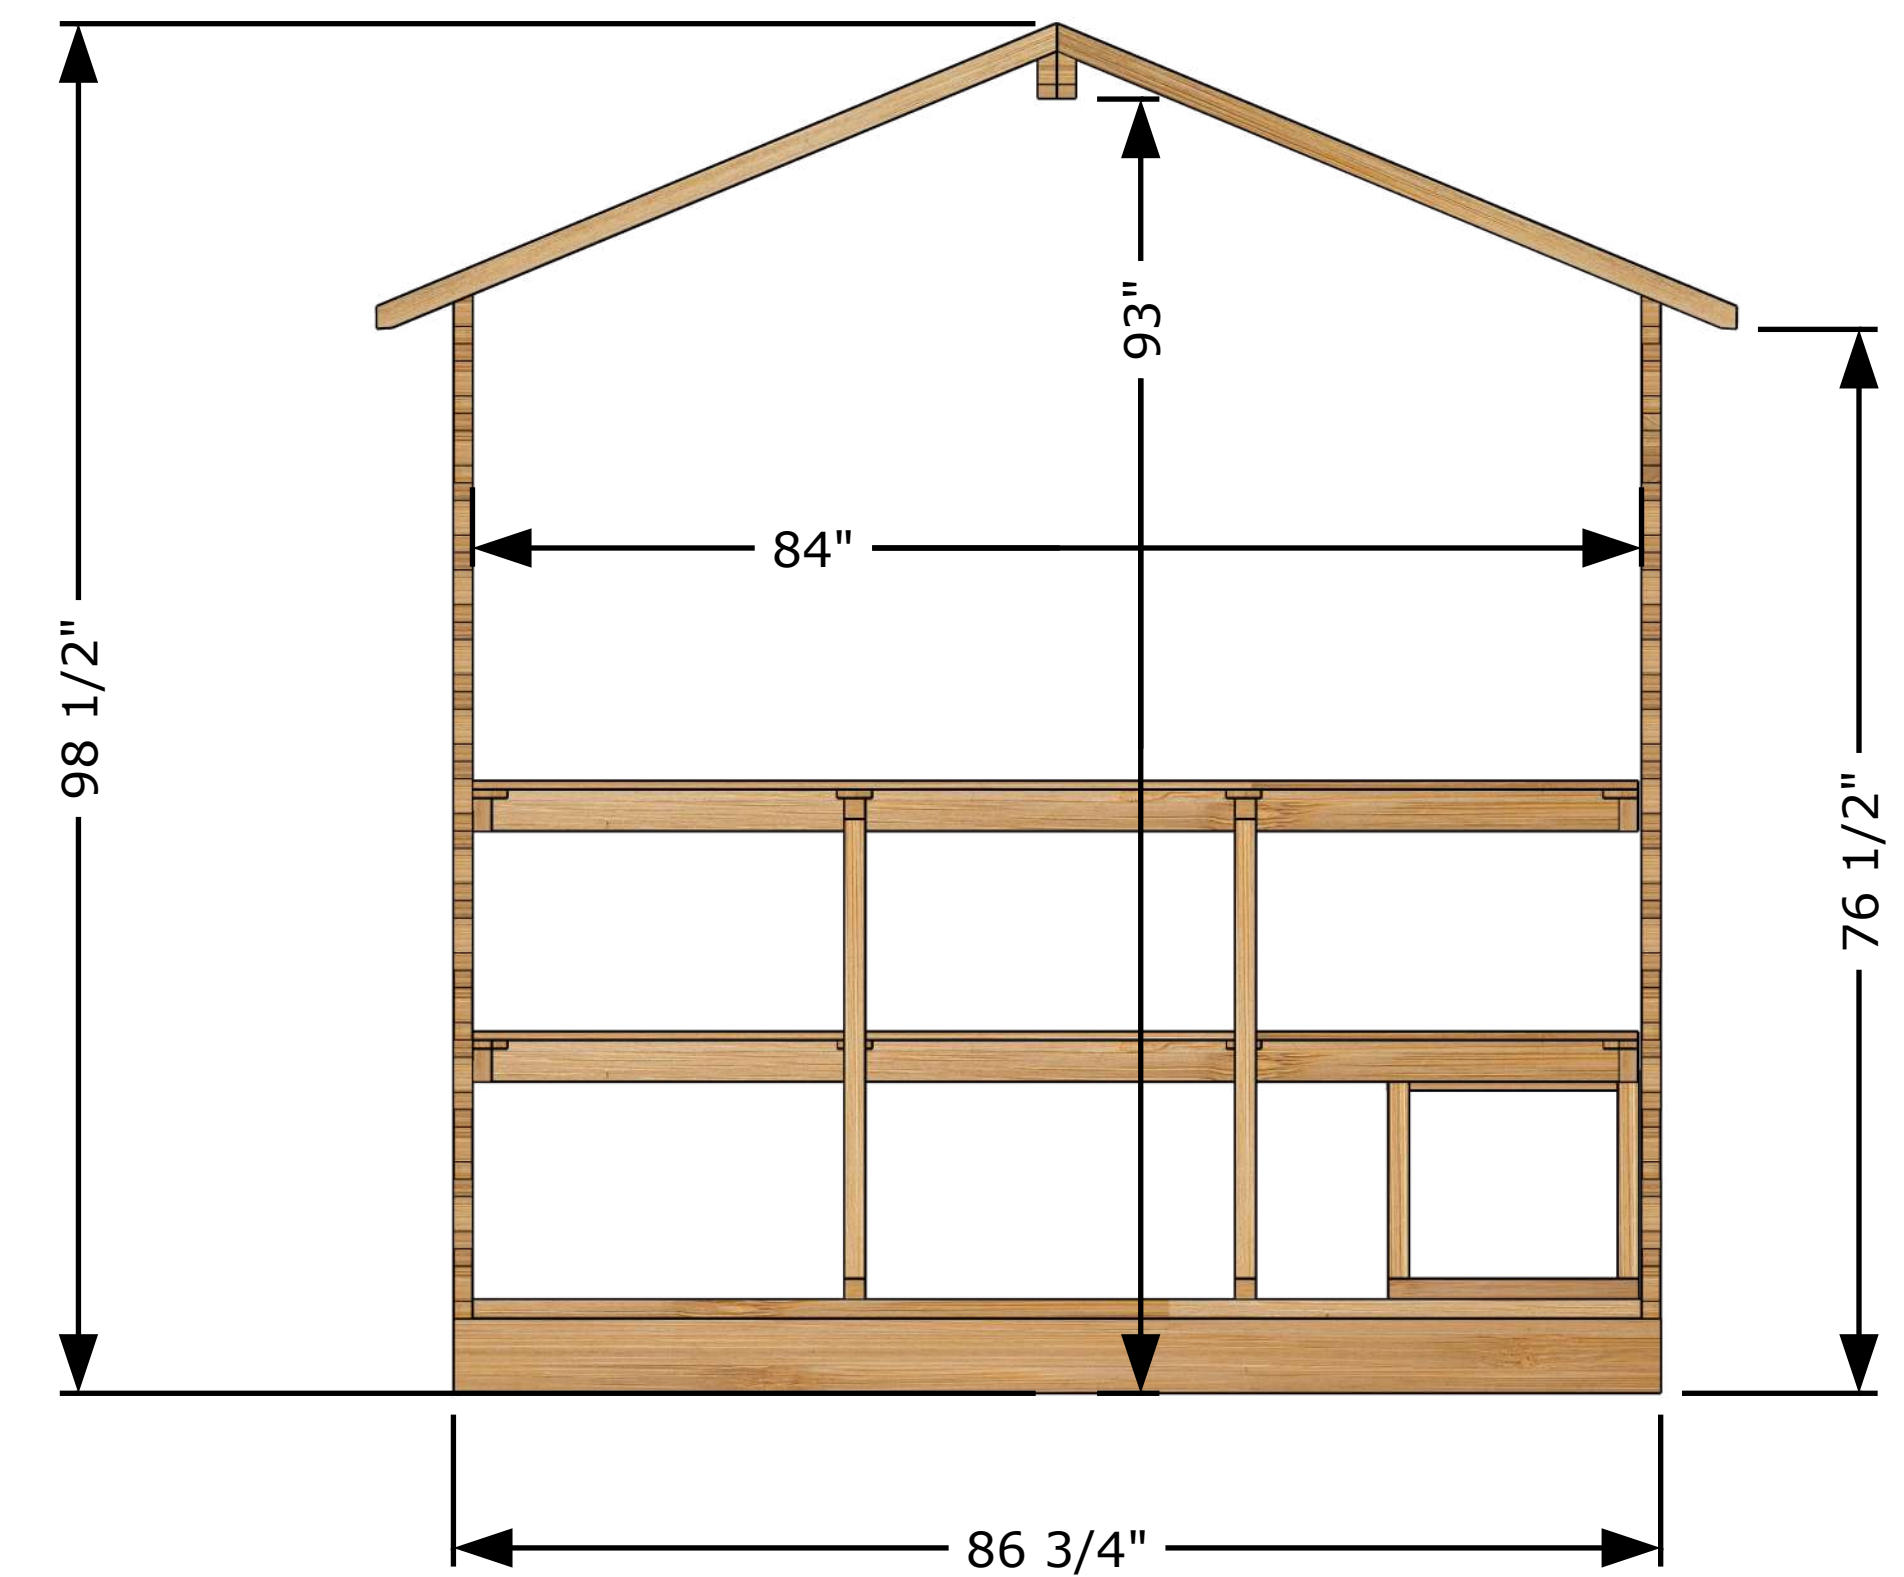

Front View

Back View

Top View

Side View

GEORGIAN CTC88PW Sauna Model
All dimensions in Imperial (Inches)

External Structure Dimensions (Drawing 1 of 3)
Georgian Cabin Sauna with Porch

April 15, 2025 Tim Marshall

318448 Line NE,
Melancthon, ON
L9V 2K3
(519)923-9813

Front View

Back View

Top View

Side View

GEORGIAN CTC88PW Sauna Model
All dimensions in Imperial (Inches)

General & Internal Dimensions (Drawing 2 of 3)
Georgian Cabin Sauna with Porch

April 15, 2025 Tim Marshall

318448 Line NE,
Melancton, ON
L9V 2K3
(519)923-9813

Perspective View

Main Structures and Base Material	Constructed with SPF Eastern White Cedar (softwood structural lumber).
Interior and Ceiling Details	Walls and ceiling T&G Boards Eastern White Cedar wood.
Interior Material	Benches made of Eastern White Cedar wood.
Sauna Door and Windows	Door glass is 5 mm thick tempered glass.
	Window is 5 mm bronze tempered glass.
Door Handle	Door handle made of solid wood, keeping the door closed with a magnet.

Front View

Side View