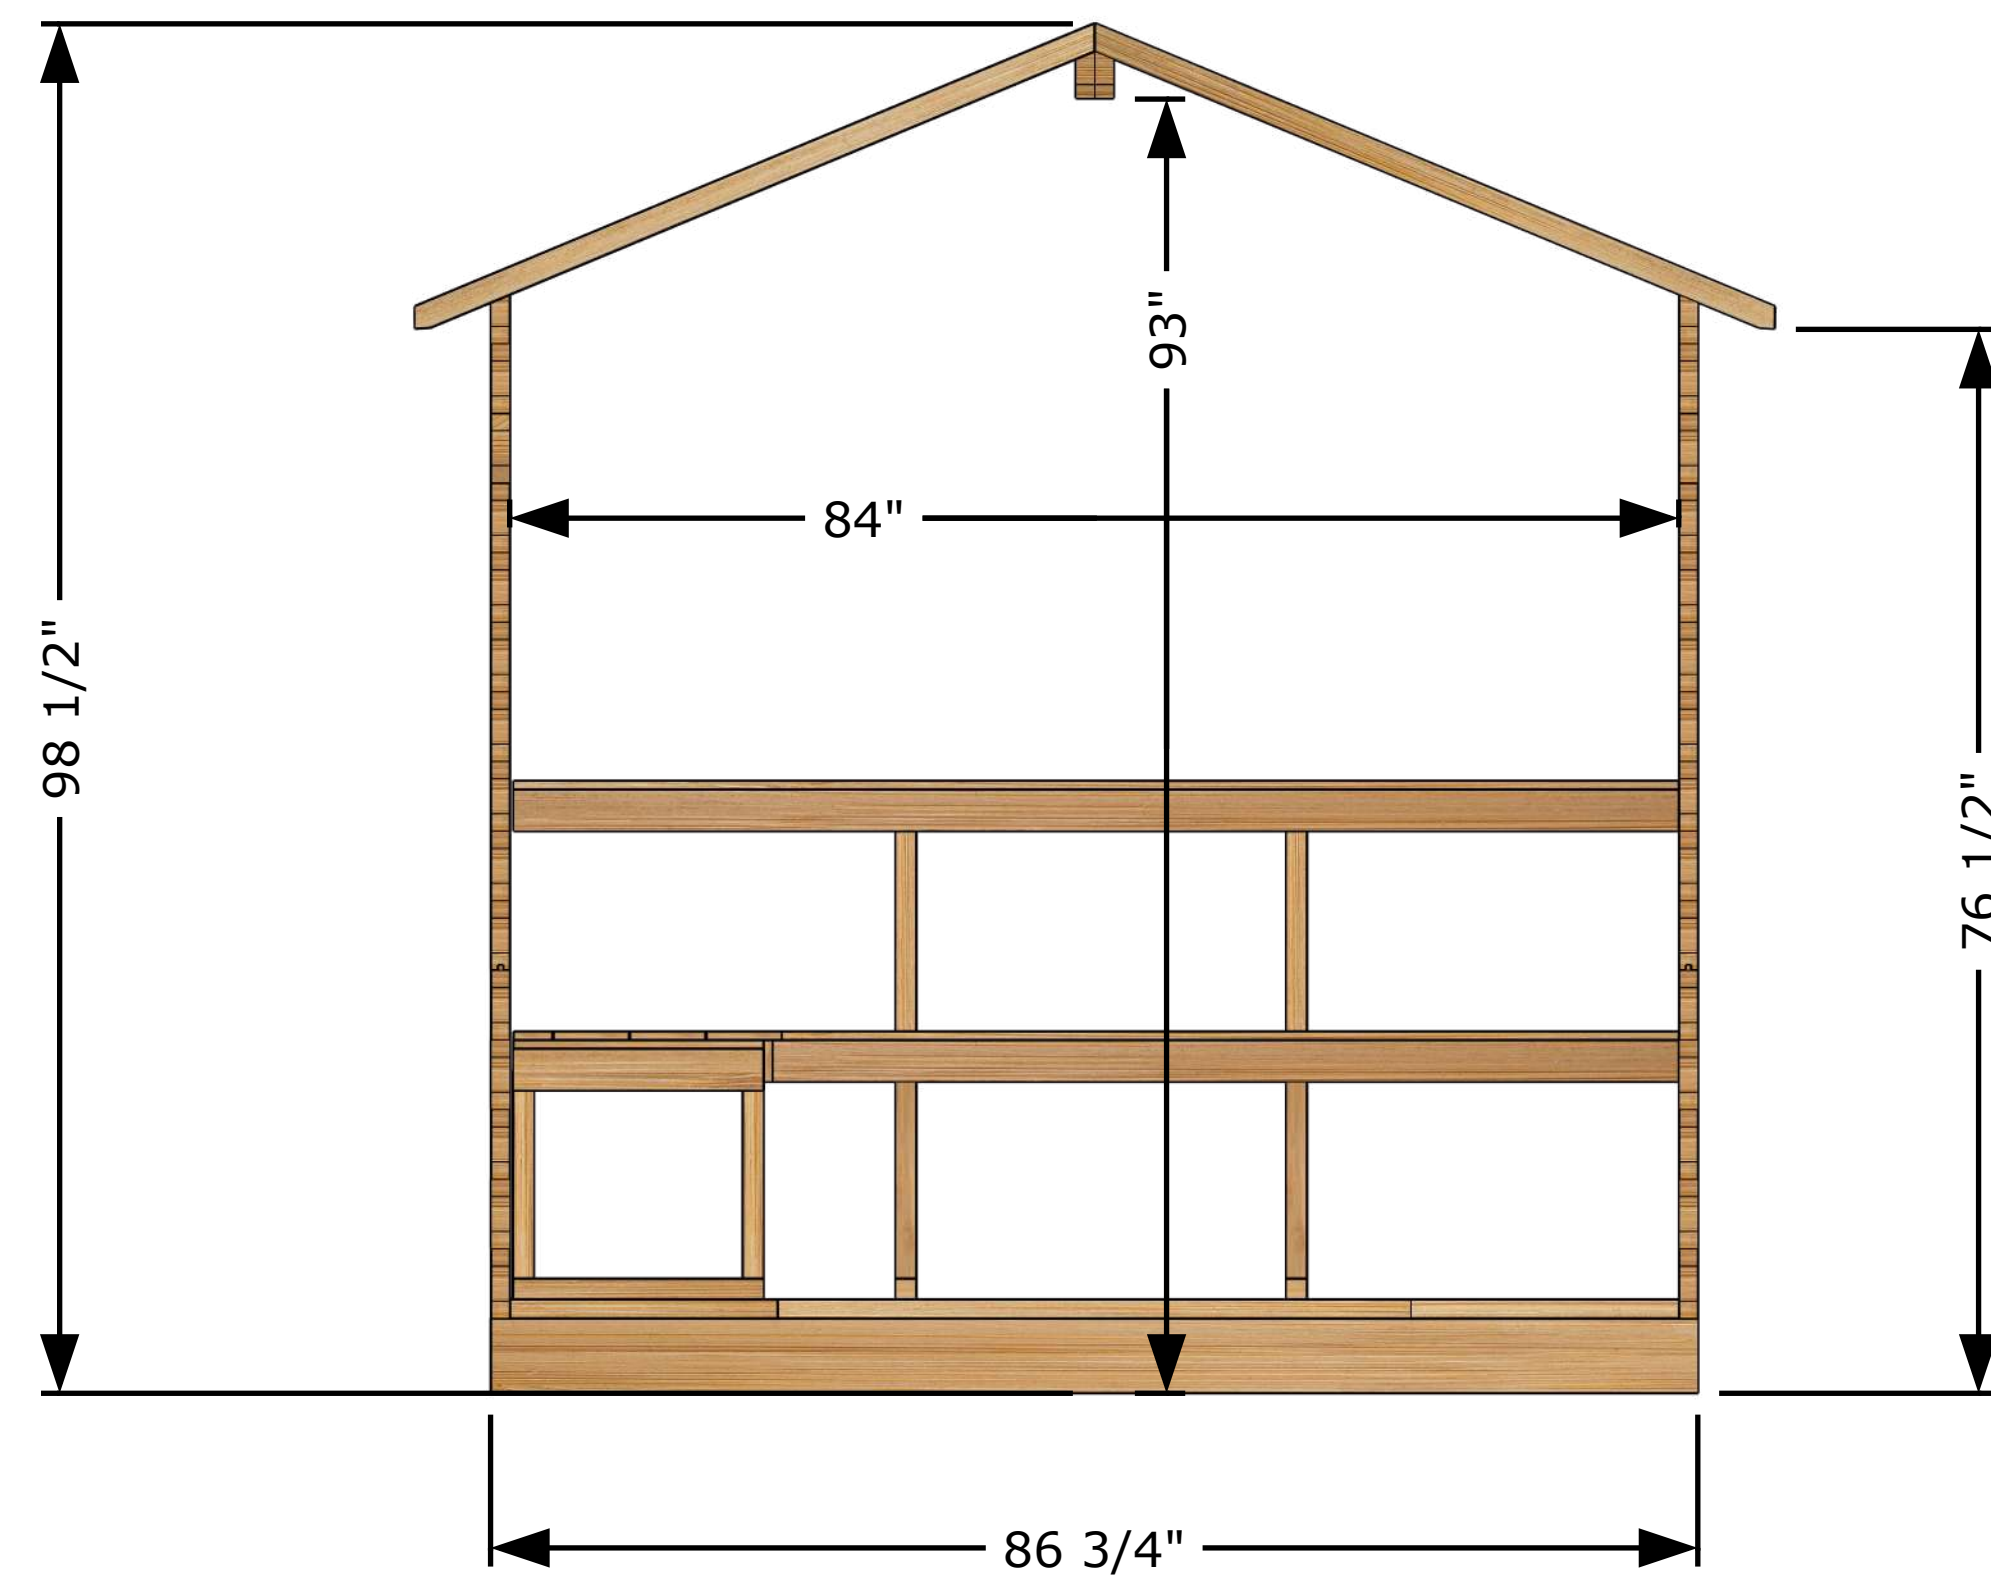

Front View

Back View

Top View

Side View

GEORGIAN CTC88PW Sauna Model
All dimensions in Imperial (Inches)

External Structure Dimensions (Drawing 1 of 3)
Georgian Cabin Sauna with Porch

April 15, 2025 Tim Marshall

318448 Line NE,
Melancthon, ON
L9V 2K3
(519)923-9813

Front View

Back View

Top View

Side View

GEORGIAN CTC88PW Sauna Model
All dimensions in Imperial (Inches)

General & Internal Dimensions (Drawing 2 of 3)
Georgian Cabin Sauna with Porch

April 15, 2025 Tim Marshall

318448 Line NE,
Melancton, ON
L9V 2K3
(519)923-9813

Perspective View

Main Structures and Base Material	Constructed with SPF Eastern White Cedar (softwood structural lumber).
Interior and Ceiling Details	Walls and ceiling T&G Boards Eastern White Cedar wood.
Interior Material	Benches made of Eastern White Cedar wood.
Sauna Door and Windows	Door glass is 5 mm thick tempered glass.
	Window is 5 mm bronze tempered glass.
Door Handle	Door handle made of solid wood, keeping the door closed with a magnet.

Front View

Side View