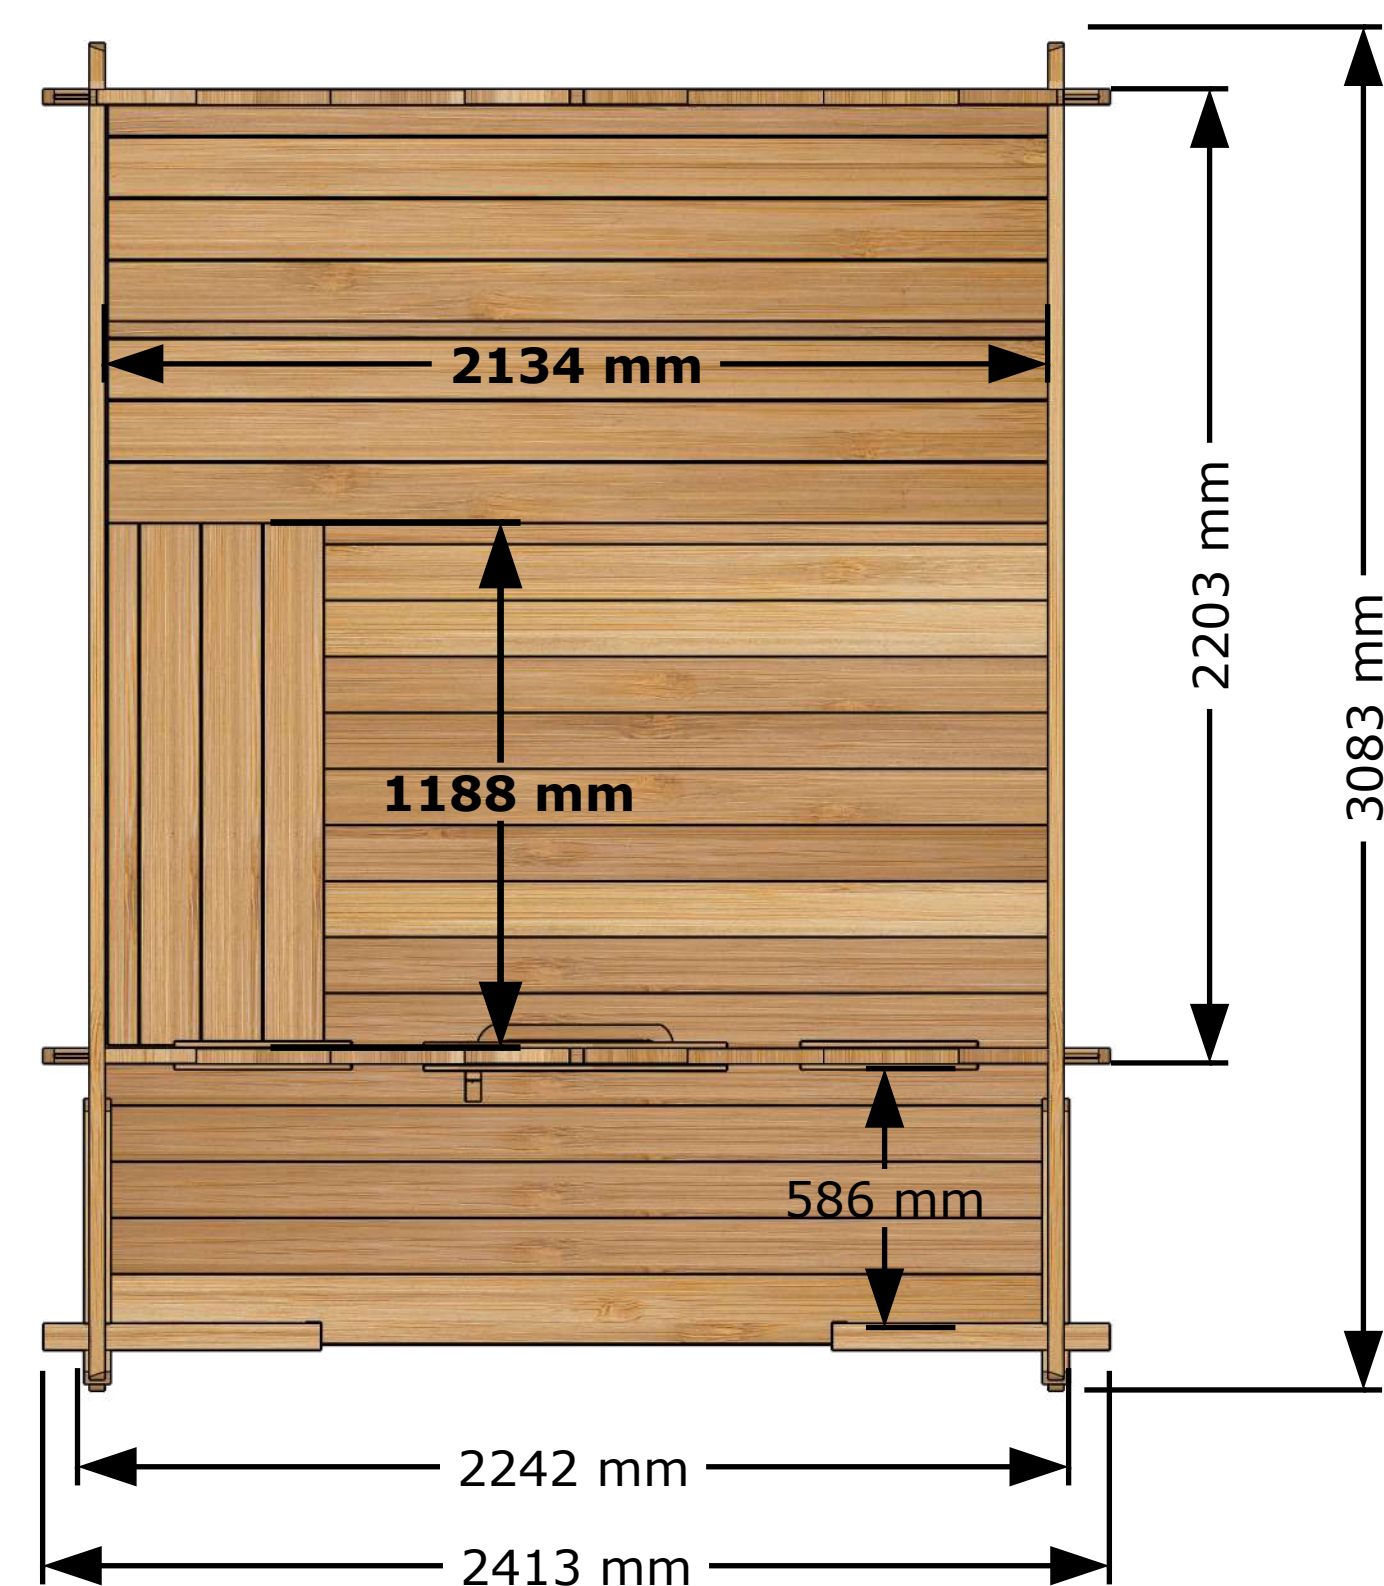

Front View

Back View

Top View

Side View

GEORGIAN CTC88PW Sauna Model  
All dimensions in Metric (mm)

External Structure Dimensions (Drawing 1 of 3)  
Georgian Cabin Sauna with Porch

April 15, 2025 Tim Marshall

318448 Line NE,  
Melancthon, ON  
L9V 2K3  
(519)923-9813

Front View

Back View

Top View

Side View

Perspective View

Main Structures and Base Material	Constructed with SPF Eastern White Cedar (softwood structural lumber).
Interior and Ceiling Details	Walls and ceiling T&G Boards Eastern White Cedar wood.
Interior Material	Benches made of Eastern White Cedar wood.
Sauna Door and Windows	Door glass is 5 mm thick tempered glass.
	Window is 5 mm bronze tempered glass.
Door Handle	Door handle made of solid wood, keeping the door closed with a magnet.

Front View

Side View