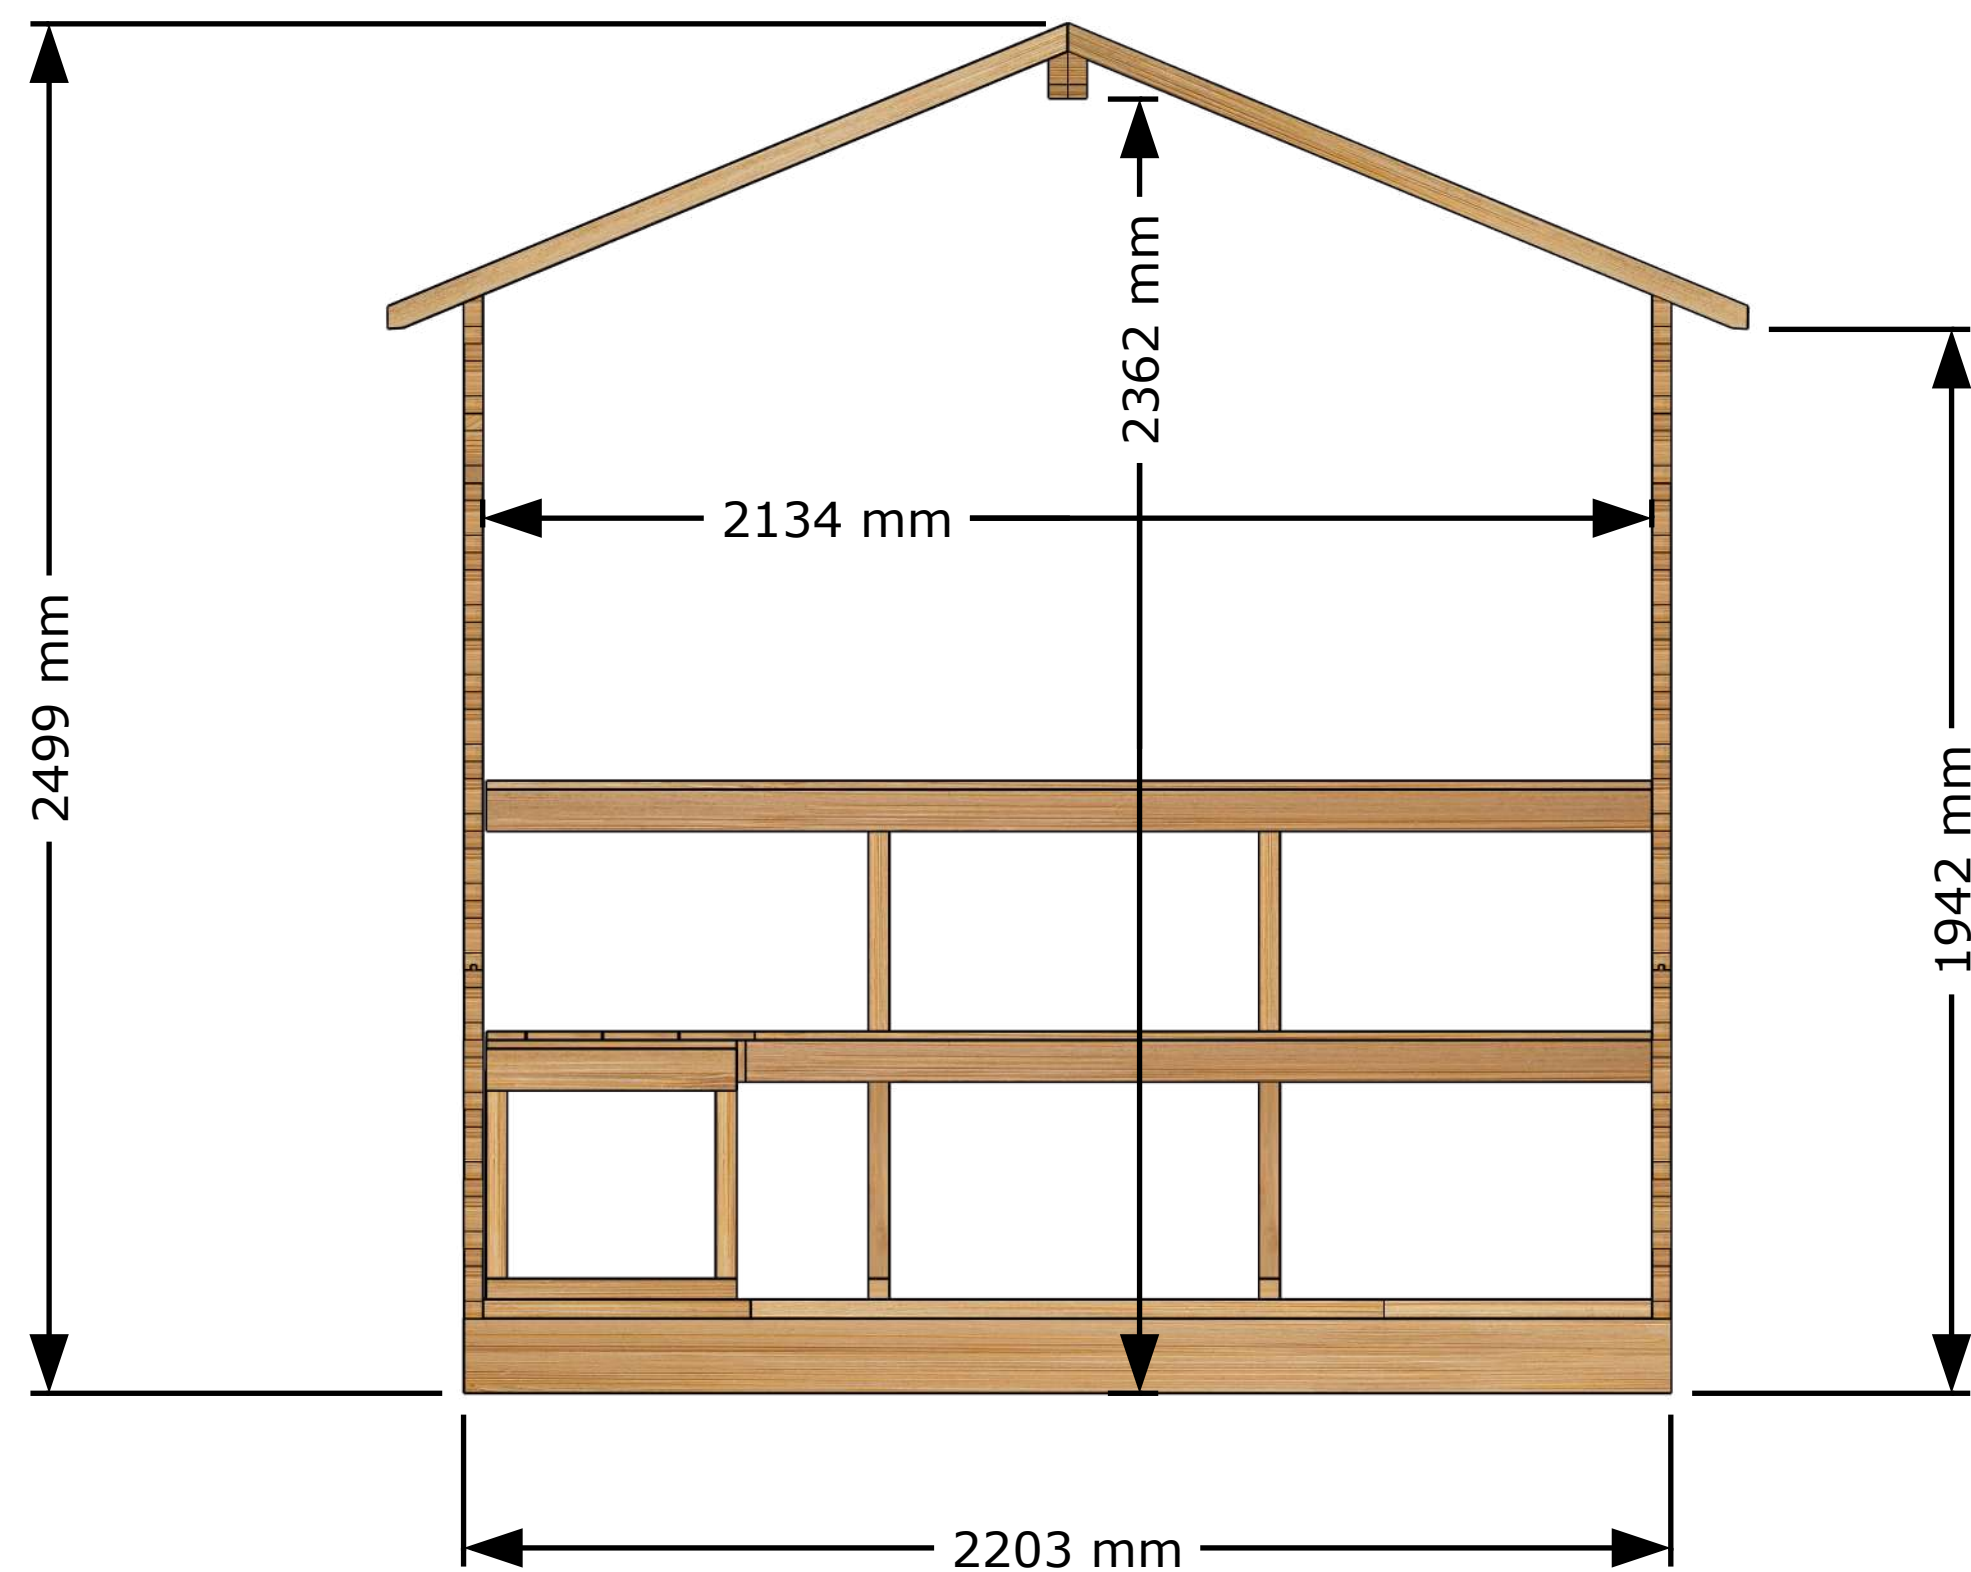

Front View

Back View

Top View

Side View

GEORGIAN CTC88PW Sauna Model  
All dimensions in Metric (mm)

External Structure Dimensions (Drawing 1 of 3)  
Georgian Cabin Sauna with Porch

April 15, 2025 Tim Marshall

318448 Line NE,  
Melancthon, ON  
L9V 2K3  
(519)923-9813

Front View

Back View

Top View

Side View

Perspective View

Main Structures and Base Material	Constructed with SPF Eastern White Cedar (softwood structural lumber).
Interior and Ceiling Details	Walls and ceiling T&G Boards Eastern White Cedar wood.
Interior Material	Benches made of Eastern White Cedar wood.
Sauna Door and Windows	Door glass is 5 mm thick tempered glass.
	Window is 5 mm bronze tempered glass.
Door Handle	Door handle made of solid wood, keeping the door closed with a magnet.

Front View

Side View