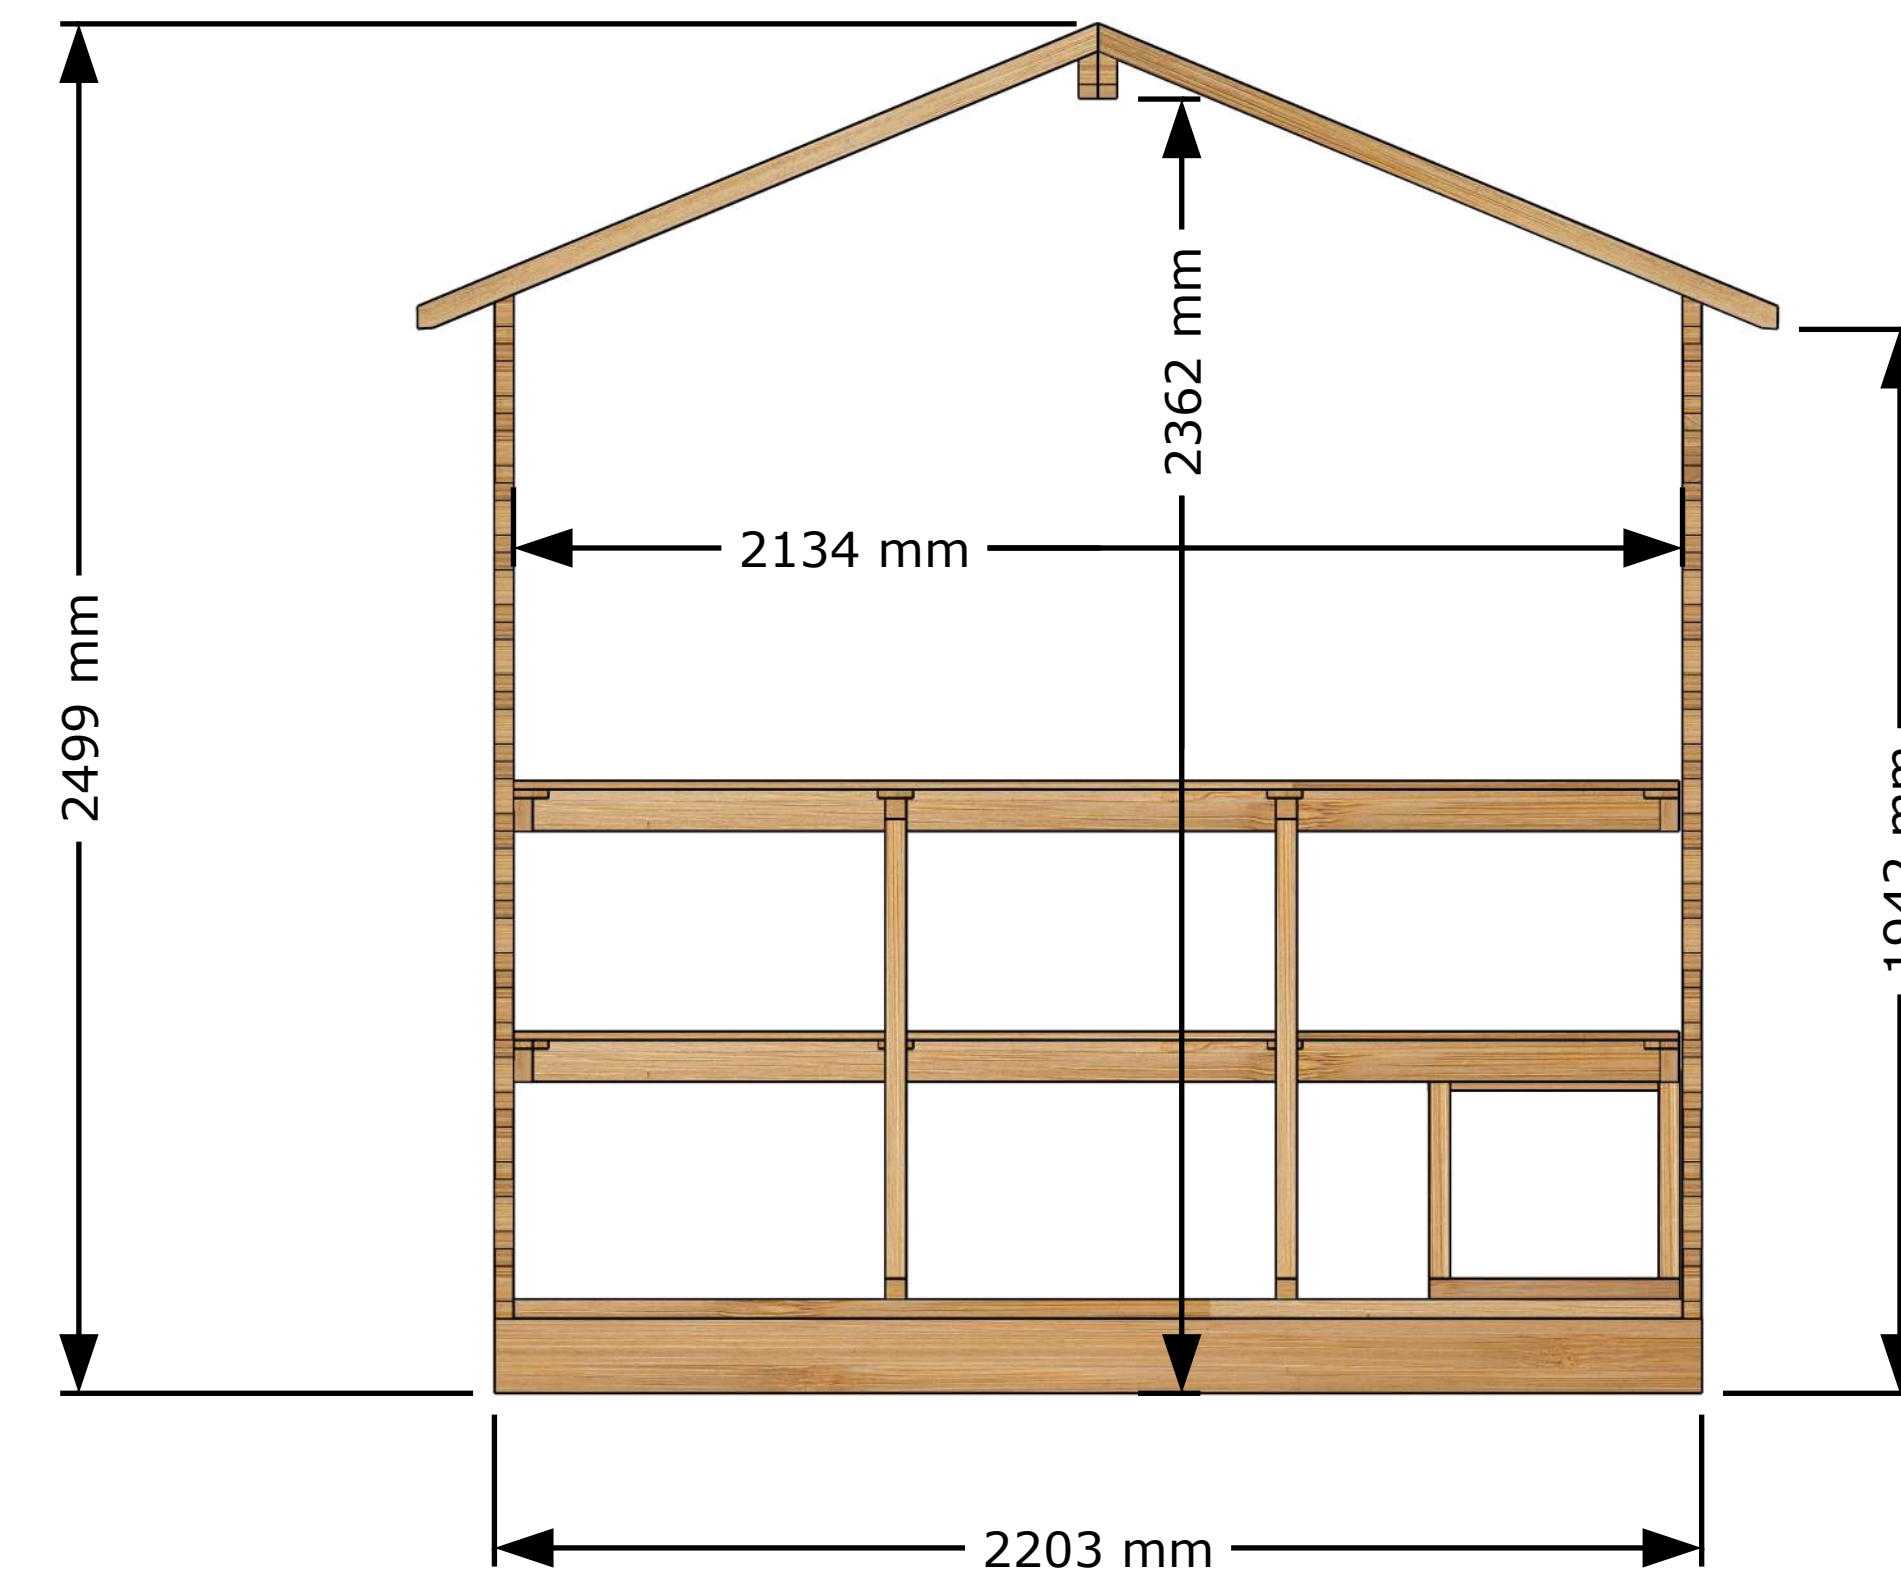

Front View

Back View

Top View

Side View

GEORGIAN CTC88PW Sauna Model  
All dimensions in Metric (mm)

External Structure Dimensions (Drawing 1 of 3)  
Georgian Cabin Sauna with Porch

April 15, 2025 Tim Marshall

318448 Line NE,  
Melancthon, ON  
L9V 2K3  
(519)923-9813

Front View

Back View

Top View

Side View

Perspective View

Main Structures and Base Material	Constructed with SPF Eastern White Cedar (softwood structural lumber).
Interior and Ceiling Details	Walls and ceiling T&G Boards Eastern White Cedar wood.
Interior Material	Benches made of Eastern White Cedar wood.
Sauna Door and Windows	Door glass is 5 mm thick tempered glass.
	Window is 5 mm bronze tempered glass.
Door Handle	Door handle made of solid wood, keeping the door closed with a magnet.

Front View

Side View