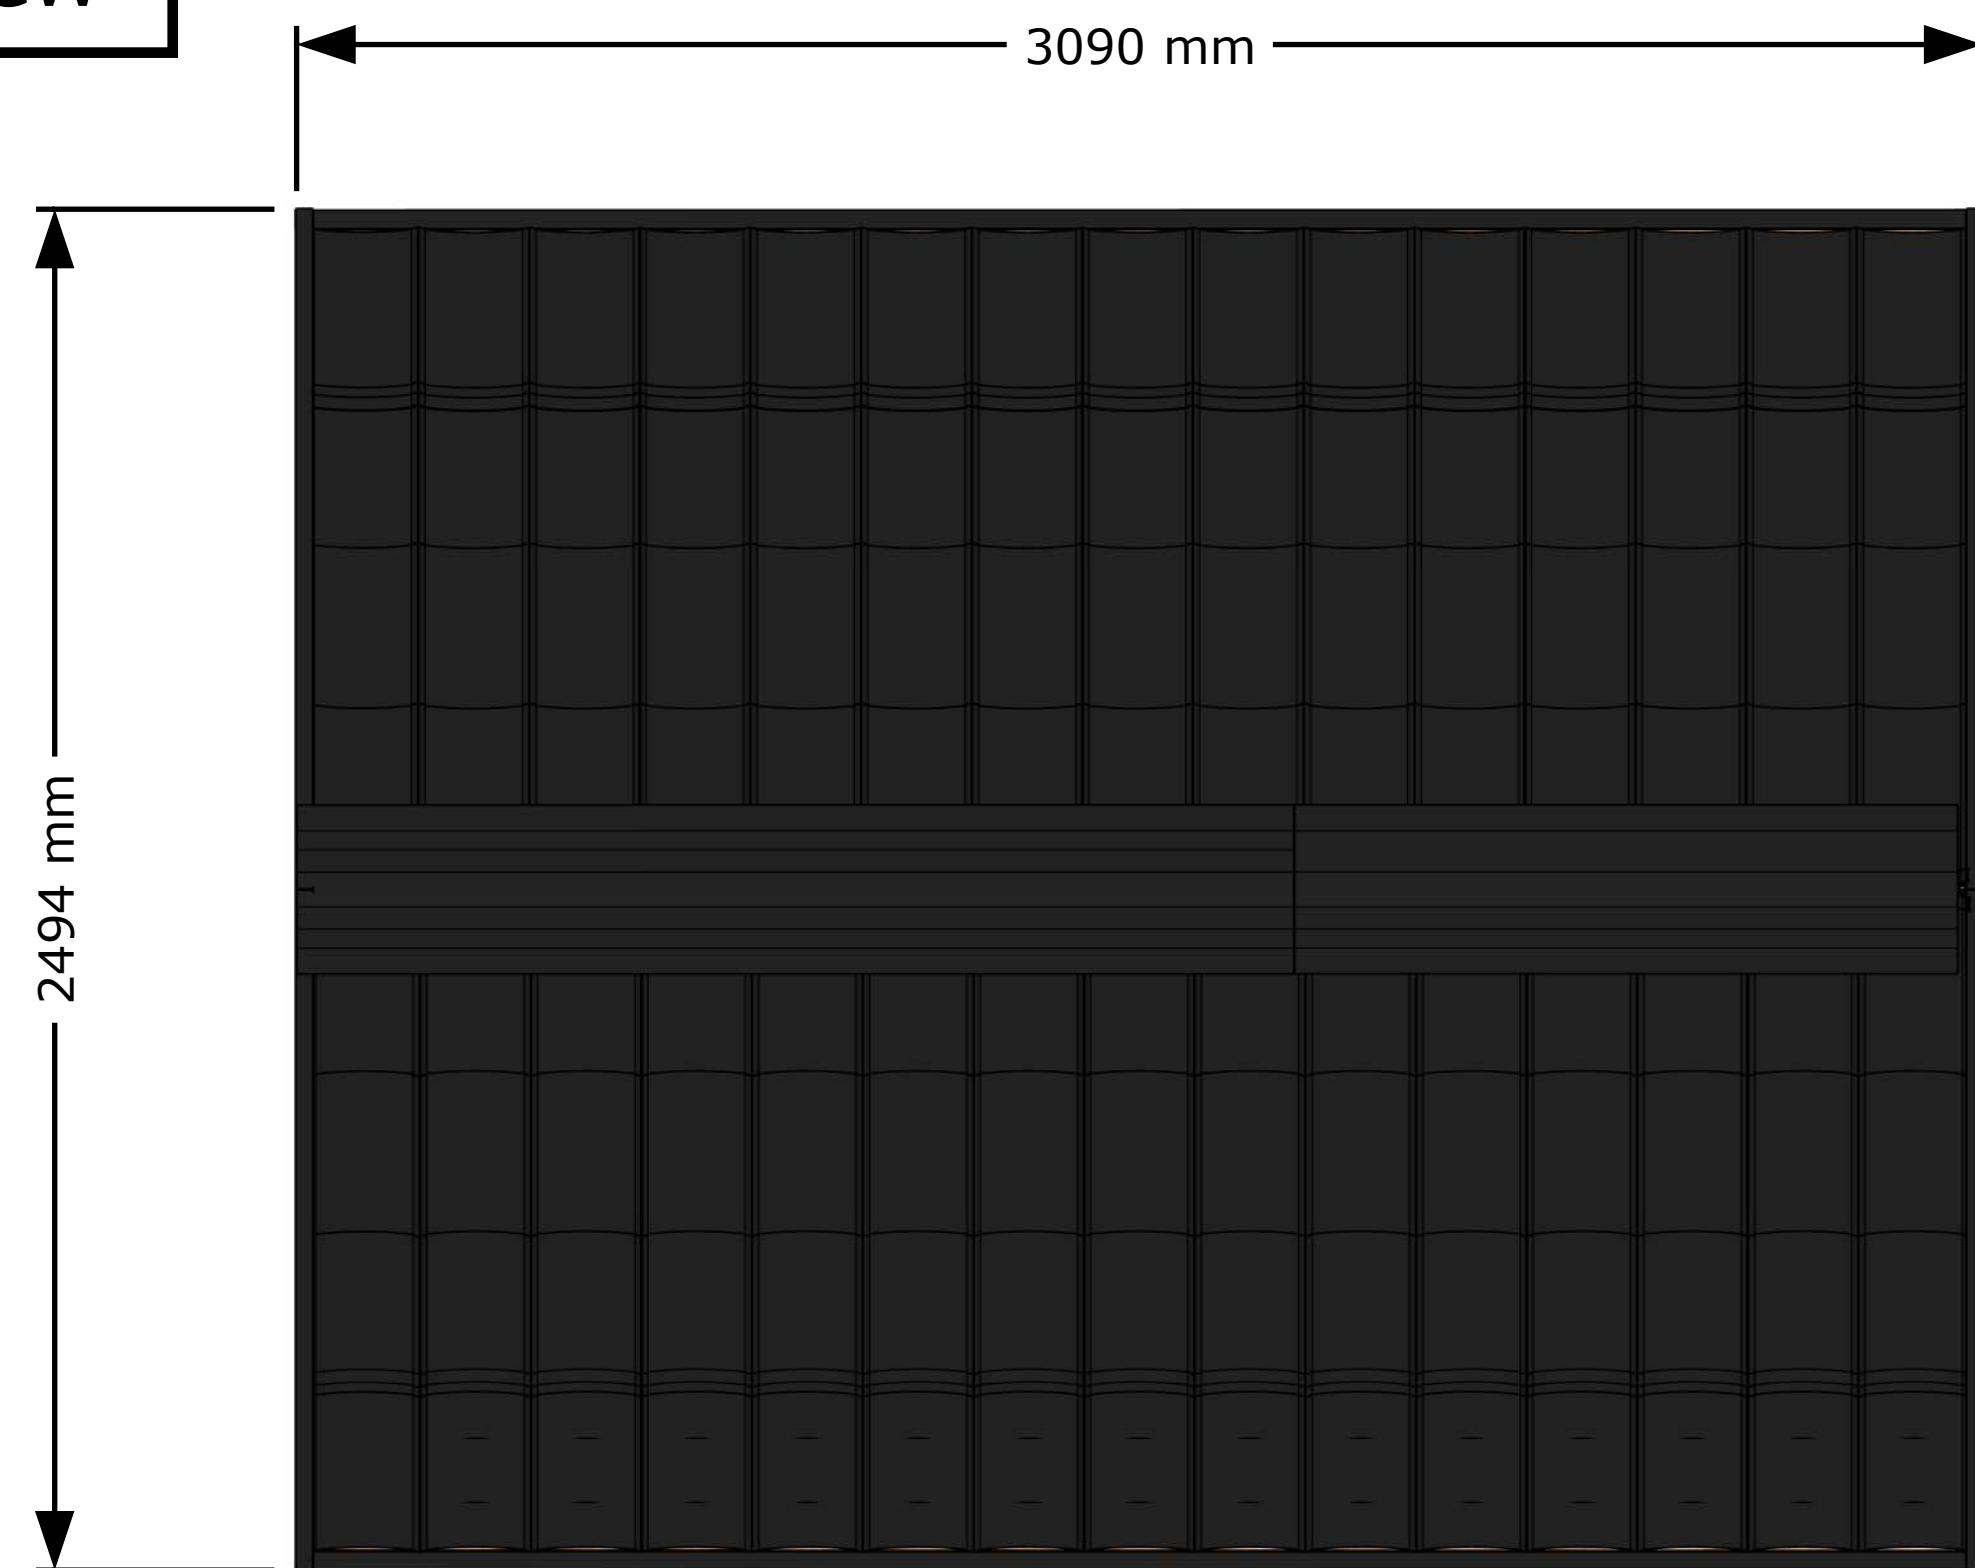

Front View

Back View

Top View

Side View

GEORGIAN CTC88PW Sauna Model  
All dimensions in Metric (mm)

External Structure Dimensions (Drawing 1 of 3)  
Georgian Cabin Sauna with Porch

April 15, 2025 Tim Marshall

318448 Line NE,  
Melancthon, ON  
L9V 2K3  
(519)923-9813

Front View

Back View

Top View

Side View

Perspective View

Main Structures and Base Material	Constructed with SPF Eastern White Cedar (softwood structural lumber).
Interior and Ceiling Details	Walls and ceiling T&G Boards Eastern White Cedar wood.
Interior Material	Benches made of Eastern White Cedar wood.
Sauna Door and Windows	Door glass is 5 mm thick tempered glass.
	Window is 5 mm bronze tempered glass.
Door Handle	Door handle made of solid wood, keeping the door closed with a magnet.

Front View

Side View