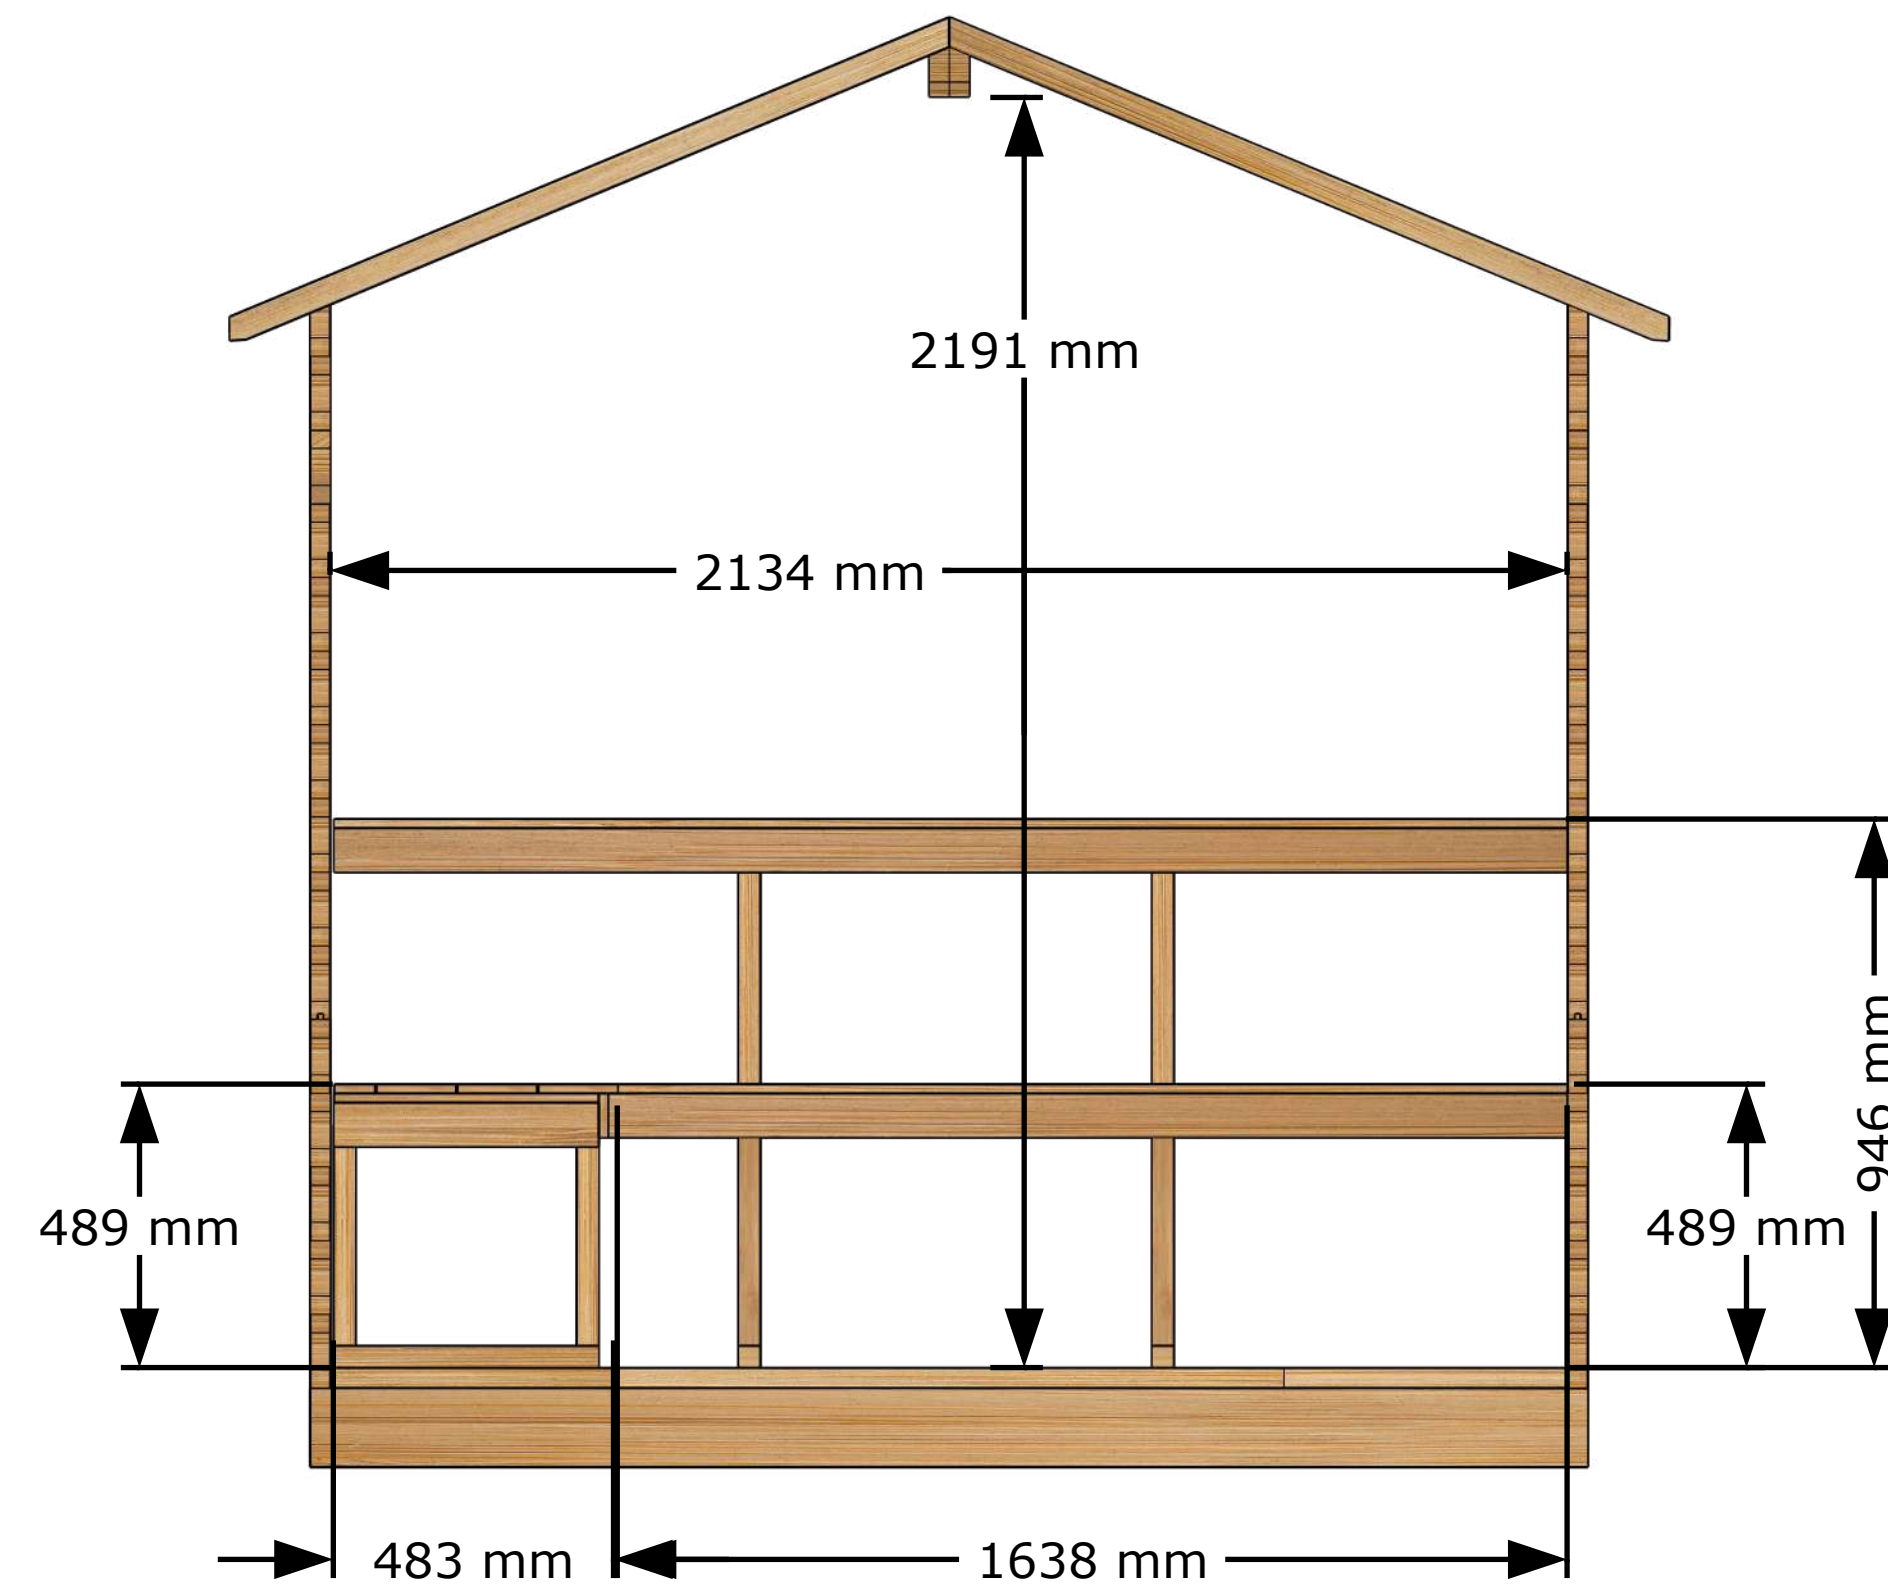

Front View

Back View

Top View

Side View

GEORGIAN CTC88PW Sauna Model  
All dimensions in Metric (mm)

External Structure Dimensions (Drawing 1 of 3)  
Georgian Cabin Sauna with Porch

April 15, 2025 Tim Marshall

318448 Line NE,  
Melancthon, ON  
L9V 2K3  
(519)923-9813

Front View

Back View

Top View

Side View

Perspective View

Main Structures and Base Material	Constructed with SPF Eastern White Cedar (softwood structural lumber).
Interior and Ceiling Details	Walls and ceiling T&G Boards Eastern White Cedar wood.
Interior Material	Benches made of Eastern White Cedar wood.
Sauna Door and Windows	Door glass is 5 mm thick tempered glass.
	Window is 5 mm bronze tempered glass.
Door Handle	Door handle made of solid wood, keeping the door closed with a magnet.

Front View

Side View