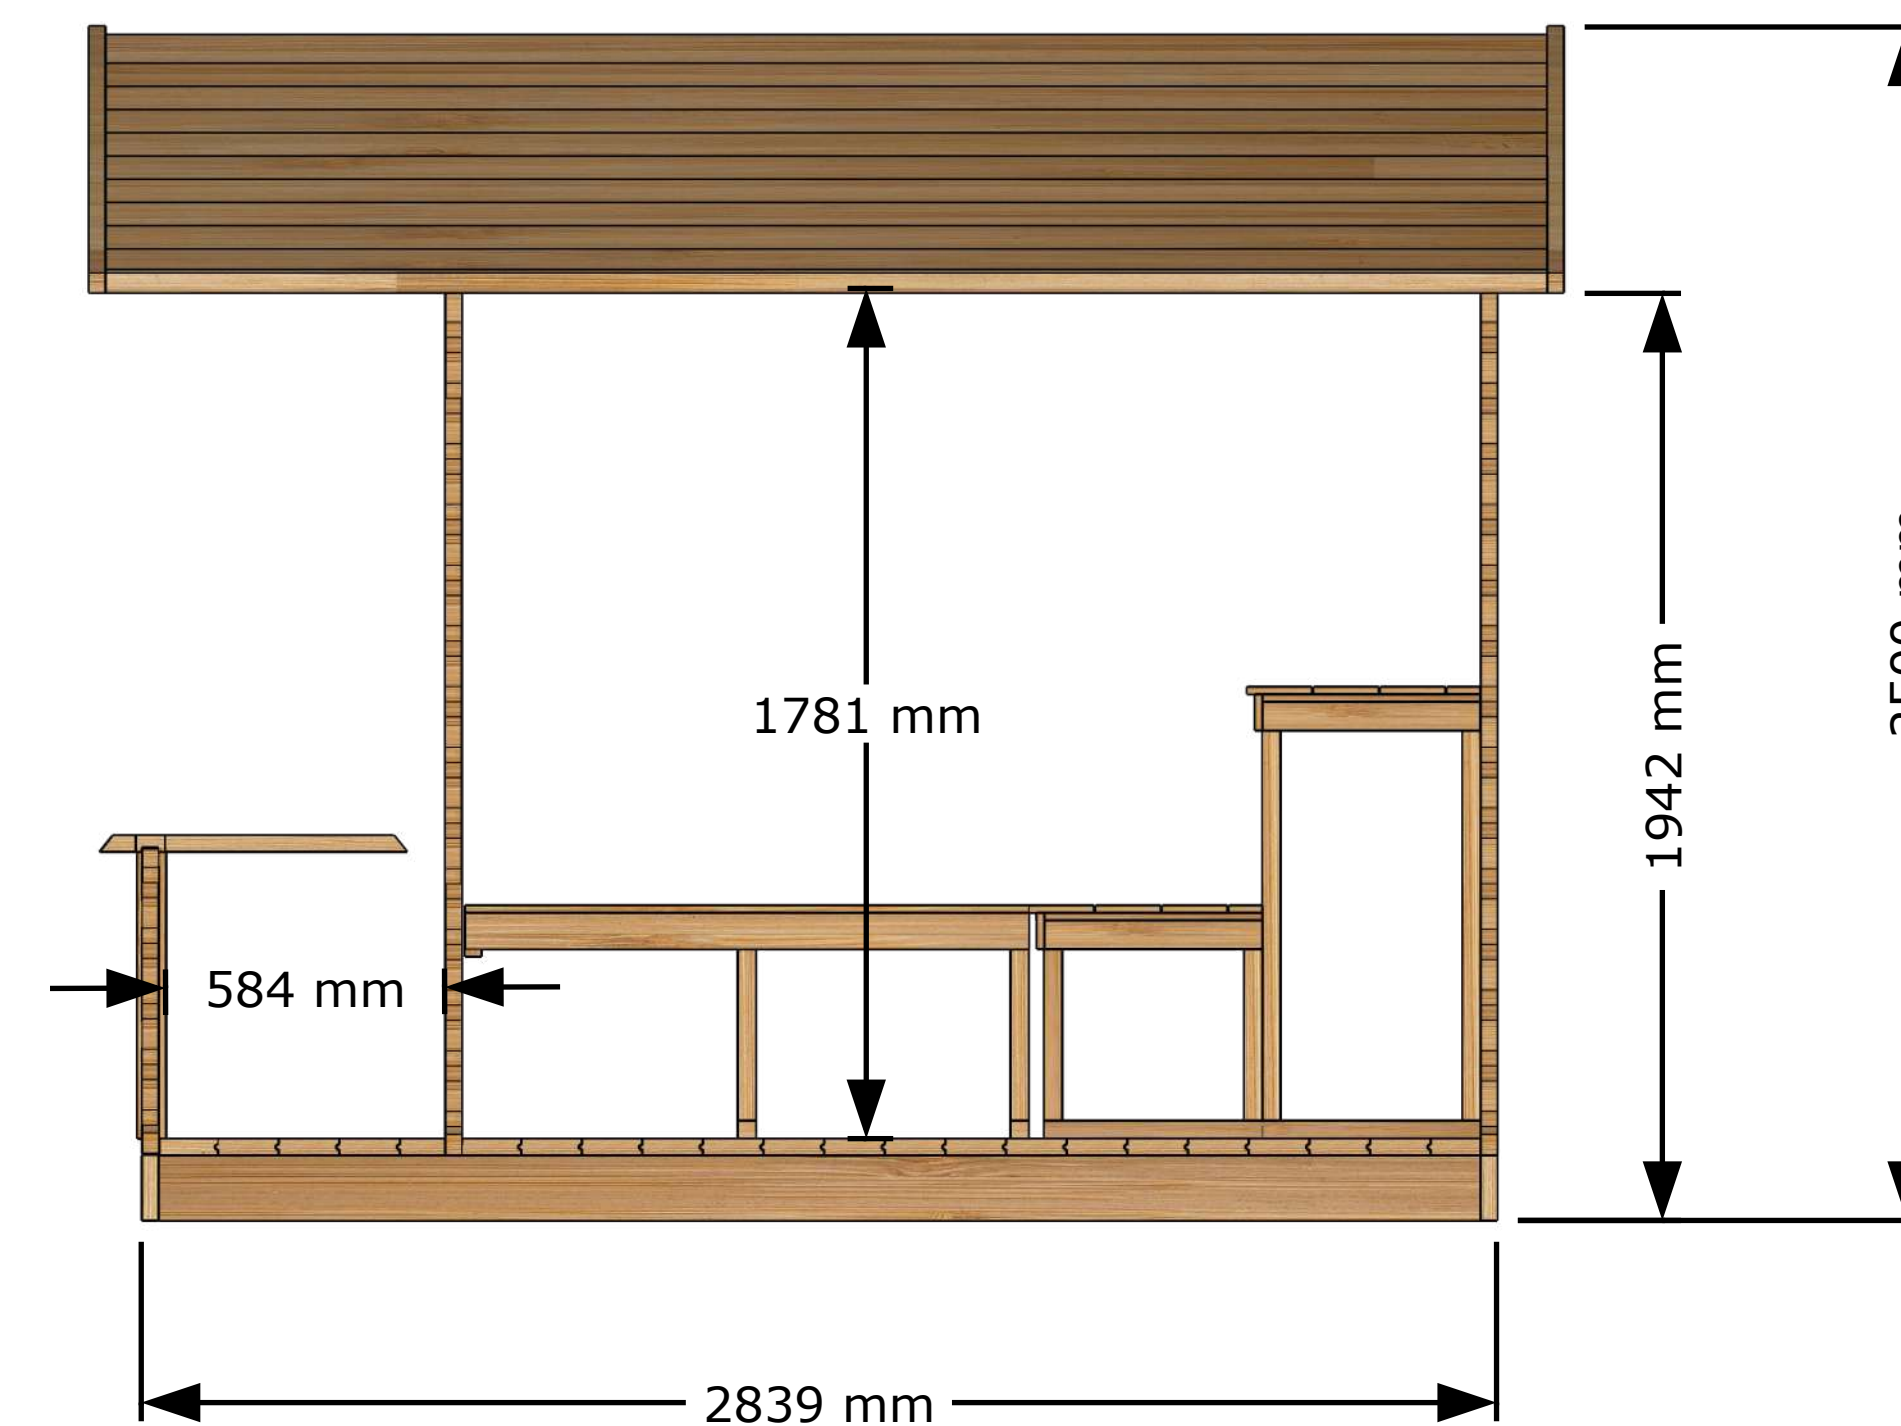

Front View

Back View

Top View

Side View

GEORGIAN CTC88PW Sauna Model  
All dimensions in Metric (mm)

External Structure Dimensions (Drawing 1 of 3)  
Georgian Cabin Sauna with Porch

April 15, 2025 Tim Marshall

318448 Line NE,  
Melancthon, ON  
L9V 2K3  
(519)923-9813

Front View

Back View

Top View

Side View

Perspective View

Main Structures and Base Material	Constructed with SPF Eastern White Cedar (softwood structural lumber).
Interior and Ceiling Details	Walls and ceiling T&G Boards Eastern White Cedar wood.
Interior Material	Benches made of Eastern White Cedar wood.
Sauna Door and Windows	Door glass is 5 mm thick tempered glass.
	Window is 5 mm bronze tempered glass.
Door Handle	Door handle made of solid wood, keeping the door closed with a magnet.

Front View

Side View