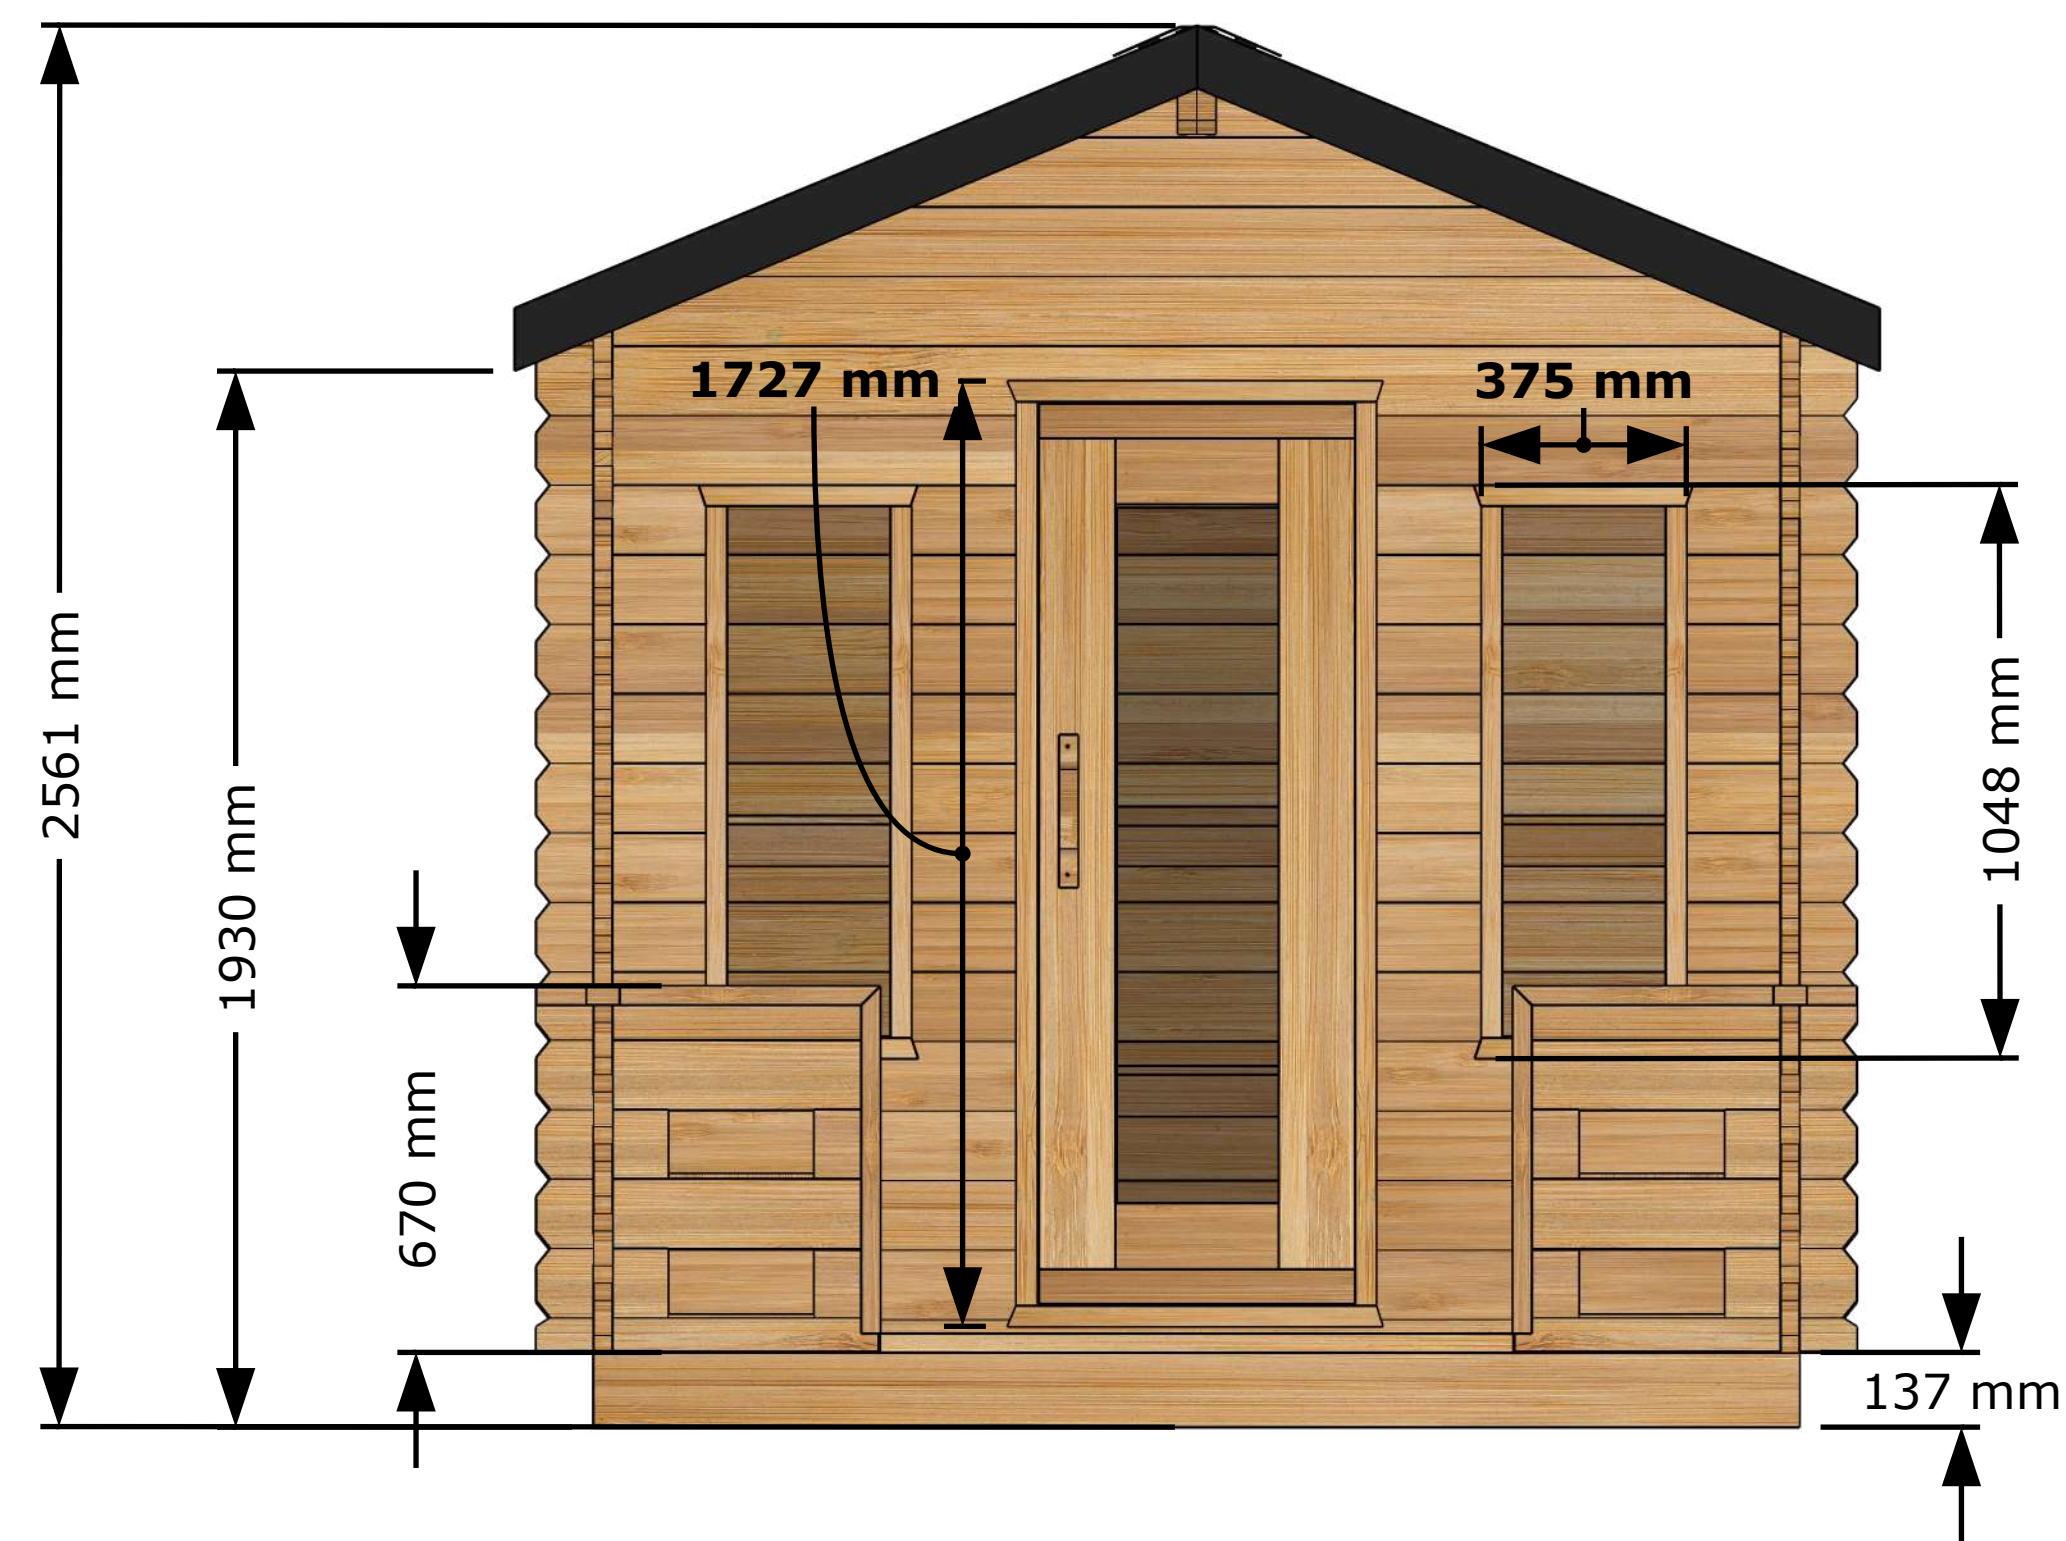

Front View

Back View

Top View

Side View

GEORGIAN CTC88PW Sauna Model  
All dimensions in Metric (mm)

External Structure Dimensions (Drawing 1 of 3)  
Georgian Cabin Sauna with Porch

April 15, 2025 Tim Marshall

318448 Line NE,  
Melancthon, ON  
L9V 2K3  
(519)923-9813

Front View

Back View

Top View

Side View

Perspective View

Main Structures and Base Material	Constructed with SPF Eastern White Cedar (softwood structural lumber).
Interior and Ceiling Details	Walls and ceiling T&G Boards Eastern White Cedar wood.
Interior Material	Benches made of Eastern White Cedar wood.
Sauna Door and Windows	Door glass is 5 mm thick tempered glass.
	Window is 5 mm bronze tempered glass.
Door Handle	Door handle made of solid wood, keeping the door closed with a magnet.

Front View

Side View