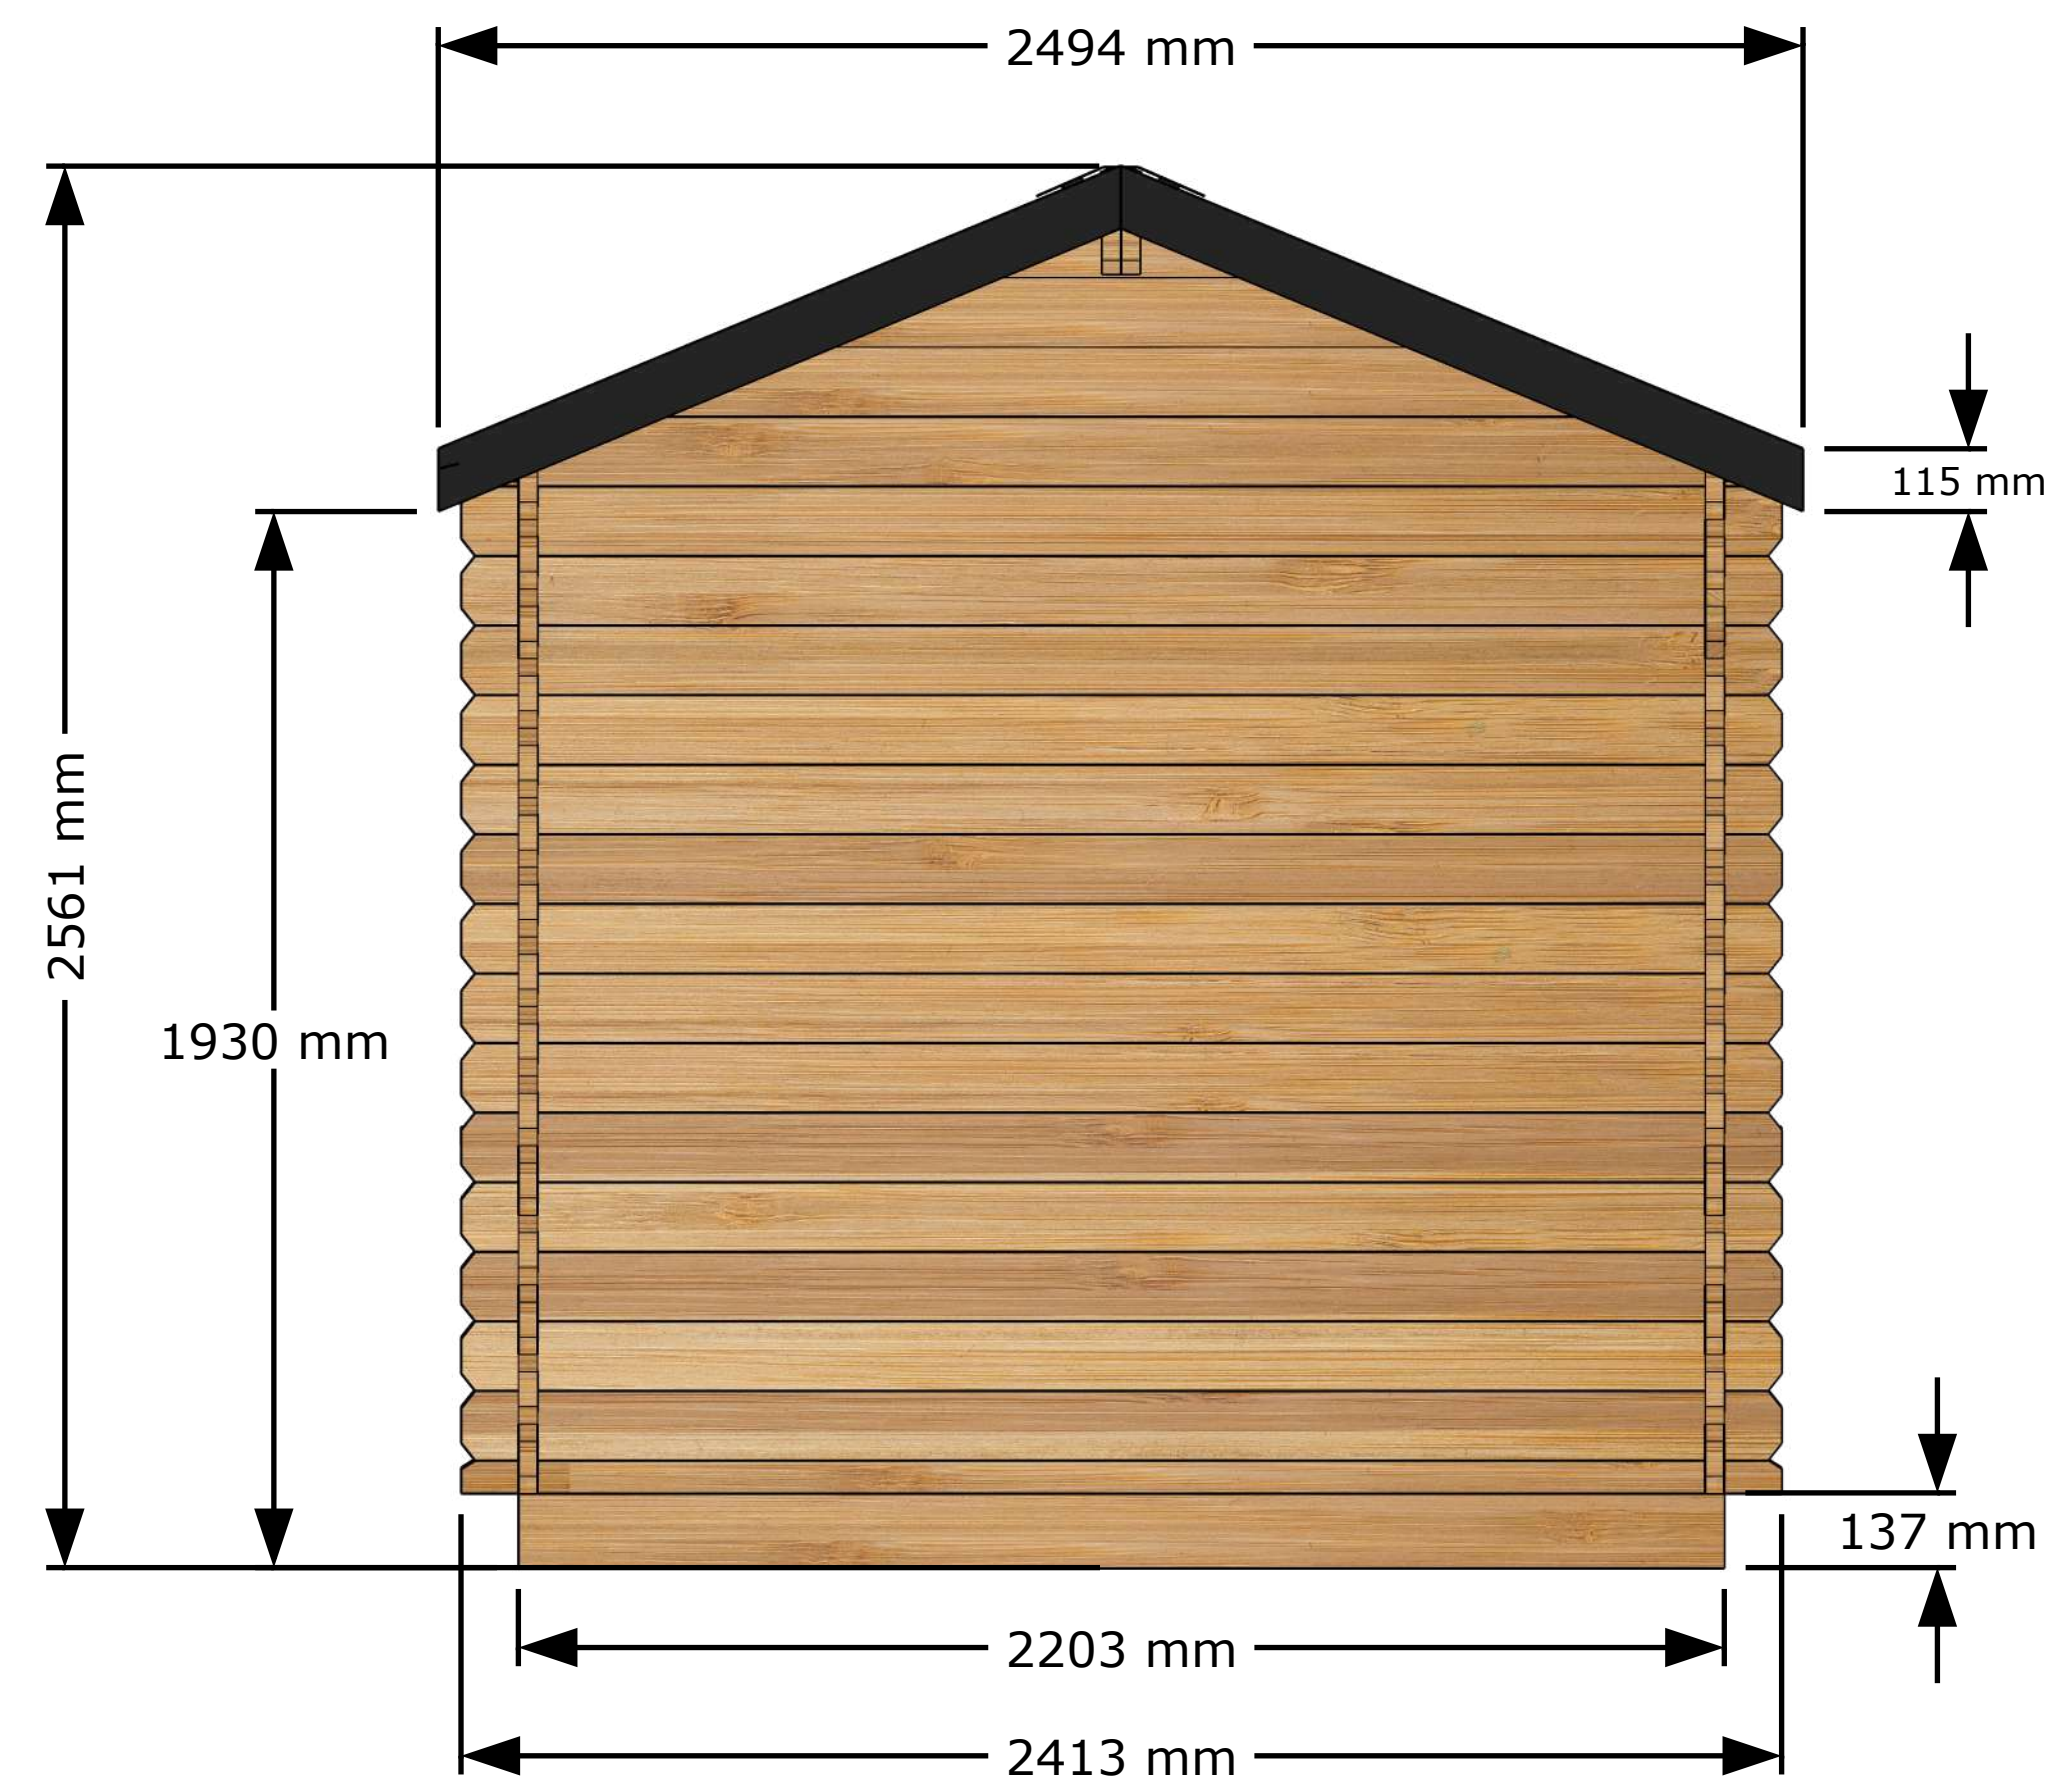

Front View

Back View

Top View

Side View

GEORGIAN CTC88PW Sauna Model  
All dimensions in Metric (mm)

External Structure Dimensions (Drawing 1 of 3)  
Georgian Cabin Sauna with Porch

April 15, 2025 Tim Marshall

318448 Line NE,  
Melancthon, ON  
L9V 2K3  
(519)923-9813

Front View

Back View

Top View

Side View

Perspective View

Main Structures and Base Material	Constructed with SPF Eastern White Cedar (softwood structural lumber).
Interior and Ceiling Details	Walls and ceiling T&G Boards Eastern White Cedar wood.
Interior Material	Benches made of Eastern White Cedar wood.
Sauna Door and Windows	Door glass is 5 mm thick tempered glass.
	Window is 5 mm bronze tempered glass.
Door Handle	Door handle made of solid wood, keeping the door closed with a magnet.

Front View

Side View