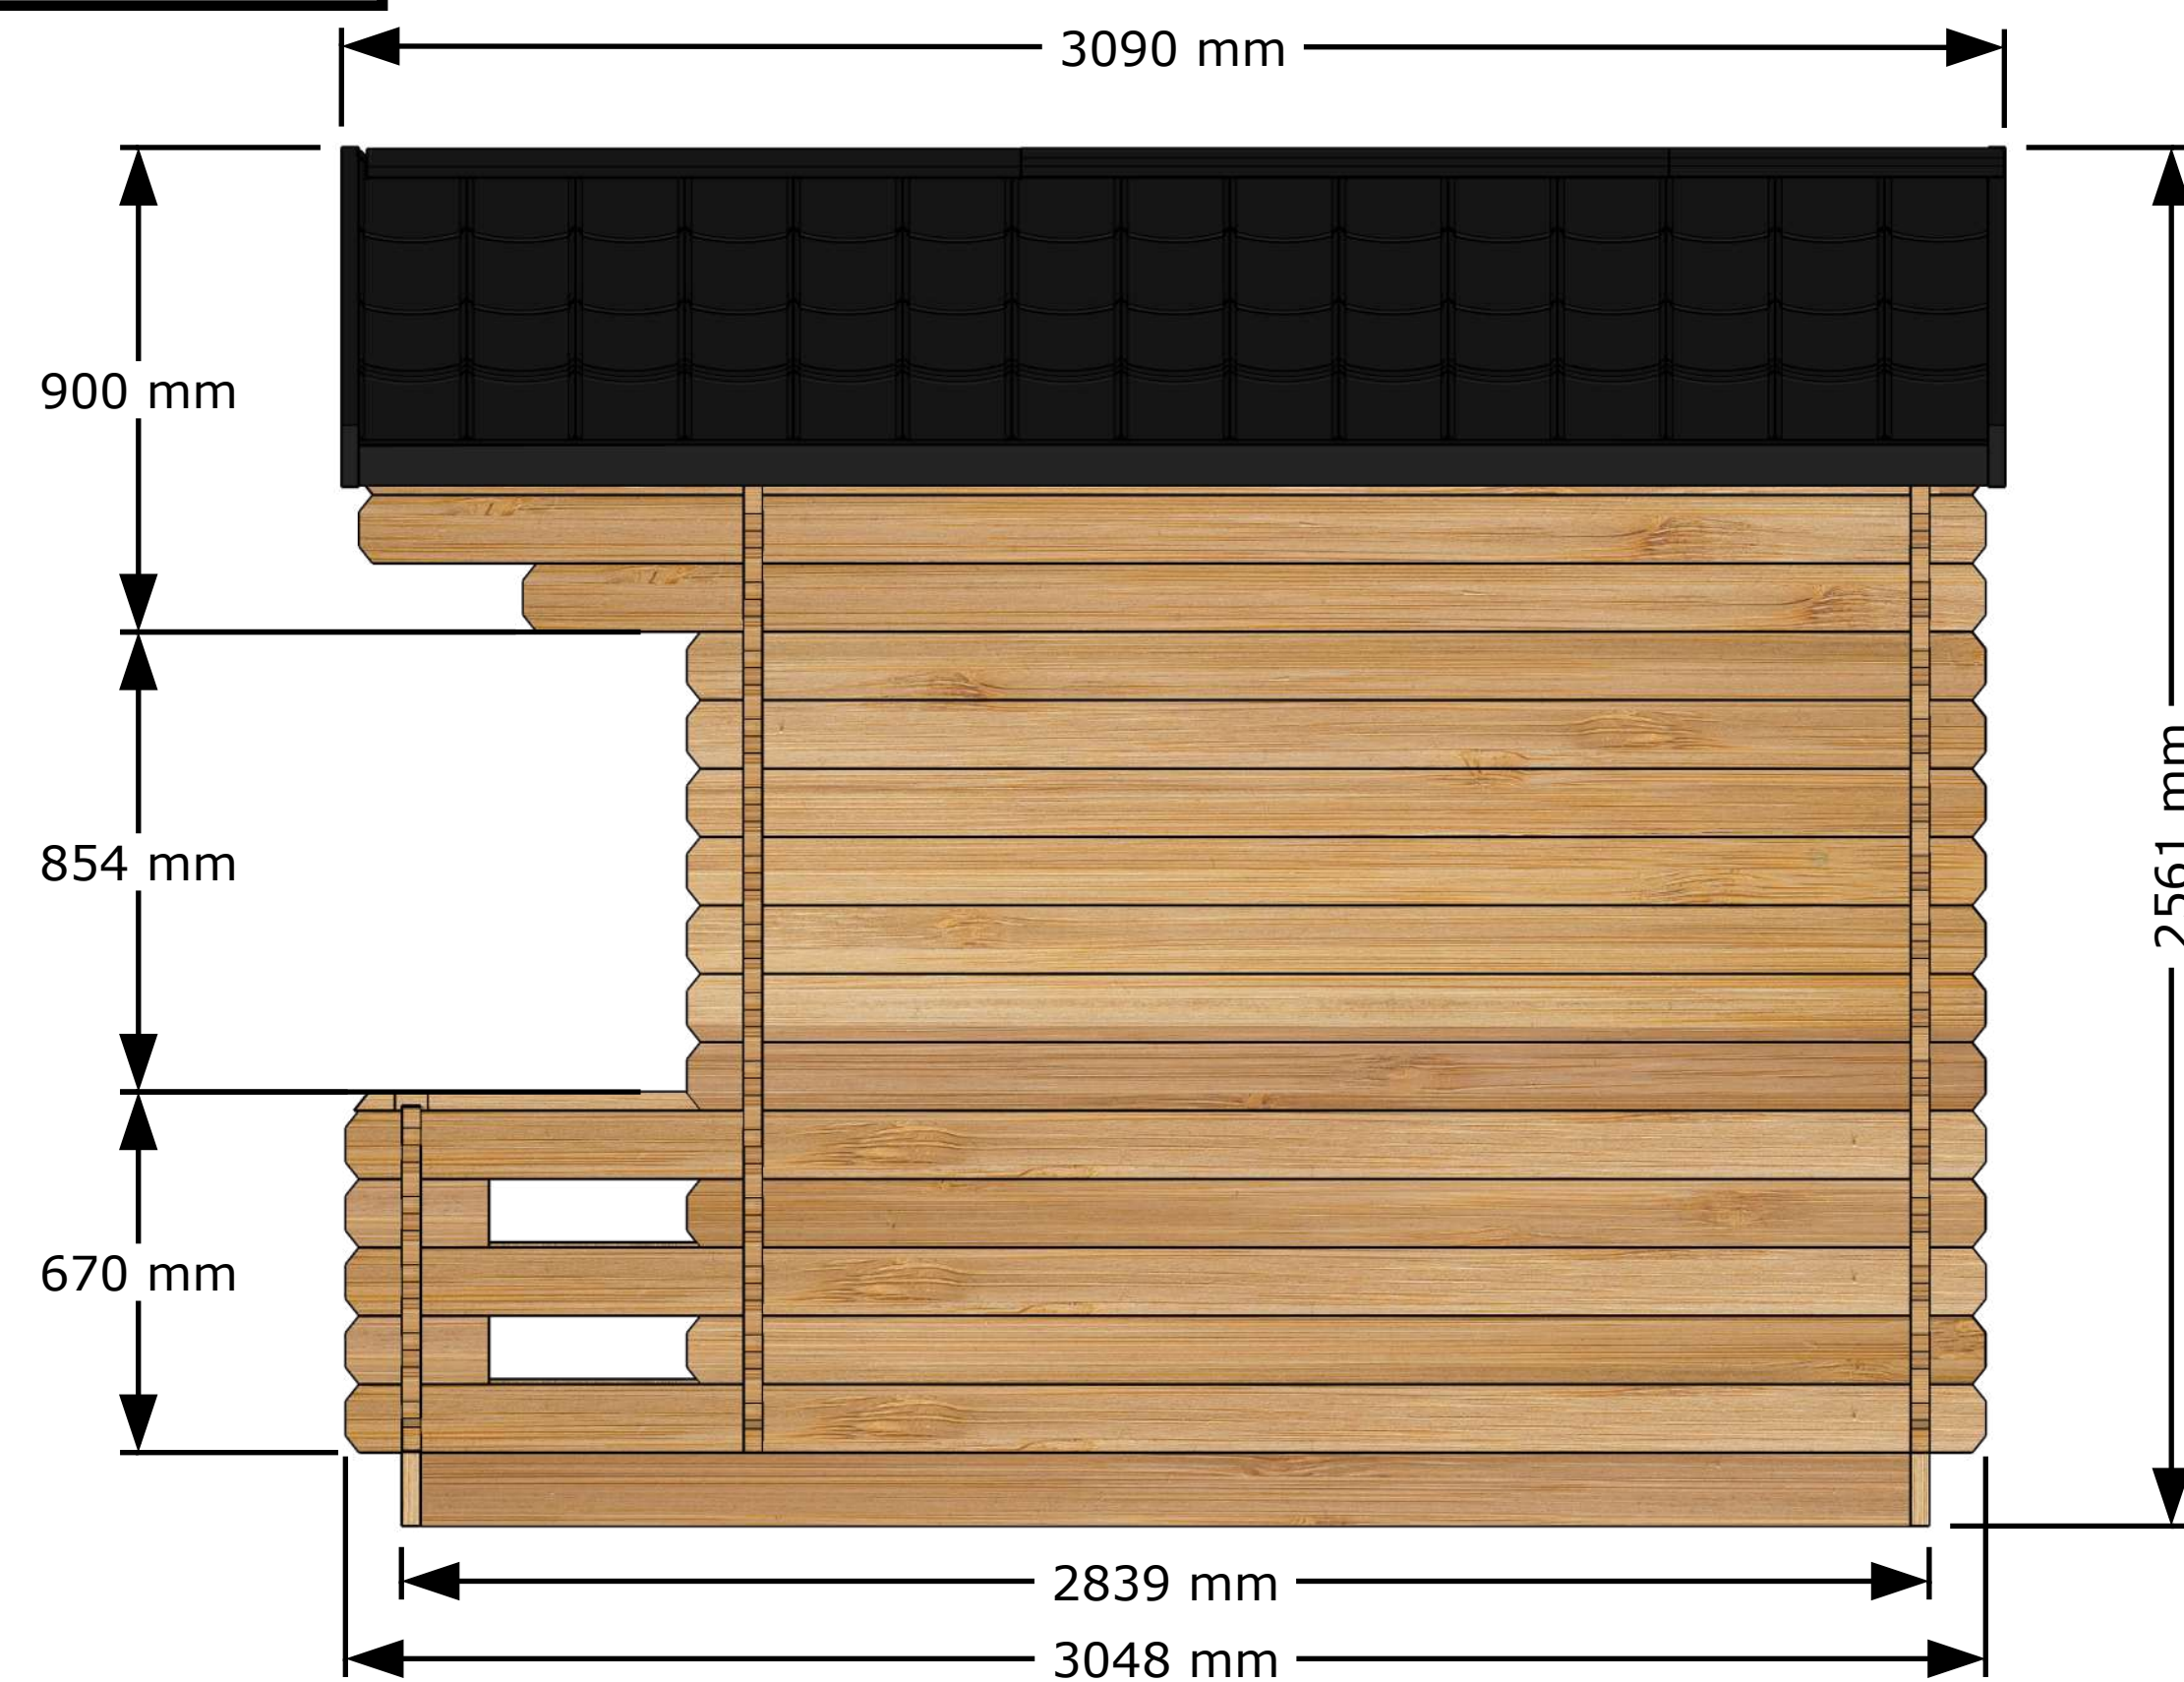

Front View

Back View

Top View

Side View

GEORGIAN CTC88PW Sauna Model  
All dimensions in Metric (mm)

External Structure Dimensions (Drawing 1 of 3)  
Georgian Cabin Sauna with Porch

April 15, 2025 Tim Marshall

318448 Line NE,  
Melancthon, ON  
L9V 2K3  
(519)923-9813

Front View

Back View

Top View

Side View

Perspective View

Main Structures and Base Material	Constructed with SPF Eastern White Cedar (softwood structural lumber).
Interior and Ceiling Details	Walls and ceiling T&G Boards Eastern White Cedar wood.
Interior Material	Benches made of Eastern White Cedar wood.
Sauna Door and Windows	Door glass is 5 mm thick tempered glass.
	Window is 5 mm bronze tempered glass.
Door Handle	Door handle made of solid wood, keeping the door closed with a magnet.

Front View

Side View