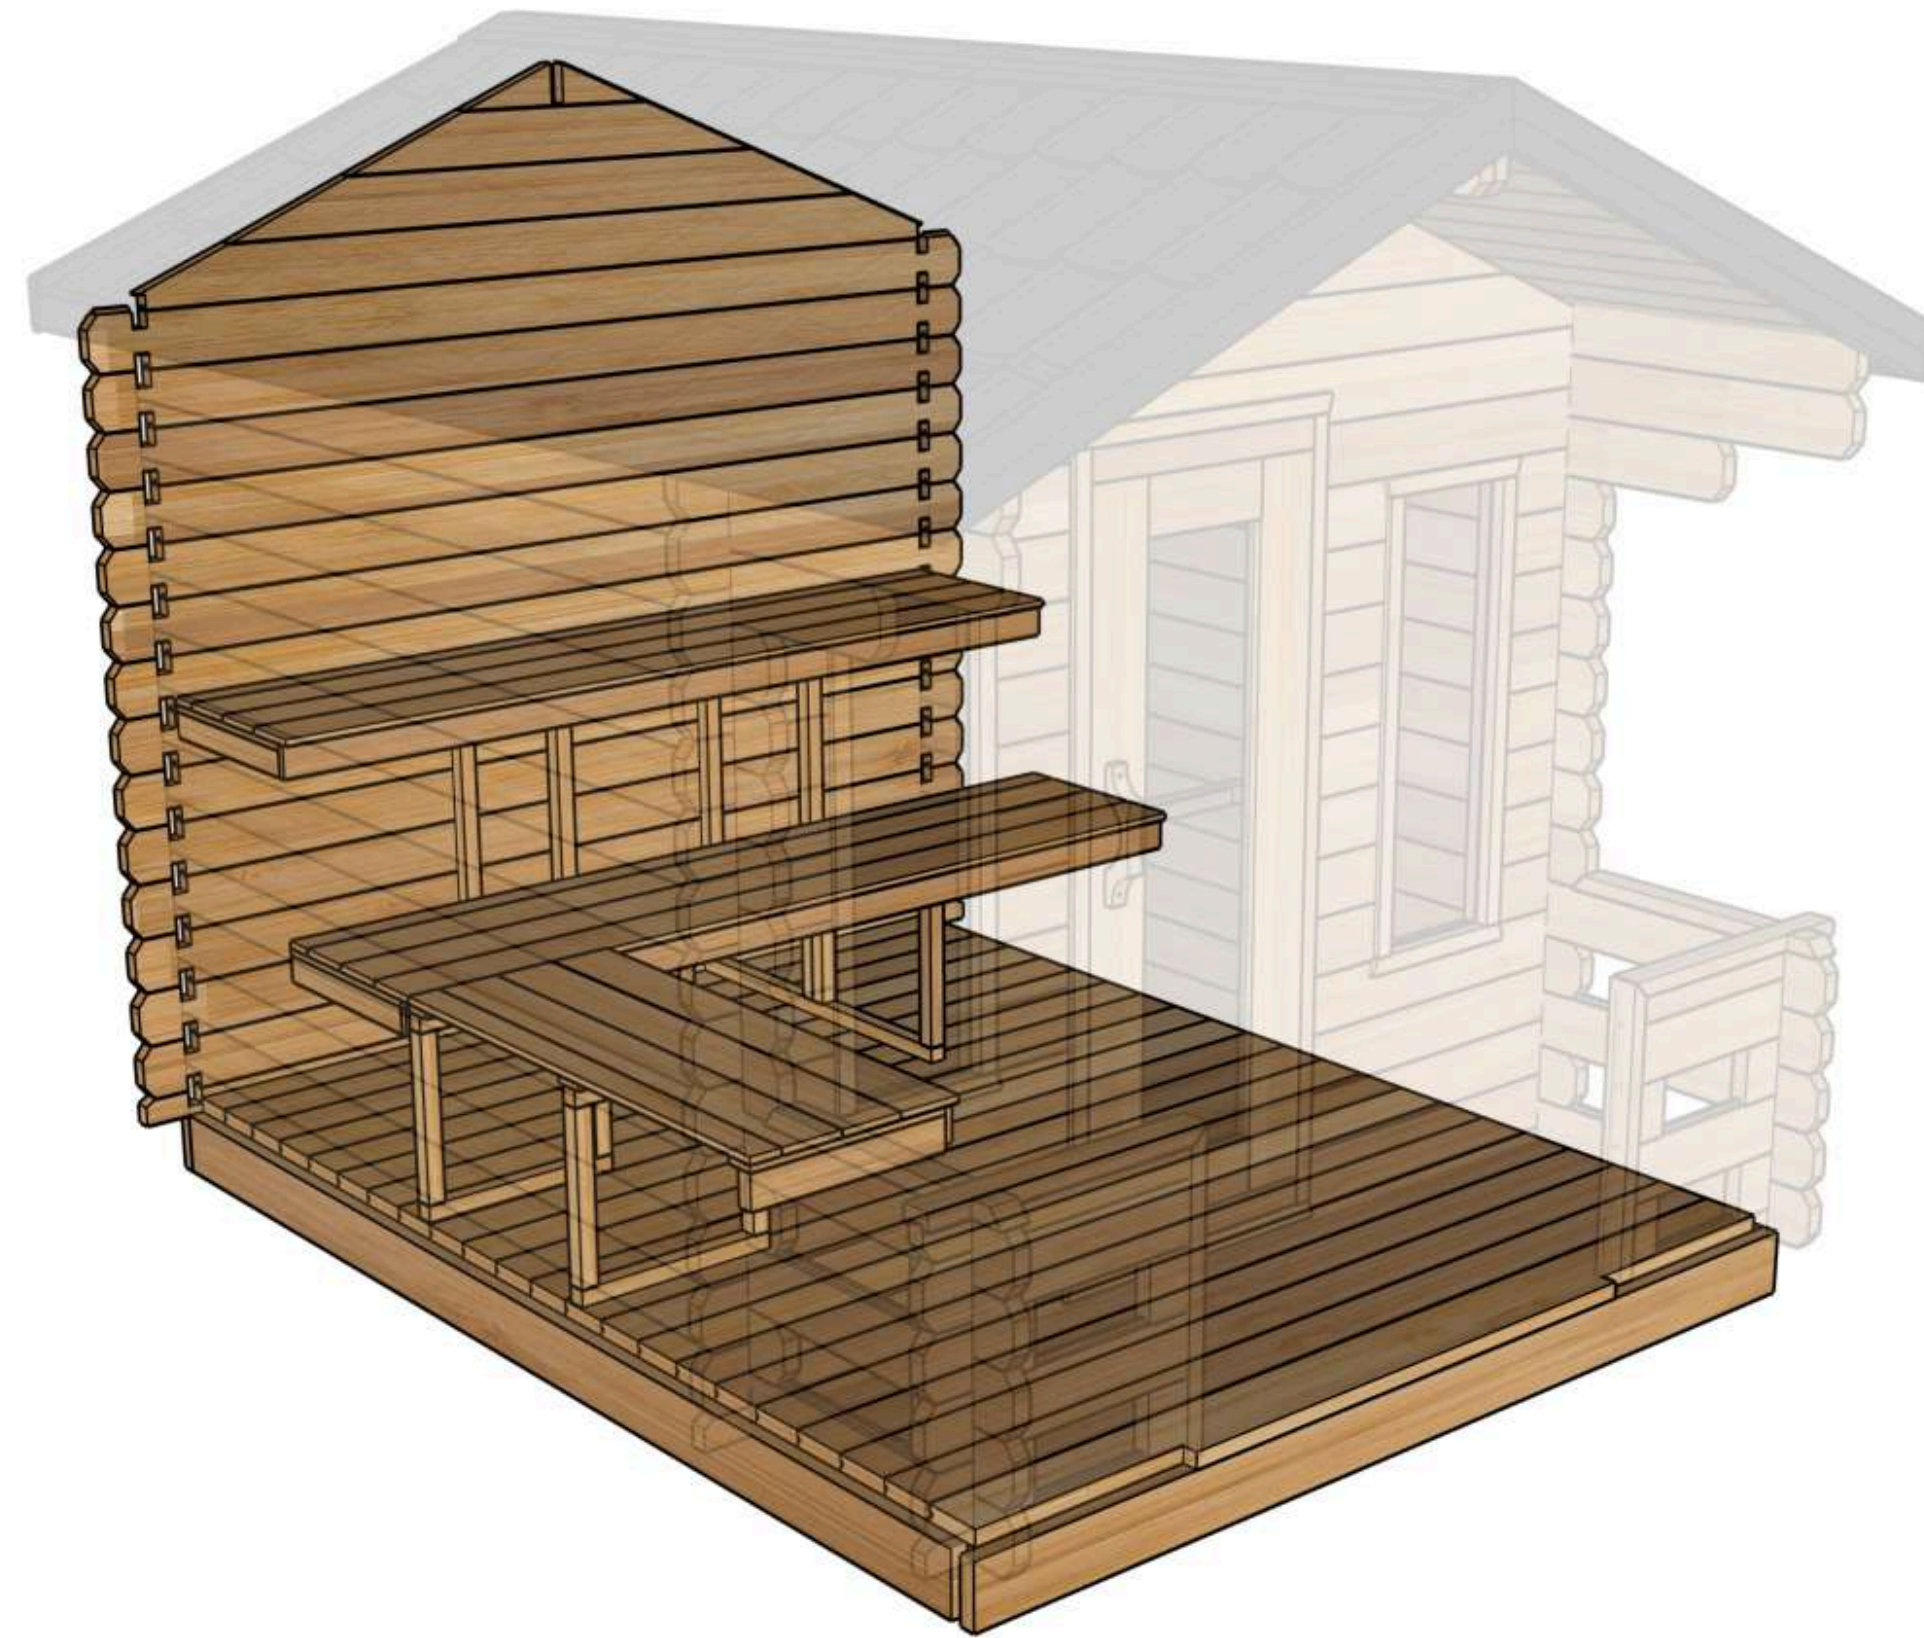

Front View

Back View

Top View

Side View

GEORGIAN CTC88PW Sauna Model  
All dimensions in Metric (mm)

External Structure Dimensions (Drawing 1 of 3)  
Georgian Cabin Sauna with Porch

April 15, 2025 Tim Marshall

318448 Line NE,  
Melancthon, ON  
L9V 2K3  
(519)923-9813

Front View

Back View

Top View

Side View

Perspective View

Main Structures and Base Material	Constructed with SPF Eastern White Cedar (softwood structural lumber).
Interior and Ceiling Details	Walls and ceiling T&G Boards Eastern White Cedar wood.
Interior Material	Benches made of Eastern White Cedar wood.
Sauna Door and Windows	Door glass is 5 mm thick tempered glass.
	Window is 5 mm bronze tempered glass.
Door Handle	Door handle made of solid wood, keeping the door closed with a magnet.

Front View

Side View